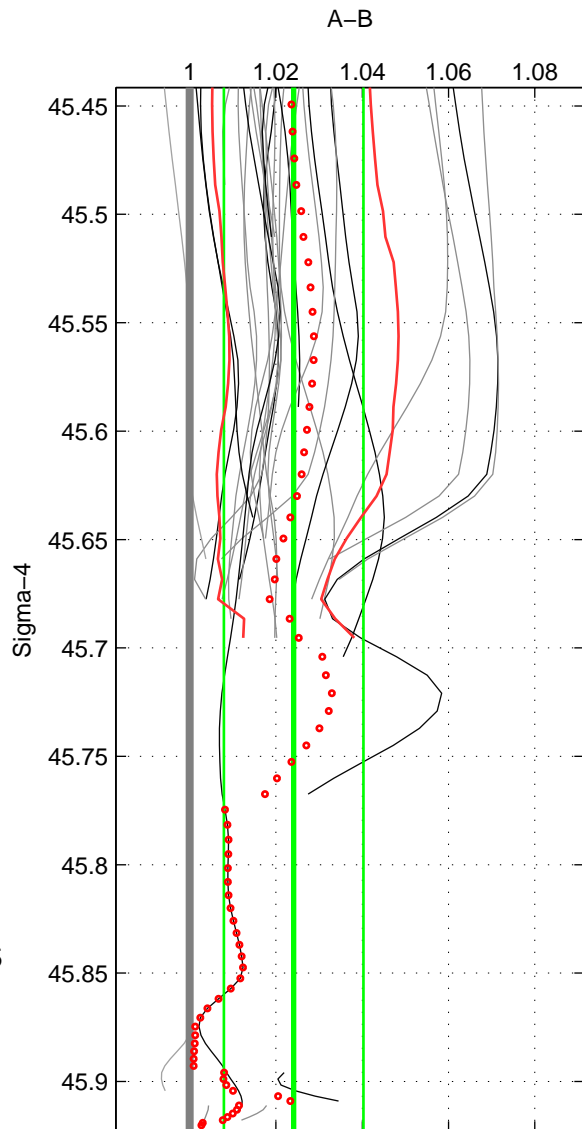

Cruise A (red). Date: Oct 2000 Cruisename: 555-49HG20000912

Cruise B (blue). Date: Feb 2003 Cruisename: 660-49UF20030225

*** "Favourite" values are those of space 2.

	Offset	O.StDev	Ratio	R.Stdev	Rating
SIGMA:	0.971	0.642	1.024	0.016	4
THETA:	0.478	0.274	1.013	0.008	5
DEPTH:	0.417	0.355	1.011	0.009	3
FAV.:	0.478	0.274	1.013	0.008	5

Profiles of A: 9
 Profiles of B: 19
 Diff profs: 26
 WMoffset (A-B): 0.97098
 WMoffset stdev: 0.64186
 WMratio (A/B): 1.0241
 WMratio stdev: 0.016172

Quality (1-5): 4

Profiles of A: 9
 Profiles of B: 19
 Diff profs: 26
 WMoffset (A-B): 0.47793
 WMoffset stdev: 0.27355
 WMratio (A/B): 1.0133
 WMratio stdev: 0.0077119

Quality (1-5): 5

Profiles of A: 9
 Profiles of B: 19
 Diff profs: 26
 WMoffset (A-B): 0.4165
 WMoffset stdev: 0.35521
 WMratio (A/B): 1.0112
 WMratio stdev: 0.0091982

Quality (1-5): 3

Please note that statistics are bad.