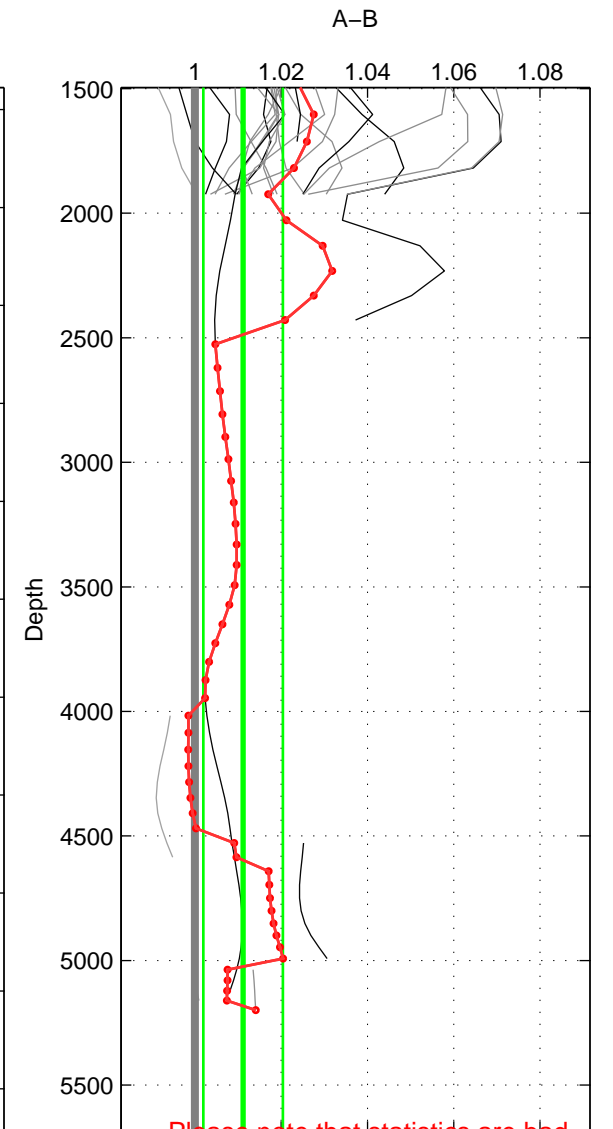

Cruise A (red). Date: Oct 2000 Cruisename: 555-49HG20000912

Cruise B (blue). Date: Feb 2003 Cruisename: 660-49UF20030225

*** "Favourite" values are those of space 2.

	Offset	O.StDev	Ratio	R.Stdev	Rating
SIGMA:	0.971	0.642	1.024	0.016	4
THETA:	0.478	0.274	1.013	0.008	5
DEPTH:	0.417	0.355	1.011	0.009	3
FAV.:	0.478	0.274	1.013	0.008	5

Profiles of A: 9
 Profiles of B: 19
 Diff profs: 26
 WMoffset (A-B): 0.97098
 WMoffset stdev: 0.64186
 WMratio (A/B): 1.0241
 WMratio stdev: 0.016172

Quality (1-5): 4

Profiles of A: 9
 Profiles of B: 19
 Diff profs: 26
 WMoffset (A-B): 0.47793
 WMoffset stdev: 0.27355
 WMratio (A/B): 1.0133
 WMratio stdev: 0.0077119

Quality (1-5): 5

Profiles of A: 9
 Profiles of B: 19
 Diff profs: 26
 WMoffset (A-B): 0.4165
 WMoffset stdev: 0.35521
 WMratio (A/B): 1.0112
 WMratio stdev: 0.0091982

Quality (1-5): 3

Please note that statistics are bad.