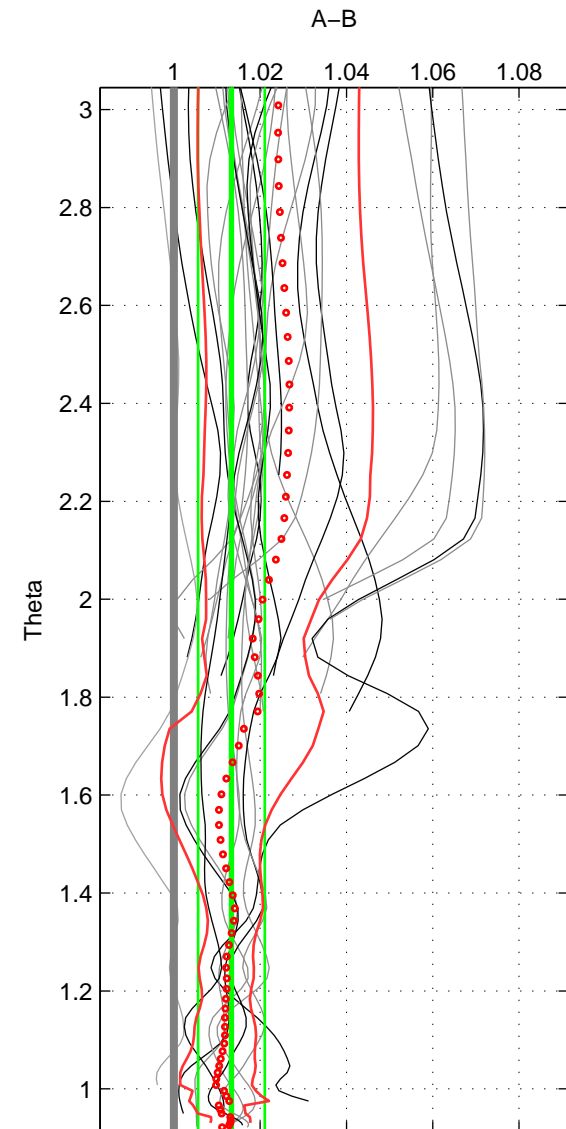

Cruise A (red). Date: Oct 2000 Cruisename: 555-49HG20000912

Cruise B (blue). Date: Feb 2003 Cruisename: 660-49UF20030225

*** "Favourite" values are those of space 2.

	Offset	O.StDev	Ratio	R.Stdev	Rating
SIGMA:	0.971	0.642	1.024	0.016	4
THETA:	0.478	0.274	1.013	0.008	5
DEPTH:	0.417	0.355	1.011	0.009	3
FAV.:	0.478	0.274	1.013	0.008	5

Profiles of A: 9
 Profiles of B: 19
 Diff profs: 26
 WMoffset (A-B): 0.97098
 WMoffset stdev: 0.64186
 WMratio (A/B): 1.0241
 WMratio stdev: 0.016172

Quality (1-5): 4

Profiles of A: 9
 Profiles of B: 19
 Diff profs: 26
 WMoffset (A-B): 0.47793
 WMoffset stdev: 0.27355
 WMratio (A/B): 1.0133
 WMratio stdev: 0.0077119

Quality (1-5): 5

Profiles of A: 9
 Profiles of B: 19
 Diff profs: 26
 WMoffset (A-B): 0.4165
 WMoffset stdev: 0.35521
 WMratio (A/B): 1.0112
 WMratio stdev: 0.0091982

Quality (1-5): 3

Please note that statistics are bad.