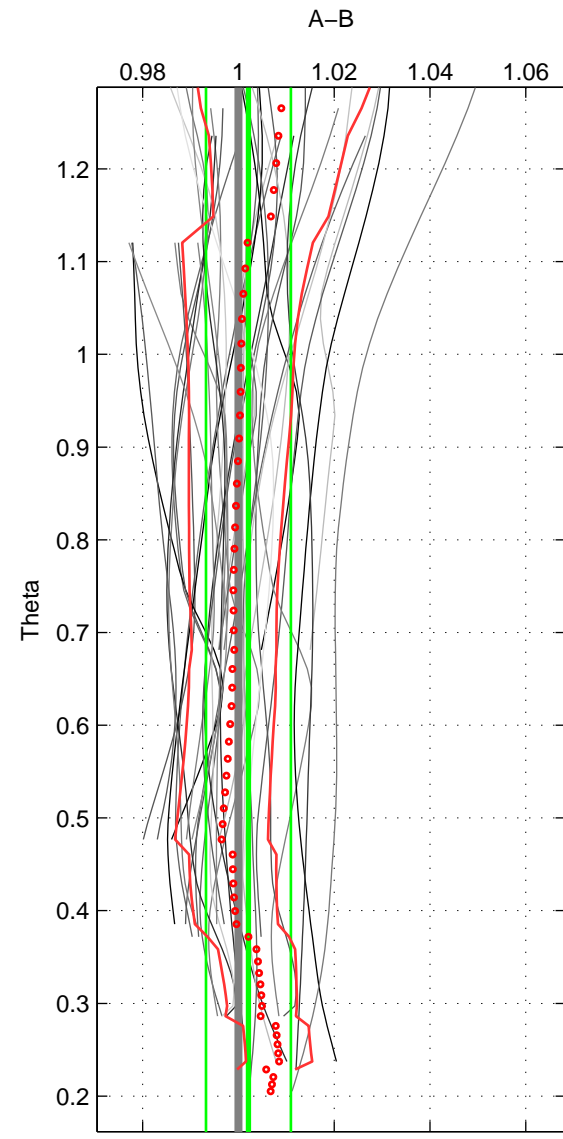

Cruise A (red). Date: Dec 1995 Cruisename: 464-29HE19951203

Cruise B (blue). Date: Jan 1996 Cruisename: 465-29HE19960117

*** "Favourite" values are means of spaces 1 2.

	Offset	O.StDev	Ratio	R.Stdev	Rating
SIGMA:	-0.178	0.243	0.995	0.007	4
THETA:	0.068	0.289	1.002	0.009	4
DEPTH:	-0.068	0.161	0.998	0.005	3
FAV.:	-0.055	0.266	0.998	0.008	4

Profiles of A: 7
 Profiles of B: 5
 Diff profs: 27
 WMoffset (A-B): -0.17816
 WMoffset stdev: 0.24338
 WMratio (A/B): 0.99456
 WMratio stdev: 0.0073632

Quality (1-5): 4

Profiles of A: 7
 Profiles of B: 5
 Diff profs: 34
 WMoffset (A-B): 0.068054
 WMoffset stdev: 0.28936
 WMratio (A/B): 1.0021
 WMratio stdev: 0.0088536

Quality (1-5): 4

Profiles of A: 7
 Profiles of B: 5
 Diff profs: 27
 WMoffset (A-B): -0.067711
 WMoffset stdev: 0.16114
 WMratio (A/B): 0.99794
 WMratio stdev: 0.0049055

Quality (1-5): 3