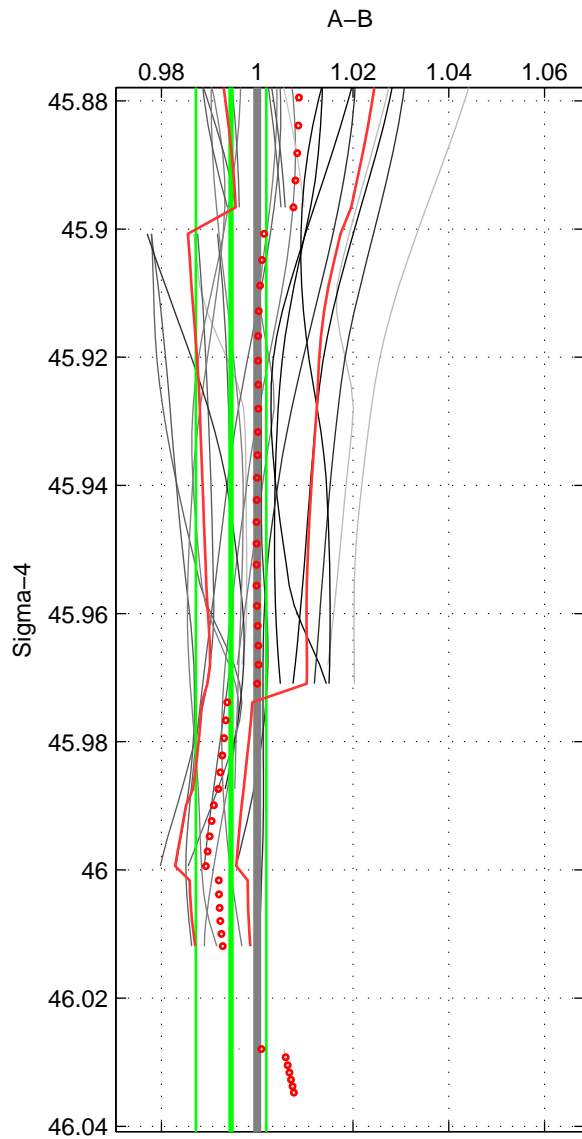

Cruise A (red). Date: Dec 1995 Cruisename: 464-29HE19951203

Cruise B (blue). Date: Jan 1996 Cruisename: 465-29HE19960117

*** "Favourite" values are means of spaces 1 2.

	Offset	O.StDev	Ratio	R.Stdev	Rating
SIGMA:	-0.178	0.243	0.995	0.007	4
THETA:	0.068	0.289	1.002	0.009	4
DEPTH:	-0.068	0.161	0.998	0.005	3
FAV.:	-0.055	0.266	0.998	0.008	4

Profiles of A: 7
 Profiles of B: 5
 Diff profs: 27
 WMoffset (A-B): -0.17816
 WMoffset stdev: 0.24338
 WMratio (A/B): 0.99456
 WMratio stdev: 0.0073632

Quality (1-5): 4

Profiles of A: 7
 Profiles of B: 5
 Diff profs: 34
 WMoffset (A-B): 0.068054
 WMoffset stdev: 0.28936
 WMratio (A/B): 1.0021
 WMratio stdev: 0.0088536

Quality (1-5): 4

Profiles of A: 7
 Profiles of B: 5
 Diff profs: 27
 WMoffset (A-B): -0.067711
 WMoffset stdev: 0.16114
 WMratio (A/B): 0.99794
 WMratio stdev: 0.0049055

Quality (1-5): 3