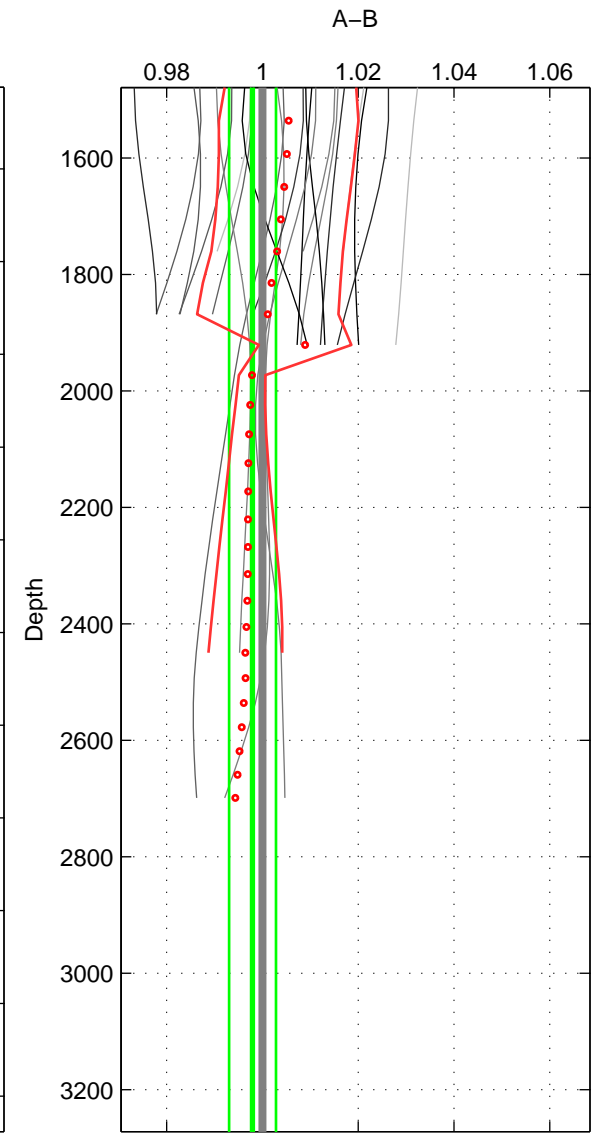

Cruise A (red). Date: Dec 1995 Cruisename: 464-29HE19951203

Cruise B (blue). Date: Jan 1996 Cruisename: 465-29HE19960117

*** "Favourite" values are means of spaces 1 2.

	Offset	O.StDev	Ratio	R.Stdev	Rating
SIGMA:	-0.178	0.243	0.995	0.007	4
THETA:	0.068	0.289	1.002	0.009	4
DEPTH:	-0.068	0.161	0.998	0.005	3
FAV.:	-0.055	0.266	0.998	0.008	4

Profiles of A: 7
 Profiles of B: 5
 Diff profs: 27
 WMoffset (A-B): -0.17816
 WMoffset stdev: 0.24338
 WMratio (A/B): 0.99456
 WMratio stdev: 0.0073632

Quality (1-5): 4

Profiles of A: 7
 Profiles of B: 5
 Diff profs: 34
 WMoffset (A-B): 0.068054
 WMoffset stdev: 0.28936
 WMratio (A/B): 1.0021
 WMratio stdev: 0.0088536

Quality (1-5): 4

Profiles of A: 7
 Profiles of B: 5
 Diff profs: 27
 WMoffset (A-B): -0.067711
 WMoffset stdev: 0.16114
 WMratio (A/B): 0.99794
 WMratio stdev: 0.0049055

Quality (1-5): 3