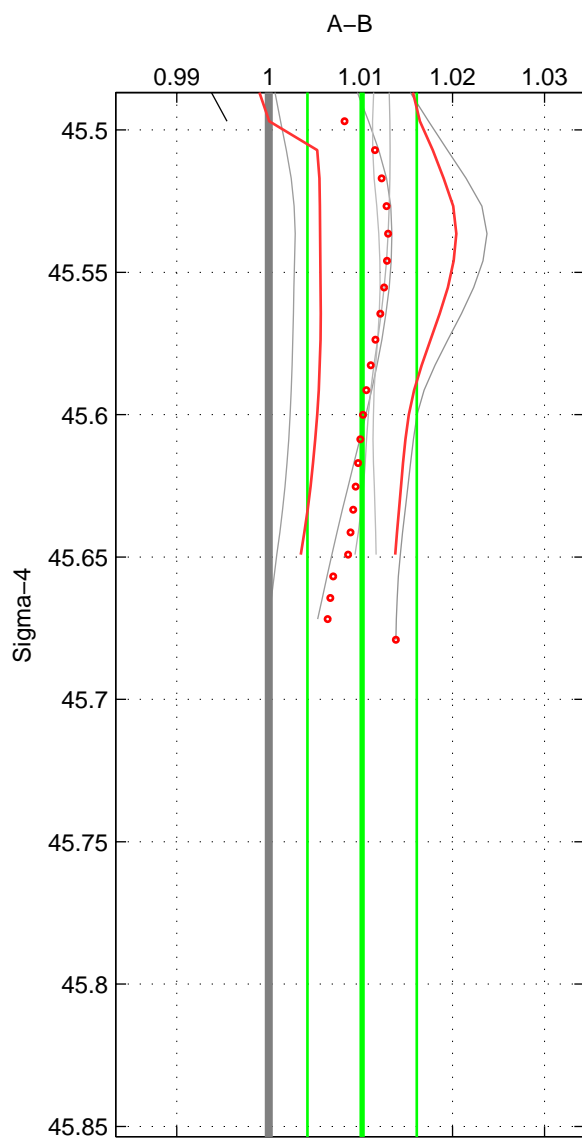

Cruise A (red). Date: Feb 2003 Cruisename: 660-49UF20030225

Cruise B (blue). Date: Jul 2003 Cruisename: 701-49UP20030714

*** "Favourite" values are means of spaces 1 2.

	Offset	O.StDev	Ratio	R.Stdev	Rating
SIGMA:	0.397	0.233	1.010	0.006	3
THETA:	0.324	0.277	1.008	0.007	3
DEPTH:	0.451	0.057	1.012	0.001	2
FAV.:	0.361	0.255	1.009	0.007	3

Profiles of A: 5
 Profiles of B: 3
 Diff profs : 6
 WMoffset (A-B): 0.39719
 WMoffset stdev: 0.23293
 WMratio (A/B): 1.0102
 WMratio stdev: 0.00595

Quality (1-5): 3

Profiles of A: 5
 Profiles of B: 3
 Diff profs : 6
 WMoffset (A-B): 0.32382
 WMoffset stdev: 0.27731
 WMratio (A/B): 1.0083
 WMratio stdev: 0.0071006

Quality (1-5): 3

Profiles of A: 5
 Profiles of B: 3
 Diff profs : 6
 WMoffset (A-B): 0.45066
 WMoffset stdev: 0.056549
 WMratio (A/B): 1.0116
 WMratio stdev: 0.0013595

Quality (1-5): 2

Please note that statistics are bad.