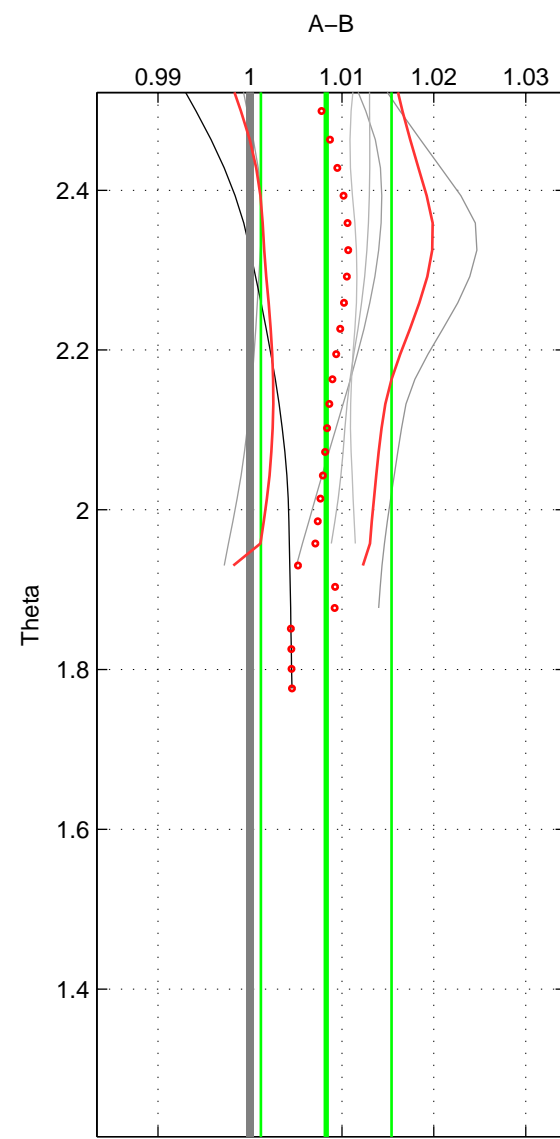

Cruise A (red). Date: Feb 2003 Cruisename: 660-49UF20030225

Cruise B (blue). Date: Jul 2003 Cruisename: 701-49UP20030714

*** "Favourite" values are means of spaces 1 2.

	Offset	O.StDev	Ratio	R.Stdev	Rating
SIGMA:	0.397	0.233	1.010	0.006	3
THETA:	0.324	0.277	1.008	0.007	3
DEPTH:	0.451	0.057	1.012	0.001	2
FAV.:	0.361	0.255	1.009	0.007	3

Profiles of A: 5
 Profiles of B: 3
 Diff profs : 6
 WMoffset (A-B): 0.39719
 WMoffset stdev: 0.23293
 WMratio (A/B): 1.0102
 WMratio stdev: 0.00595

Quality (1-5): 3

Profiles of A: 5
 Profiles of B: 3
 Diff profs : 6
 WMoffset (A-B): 0.32382
 WMoffset stdev: 0.27731
 WMratio (A/B): 1.0083
 WMratio stdev: 0.0071006

Quality (1-5): 3

Profiles of A: 5
 Profiles of B: 3
 Diff profs : 6
 WMoffset (A-B): 0.45066
 WMoffset stdev: 0.056549
 WMratio (A/B): 1.0116
 WMratio stdev: 0.0013595

Quality (1-5): 2

Please note that statistics are bad.