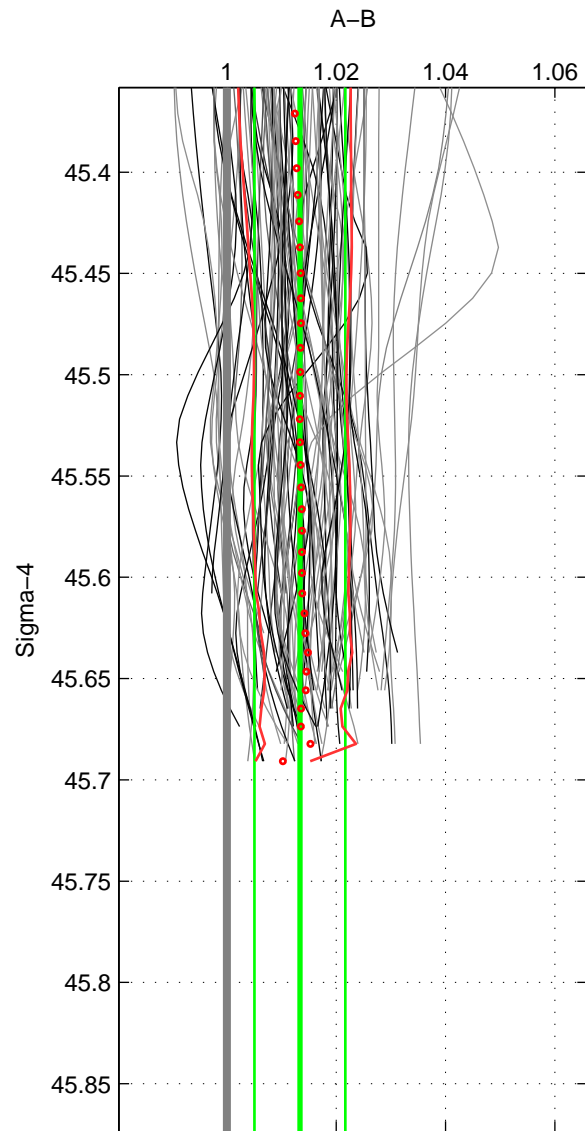

Cruise A (red). Date: Jul 2001 Cruisename: 656-49UF20010710
 Cruise B (blue). Date: Feb 2006 Cruisename: 670-49UF20060118

*** "Favourite" values are means of spaces 1 2.

	Offset	O.StDev	Ratio	R.Stdev	Rating
SIGMA:	0.518	0.320	1.013	0.008	5
THETA:	0.698	0.321	1.018	0.009	5
DEPTH:	0.550	0.033	1.014	0.001	3
FAV.:	0.608	0.321	1.016	0.008	5

Profiles of A: 37
 Profiles of B: 37
 Diff profs : 98
 WMoffset (A-B): 0.51796
 WMoffset stdev: 0.31966
 WMratio (A/B): 1.0134
 WMratio stdev: 0.0083151

Quality (1-5): 5

Profiles of A: 37
 Profiles of B: 37
 Diff profs : 98
 WMoffset (A-B): 0.69801
 WMoffset stdev: 0.32144
 WMratio (A/B): 1.0184
 WMratio stdev: 0.0085782

Quality (1-5): 5

Profiles of A: 37
 Profiles of B: 37
 Diff profs : 98
 WMoffset (A-B): 0.54965
 WMoffset stdev: 0.032847
 WMratio (A/B): 1.0142
 WMratio stdev: 0.00092819

Quality (1-5): 3

Please note that statistics are bad.