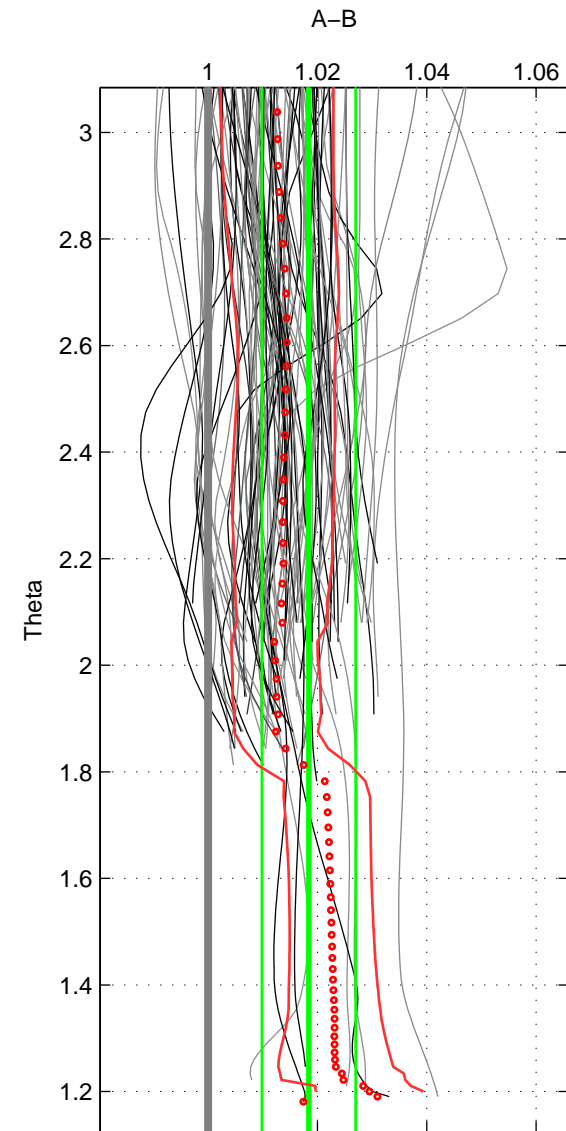

Cruise A (red). Date: Jul 2001 Cruisename: 656-49UF20010710
 Cruise B (blue). Date: Feb 2006 Cruisename: 670-49UF20060118

*** "Favourite" values are means of spaces 1 2.

	Offset	O.StDev	Ratio	R.Stdev	Rating
SIGMA:	0.518	0.320	1.013	0.008	5
THETA:	0.698	0.321	1.018	0.009	5
DEPTH:	0.550	0.033	1.014	0.001	3
FAV.:	0.608	0.321	1.016	0.008	5

Profiles of A: 37
 Profiles of B: 37
 Diff profs : 98
 WMoffset (A-B): 0.51796
 WMoffset stdev: 0.31966
 WMratio (A/B): 1.0134
 WMratio stdev: 0.0083151

Quality (1-5): 5

Profiles of A: 37
 Profiles of B: 37
 Diff profs : 98
 WMoffset (A-B): 0.69801
 WMoffset stdev: 0.32144
 WMratio (A/B): 1.0184
 WMratio stdev: 0.0085782

Quality (1-5): 5

Profiles of A: 37
 Profiles of B: 37
 Diff profs : 98
 WMoffset (A-B): 0.54965
 WMoffset stdev: 0.032847
 WMratio (A/B): 1.0142
 WMratio stdev: 0.00092819

Quality (1-5): 3

Please note that statistics are bad.