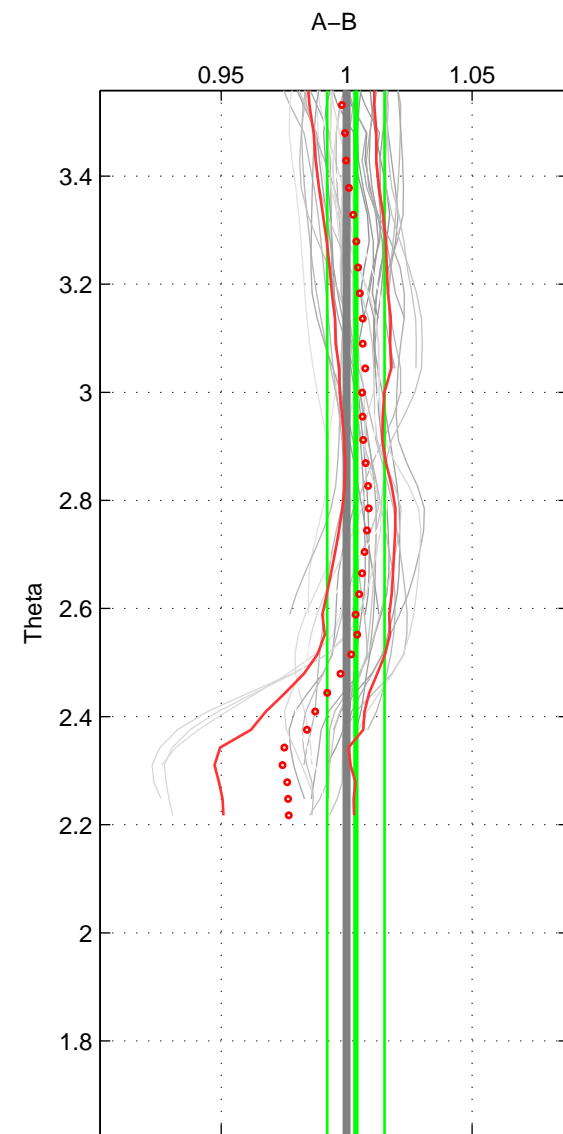

Cruise A (red). Date: May 1983 Cruisename: 240-32OC19830501

Cruise B (blue). Date: May 1996 Cruisename: 249-33LK19960415

*** "Favourite" values are means of spaces 1 2 3.

	Offset	O.StDev	Ratio	R.Stdev	Rating
SIGMA:	0.043	0.238	1.002	0.013	4
THETA:	0.070	0.212	1.004	0.011	4
DEPTH:	-0.073	0.302	0.996	0.016	4
FAV.:	0.013	0.251	1.001	0.013	4

Profiles of A: 4
 Profiles of B: 10
 Diff profs : 38
 WMoffset (A-B): 0.043386
 WMoffset stdev: 0.2379
 WMratio (A/B): 1.0024
 WMratio stdev: 0.012834

Quality (1-5): 4

Profiles of A: 4
 Profiles of B: 9
 Diff profs : 34
 WMoffset (A-B): 0.069735
 WMoffset stdev: 0.21211
 WMratio (A/B): 1.0037
 WMratio stdev: 0.011445

Quality (1-5): 4

Profiles of A: 5
 Profiles of B: 9
 Diff profs : 42
 WMoffset (A-B): -0.073242
 WMoffset stdev: 0.30183
 WMratio (A/B): 0.99586
 WMratio stdev: 0.015985

Quality (1-5): 4