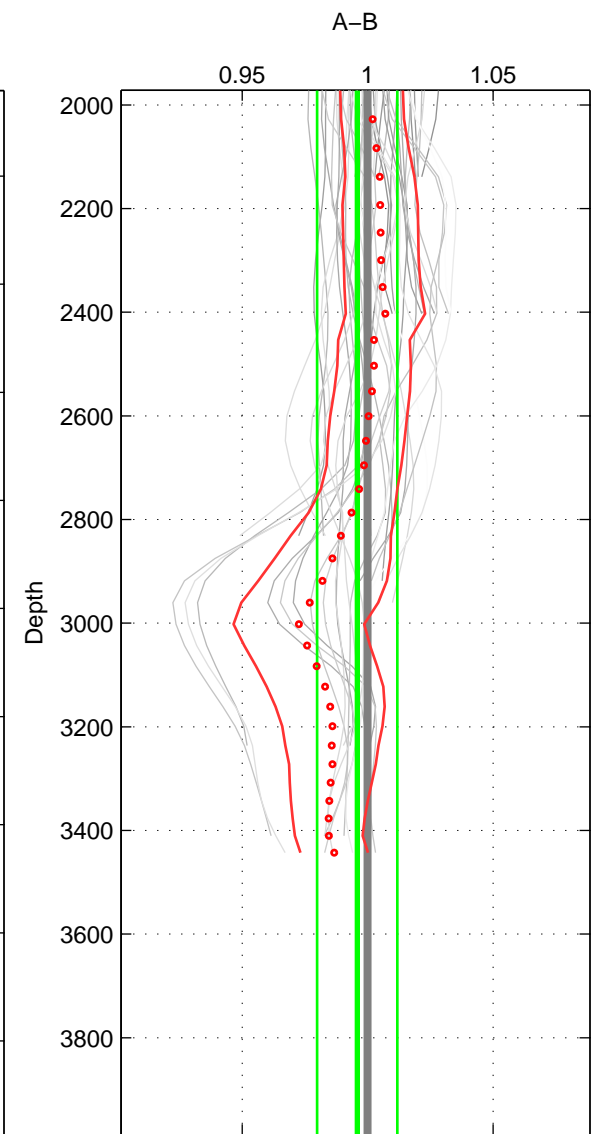

Cruise A (red). Date: May 1983 Cruisename: 240-32OC19830501

Cruise B (blue). Date: May 1996 Cruisename: 249-33LK19960415

*** "Favourite" values are means of spaces 1 2 3.

	Offset	O.StDev	Ratio	R.Stdev	Rating
SIGMA:	0.043	0.238	1.002	0.013	4
THETA:	0.070	0.212	1.004	0.011	4
DEPTH:	-0.073	0.302	0.996	0.016	4
FAV.:	0.013	0.251	1.001	0.013	4

Profiles of A: 4
 Profiles of B: 10
 Diff profs : 38
 WMoffset (A-B): 0.043386
 WMoffset stdev: 0.2379
 WMratio (A/B): 1.0024
 WMratio stdev: 0.012834

Quality (1-5): 4

Profiles of A: 4
 Profiles of B: 9
 Diff profs : 34
 WMoffset (A-B): 0.069735
 WMoffset stdev: 0.21211
 WMratio (A/B): 1.0037
 WMratio stdev: 0.011445

Quality (1-5): 4

Profiles of A: 5
 Profiles of B: 9
 Diff profs : 42
 WMoffset (A-B): -0.073242
 WMoffset stdev: 0.30183
 WMratio (A/B): 0.99586
 WMratio stdev: 0.015985

Quality (1-5): 4