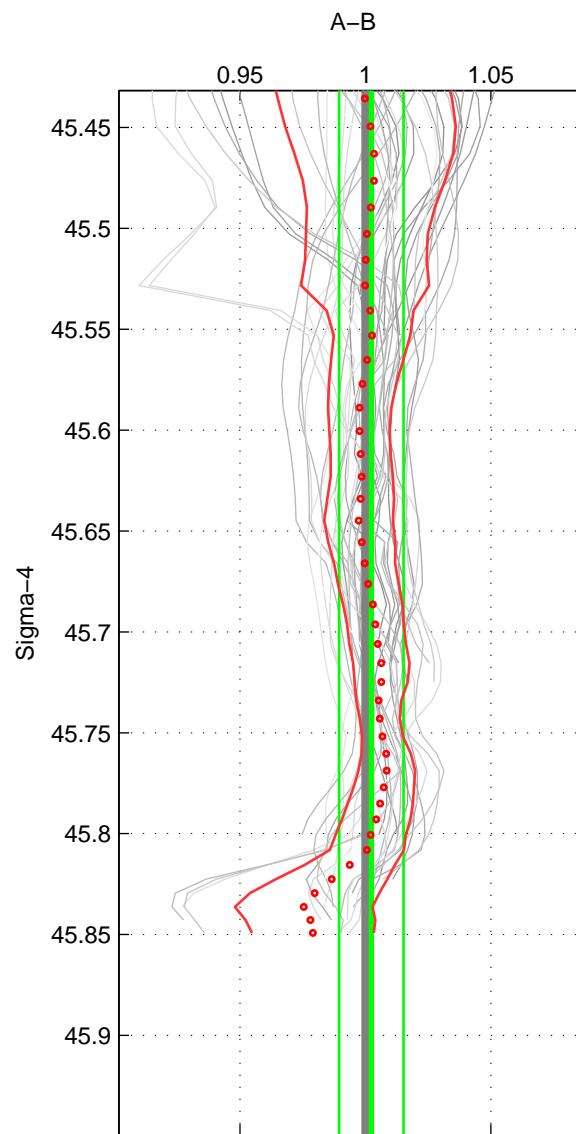

Cruise A (red). Date: May 1983 Cruisename: 240-32OC19830501

Cruise B (blue). Date: May 1996 Cruisename: 249-33LK19960415

*** "Favourite" values are means of spaces 1 2 3.

	Offset	O.StDev	Ratio	R.Stdev	Rating
SIGMA:	0.043	0.238	1.002	0.013	4
THETA:	0.070	0.212	1.004	0.011	4
DEPTH:	-0.073	0.302	0.996	0.016	4
FAV.:	0.013	0.251	1.001	0.013	4

Profiles of A: 4
 Profiles of B: 10
 Diff profs : 38
 WMoffset (A-B): 0.043386
 WMoffset stdev: 0.2379
 WMratio (A/B): 1.0024
 WMratio stdev: 0.012834

Quality (1-5): 4

Profiles of A: 4
 Profiles of B: 9
 Diff profs : 34
 WMoffset (A-B): 0.069735
 WMoffset stdev: 0.21211
 WMratio (A/B): 1.0037
 WMratio stdev: 0.011445

Quality (1-5): 4

Profiles of A: 5
 Profiles of B: 9
 Diff profs : 42
 WMoffset (A-B): -0.073242
 WMoffset stdev: 0.30183
 WMratio (A/B): 0.99586
 WMratio stdev: 0.015985

Quality (1-5): 4