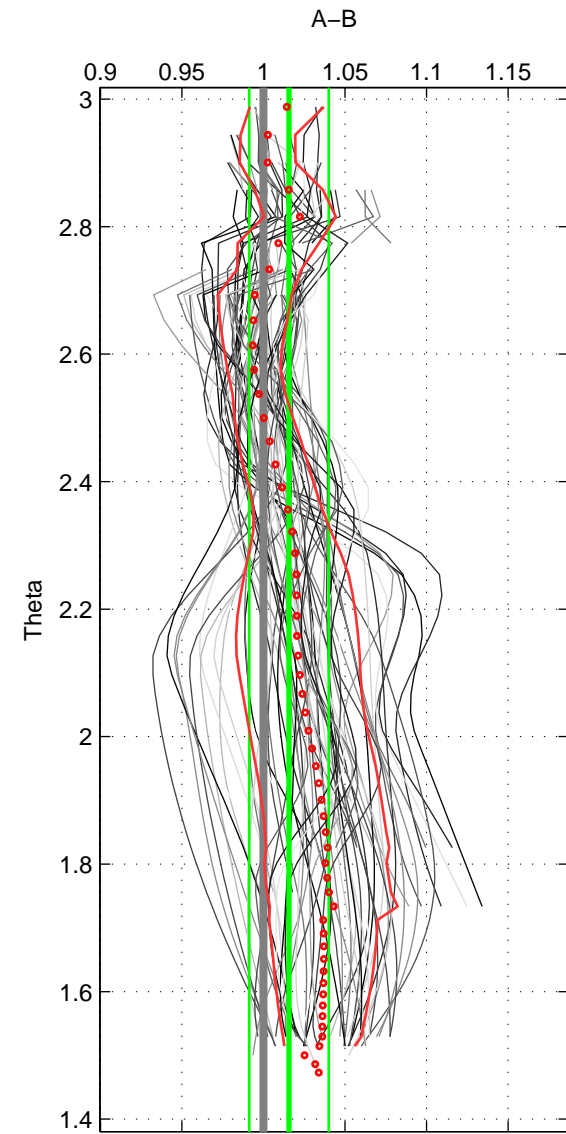

Cruise A (red). Date: Jun 1992 Cruisename: 179-18HU19920527  
 Cruise B (blue). Date: Jun 1993 Cruisename: 181-18HU19930617

\*\*\* "Favourite" values are means of spaces 2 3.

	Offset	O.StDev	Ratio	R.Stdev	Rating
SIGMA:	0.283	0.360	1.018	0.023	4
THETA:	0.253	0.383	1.016	0.024	5
DEPTH:	0.274	0.464	1.018	0.030	5
FAV. :	0.263	0.423	1.017	0.027	5

Profiles of A: 10  
 Profiles of B: 12  
 Diff profs : 77  
 WMoffset (A-B): 0.28254  
 WMoffset stdev: 0.36026  
 WMratio (A/B): 1.0176  
 WMratio stdev: 0.022798

Quality (1-5): 4

Profiles of A: 10  
 Profiles of B: 12  
 Diff profs : 77  
 WMoffset (A-B): 0.25256  
 WMoffset stdev: 0.38274  
 WMratio (A/B): 1.0156  
 WMratio stdev: 0.024369

Quality (1-5): 5

Profiles of A: 10  
 Profiles of B: 12  
 Diff profs : 77  
 WMoffset (A-B): 0.27399  
 WMoffset stdev: 0.46385  
 WMratio (A/B): 1.0178  
 WMratio stdev: 0.030461

Quality (1-5): 5