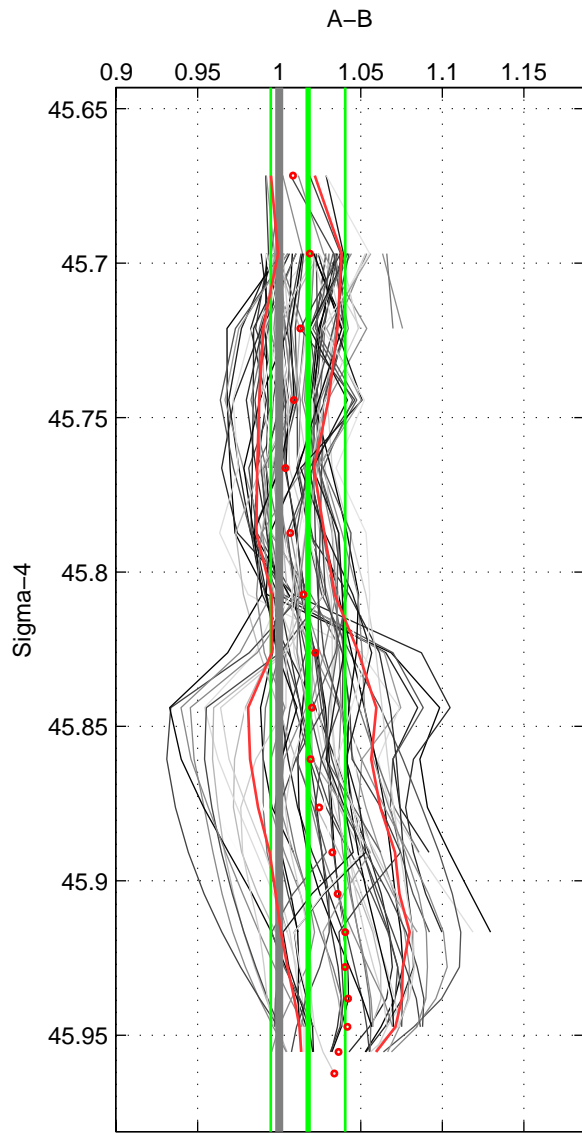

Cruise A (red). Date: Jun 1992 Cruisename: 179-18HU19920527  
 Cruise B (blue). Date: Jun 1993 Cruisename: 181-18HU19930617

\*\*\* "Favourite" values are means of spaces 2 3.

	Offset	O.StDev	Ratio	R.Stdev	Rating
SIGMA:	0.283	0.360	1.018	0.023	4
THETA:	0.253	0.383	1.016	0.024	5
DEPTH:	0.274	0.464	1.018	0.030	5
FAV. :	0.263	0.423	1.017	0.027	5

Profiles of A: 10  
 Profiles of B: 12  
 Diff profs : 77  
 WMoffset (A-B): 0.28254  
 WMoffset stdev: 0.36026  
 WMratio (A/B): 1.0176  
 WMratio stdev: 0.022798

Quality (1-5): 4

Profiles of A: 10  
 Profiles of B: 12  
 Diff profs : 77  
 WMoffset (A-B): 0.25256  
 WMoffset stdev: 0.38274  
 WMratio (A/B): 1.0156  
 WMratio stdev: 0.024369

Quality (1-5): 5

Profiles of A: 10  
 Profiles of B: 12  
 Diff profs : 77  
 WMoffset (A-B): 0.27399  
 WMoffset stdev: 0.46385  
 WMratio (A/B): 1.0178  
 WMratio stdev: 0.030461

Quality (1-5): 5