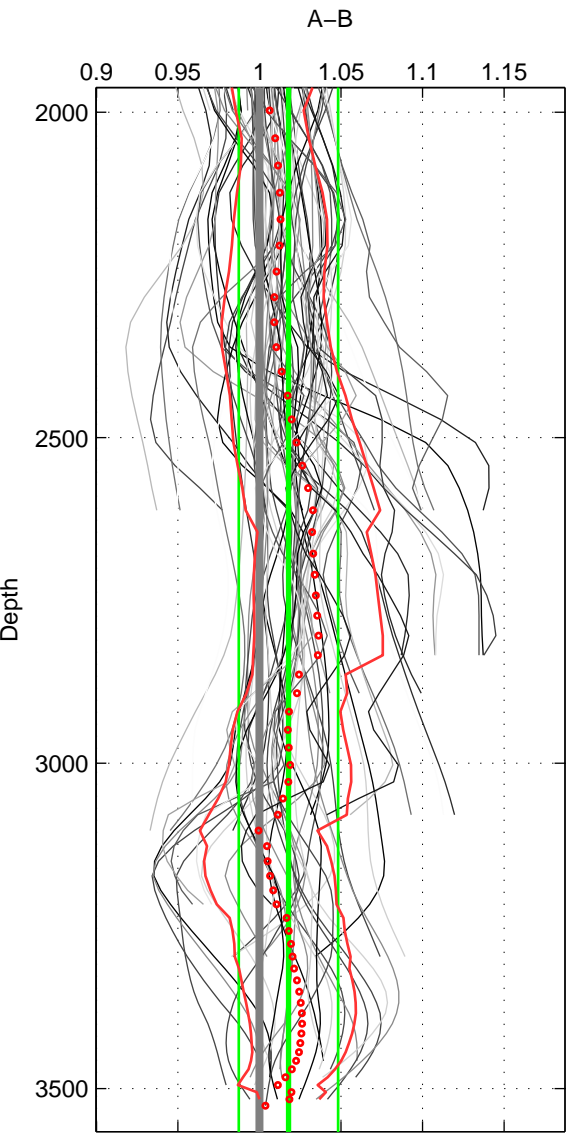

Cruise A (red). Date: Jun 1992 Cruisename: 179-18HU19920527  
 Cruise B (blue). Date: Jun 1993 Cruisename: 181-18HU19930617

\*\*\* "Favourite" values are means of spaces 2 3.

	Offset	O.StDev	Ratio	R.Stdev	Rating
SIGMA:	0.283	0.360	1.018	0.023	4
THETA:	0.253	0.383	1.016	0.024	5
DEPTH:	0.274	0.464	1.018	0.030	5
FAV. :	0.263	0.423	1.017	0.027	5

Profiles of A: 10  
 Profiles of B: 12  
 Diff profs : 77  
 WMoffset (A-B): 0.28254  
 WMoffset stdev: 0.36026  
 WMratio (A/B): 1.0176  
 WMratio stdev: 0.022798

Quality (1-5): 4

Profiles of A: 10  
 Profiles of B: 12  
 Diff profs : 77  
 WMoffset (A-B): 0.25256  
 WMoffset stdev: 0.38274  
 WMratio (A/B): 1.0156  
 WMratio stdev: 0.024369

Quality (1-5): 5

Profiles of A: 10  
 Profiles of B: 12  
 Diff profs : 77  
 WMoffset (A-B): 0.27399  
 WMoffset stdev: 0.46385  
 WMratio (A/B): 1.0178  
 WMratio stdev: 0.030461

Quality (1-5): 5