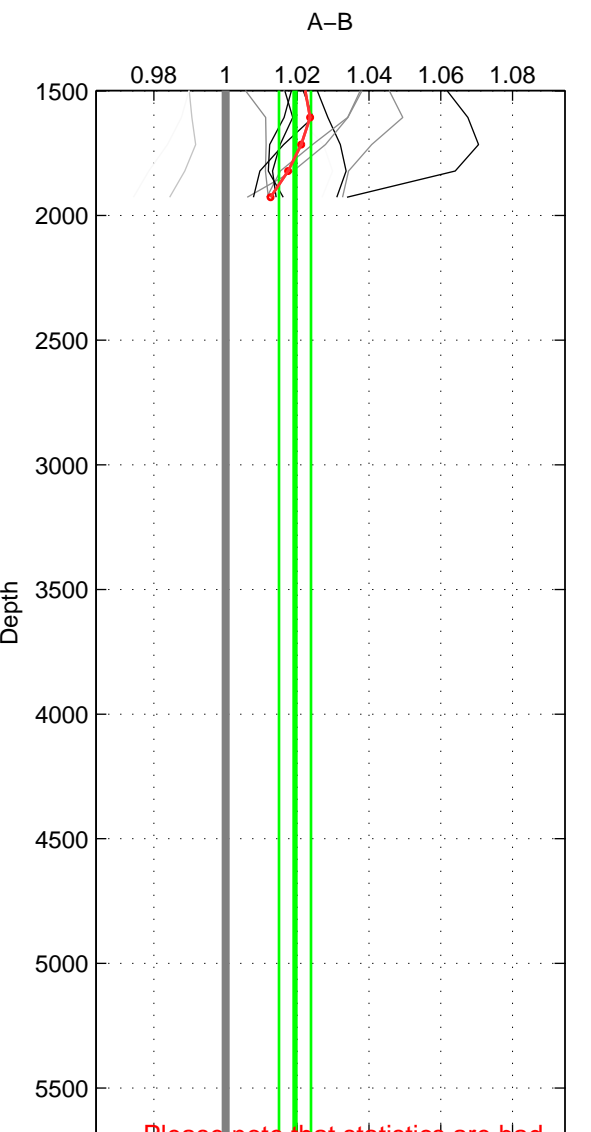

Cruise A (red). Date: Oct 2000 Cruisename: 555-49HG20000912

Cruise B (blue). Date: Jul 2005 Cruisename: 669-49UF20050615

*** "Favourite" values are means of spaces 1 2.

	Offset	O.StDev	Ratio	R.Stdev	Rating
SIGMA:	0.821	0.712	1.020	0.018	4
THETA:	0.803	0.804	1.020	0.020	4
DEPTH:	0.774	0.184	1.019	0.004	3
FAV.:	0.812	0.758	1.020	0.019	4

Profiles of A: 9
 Profiles of B: 10
 Diff profs : 12
 WMoffset (A-B): 0.82135
 WMoffset stdev: 0.71168
 WMratio (A/B): 1.0205
 WMratio stdev: 0.017618

Quality (1-5): 4

Profiles of A: 9
 Profiles of B: 10
 Diff profs : 12
 WMoffset (A-B): 0.80349
 WMoffset stdev: 0.80381
 WMratio (A/B): 1.0199
 WMratio stdev: 0.019873

Quality (1-5): 4

Profiles of A: 9
 Profiles of B: 10
 Diff profs : 12
 WMoffset (A-B): 0.77411
 WMoffset stdev: 0.18382
 WMratio (A/B): 1.0194
 WMratio stdev: 0.0044386

Quality (1-5): 3

Please note that statistics are bad.