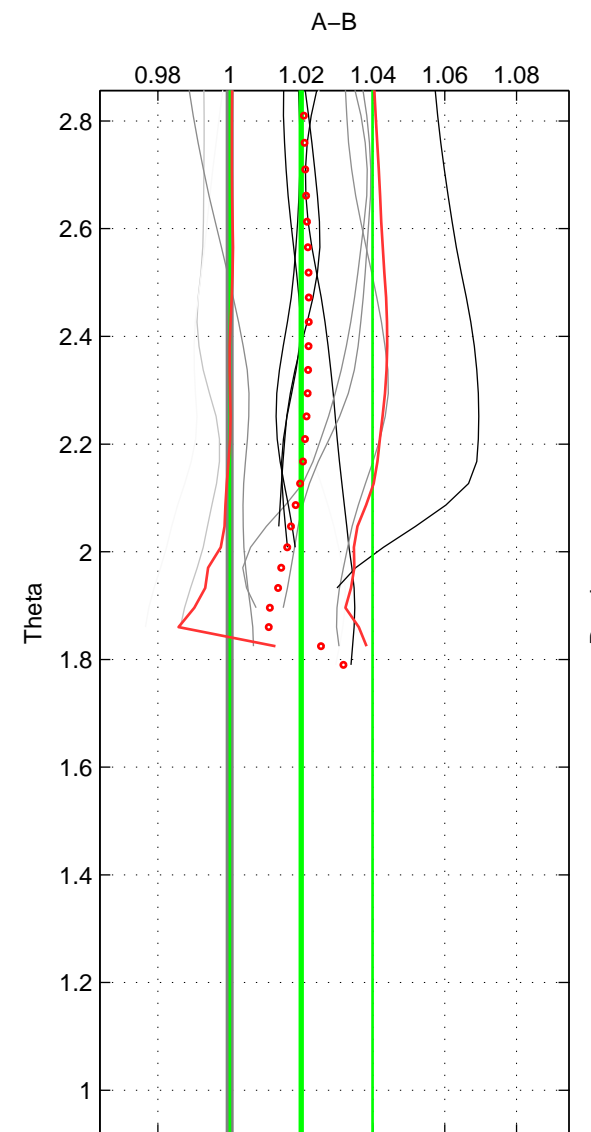

Cruise A (red). Date: Oct 2000 Cruisename: 555-49HG20000912

Cruise B (blue). Date: Jul 2005 Cruisename: 669-49UF20050615

*** "Favourite" values are means of spaces 1 2.

	Offset	O.StDev	Ratio	R.Stdev	Rating
SIGMA:	0.821	0.712	1.020	0.018	4
THETA:	0.803	0.804	1.020	0.020	4
DEPTH:	0.774	0.184	1.019	0.004	3
FAV.:	0.812	0.758	1.020	0.019	4

Profiles of A: 9
 Profiles of B: 10
 Diff profs : 12
 WMoffset (A-B): 0.82135
 WMoffset stdev: 0.71168
 WMratio (A/B): 1.0205
 WMratio stdev: 0.017618

Quality (1-5): 4

Profiles of A: 9
 Profiles of B: 10
 Diff profs : 12
 WMoffset (A-B): 0.80349
 WMoffset stdev: 0.80381
 WMratio (A/B): 1.0199
 WMratio stdev: 0.019873

Quality (1-5): 4

Profiles of A: 9
 Profiles of B: 10
 Diff profs : 12
 WMoffset (A-B): 0.77411
 WMoffset stdev: 0.18382
 WMratio (A/B): 1.0194
 WMratio stdev: 0.0044386

Quality (1-5): 3

Please note that statistics are bad.