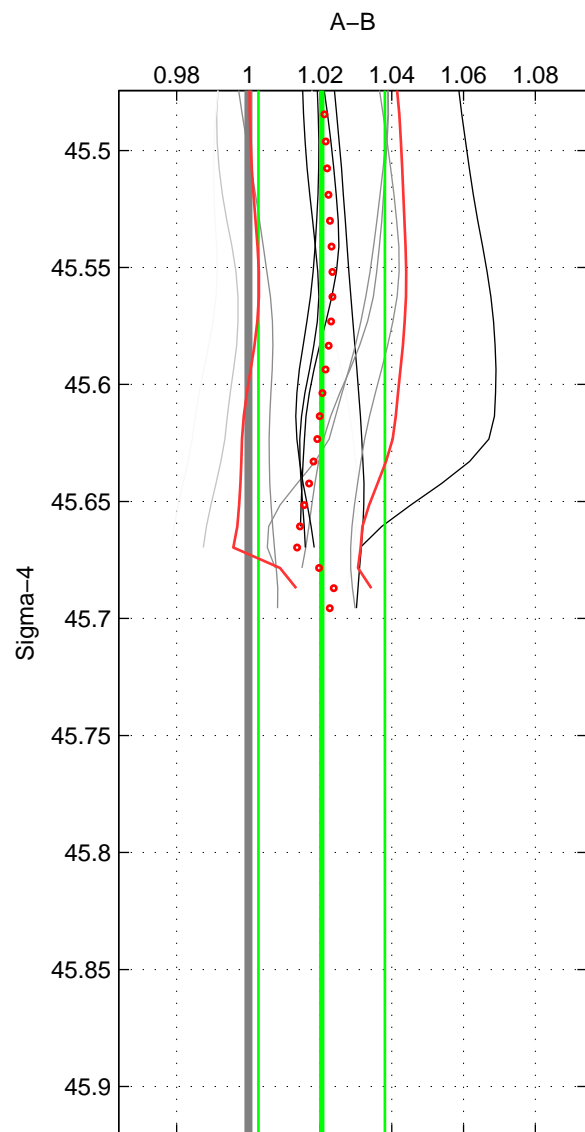

Cruise A (red). Date: Oct 2000 Cruisename: 555-49HG20000912

Cruise B (blue). Date: Jul 2005 Cruisename: 669-49UF20050615

*** "Favourite" values are means of spaces 1 2.

	Offset	O.StDev	Ratio	R.Stdev	Rating
SIGMA:	0.821	0.712	1.020	0.018	4
THETA:	0.803	0.804	1.020	0.020	4
DEPTH:	0.774	0.184	1.019	0.004	3
FAV.:	0.812	0.758	1.020	0.019	4

Profiles of A: 9
 Profiles of B: 10
 Diff profs : 12
 WMoffset (A-B): 0.82135
 WMoffset stdev: 0.71168
 WMratio (A/B): 1.0205
 WMratio stdev: 0.017618

Quality (1-5): 4

Profiles of A: 9
 Profiles of B: 10
 Diff profs : 12
 WMoffset (A-B): 0.80349
 WMoffset stdev: 0.80381
 WMratio (A/B): 1.0199
 WMratio stdev: 0.019873

Quality (1-5): 4

Profiles of A: 9
 Profiles of B: 10
 Diff profs : 12
 WMoffset (A-B): 0.77411
 WMoffset stdev: 0.18382
 WMratio (A/B): 1.0194
 WMratio stdev: 0.0044386

Quality (1-5): 3

Please note that statistics are bad.