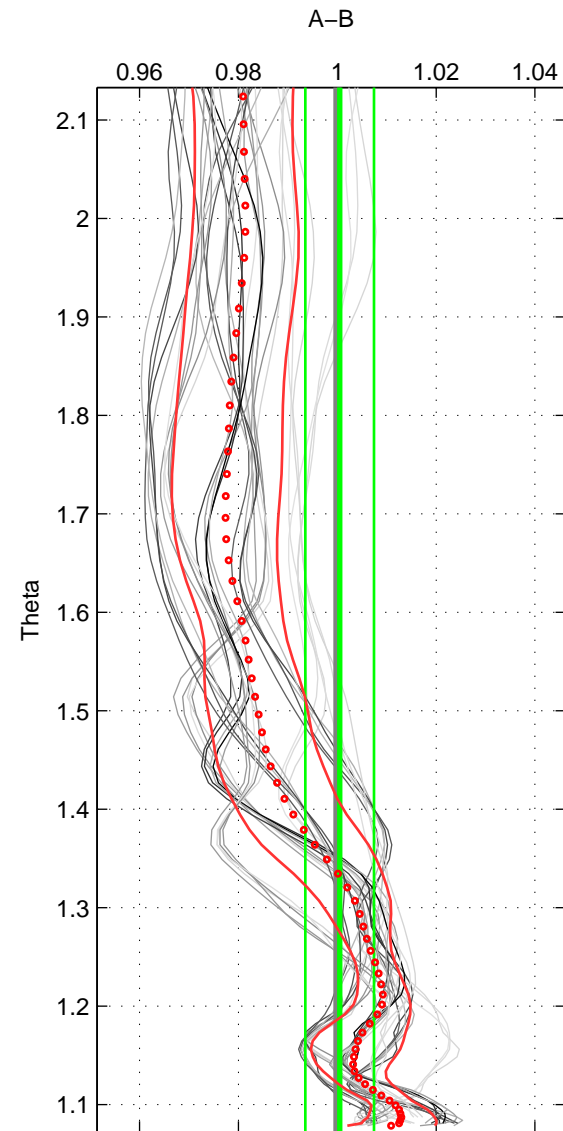

Cruise A (red). Date: Sep 1992 Cruisename: 494-322019920816

Cruise B (blue). Date: Oct 2007 Cruisename: 613-49NZ20071008

\*\*\* "Favourite" values are means of spaces 1 2 3.

	Offset	O.StDev	Ratio	R.Stdev	Rating
SIGMA:	-0.088	0.250	0.997	0.007	5
THETA:	0.041	0.258	1.000	0.007	5
DEPTH:	0.129	0.266	1.003	0.007	5
FAV.:	0.027	0.258	1.000	0.007	5

Profiles of A: 7  
 Profiles of B: 5  
 Diff profs: 31  
 WMoffset (A-B): -0.088232  
 WMoffset stdev: 0.24996  
 WMratio (A/B): 0.99702  
 WMratio stdev: 0.0066884

Quality (1-5): 5

Profiles of A: 7  
 Profiles of B: 5  
 Diff profs: 31  
 WMoffset (A-B): 0.040827  
 WMoffset stdev: 0.25827  
 WMratio (A/B): 1.0005  
 WMratio stdev: 0.006962

Quality (1-5): 5

Profiles of A: 7  
 Profiles of B: 5  
 Diff profs: 31  
 WMoffset (A-B): 0.12891  
 WMoffset stdev: 0.26605  
 WMratio (A/B): 1.003  
 WMratio stdev: 0.0072371

Quality (1-5): 5