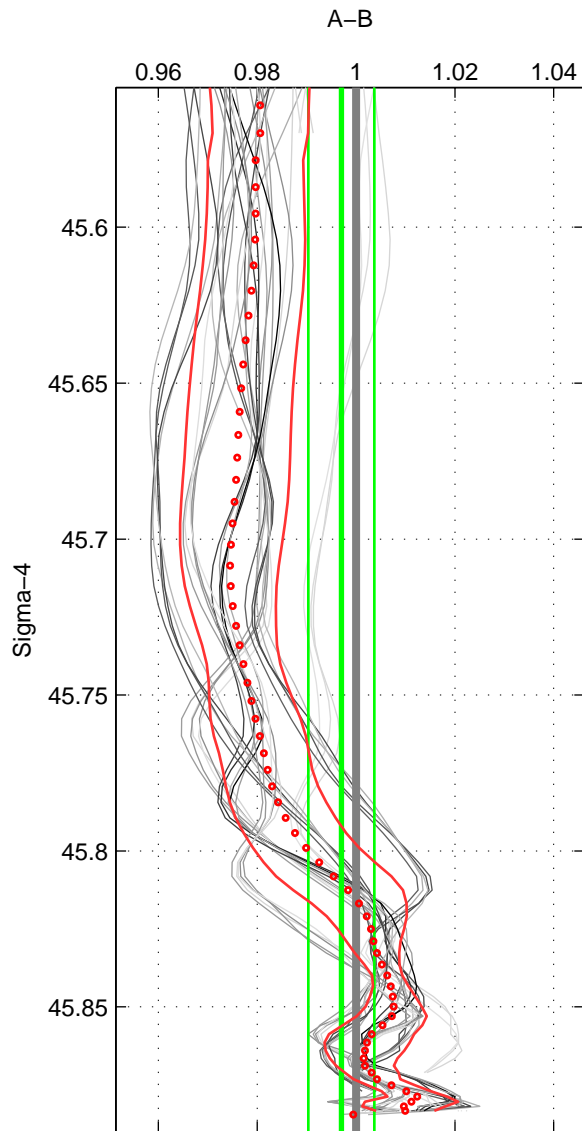

Cruise A (red). Date: Sep 1992 Cruisename: 494-322019920816

Cruise B (blue). Date: Oct 2007 Cruisename: 613-49NZ20071008

\*\*\* "Favourite" values are means of spaces 1 2 3.

	Offset	O.StDev	Ratio	R.Stdev	Rating
SIGMA:	-0.088	0.250	0.997	0.007	5
THETA:	0.041	0.258	1.000	0.007	5
DEPTH:	0.129	0.266	1.003	0.007	5
FAV.:	0.027	0.258	1.000	0.007	5

Profiles of A: 7  
 Profiles of B: 5  
 Diff profs: 31  
 WMoffset (A-B): -0.088232  
 WMoffset stdev: 0.24996  
 WMratio (A/B): 0.99702  
 WMratio stdev: 0.0066884

Quality (1-5): 5

Profiles of A: 7  
 Profiles of B: 5  
 Diff profs: 31  
 WMoffset (A-B): 0.040827  
 WMoffset stdev: 0.25827  
 WMratio (A/B): 1.0005  
 WMratio stdev: 0.006962

Quality (1-5): 5

Profiles of A: 7  
 Profiles of B: 5  
 Diff profs: 31  
 WMoffset (A-B): 0.12891  
 WMoffset stdev: 0.26605  
 WMratio (A/B): 1.003  
 WMratio stdev: 0.0072371

Quality (1-5): 5