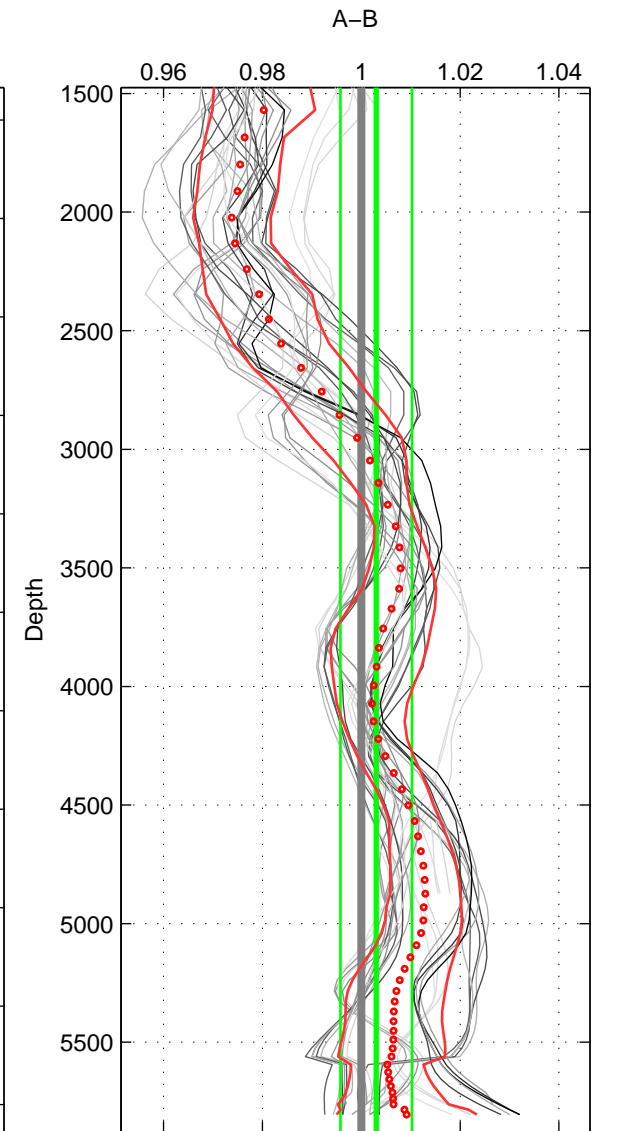

Cruise A (red). Date: Sep 1992 Cruisename: 494-322019920816

Cruise B (blue). Date: Oct 2007 Cruisename: 613-49NZ20071008

\*\*\* "Favourite" values are means of spaces 1 2 3.

	Offset	O.StDev	Ratio	R.Stdev	Rating
SIGMA:	-0.088	0.250	0.997	0.007	5
THETA:	0.041	0.258	1.000	0.007	5
DEPTH:	0.129	0.266	1.003	0.007	5
FAV.:	0.027	0.258	1.000	0.007	5

Profiles of A: 7  
 Profiles of B: 5  
 Diff profs: 31  
 WMoffset (A-B): -0.088232  
 WMoffset stdev: 0.24996  
 WMratio (A/B): 0.99702  
 WMratio stdev: 0.0066884

Quality (1-5): 5

Profiles of A: 7  
 Profiles of B: 5  
 Diff profs: 31  
 WMoffset (A-B): 0.040827  
 WMoffset stdev: 0.25827  
 WMratio (A/B): 1.0005  
 WMratio stdev: 0.006962

Quality (1-5): 5

Profiles of A: 7  
 Profiles of B: 5  
 Diff profs: 31  
 WMoffset (A-B): 0.12891  
 WMoffset stdev: 0.26605  
 WMratio (A/B): 1.003  
 WMratio stdev: 0.0072371

Quality (1-5): 5