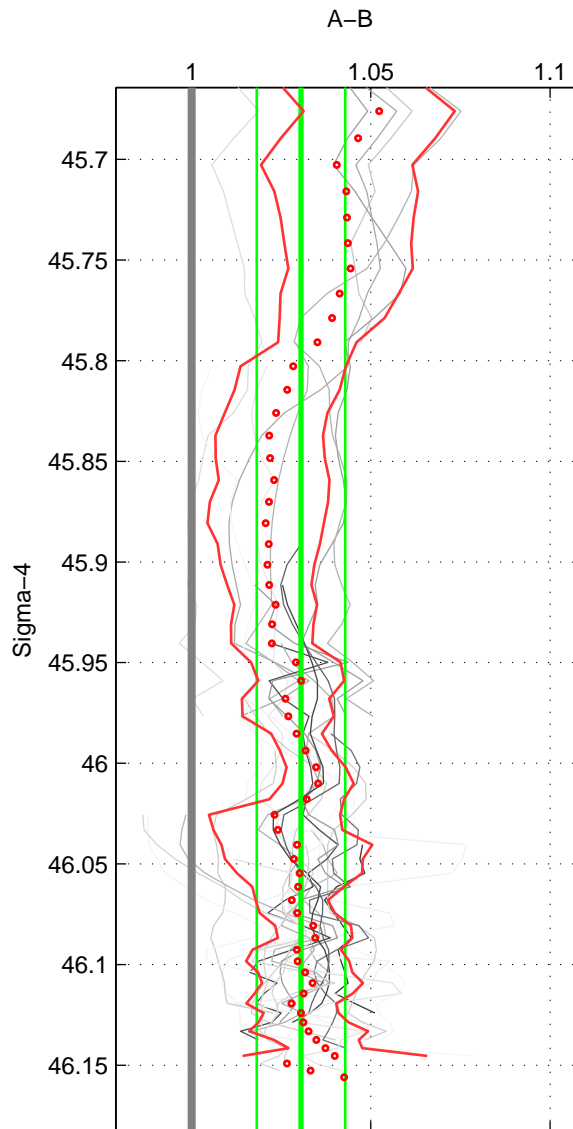

Cruise A (red). Date: Feb 1990 Cruisename: 138-06MT19900123

Cruise B (blue). Date: Nov 1972 Cruisename: 219-316N19720718.1

\*\*\* "Favourite" values are means of spaces 1 2 3.

	Offset	O.StDev	Ratio	R.Stdev	Rating
SIGMA:	0.983	0.397	1.031	0.012	5
THETA:	0.956	0.379	1.030	0.012	5
DEPTH:	1.044	0.439	1.032	0.014	5
FAV.:	0.994	0.405	1.031	0.013	5

Profiles of A: 23  
 Profiles of B: 10  
 Diff profs: 29  
 WMoffset (A-B): 0.98333  
 WMoffset stdev: 0.39659  
 WMratio (A/B): 1.0305  
 WMratio stdev: 0.012316

Quality (1-5): 5

Profiles of A: 23  
 Profiles of B: 10  
 Diff profs: 29  
 WMoffset (A-B): 0.95647  
 WMoffset stdev: 0.37932  
 WMratio (A/B): 1.0297  
 WMratio stdev: 0.011799

Quality (1-5): 5

Profiles of A: 23  
 Profiles of B: 10  
 Diff profs: 29  
 WMoffset (A-B): 1.0435  
 WMoffset stdev: 0.43894  
 WMratio (A/B): 1.0324  
 WMratio stdev: 0.013812

Quality (1-5): 5