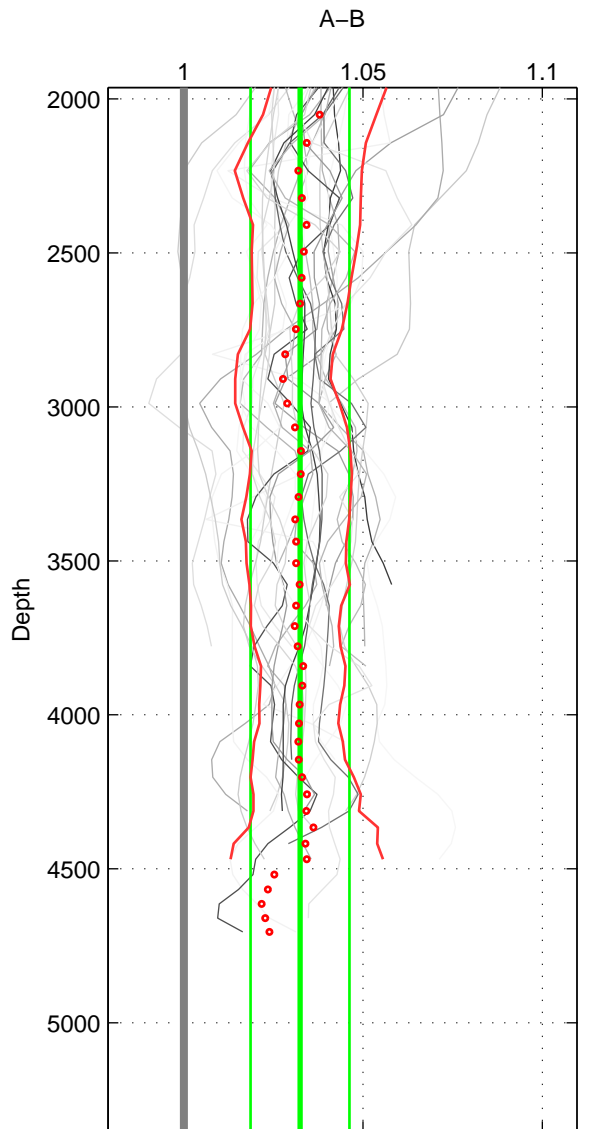

Cruise A (red). Date: Feb 1990 Cruisename: 138-06MT19900123

Cruise B (blue). Date: Nov 1972 Cruisename: 219-316N19720718.1

\*\*\* "Favourite" values are means of spaces 1 2 3.

	Offset	O.StDev	Ratio	R.Stdev	Rating
SIGMA:	0.983	0.397	1.031	0.012	5
THETA:	0.956	0.379	1.030	0.012	5
DEPTH:	1.044	0.439	1.032	0.014	5
FAV.:	0.994	0.405	1.031	0.013	5

Profiles of A: 23  
 Profiles of B: 10  
 Diff profs: 29  
 WMoffset (A-B): 0.98333  
 WMoffset stdev: 0.39659  
 WMratio (A/B): 1.0305  
 WMratio stdev: 0.012316

Quality (1-5): 5

Profiles of A: 23  
 Profiles of B: 10  
 Diff profs: 29  
 WMoffset (A-B): 0.95647  
 WMoffset stdev: 0.37932  
 WMratio (A/B): 1.0297  
 WMratio stdev: 0.011799

Quality (1-5): 5

Profiles of A: 23  
 Profiles of B: 10  
 Diff profs: 29  
 WMoffset (A-B): 1.0435  
 WMoffset stdev: 0.43894  
 WMratio (A/B): 1.0324  
 WMratio stdev: 0.013812

Quality (1-5): 5