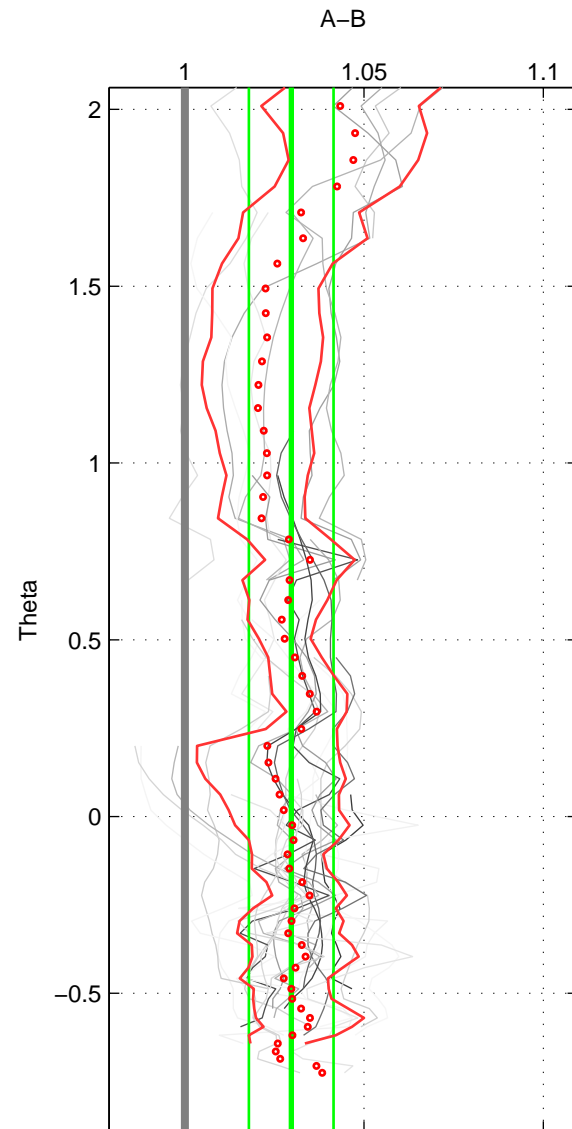

Cruise A (red). Date: Feb 1990 Cruisename: 138-06MT19900123

Cruise B (blue). Date: Nov 1972 Cruisename: 219-316N19720718.1

\*\*\* "Favourite" values are means of spaces 1 2 3.

	Offset	O.StDev	Ratio	R.Stdev	Rating
SIGMA:	0.983	0.397	1.031	0.012	5
THETA:	0.956	0.379	1.030	0.012	5
DEPTH:	1.044	0.439	1.032	0.014	5
FAV.:	0.994	0.405	1.031	0.013	5

Profiles of A: 23  
 Profiles of B: 10  
 Diff profs: 29  
 WMoffset (A-B): 0.98333  
 WMoffset stdev: 0.39659  
 WMratio (A/B): 1.0305  
 WMratio stdev: 0.012316

Quality (1-5): 5

Profiles of A: 23  
 Profiles of B: 10  
 Diff profs: 29  
 WMoffset (A-B): 0.95647  
 WMoffset stdev: 0.37932  
 WMratio (A/B): 1.0297  
 WMratio stdev: 0.011799

Quality (1-5): 5

Profiles of A: 23  
 Profiles of B: 10  
 Diff profs: 29  
 WMoffset (A-B): 1.0435  
 WMoffset stdev: 0.43894  
 WMratio (A/B): 1.0324  
 WMratio stdev: 0.013812

Quality (1-5): 5