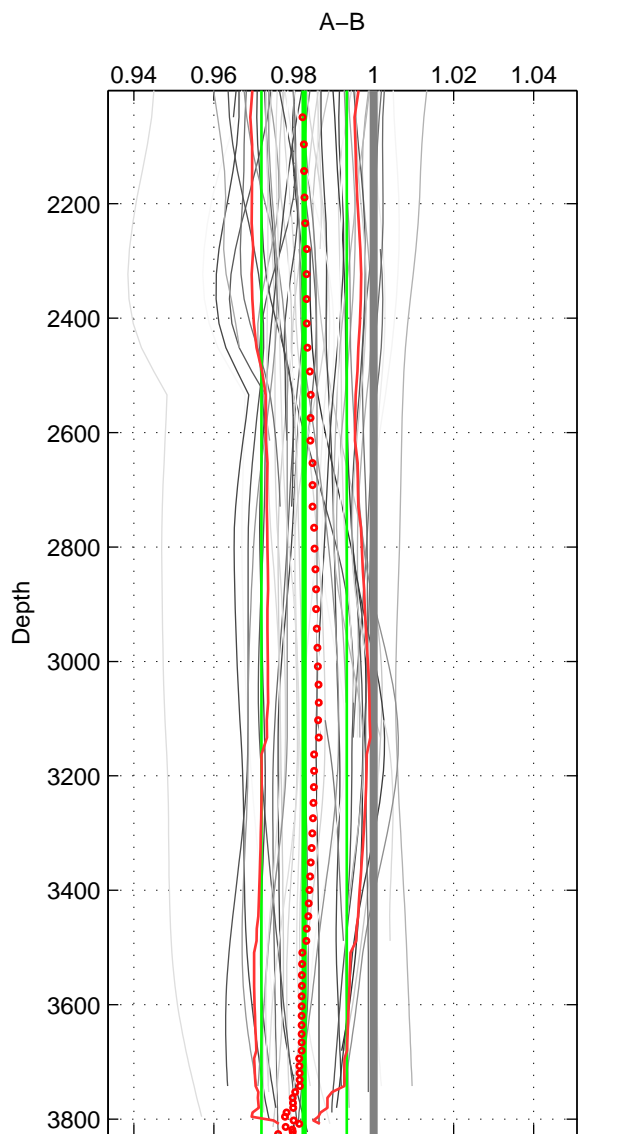

Cruise A (red). Date: Aug 2008 Cruisename: 46-18SN20080717

Cruise B (blue). Date: Sep 2005 Cruisename: 110-77DN20050819

*** "Favourite" values are means of spaces 1 2 3.

	Offset	O.StDev	Ratio	R.Stdev	Rating
SIGMA:	-0.102	0.167	0.993	0.012	5
THETA:	-0.165	0.201	0.989	0.014	5
DEPTH:	-0.256	0.159	0.983	0.011	5
FAV.:	-0.175	0.176	0.988	0.012	5

Profiles of A: 19
 Profiles of B: 14
 Diff profs : 58
 WMoffset (A-B): -0.10227
 WMoffset stdev: 0.16735
 WMratio (A/B): 0.99299
 WMratio stdev: 0.011575

Quality (1-5): 5

Profiles of A: 19
 Profiles of B: 14
 Diff profs : 58
 WMoffset (A-B): -0.1648
 WMoffset stdev: 0.2014
 WMratio (A/B): 0.98873
 WMratio stdev: 0.013741

Quality (1-5): 5

Profiles of A: 19
 Profiles of B: 14
 Diff profs : 57
 WMoffset (A-B): -0.25648
 WMoffset stdev: 0.15882
 WMratio (A/B): 0.98258
 WMratio stdev: 0.010696

Quality (1-5): 5