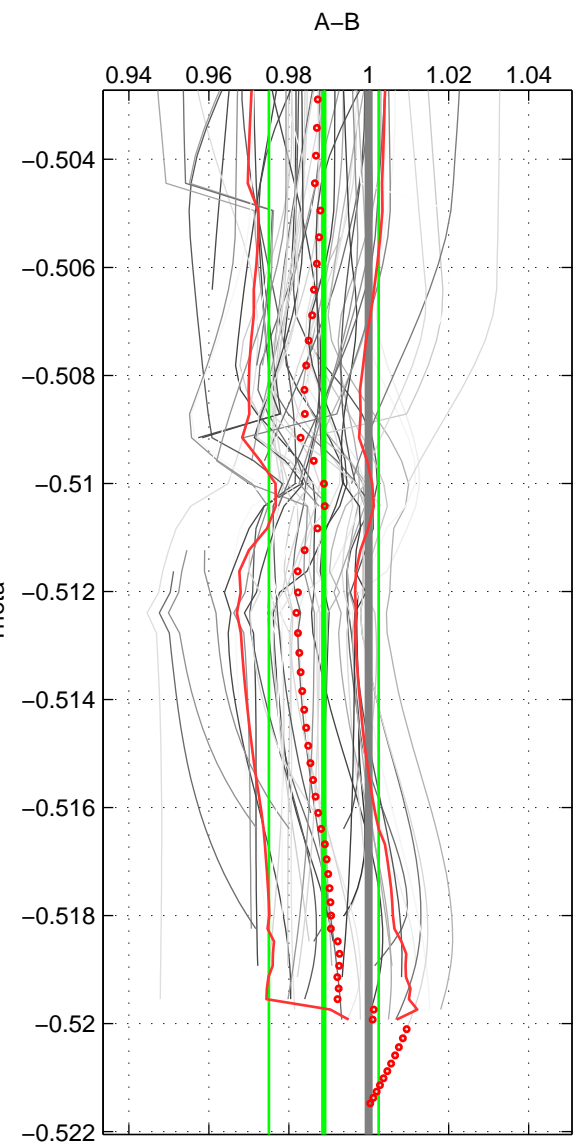

Cruise A (red). Date: Aug 2008 Cruisename: 46-18SN20080717

Cruise B (blue). Date: Sep 2005 Cruisename: 110-77DN20050819

*** "Favourite" values are means of spaces 1 2 3.

	Offset	O.StDev	Ratio	R.Stdev	Rating
SIGMA:	-0.102	0.167	0.993	0.012	5
THETA:	-0.165	0.201	0.989	0.014	5
DEPTH:	-0.256	0.159	0.983	0.011	5
FAV.:	-0.175	0.176	0.988	0.012	5

Profiles of A: 19
 Profiles of B: 14
 Diff profs : 58
 WMoffset (A-B): -0.10227
 WMoffset stdev: 0.16735
 WMratio (A/B): 0.99299
 WMratio stdev: 0.011575

Quality (1-5): 5

Profiles of A: 19
 Profiles of B: 14
 Diff profs : 58
 WMoffset (A-B): -0.1648
 WMoffset stdev: 0.2014
 WMratio (A/B): 0.98873
 WMratio stdev: 0.013741

Quality (1-5): 5

Profiles of A: 19
 Profiles of B: 14
 Diff profs : 57
 WMoffset (A-B): -0.25648
 WMoffset stdev: 0.15882
 WMratio (A/B): 0.98258
 WMratio stdev: 0.010696

Quality (1-5): 5