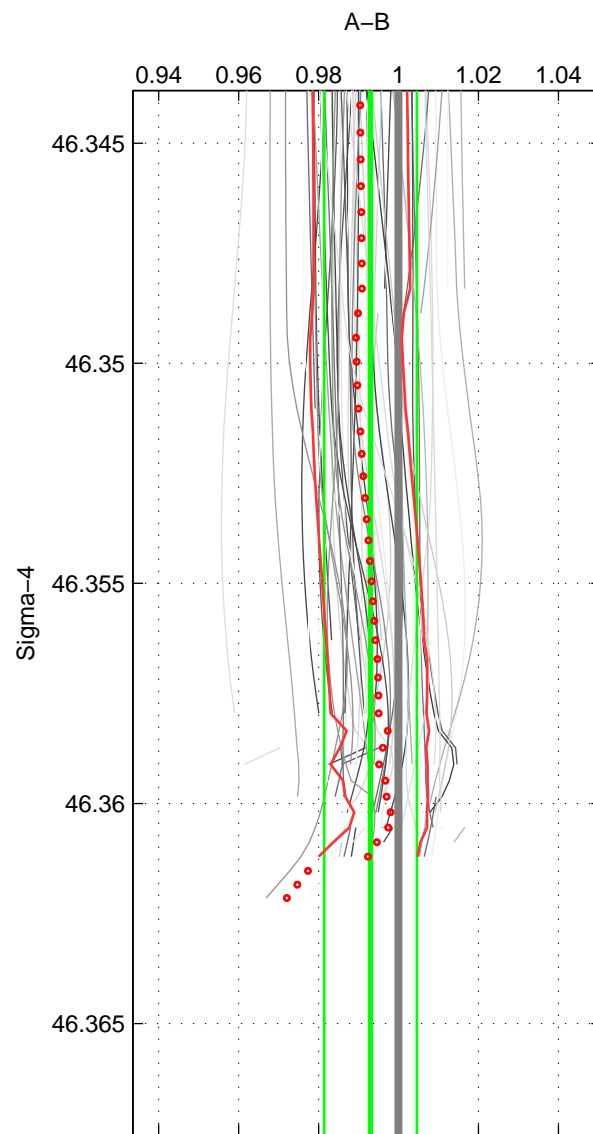

Cruise A (red). Date: Aug 2008 Cruisename: 46-18SN20080717

Cruise B (blue). Date: Sep 2005 Cruisename: 110-77DN20050819

*** "Favourite" values are means of spaces 1 2 3.

	Offset	O.StDev	Ratio	R.Stdev	Rating
SIGMA:	-0.102	0.167	0.993	0.012	5
THETA:	-0.165	0.201	0.989	0.014	5
DEPTH:	-0.256	0.159	0.983	0.011	5
FAV.:	-0.175	0.176	0.988	0.012	5

Profiles of A: 19
 Profiles of B: 14
 Diff profs : 58
 WMoffset (A-B): -0.10227
 WMoffset stdev: 0.16735
 WMratio (A/B): 0.99299
 WMratio stdev: 0.011575

Quality (1-5): 5

Profiles of A: 19
 Profiles of B: 14
 Diff profs : 58
 WMoffset (A-B): -0.1648
 WMoffset stdev: 0.2014
 WMratio (A/B): 0.98873
 WMratio stdev: 0.013741

Quality (1-5): 5

Profiles of A: 19
 Profiles of B: 14
 Diff profs : 57
 WMoffset (A-B): -0.25648
 WMoffset stdev: 0.15882
 WMratio (A/B): 0.98258
 WMratio stdev: 0.010696

Quality (1-5): 5