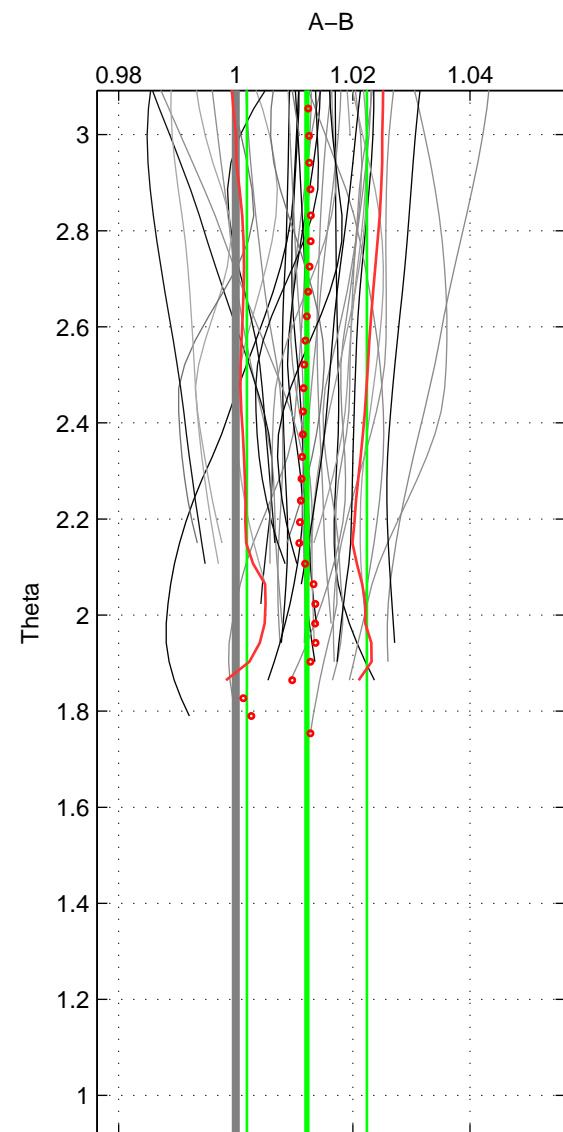

Cruise A (red). Date: Feb 2003 Cruisename: 660-49UF20030225

Cruise B (blue). Date: Oct 2000 Cruisename: 691-49UP20000920

*** "Favourite" values are those of space 2.

	Offset	O.StDev	Ratio	R.Stdev	Rating
SIGMA:	0.444	0.414	1.011	0.010	4
THETA:	0.481	0.407	1.012	0.010	5
DEPTH:	0.471	0.024	1.012	0.001	3
FAV.:	0.481	0.407	1.012	0.010	5

Profiles of A: 34
 Profiles of B: 14
 Diff profs : 40
 WMoffset (A-B): 0.44428
 WMoffset stdev: 0.41354
 WMratio (A/B): 1.0112
 WMratio stdev: 0.010441

Quality (1-5): 4

Profiles of A: 34
 Profiles of B: 14
 Diff profs : 40
 WMoffset (A-B): 0.48127
 WMoffset stdev: 0.40743
 WMratio (A/B): 1.0121
 WMratio stdev: 0.010237

Quality (1-5): 5

Profiles of A: 34
 Profiles of B: 14
 Diff profs : 40
 WMoffset (A-B): 0.47074
 WMoffset stdev: 0.024354
 WMratio (A/B): 1.0119
 WMratio stdev: 0.00050711

Quality (1-5): 3

Please note that statistics are bad.