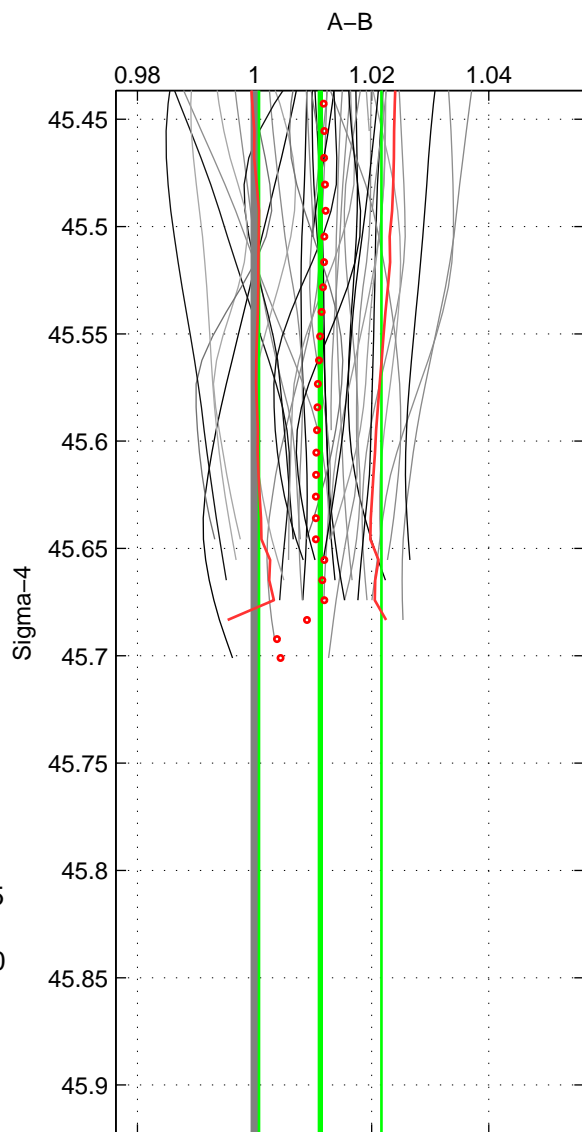

Cruise A (red). Date: Feb 2003 Cruisename: 660-49UF20030225

Cruise B (blue). Date: Oct 2000 Cruisename: 691-49UP20000920

*** "Favourite" values are those of space 2.

	Offset	O.StDev	Ratio	R.Stdev	Rating
SIGMA:	0.444	0.414	1.011	0.010	4
THETA:	0.481	0.407	1.012	0.010	5
DEPTH:	0.471	0.024	1.012	0.001	3
FAV.:	0.481	0.407	1.012	0.010	5

Profiles of A: 34
 Profiles of B: 14
 Diff profs : 40
 WMoffset (A-B): 0.44428
 WMoffset stdev: 0.41354
 WMratio (A/B): 1.0112
 WMratio stdev: 0.010441

Quality (1-5): 4

Profiles of A: 34
 Profiles of B: 14
 Diff profs : 40
 WMoffset (A-B): 0.48127
 WMoffset stdev: 0.40743
 WMratio (A/B): 1.0121
 WMratio stdev: 0.010237

Quality (1-5): 5

Profiles of A: 34
 Profiles of B: 14
 Diff profs : 40
 WMoffset (A-B): 0.47074
 WMoffset stdev: 0.024354
 WMratio (A/B): 1.0119
 WMratio stdev: 0.00050711

Quality (1-5): 3

Please note that statistics are bad.