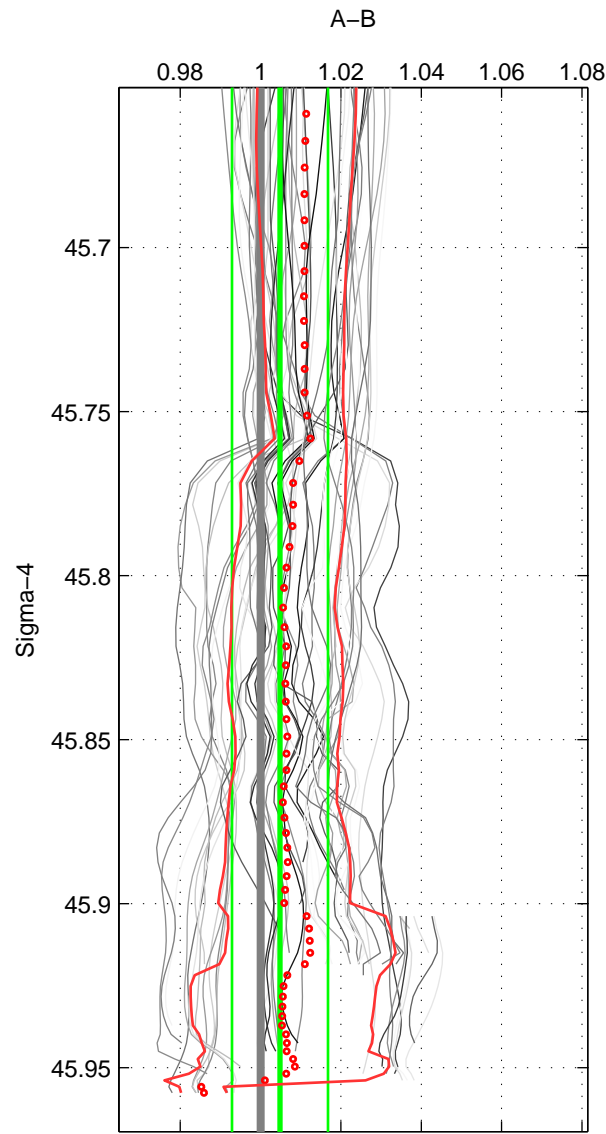

Cruise A (red). Date: Aug 1995 Cruisename: 351-316N19950715  
 Cruise B (blue). Date: Feb 1986 Cruisename: 363-35MF19850224

\*\*\* "Favourite" values are means of spaces 1 2 3.

	Offset	O.StDev	Ratio	R.Stdev	Rating
SIGMA:	0.155	0.398	1.005	0.012	5
THETA:	0.268	0.462	1.008	0.014	5
DEPTH:	0.264	0.465	1.008	0.014	5
FAV.:	0.229	0.442	1.007	0.013	5

Profiles of A: 43  
 Profiles of B: 8  
 Diff profs: 55  
 WMoffset (A-B): 0.15538  
 WMoffset stdev: 0.39831  
 WMratio (A/B): 1.0048  
 WMratio stdev: 0.011933

Quality (1-5): 5

Profiles of A: 43  
 Profiles of B: 8  
 Diff profs: 63  
 WMoffset (A-B): 0.26782  
 WMoffset stdev: 0.46168  
 WMratio (A/B): 1.0082  
 WMratio stdev: 0.013862

Quality (1-5): 5

Profiles of A: 43  
 Profiles of B: 8  
 Diff profs: 52  
 WMoffset (A-B): 0.26432  
 WMoffset stdev: 0.46527  
 WMratio (A/B): 1.0081  
 WMratio stdev: 0.013958

Quality (1-5): 5