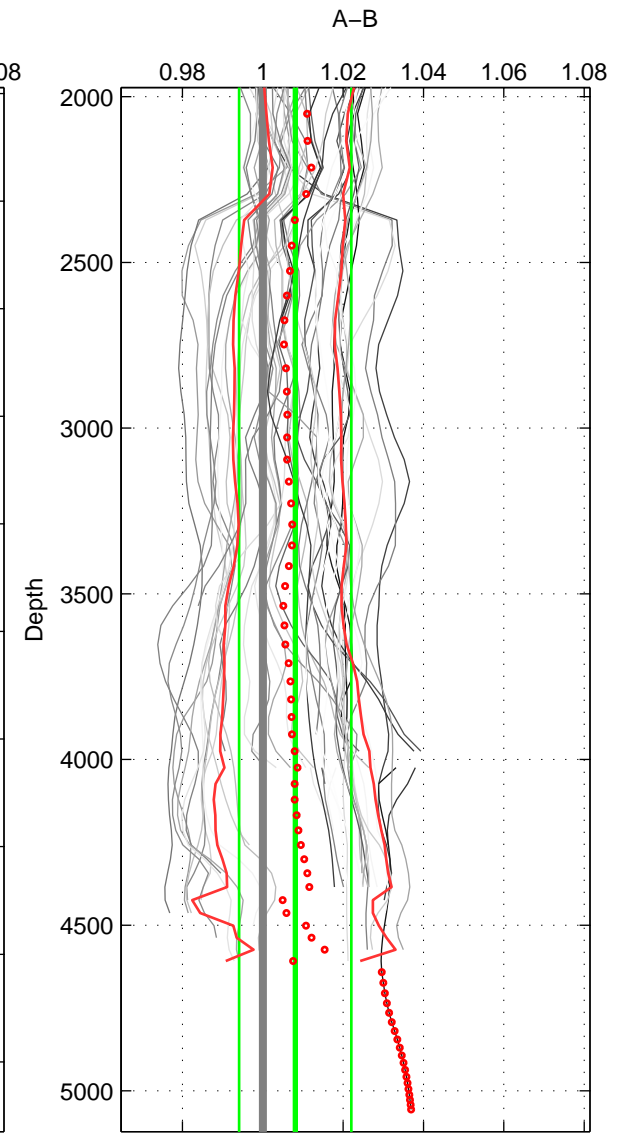

Cruise A (red). Date: Aug 1995 Cruisename: 351-316N19950715  
 Cruise B (blue). Date: Feb 1986 Cruisename: 363-35MF19850224

\*\*\* "Favourite" values are means of spaces 1 2 3.

	Offset	O.StDev	Ratio	R.Stdev	Rating
SIGMA:	0.155	0.398	1.005	0.012	5
THETA:	0.268	0.462	1.008	0.014	5
DEPTH:	0.264	0.465	1.008	0.014	5
FAV.:	0.229	0.442	1.007	0.013	5

Profiles of A: 43  
 Profiles of B: 8  
 Diff profs: 55  
 WMoffset (A-B): 0.15538  
 WMoffset stdev: 0.39831  
 WMratio (A/B): 1.0048  
 WMratio stdev: 0.011933

Quality (1-5): 5

Profiles of A: 43  
 Profiles of B: 8  
 Diff profs: 63  
 WMoffset (A-B): 0.26782  
 WMoffset stdev: 0.46168  
 WMratio (A/B): 1.0082  
 WMratio stdev: 0.013862

Quality (1-5): 5

Profiles of A: 43  
 Profiles of B: 8  
 Diff profs: 52  
 WMoffset (A-B): 0.26432  
 WMoffset stdev: 0.46527  
 WMratio (A/B): 1.0081  
 WMratio stdev: 0.013958

Quality (1-5): 5