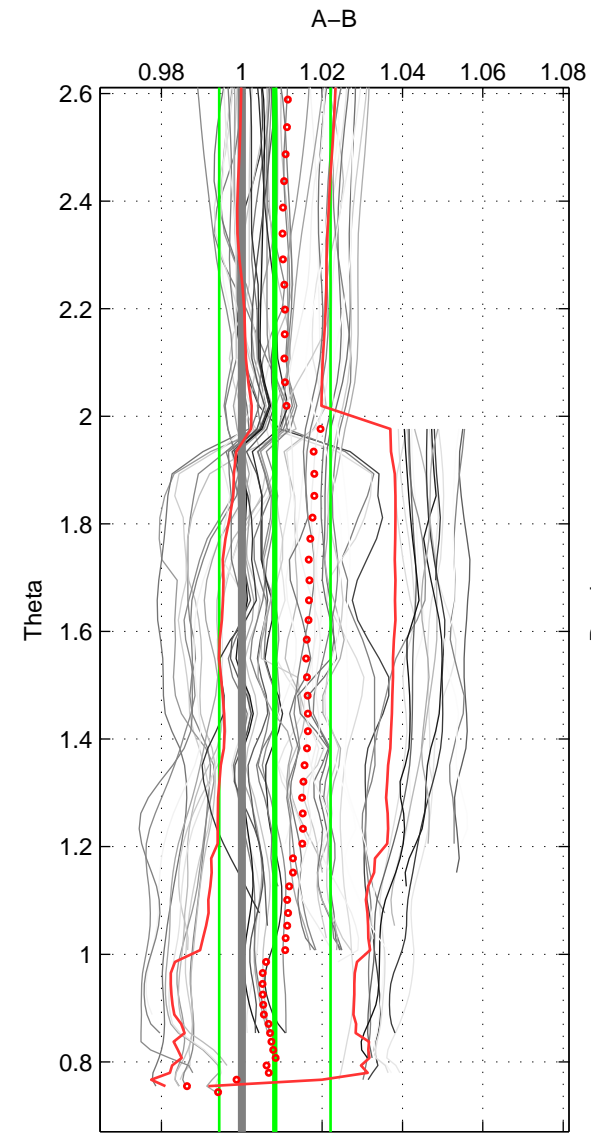

Cruise A (red). Date: Aug 1995 Cruisename: 351-316N19950715  
 Cruise B (blue). Date: Feb 1986 Cruisename: 363-35MF19850224

\*\*\* "Favourite" values are means of spaces 1 2 3.

	Offset	O.StDev	Ratio	R.Stdev	Rating
SIGMA:	0.155	0.398	1.005	0.012	5
THETA:	0.268	0.462	1.008	0.014	5
DEPTH:	0.264	0.465	1.008	0.014	5
FAV.:	0.229	0.442	1.007	0.013	5

Profiles of A: 43  
 Profiles of B: 8  
 Diff profs: 55  
 WMoffset (A-B): 0.15538  
 WMoffset stdev: 0.39831  
 WMratio (A/B): 1.0048  
 WMratio stdev: 0.011933

Quality (1-5): 5

Profiles of A: 43  
 Profiles of B: 8  
 Diff profs: 63  
 WMoffset (A-B): 0.26782  
 WMoffset stdev: 0.46168  
 WMratio (A/B): 1.0082  
 WMratio stdev: 0.013862

Quality (1-5): 5

Profiles of A: 43  
 Profiles of B: 8  
 Diff profs: 52  
 WMoffset (A-B): 0.26432  
 WMoffset stdev: 0.46527  
 WMratio (A/B): 1.0081  
 WMratio stdev: 0.013958

Quality (1-5): 5