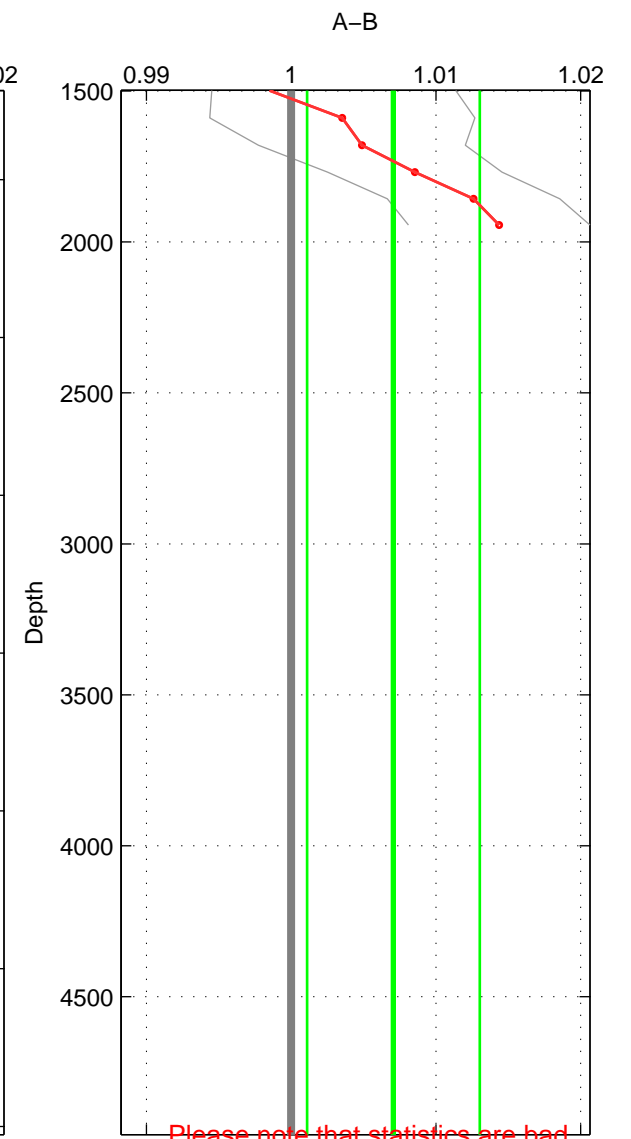

Cruise A (red). Date: Feb 2003 Cruisename: 660-49UF20030225

Cruise B (blue). Date: Jul 1997 Cruisename: 682-49UP19970623

*** "Favourite" values are means of spaces 1 2 3.

	Offset	O.StDev	Ratio	R.Stdev	Rating
SIGMA:	0.262	0.149	1.007	0.004	2
THETA:	0.260	0.152	1.007	0.004	2
DEPTH:	0.273	0.228	1.007	0.006	2
FAV.:	0.265	0.177	1.007	0.005	2

Please note that statistics are bad.

Profiles of A: 6
 Profiles of B: 1
 Diff profs : 3
 WMoffset (A-B): 0.26185
 WMoffset stdev: 0.14879
 WMratio (A/B): 1.0067
 WMratio stdev: 0.0039046

Quality (1-5): 2

Please note that statistics are bad.

Profiles of A: 6
 Profiles of B: 1
 Diff profs : 3
 WMoffset (A-B): 0.26017
 WMoffset stdev: 0.15247
 WMratio (A/B): 1.007
 WMratio stdev: 0.0040621

Quality (1-5): 2

Please note that statistics are bad.

Profiles of A: 6
 Profiles of B: 1
 Diff profs : 3
 WMoffset (A-B): 0.27328
 WMoffset stdev: 0.22849
 WMratio (A/B): 1.0071
 WMratio stdev: 0.0059609

Quality (1-5): 2