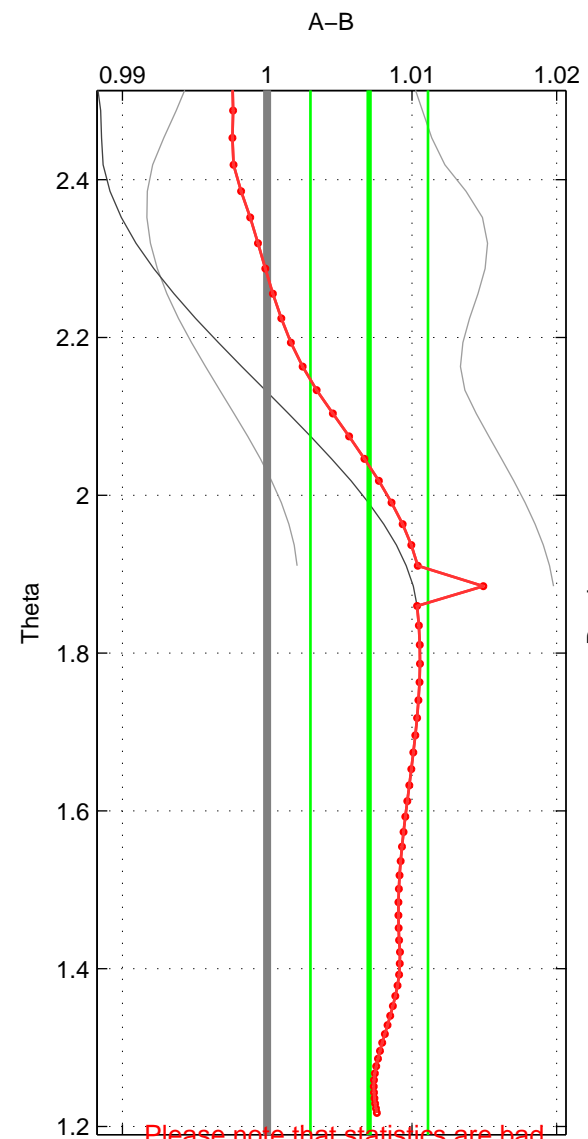

Cruise A (red). Date: Feb 2003 Cruisename: 660-49UF20030225

Cruise B (blue). Date: Jul 1997 Cruisename: 682-49UP19970623

*** "Favourite" values are means of spaces 1 2 3.

	Offset	O.StDev	Ratio	R.Stdev	Rating
SIGMA:	0.262	0.149	1.007	0.004	2
THETA:	0.260	0.152	1.007	0.004	2
DEPTH:	0.273	0.228	1.007	0.006	2
FAV.:	0.265	0.177	1.007	0.005	2

Please note that statistics are bad.

Profiles of A: 6
 Profiles of B: 1
 Diff profs : 3
 WMoffset (A-B): 0.26185
 WMoffset stdev: 0.14879
 WMratio (A/B): 1.0067
 WMratio stdev: 0.0039046

Quality (1-5): 2

Please note that statistics are bad.

Profiles of A: 6
 Profiles of B: 1
 Diff profs : 3
 WMoffset (A-B): 0.26017
 WMoffset stdev: 0.15247
 WMratio (A/B): 1.007
 WMratio stdev: 0.0040621

Quality (1-5): 2

Please note that statistics are bad.

Profiles of A: 6
 Profiles of B: 1
 Diff profs : 3
 WMoffset (A-B): 0.27328
 WMoffset stdev: 0.22849
 WMratio (A/B): 1.0071
 WMratio stdev: 0.0059609

Quality (1-5): 2