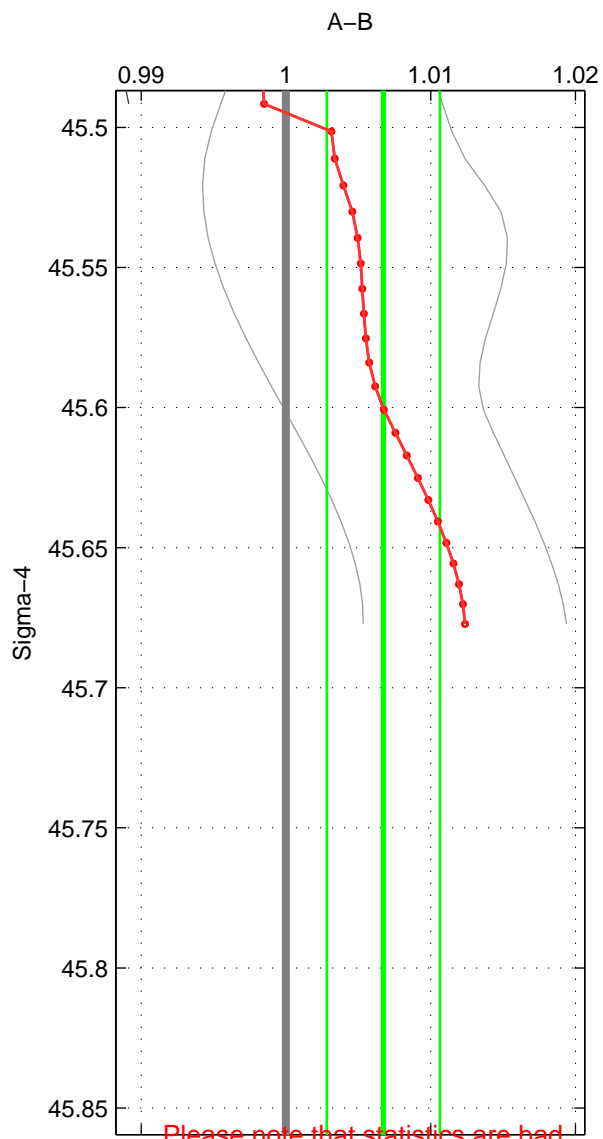

Cruise A (red). Date: Feb 2003 Cruisename: 660-49UF20030225

Cruise B (blue). Date: Jul 1997 Cruisename: 682-49UP19970623

*** "Favourite" values are means of spaces 1 2 3.

	Offset	O.StDev	Ratio	R.Stdev	Rating
SIGMA:	0.262	0.149	1.007	0.004	2
THETA:	0.260	0.152	1.007	0.004	2
DEPTH:	0.273	0.228	1.007	0.006	2
FAV.:	0.265	0.177	1.007	0.005	2

Please note that statistics are bad.

Profiles of A: 6
 Profiles of B: 1
 Diff profs : 3
 WMoffset (A-B): 0.26185
 WMoffset stdev: 0.14879
 WMratio (A/B): 1.0067
 WMratio stdev: 0.0039046

Quality (1-5): 2

Please note that statistics are bad.

Profiles of A: 6
 Profiles of B: 1
 Diff profs : 3
 WMoffset (A-B): 0.26017
 WMoffset stdev: 0.15247
 WMratio (A/B): 1.007
 WMratio stdev: 0.0040621

Quality (1-5): 2

Please note that statistics are bad.

Profiles of A: 6
 Profiles of B: 1
 Diff profs : 3
 WMoffset (A-B): 0.27328
 WMoffset stdev: 0.22849
 WMratio (A/B): 1.0071
 WMratio stdev: 0.0059609

Quality (1-5): 2