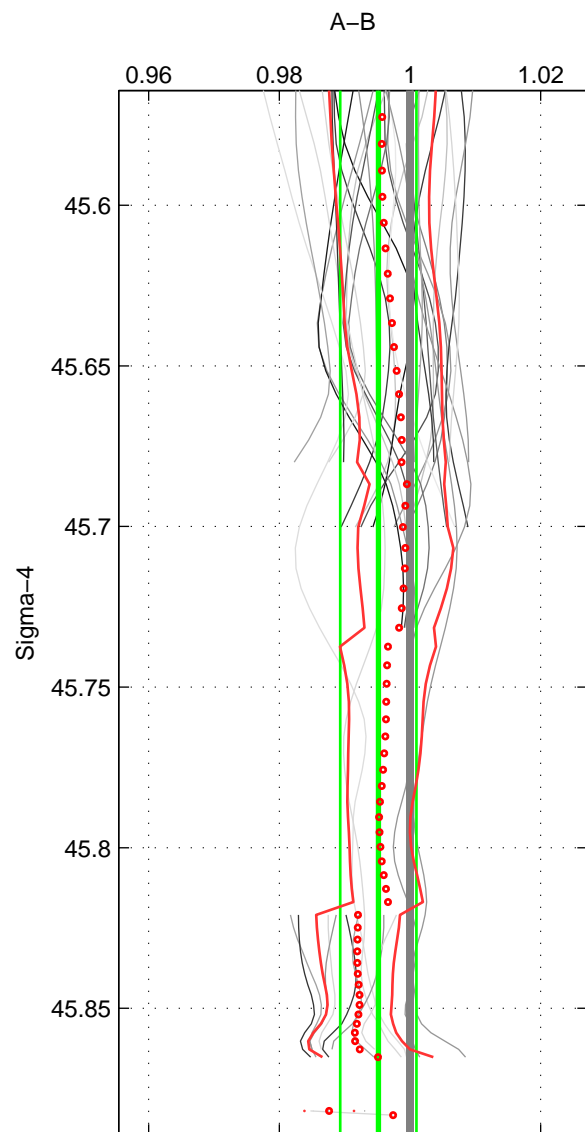

Cruise A (red). Date: Aug 1985 Cruisename: 496-325019850804

Cruise B (blue). Date: May 1999 Cruisename: 687-49UP19990419

*** "Favourite" values are means of spaces 1 2 3.

	Offset	O.StDev	Ratio	R.Stdev	Rating
SIGMA:	-0.192	0.225	0.995	0.006	5
THETA:	-0.193	0.220	0.995	0.006	5
DEPTH:	-0.013	0.113	1.000	0.003	5
FAV. :	-0.133	0.186	0.997	0.005	5

Profiles of A: 20
 Profiles of B: 6
 Diff profs : 27
 WMoffset (A-B): -0.19246
 WMoffset stdev: 0.22536
 WMratio (A/B): 0.99516
 WMratio stdev: 0.005832

Quality (1-5): 5

Profiles of A: 20
 Profiles of B: 6
 Diff profs : 28
 WMoffset (A-B): -0.19293
 WMoffset stdev: 0.22017
 WMratio (A/B): 0.99494
 WMratio stdev: 0.0059082

Quality (1-5): 5

Profiles of A: 20
 Profiles of B: 6
 Diff profs : 27
 WMoffset (A-B): -0.01327
 WMoffset stdev: 0.11285
 WMratio (A/B): 0.99978
 WMratio stdev: 0.0029997

Quality (1-5): 5