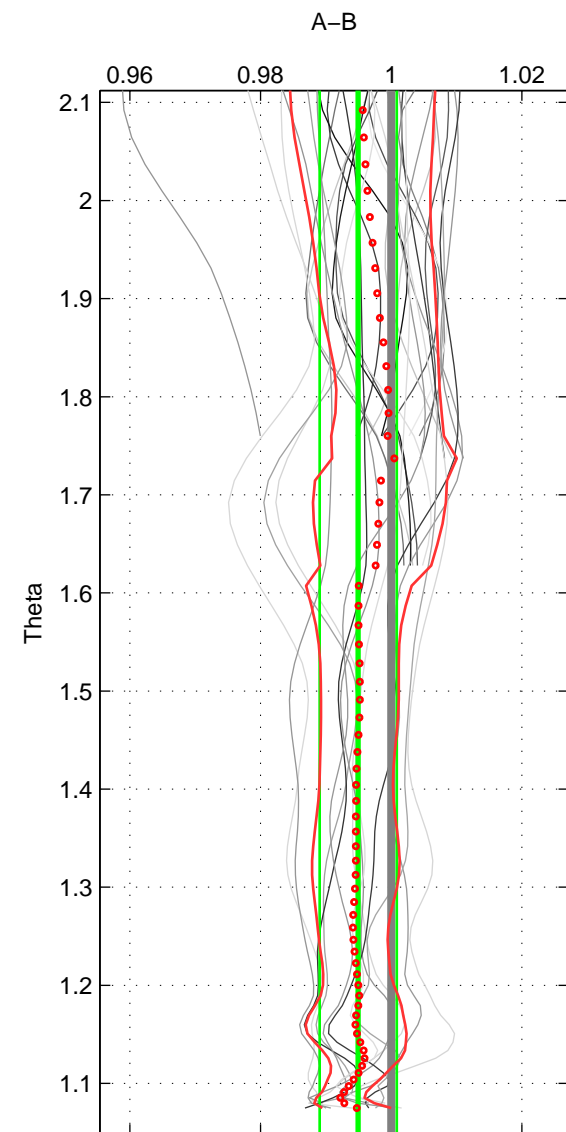

Cruise A (red). Date: Aug 1985 Cruisename: 496-325019850804

Cruise B (blue). Date: May 1999 Cruisename: 687-49UP19990419

*** "Favourite" values are means of spaces 1 2 3.

	Offset	O.StDev	Ratio	R.Stdev	Rating
SIGMA:	-0.192	0.225	0.995	0.006	5
THETA:	-0.193	0.220	0.995	0.006	5
DEPTH:	-0.013	0.113	1.000	0.003	5
FAV. :	-0.133	0.186	0.997	0.005	5

Profiles of A: 20
 Profiles of B: 6
 Diff profs : 27
 WMoffset (A-B): -0.19246
 WMoffset stdev: 0.22536
 WMratio (A/B): 0.99516
 WMratio stdev: 0.005832

Quality (1-5): 5

Profiles of A: 20
 Profiles of B: 6
 Diff profs : 28
 WMoffset (A-B): -0.19293
 WMoffset stdev: 0.22017
 WMratio (A/B): 0.99494
 WMratio stdev: 0.0059082

Quality (1-5): 5

Profiles of A: 20
 Profiles of B: 6
 Diff profs : 27
 WMoffset (A-B): -0.01327
 WMoffset stdev: 0.11285
 WMratio (A/B): 0.99978
 WMratio stdev: 0.0029997

Quality (1-5): 5