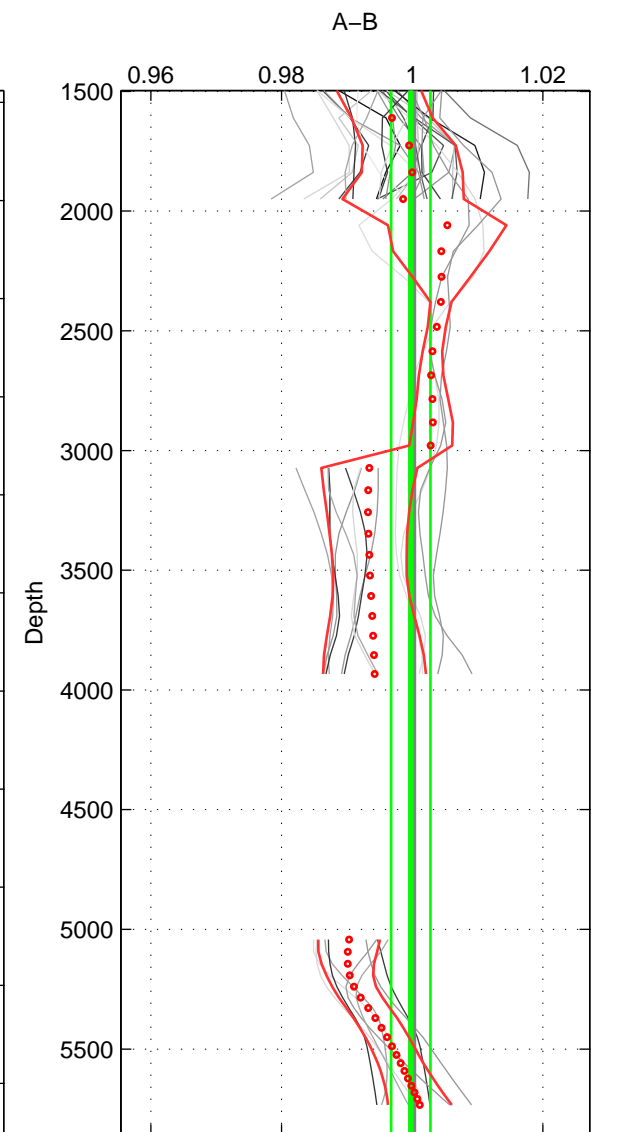

Cruise A (red). Date: Aug 1985 Cruisename: 496-325019850804

Cruise B (blue). Date: May 1999 Cruisename: 687-49UP19990419

*** "Favourite" values are means of spaces 1 2 3.

	Offset	O.StDev	Ratio	R.Stdev	Rating
SIGMA:	-0.192	0.225	0.995	0.006	5
THETA:	-0.193	0.220	0.995	0.006	5
DEPTH:	-0.013	0.113	1.000	0.003	5
FAV. :	-0.133	0.186	0.997	0.005	5

Profiles of A: 20
 Profiles of B: 6
 Diff profs : 27
 WMoffset (A-B): -0.19246
 WMoffset stdev: 0.22536
 WMratio (A/B): 0.99516
 WMratio stdev: 0.005832

Quality (1-5): 5

Profiles of A: 20
 Profiles of B: 6
 Diff profs : 28
 WMoffset (A-B): -0.19293
 WMoffset stdev: 0.22017
 WMratio (A/B): 0.99494
 WMratio stdev: 0.0059082

Quality (1-5): 5

Profiles of A: 20
 Profiles of B: 6
 Diff profs : 27
 WMoffset (A-B): -0.01327
 WMoffset stdev: 0.11285
 WMratio (A/B): 0.99978
 WMratio stdev: 0.0029997

Quality (1-5): 5