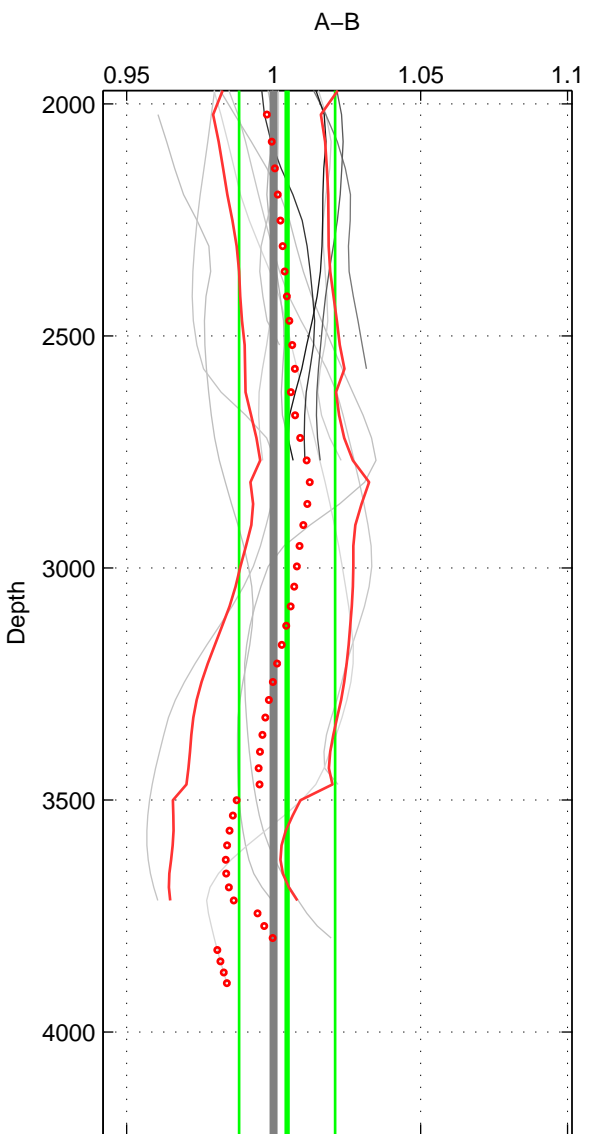

Cruise A (red). Date: Mar 1998 Cruisename: 333-09AR19980228

Cruise B (blue). Date: Apr 2008 Cruisename: 339-09AR20080322

*** "Favourite" values are means of spaces 1 2.

	Offset	O.StDev	Ratio	R.Stdev	Rating
SIGMA:	0.098	0.396	1.003	0.013	5
THETA:	0.226	0.462	1.007	0.015	5
DEPTH:	0.140	0.507	1.005	0.016	4
FAV.:	0.162	0.429	1.005	0.014	5

Profiles of A: 9
 Profiles of B: 20
 Diff profs : 69
 WMoffset (A-B): 0.098076
 WMoffset stdev: 0.39593
 WMratio (A/B): 1.0032
 WMratio stdev: 0.012676

Quality (1-5): 5

Profiles of A: 9
 Profiles of B: 20
 Diff profs : 69
 WMoffset (A-B): 0.22595
 WMoffset stdev: 0.46229
 WMratio (A/B): 1.0074
 WMratio stdev: 0.014875

Quality (1-5): 5

Profiles of A: 9
 Profiles of B: 20
 Diff profs : 66
 WMoffset (A-B): 0.13972
 WMoffset stdev: 0.50669
 WMratio (A/B): 1.0046
 WMratio stdev: 0.016348

Quality (1-5): 4