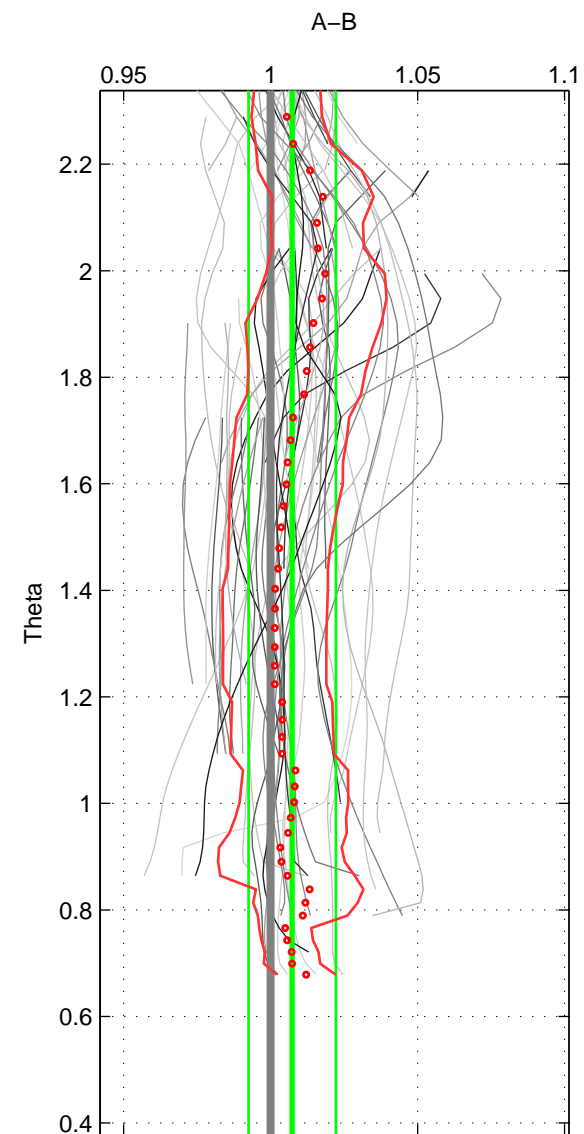

Cruise A (red). Date: Mar 1998 Cruisename: 333-09AR19980228

Cruise B (blue). Date: Apr 2008 Cruisename: 339-09AR20080322

*** "Favourite" values are means of spaces 1 2.

	Offset	O.StDev	Ratio	R.Stdev	Rating
SIGMA:	0.098	0.396	1.003	0.013	5
THETA:	0.226	0.462	1.007	0.015	5
DEPTH:	0.140	0.507	1.005	0.016	4
FAV.:	0.162	0.429	1.005	0.014	5

Profiles of A: 9
 Profiles of B: 20
 Diff profs : 69
 WMoffset (A-B): 0.098076
 WMoffset stdev: 0.39593
 WMratio (A/B): 1.0032
 WMratio stdev: 0.012676

Quality (1-5): 5

Profiles of A: 9
 Profiles of B: 20
 Diff profs : 69
 WMoffset (A-B): 0.22595
 WMoffset stdev: 0.46229
 WMratio (A/B): 1.0074
 WMratio stdev: 0.014875

Quality (1-5): 5

Profiles of A: 9
 Profiles of B: 20
 Diff profs : 66
 WMoffset (A-B): 0.13972
 WMoffset stdev: 0.50669
 WMratio (A/B): 1.0046
 WMratio stdev: 0.016348

Quality (1-5): 4