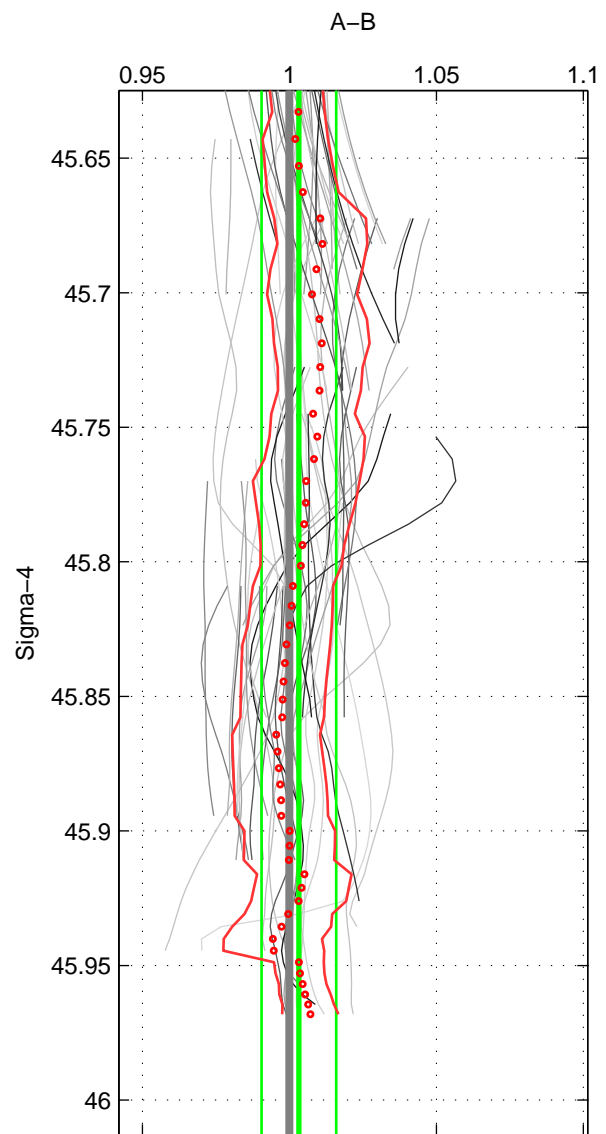

Cruise A (red). Date: Mar 1998 Cruisename: 333-09AR19980228

Cruise B (blue). Date: Apr 2008 Cruisename: 339-09AR20080322

*** "Favourite" values are means of spaces 1 2.

	Offset	O.StDev	Ratio	R.Stdev	Rating
SIGMA:	0.098	0.396	1.003	0.013	5
THETA:	0.226	0.462	1.007	0.015	5
DEPTH:	0.140	0.507	1.005	0.016	4
FAV.:	0.162	0.429	1.005	0.014	5

Profiles of A: 9
 Profiles of B: 20
 Diff profs : 69
 WMoffset (A-B): 0.098076
 WMoffset stdev: 0.39593
 WMratio (A/B): 1.0032
 WMratio stdev: 0.012676

Quality (1-5): 5

Profiles of A: 9
 Profiles of B: 20
 Diff profs : 69
 WMoffset (A-B): 0.22595
 WMoffset stdev: 0.46229
 WMratio (A/B): 1.0074
 WMratio stdev: 0.014875

Quality (1-5): 5

Profiles of A: 9
 Profiles of B: 20
 Diff profs : 66
 WMoffset (A-B): 0.13972
 WMoffset stdev: 0.50669
 WMratio (A/B): 1.0046
 WMratio stdev: 0.016348

Quality (1-5): 4