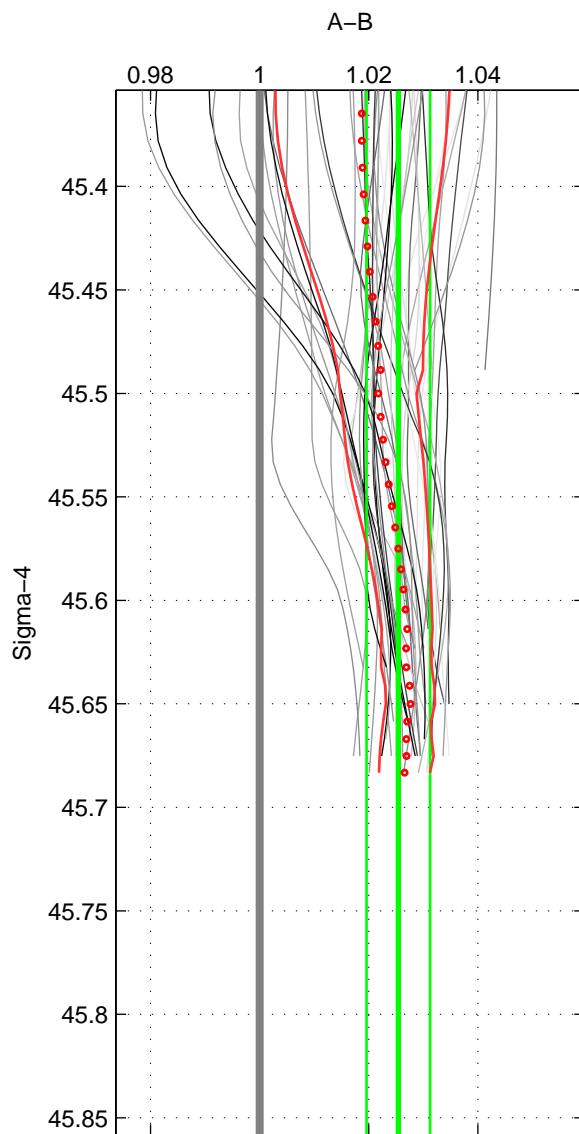

Cruise A (red). Date: May 2001 Cruisename: 655-49UF20010509  
 Cruise B (blue). Date: Feb 2003 Cruisename: 660-49UF20030225

\*\*\* "Favourite" values are means of spaces 1 2.

	Offset	O.StDev	Ratio	R.Stdev	Rating
SIGMA:	1.001	0.226	1.025	0.006	5
THETA:	1.013	0.250	1.026	0.006	5
DEPTH:	1.232	0.140	1.031	0.004	3
FAV.:	1.007	0.238	1.026	0.006	5

Profiles of A: 17  
 Profiles of B: 9  
 Diff profs : 44  
 WMoffset (A-B): 1.0006  
 WMoffset stdev: 0.22646  
 WMratio (A/B): 1.0254  
 WMratio stdev: 0.005823

Quality (1-5): 5

Profiles of A: 17  
 Profiles of B: 9  
 Diff profs : 44  
 WMoffset (A-B): 1.0125  
 WMoffset stdev: 0.24983  
 WMratio (A/B): 1.0257  
 WMratio stdev: 0.0064309

Quality (1-5): 5

Profiles of A: 17  
 Profiles of B: 9  
 Diff profs : 44  
 WMoffset (A-B): 1.232  
 WMoffset stdev: 0.13973  
 WMratio (A/B): 1.0313  
 WMratio stdev: 0.0038492

Quality (1-5): 3

Please note that statistics are bad.