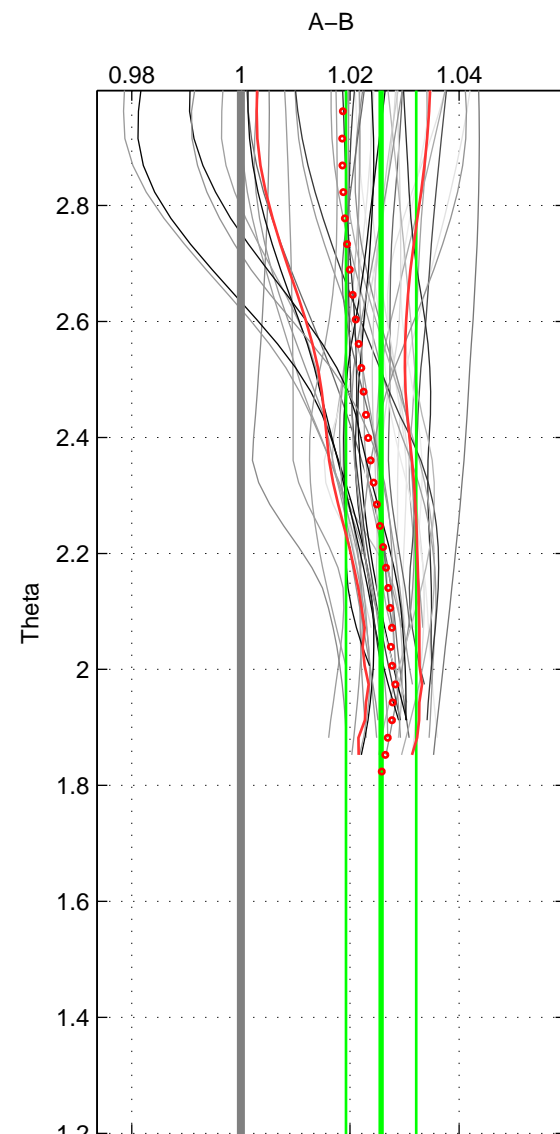

Cruise A (red). Date: May 2001 Cruisename: 655-49UF20010509  
 Cruise B (blue). Date: Feb 2003 Cruisename: 660-49UF20030225

\*\*\* "Favourite" values are means of spaces 1 2.

	Offset	O.StDev	Ratio	R.Stdev	Rating
SIGMA:	1.001	0.226	1.025	0.006	5
THETA:	1.013	0.250	1.026	0.006	5
DEPTH:	1.232	0.140	1.031	0.004	3
FAV.:	1.007	0.238	1.026	0.006	5

Profiles of A: 17  
 Profiles of B: 9  
 Diff profs : 44  
 WMoffset (A-B): 1.0006  
 WMoffset stdev: 0.22646  
 WMratio (A/B): 1.0254  
 WMratio stdev: 0.005823

Quality (1-5): 5

Profiles of A: 17  
 Profiles of B: 9  
 Diff profs : 44  
 WMoffset (A-B): 1.0125  
 WMoffset stdev: 0.24983  
 WMratio (A/B): 1.0257  
 WMratio stdev: 0.0064309

Quality (1-5): 5

Profiles of A: 17  
 Profiles of B: 9  
 Diff profs : 44  
 WMoffset (A-B): 1.232  
 WMoffset stdev: 0.13973  
 WMratio (A/B): 1.0313  
 WMratio stdev: 0.0038492

Quality (1-5): 3

Please note that statistics are bad.