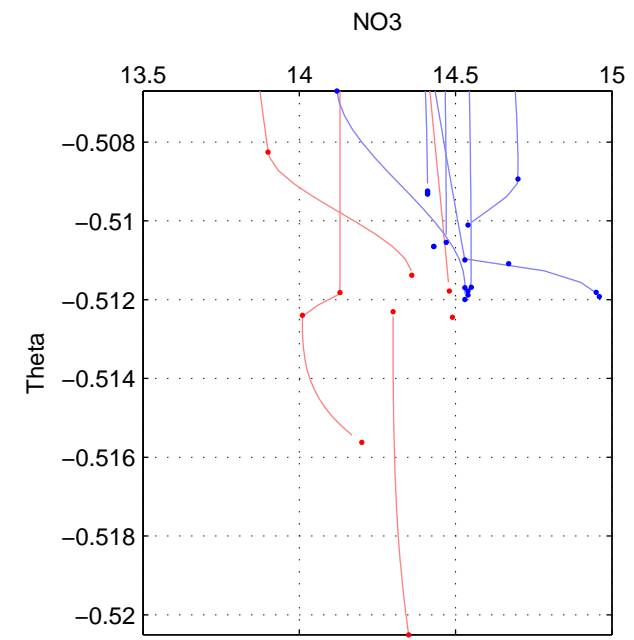

Cruise A (red). Date: Aug 2003 Cruisename: 40-18SN20030806

Cruise B (blue). Date: Aug 2004 Cruisename: 56-32H120040718

*** "Favourite" values are those of space 2.

	Offset	O.StDev	Ratio	R.Stdev	Rating
SIGMA:	NaN	NaN	NaN	NaN	NaN
THETA:	-0.283	0.218	0.981	0.015	3
DEPTH:	NaN	NaN	NaN	NaN	NaN
FAV. :	-0.283	0.218	0.981	0.015	3

Profiles of A: 3
 Profiles of B: 6
 Diff profs : 5
 WMoffset (A-B): -0.28299
 WMoffset stdev: 0.2178
 WMratio (A/B): 0.98052
 WMratio stdev: 0.01498

Quality (1-5): 3