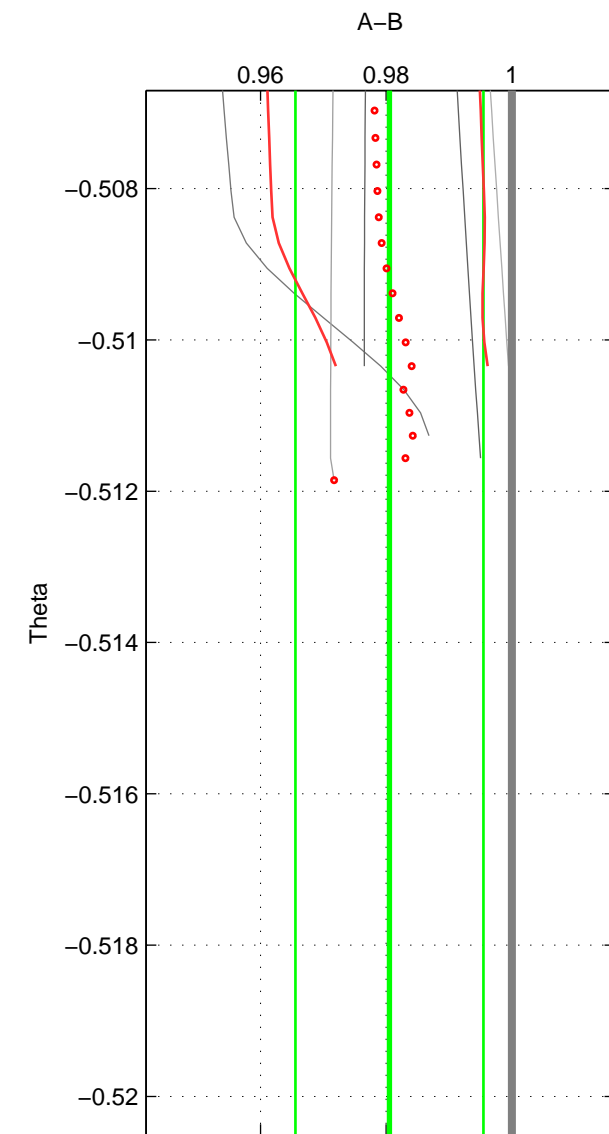

Cruise A (red). Date: Aug 2003 Cruisename: 40-18SN20030806

Cruise B (blue). Date: Aug 2004 Cruisename: 56-32H120040718

*** "Favourite" values are those of space 2.

	Offset	O.StDev	Ratio	R.Stdev	Rating
SIGMA:	NaN	NaN	NaN	NaN	NaN
THETA:	-0.283	0.218	0.981	0.015	3
DEPTH:	NaN	NaN	NaN	NaN	NaN
FAV. :	-0.283	0.218	0.981	0.015	3

Profiles of A: 3
 Profiles of B: 6
 Diff profs : 5
 WMoffset (A-B): -0.28299
 WMoffset stdev: 0.2178
 WMratio (A/B): 0.98052
 WMratio stdev: 0.01498

Quality (1-5): 3