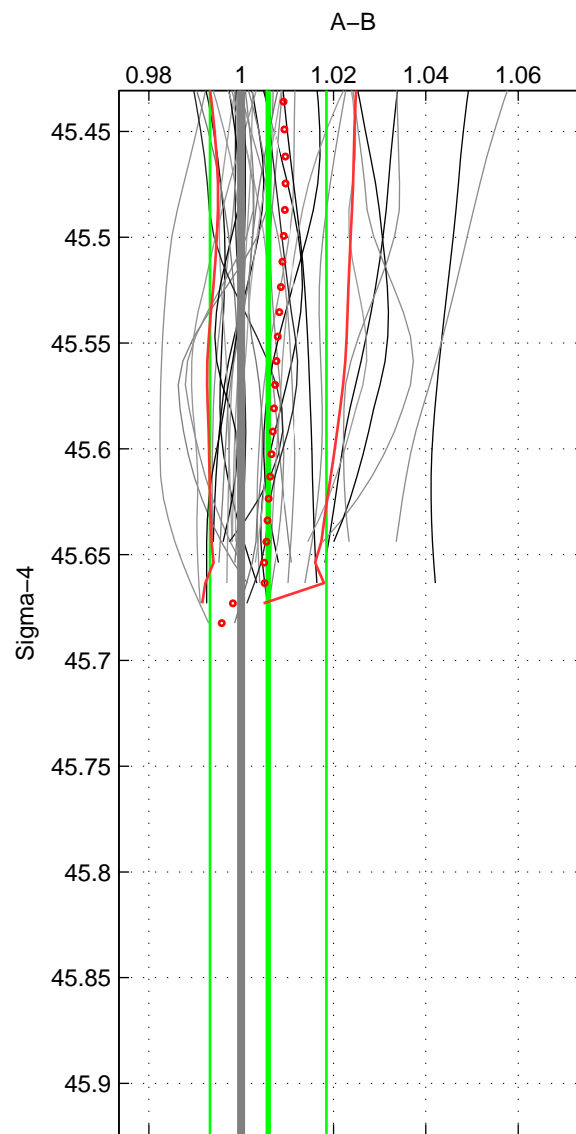

Cruise A (red). Date: Oct 1998 Cruisename: 686-49UP19980916  
 Cruise B (blue). Date: Feb 2007 Cruisename: 714-49UP20070118

\*\*\* "Favourite" values are those of space 2.

	Offset	O.StDev	Ratio	R.Stdev	Rating
SIGMA:	0.229	0.498	1.006	0.013	4
THETA:	0.135	0.427	1.003	0.011	5
DEPTH:	0.270	0.096	1.007	0.002	3
FAV.:	0.135	0.427	1.003	0.011	5

Profiles of A: 20  
 Profiles of B: 25  
 Diff profs : 37  
 WMoffset (A-B): 0.22948  
 WMoffset stdev: 0.49811  
 WMratio (A/B): 1.0059  
 WMratio stdev: 0.012627

Quality (1-5): 4

Profiles of A: 20  
 Profiles of B: 25  
 Diff profs : 37  
 WMoffset (A-B): 0.13477  
 WMoffset stdev: 0.4269  
 WMratio (A/B): 1.0033  
 WMratio stdev: 0.010609

Quality (1-5): 5

Profiles of A: 20  
 Profiles of B: 25  
 Diff profs : 37  
 WMoffset (A-B): 0.2703  
 WMoffset stdev: 0.095798  
 WMratio (A/B): 1.007  
 WMratio stdev: 0.0023583

Quality (1-5): 3

Please note that statistics are bad.