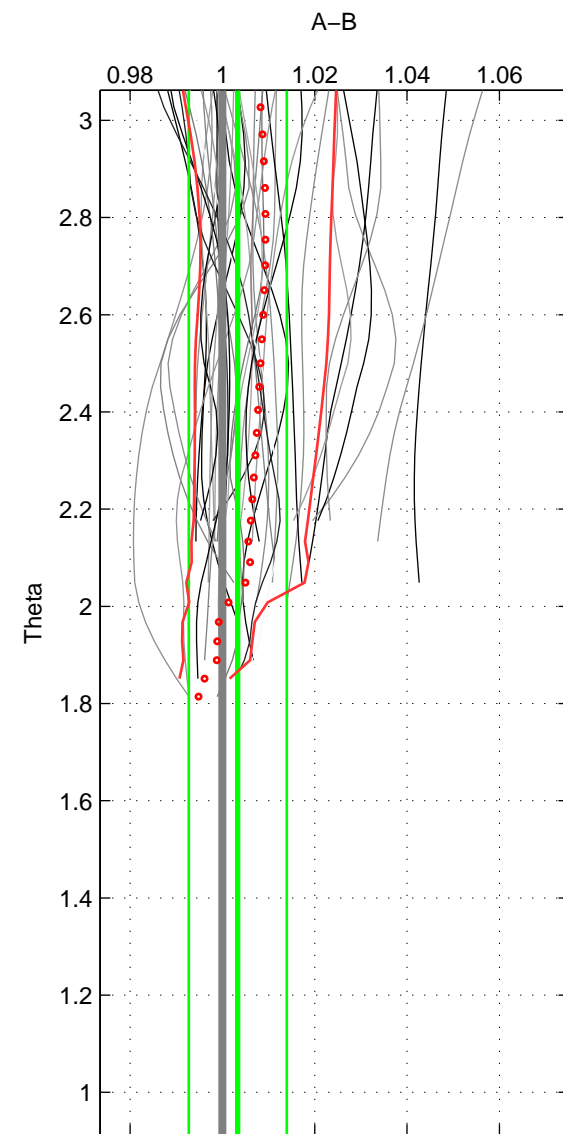

Cruise A (red). Date: Oct 1998 Cruisename: 686-49UP19980916  
 Cruise B (blue). Date: Feb 2007 Cruisename: 714-49UP20070118

\*\*\* "Favourite" values are those of space 2.

	Offset	O.StDev	Ratio	R.Stdev	Rating
SIGMA:	0.229	0.498	1.006	0.013	4
THETA:	0.135	0.427	1.003	0.011	5
DEPTH:	0.270	0.096	1.007	0.002	3
FAV.:	0.135	0.427	1.003	0.011	5

Profiles of A: 20  
 Profiles of B: 25  
 Diff profs : 37  
 WMoffset (A-B): 0.22948  
 WMoffset stdev: 0.49811  
 WMratio (A/B): 1.0059  
 WMratio stdev: 0.012627

Quality (1-5): 4

Profiles of A: 20  
 Profiles of B: 25  
 Diff profs : 37  
 WMoffset (A-B): 0.13477  
 WMoffset stdev: 0.4269  
 WMratio (A/B): 1.0033  
 WMratio stdev: 0.010609

Quality (1-5): 5

Profiles of A: 20  
 Profiles of B: 25  
 Diff profs : 37  
 WMoffset (A-B): 0.2703  
 WMoffset stdev: 0.095798  
 WMratio (A/B): 1.007  
 WMratio stdev: 0.0023583

Quality (1-5): 3

Please note that statistics are bad.