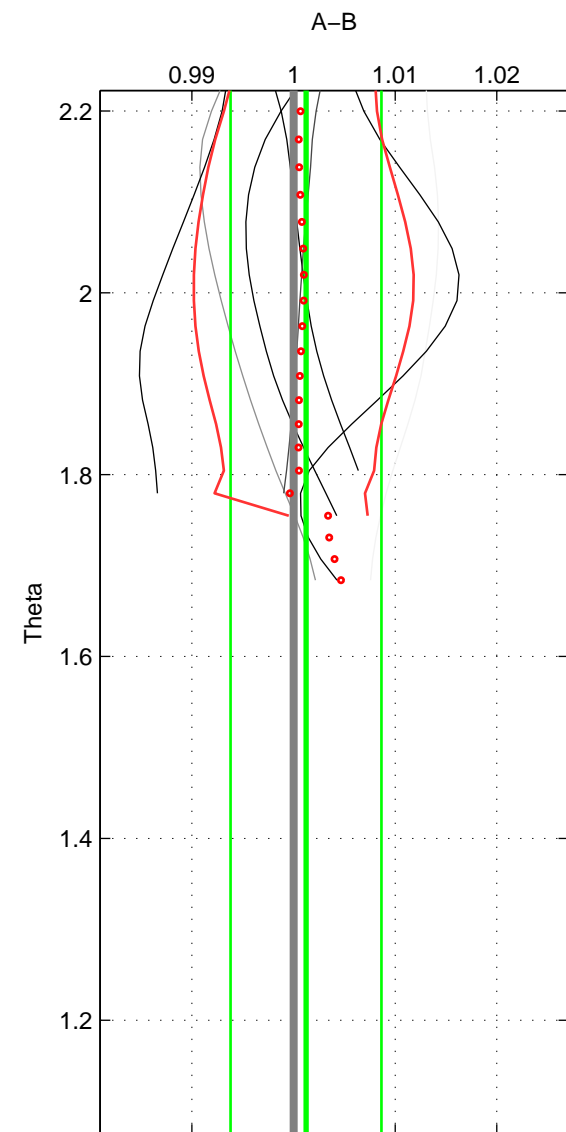

Cruise A (red). Date: Jun 2001 Cruisename: 591-49NZ20010604

Cruise B (blue). Date: Jul 2008 Cruisename: 678-49UF20080617

\*\*\* "Favourite" values are means of spaces 1 2.

	Offset	O.StDev	Ratio	R.Stdev	Rating
SIGMA:	0.075	0.278	1.002	0.007	4
THETA:	0.052	0.312	1.001	0.007	4
DEPTH:	0.100	0.041	1.002	0.001	3
FAV. :	0.064	0.295	1.002	0.007	4

Profiles of A: 6  
 Profiles of B: 6  
 Diff profs : 7  
 WMoffset (A-B): 0.075429  
 WMoffset stdev: 0.27808  
 WMratio (A/B): 1.0018  
 WMratio stdev: 0.006658

Quality (1-5): 4

Profiles of A: 6  
 Profiles of B: 6  
 Diff profs : 7  
 WMoffset (A-B): 0.051946  
 WMoffset stdev: 0.31213  
 WMratio (A/B): 1.0012  
 WMratio stdev: 0.0074188

Quality (1-5): 4

Profiles of A: 6  
 Profiles of B: 6  
 Diff profs : 7  
 WMoffset (A-B): 0.10009  
 WMoffset stdev: 0.040728  
 WMratio (A/B): 1.0024  
 WMratio stdev: 0.00095852

Quality (1-5): 3

Please note that statistics are bad.