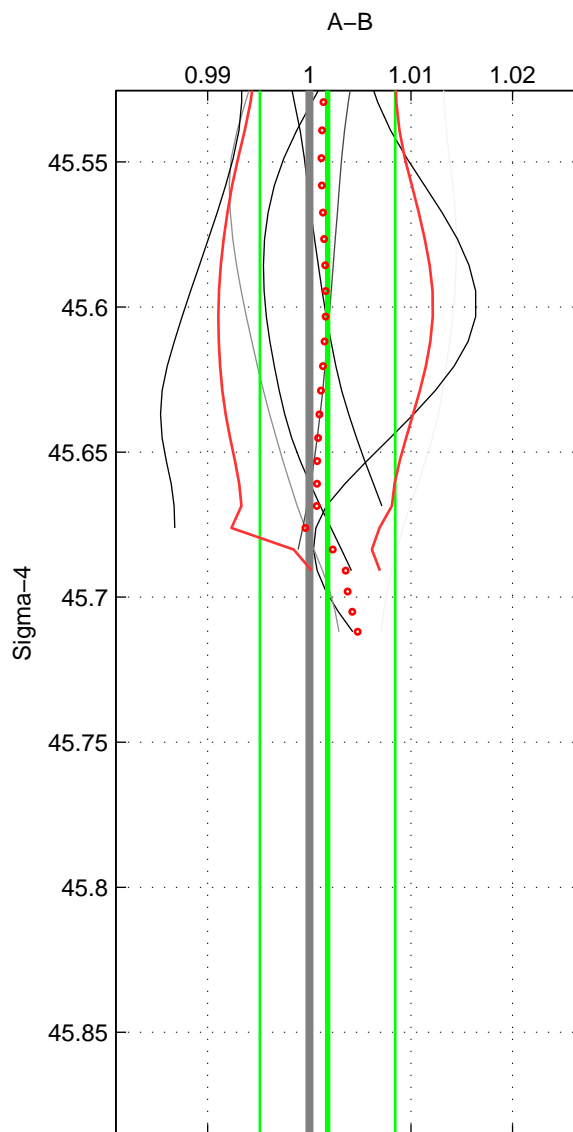

Cruise A (red). Date: Jun 2001 Cruisename: 591-49NZ20010604

Cruise B (blue). Date: Jul 2008 Cruisename: 678-49UF20080617

\*\*\* "Favourite" values are means of spaces 1 2.

	Offset	O.StDev	Ratio	R.Stdev	Rating
SIGMA:	0.075	0.278	1.002	0.007	4
THETA:	0.052	0.312	1.001	0.007	4
DEPTH:	0.100	0.041	1.002	0.001	3
FAV. :	0.064	0.295	1.002	0.007	4

Profiles of A: 6  
 Profiles of B: 6  
 Diff profs : 7  
 WMoffset (A-B): 0.075429  
 WMoffset stdev: 0.27808  
 WMratio (A/B): 1.0018  
 WMratio stdev: 0.006658

Quality (1-5): 4

Profiles of A: 6  
 Profiles of B: 6  
 Diff profs : 7  
 WMoffset (A-B): 0.051946  
 WMoffset stdev: 0.31213  
 WMratio (A/B): 1.0012  
 WMratio stdev: 0.0074188

Quality (1-5): 4

Profiles of A: 6  
 Profiles of B: 6  
 Diff profs : 7  
 WMoffset (A-B): 0.10009  
 WMoffset stdev: 0.040728  
 WMratio (A/B): 1.0024  
 WMratio stdev: 0.00095852

Quality (1-5): 3

Please note that statistics are bad.