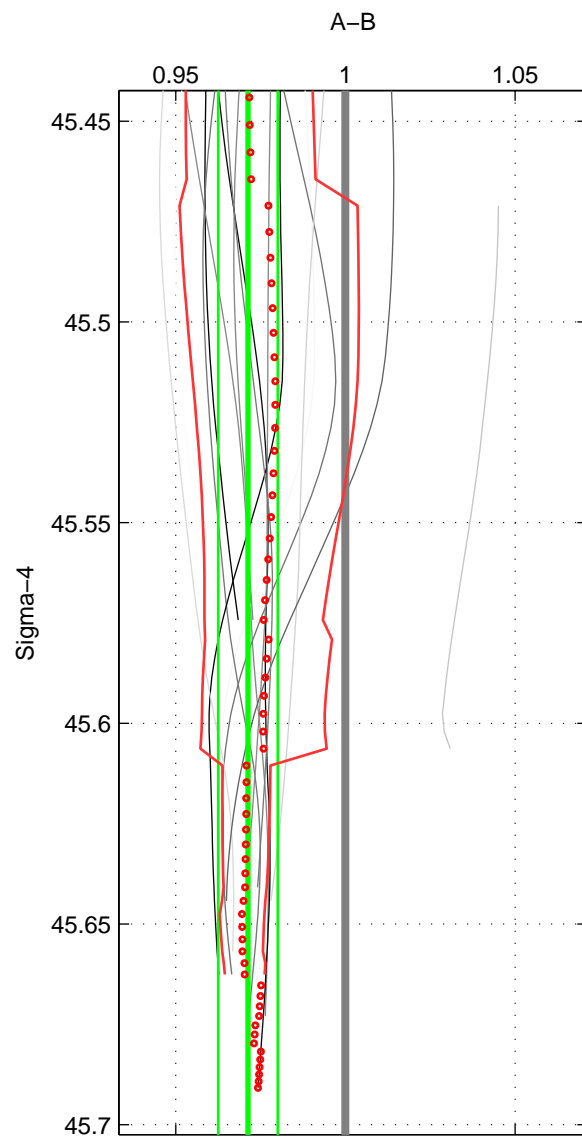

Cruise A (red). Date: Feb 2008 Cruisename: 676-49UF20080117  
 Cruise B (blue). Date: May 1999 Cruisename: 687-49UP19990419

\*\*\* "Favourite" values are means of spaces 1 2 3.

	Offset	O.StDev	Ratio	R.Stdev	Rating
SIGMA:	-1.214	0.380	0.971	0.009	4
THETA:	-1.180	0.365	0.972	0.008	4
DEPTH:	-0.996	0.665	0.976	0.016	4
FAV. :	-1.130	0.470	0.973	0.011	4

Profiles of A: 6  
 Profiles of B: 5  
 Diff profs : 15  
 WMoffset (A-B): -1.2136  
 WMoffset stdev: 0.37955  
 WMratio (A/B): 0.97127  
 WMratio stdev: 0.0087657

Quality (1-5): 4

Profiles of A: 6  
 Profiles of B: 5  
 Diff profs : 15  
 WMoffset (A-B): -1.1801  
 WMoffset stdev: 0.36505  
 WMratio (A/B): 0.97209  
 WMratio stdev: 0.0084359

Quality (1-5): 4

Profiles of A: 6  
 Profiles of B: 5  
 Diff profs : 15  
 WMoffset (A-B): -0.99619  
 WMoffset stdev: 0.66514  
 WMratio (A/B): 0.97639  
 WMratio stdev: 0.015677

Quality (1-5): 4