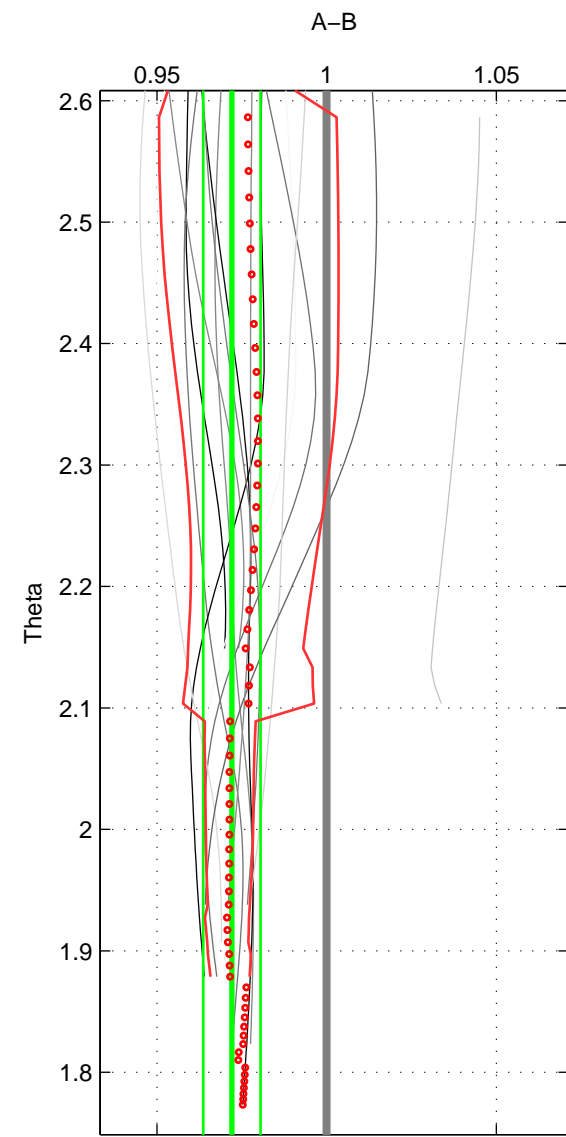

Cruise A (red). Date: Feb 2008 Cruisename: 676-49UF20080117  
 Cruise B (blue). Date: May 1999 Cruisename: 687-49UP19990419

\*\*\* "Favourite" values are means of spaces 1 2 3.

	Offset	O.StDev	Ratio	R.Stdev	Rating
SIGMA:	-1.214	0.380	0.971	0.009	4
THETA:	-1.180	0.365	0.972	0.008	4
DEPTH:	-0.996	0.665	0.976	0.016	4
FAV. :	-1.130	0.470	0.973	0.011	4

Profiles of A: 6  
 Profiles of B: 5  
 Diff profs : 15  
 WMoffset (A-B): -1.2136  
 WMoffset stdev: 0.37955  
 WMratio (A/B): 0.97127  
 WMratio stdev: 0.0087657

Quality (1-5): 4

Profiles of A: 6  
 Profiles of B: 5  
 Diff profs : 15  
 WMoffset (A-B): -1.1801  
 WMoffset stdev: 0.36505  
 WMratio (A/B): 0.97209  
 WMratio stdev: 0.0084359

Quality (1-5): 4

Profiles of A: 6  
 Profiles of B: 5  
 Diff profs : 15  
 WMoffset (A-B): -0.99619  
 WMoffset stdev: 0.66514  
 WMratio (A/B): 0.97639  
 WMratio stdev: 0.015677

Quality (1-5): 4