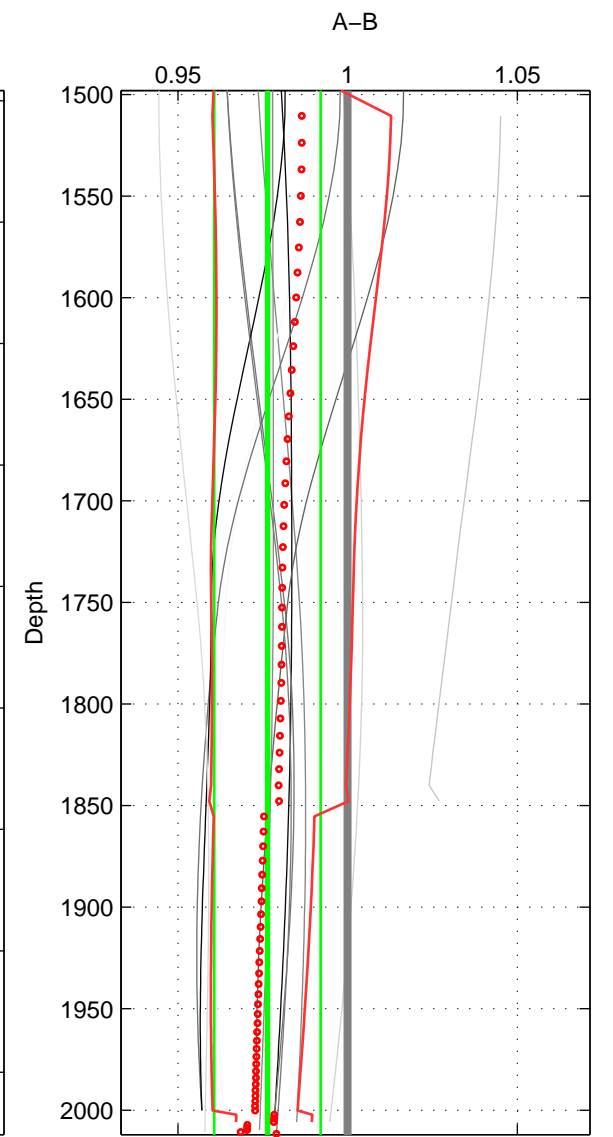

Cruise A (red). Date: Feb 2008 Cruisename: 676-49UF20080117  
 Cruise B (blue). Date: May 1999 Cruisename: 687-49UP19990419

\*\*\* "Favourite" values are means of spaces 1 2 3.

	Offset	O.StDev	Ratio	R.Stdev	Rating
SIGMA:	-1.214	0.380	0.971	0.009	4
THETA:	-1.180	0.365	0.972	0.008	4
DEPTH:	-0.996	0.665	0.976	0.016	4
FAV. :	-1.130	0.470	0.973	0.011	4

Profiles of A: 6  
 Profiles of B: 5  
 Diff profs : 15  
 WMoffset (A-B): -1.2136  
 WMoffset stdev: 0.37955  
 WMratio (A/B): 0.97127  
 WMratio stdev: 0.0087657

Quality (1-5): 4

Profiles of A: 6  
 Profiles of B: 5  
 Diff profs : 15  
 WMoffset (A-B): -1.1801  
 WMoffset stdev: 0.36505  
 WMratio (A/B): 0.97209  
 WMratio stdev: 0.0084359

Quality (1-5): 4

Profiles of A: 6  
 Profiles of B: 5  
 Diff profs : 15  
 WMoffset (A-B): -0.99619  
 WMoffset stdev: 0.66514  
 WMratio (A/B): 0.97639  
 WMratio stdev: 0.015677

Quality (1-5): 4