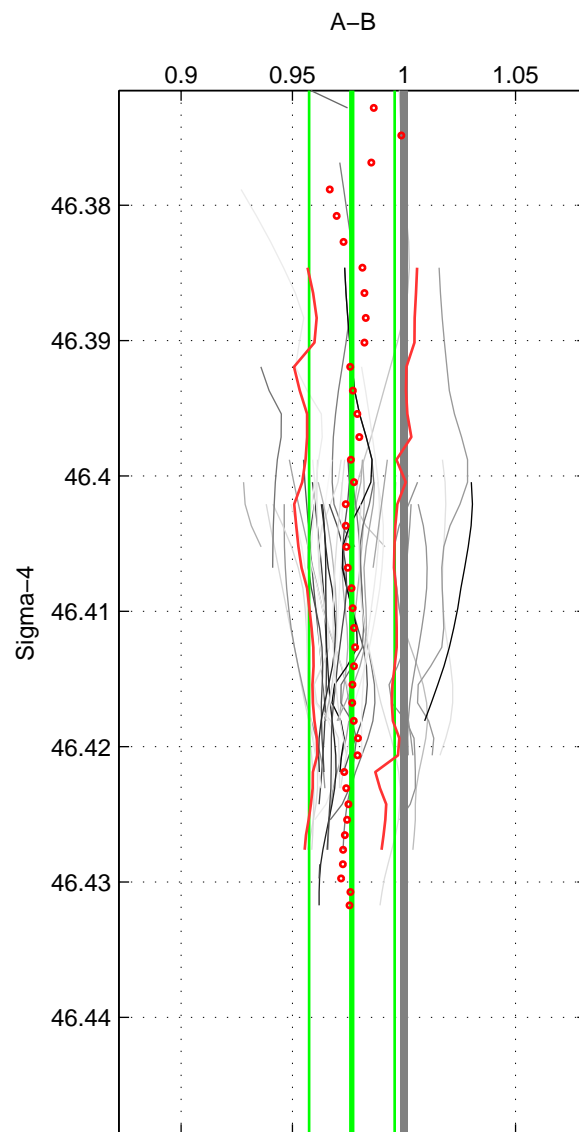

Cruise A (red). Date: Nov 1992 Cruisename: 86-58JH19921105

Cruise B (blue). Date: Aug 1993 Cruisename: 87-58JH19930730

\*\*\* "Favourite" values are means of spaces 1 2 3.

	Offset	O.StDev	Ratio	R.Stdev	Rating
SIGMA:	-0.347	0.282	0.977	0.019	4
THETA:	-0.331	0.301	0.978	0.020	4
DEPTH:	-0.466	0.095	0.969	0.006	4
FAV. :	-0.381	0.226	0.974	0.015	4

Profiles of A: 12  
 Profiles of B: 8  
 Diff profs : 42  
 WMoffset (A-B): -0.3467  
 WMoffset stdev: 0.28228  
 WMratio (A/B): 0.9766  
 WMratio stdev: 0.019184

Quality (1-5): 4

Profiles of A: 12  
 Profiles of B: 8  
 Diff profs : 42  
 WMoffset (A-B): -0.3311  
 WMoffset stdev: 0.30118  
 WMratio (A/B): 0.97766  
 WMratio stdev: 0.020462

Quality (1-5): 4

Profiles of A: 12  
 Profiles of B: 8  
 Diff profs : 42  
 WMoffset (A-B): -0.46597  
 WMoffset stdev: 0.09486  
 WMratio (A/B): 0.96852  
 WMratio stdev: 0.0064097

Quality (1-5): 4