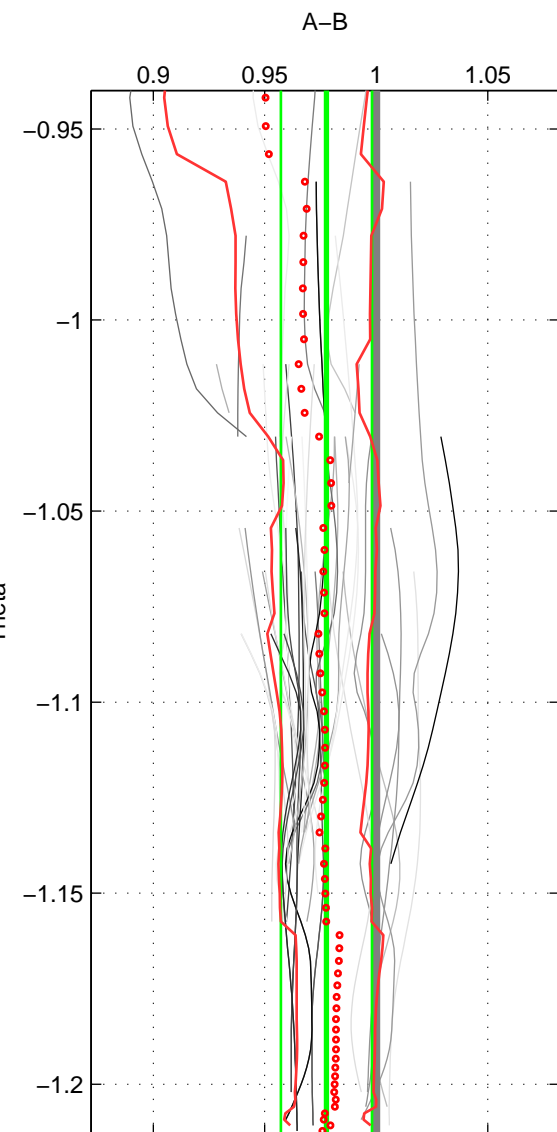

Cruise A (red). Date: Nov 1992 Cruisename: 86-58JH19921105

Cruise B (blue). Date: Aug 1993 Cruisename: 87-58JH19930730

\*\*\* "Favourite" values are means of spaces 1 2 3.

	Offset	O.StDev	Ratio	R.Stdev	Rating
SIGMA:	-0.347	0.282	0.977	0.019	4
THETA:	-0.331	0.301	0.978	0.020	4
DEPTH:	-0.466	0.095	0.969	0.006	4
FAV. :	-0.381	0.226	0.974	0.015	4

Profiles of A: 12  
 Profiles of B: 8  
 Diff profs : 42  
 WMoffset (A-B): -0.3467  
 WMoffset stdev: 0.28228  
 WMratio (A/B): 0.9766  
 WMratio stdev: 0.019184

Quality (1-5): 4

Profiles of A: 12  
 Profiles of B: 8  
 Diff profs : 42  
 WMoffset (A-B): -0.3311  
 WMoffset stdev: 0.30118  
 WMratio (A/B): 0.97766  
 WMratio stdev: 0.020462

Quality (1-5): 4

Profiles of A: 12  
 Profiles of B: 8  
 Diff profs : 42  
 WMoffset (A-B): -0.46597  
 WMoffset stdev: 0.09486  
 WMratio (A/B): 0.96852  
 WMratio stdev: 0.0064097

Quality (1-5): 4