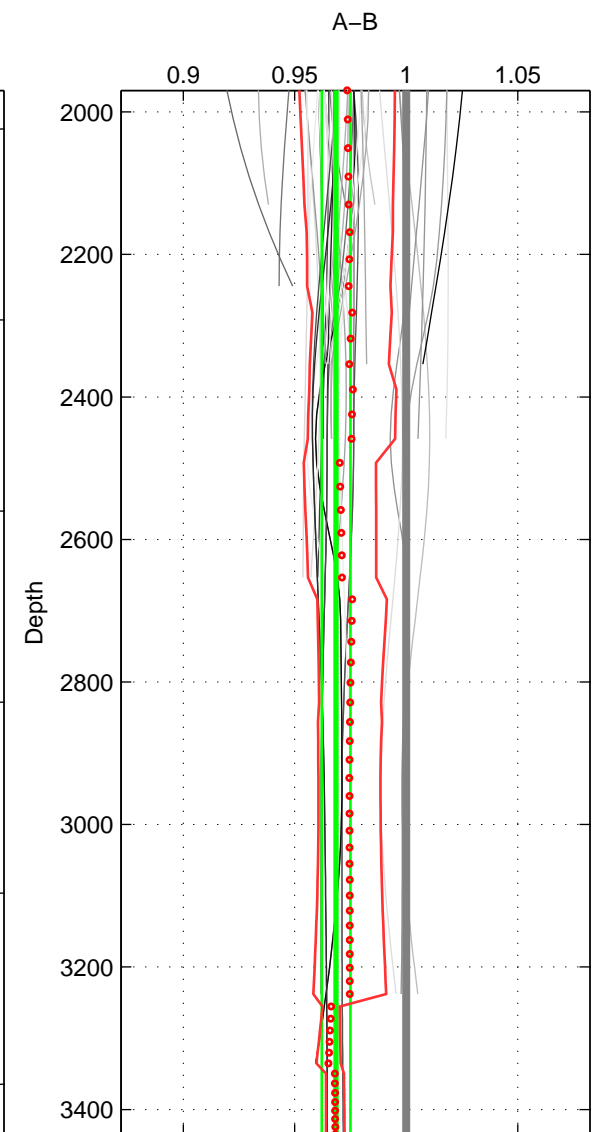

Cruise A (red). Date: Nov 1992 Cruisename: 86-58JH19921105

Cruise B (blue). Date: Aug 1993 Cruisename: 87-58JH19930730

\*\*\* "Favourite" values are means of spaces 1 2 3.

	Offset	O.StDev	Ratio	R.Stdev	Rating
SIGMA:	-0.347	0.282	0.977	0.019	4
THETA:	-0.331	0.301	0.978	0.020	4
DEPTH:	-0.466	0.095	0.969	0.006	4
FAV. :	-0.381	0.226	0.974	0.015	4

Profiles of A: 12  
 Profiles of B: 8  
 Diff profs : 42  
 WMoffset (A-B): -0.3467  
 WMoffset stdev: 0.28228  
 WMratio (A/B): 0.9766  
 WMratio stdev: 0.019184

Quality (1-5): 4

Profiles of A: 12  
 Profiles of B: 8  
 Diff profs : 42  
 WMoffset (A-B): -0.3311  
 WMoffset stdev: 0.30118  
 WMratio (A/B): 0.97766  
 WMratio stdev: 0.020462

Quality (1-5): 4

Profiles of A: 12  
 Profiles of B: 8  
 Diff profs : 42  
 WMoffset (A-B): -0.46597  
 WMoffset stdev: 0.09486  
 WMratio (A/B): 0.96852  
 WMratio stdev: 0.0064097

Quality (1-5): 4