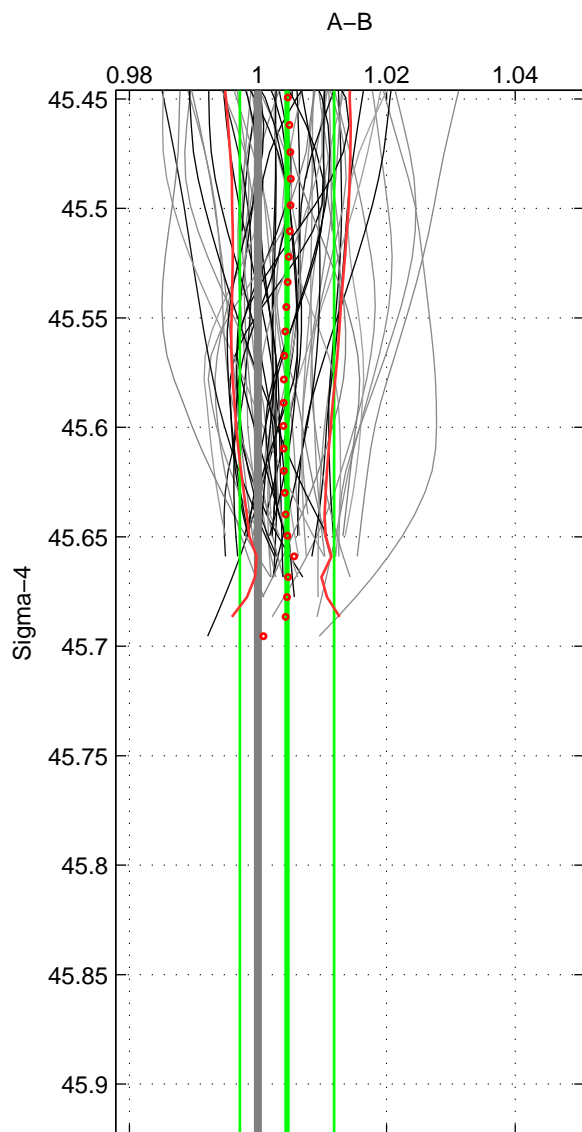

Cruise A (red). Date: Feb 2003 Cruisename: 660-49UF20030225

Cruise B (blue). Date: Jul 2008 Cruisename: 678-49UF20080617

*** "Favourite" values are those of space 2.

	Offset	O.StDev	Ratio	R.Stdev	Rating
SIGMA:	0.179	0.291	1.005	0.007	4
THETA:	0.203	0.327	1.005	0.008	5
DEPTH:	0.184	0.031	1.005	0.001	3
FAV.:	0.203	0.327	1.005	0.008	5

Profiles of A: 42
 Profiles of B: 27
 Diff profs : 63
 WMoffset (A-B): 0.1786
 WMoffset stdev: 0.29114
 WMratio (A/B): 1.0045
 WMratio stdev: 0.0073308

Quality (1-5): 4

Profiles of A: 42
 Profiles of B: 27
 Diff profs : 63
 WMoffset (A-B): 0.20324
 WMoffset stdev: 0.3275
 WMratio (A/B): 1.0051
 WMratio stdev: 0.0081781

Quality (1-5): 5

Profiles of A: 42
 Profiles of B: 27
 Diff profs : 63
 WMoffset (A-B): 0.1841
 WMoffset stdev: 0.030835
 WMratio (A/B): 1.0047
 WMratio stdev: 0.00073402

Quality (1-5): 3

Please note that statistics are bad.