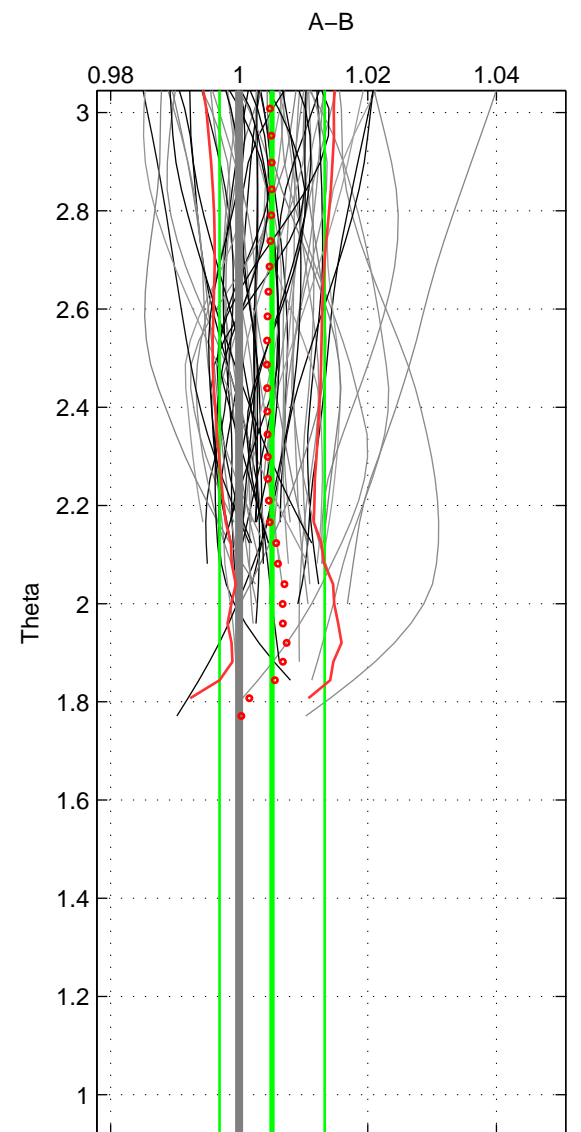

Cruise A (red). Date: Feb 2003 Cruisename: 660-49UF20030225

Cruise B (blue). Date: Jul 2008 Cruisename: 678-49UF20080617

*** "Favourite" values are those of space 2.

	Offset	O.StDev	Ratio	R.Stdev	Rating
SIGMA:	0.179	0.291	1.005	0.007	4
THETA:	0.203	0.327	1.005	0.008	5
DEPTH:	0.184	0.031	1.005	0.001	3
FAV.:	0.203	0.327	1.005	0.008	5

Profiles of A: 42
 Profiles of B: 27
 Diff profs : 63
 WMoffset (A-B): 0.1786
 WMoffset stdev: 0.29114
 WMratio (A/B): 1.0045
 WMratio stdev: 0.0073308

Quality (1-5): 4

Profiles of A: 42
 Profiles of B: 27
 Diff profs : 63
 WMoffset (A-B): 0.20324
 WMoffset stdev: 0.3275
 WMratio (A/B): 1.0051
 WMratio stdev: 0.0081781

Quality (1-5): 5

Profiles of A: 42
 Profiles of B: 27
 Diff profs : 63
 WMoffset (A-B): 0.1841
 WMoffset stdev: 0.030835
 WMratio (A/B): 1.0047
 WMratio stdev: 0.00073402

Quality (1-5): 3

Please note that statistics are bad.