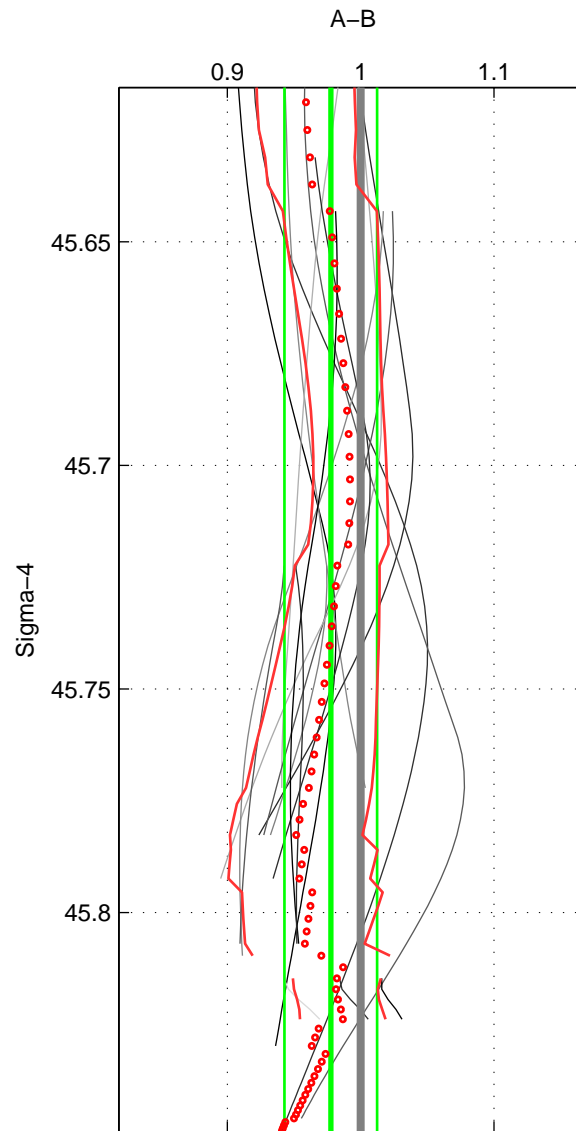

Cruise A (red). Date: Feb 2009 Cruisename: 278-45CE20090206

Cruise B (blue). Date: Jan 2011 Cruisename: 280-45CE20110103

\*\*\* "Favourite" values are means of spaces 1 2 3.

	Offset	O.StDev	Ratio	R.Stdev	Rating
SIGMA:	-0.431	0.652	0.978	0.035	4
THETA:	-0.398	0.726	0.980	0.039	4
DEPTH:	-0.444	0.802	0.977	0.043	4
FAV.:	-0.424	0.727	0.978	0.039	4

Profiles of A: 5  
 Profiles of B: 8  
 Diff profs : 17  
 WMoffset (A-B): -0.43124  
 WMoffset stdev: 0.65191  
 WMratio (A/B): 0.97759  
 WMratio stdev: 0.034782

Quality (1-5): 4

Profiles of A: 5  
 Profiles of B: 8  
 Diff profs : 19  
 WMoffset (A-B): -0.39752  
 WMoffset stdev: 0.72636  
 WMratio (A/B): 0.97981  
 WMratio stdev: 0.039296

Quality (1-5): 4

Profiles of A: 5  
 Profiles of B: 8  
 Diff profs : 19  
 WMoffset (A-B): -0.44424  
 WMoffset stdev: 0.80245  
 WMratio (A/B): 0.97702  
 WMratio stdev: 0.043101

Quality (1-5): 4