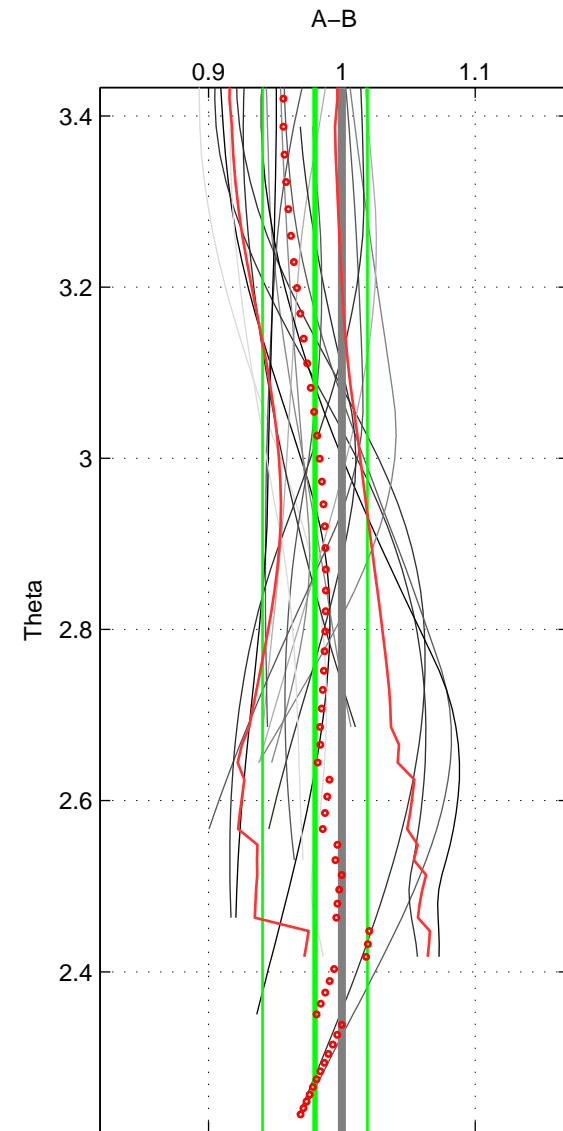

Cruise A (red). Date: Feb 2009 Cruisename: 278-45CE20090206

Cruise B (blue). Date: Jan 2011 Cruisename: 280-45CE20110103

\*\*\* "Favourite" values are means of spaces 1 2 3.

	Offset	O.StDev	Ratio	R.Stdev	Rating
SIGMA:	-0.431	0.652	0.978	0.035	4
THETA:	-0.398	0.726	0.980	0.039	4
DEPTH:	-0.444	0.802	0.977	0.043	4
FAV.:	-0.424	0.727	0.978	0.039	4

Profiles of A: 5  
 Profiles of B: 8  
 Diff profs : 17  
 WMoffset (A-B): -0.43124  
 WMoffset stdev: 0.65191  
 WMratio (A/B): 0.97759  
 WMratio stdev: 0.034782

Quality (1-5): 4

Profiles of A: 5  
 Profiles of B: 8  
 Diff profs : 19  
 WMoffset (A-B): -0.39752  
 WMoffset stdev: 0.72636  
 WMratio (A/B): 0.97981  
 WMratio stdev: 0.039296

Quality (1-5): 4

Profiles of A: 5  
 Profiles of B: 8  
 Diff profs : 19  
 WMoffset (A-B): -0.44424  
 WMoffset stdev: 0.80245  
 WMratio (A/B): 0.97702  
 WMratio stdev: 0.043101

Quality (1-5): 4