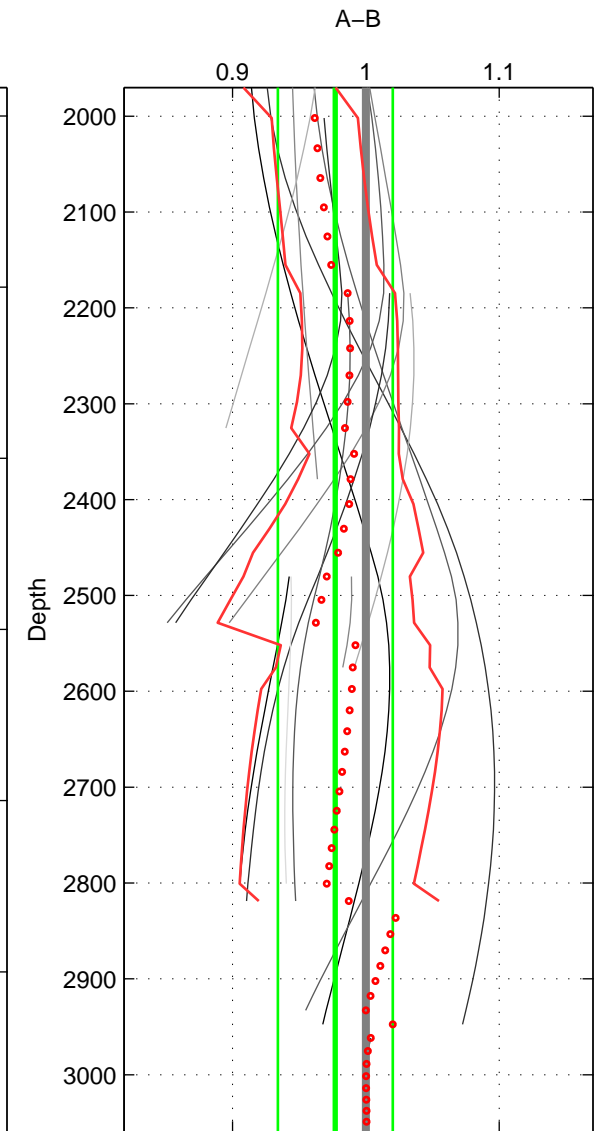

Cruise A (red). Date: Feb 2009 Cruisename: 278-45CE20090206

Cruise B (blue). Date: Jan 2011 Cruisename: 280-45CE20110103

\*\*\* "Favourite" values are means of spaces 1 2 3.

	Offset	O.StDev	Ratio	R.Stdev	Rating
SIGMA:	-0.431	0.652	0.978	0.035	4
THETA:	-0.398	0.726	0.980	0.039	4
DEPTH:	-0.444	0.802	0.977	0.043	4
FAV.:	-0.424	0.727	0.978	0.039	4

Profiles of A: 5  
 Profiles of B: 8  
 Diff profs : 17  
 WMoffset (A-B): -0.43124  
 WMoffset stdev: 0.65191  
 WMratio (A/B): 0.97759  
 WMratio stdev: 0.034782

Quality (1-5): 4

Profiles of A: 5  
 Profiles of B: 8  
 Diff profs : 19  
 WMoffset (A-B): -0.39752  
 WMoffset stdev: 0.72636  
 WMratio (A/B): 0.97981  
 WMratio stdev: 0.039296

Quality (1-5): 4

Profiles of A: 5  
 Profiles of B: 8  
 Diff profs : 19  
 WMoffset (A-B): -0.44424  
 WMoffset stdev: 0.80245  
 WMratio (A/B): 0.97702  
 WMratio stdev: 0.043101

Quality (1-5): 4