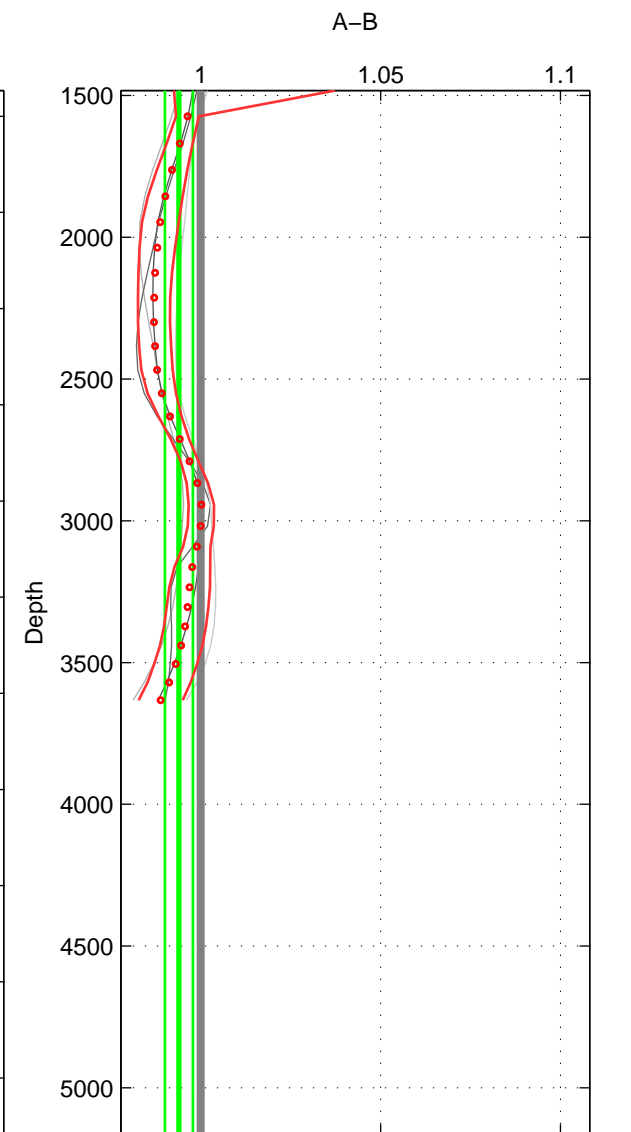

Cruise A (red). Date: Mar 1989 Cruisename: 507-32MW19890206

Cruise B (blue). Date: Apr 1992 Cruisename: 512-33MW19920227

*** "Favourite" values are means of spaces 1 2 3.

	Offset	O.StDev	Ratio	R.Stdev	Rating
SIGMA:	-0.328	0.162	0.992	0.004	3
THETA:	-0.221	0.293	0.994	0.008	3
DEPTH:	-0.235	0.152	0.994	0.004	3
FAV. :	-0.261	0.202	0.993	0.005	3

Profiles of A: 12
 Profiles of B: 2
 Diff profs : 7
 WMoffset (A-B): -0.32787
 WMoffset stdev: 0.16173
 WMratio (A/B): 0.99172
 WMratio stdev: 0.0040994

Quality (1-5): 3

Profiles of A: 12
 Profiles of B: 2
 Diff profs : 8
 WMoffset (A-B): -0.22052
 WMoffset stdev: 0.29273
 WMratio (A/B): 0.99429
 WMratio stdev: 0.0079263

Quality (1-5): 3

Profiles of A: 12
 Profiles of B: 2
 Diff profs : 7
 WMoffset (A-B): -0.23519
 WMoffset stdev: 0.15202
 WMratio (A/B): 0.9939
 WMratio stdev: 0.0039012

Quality (1-5): 3