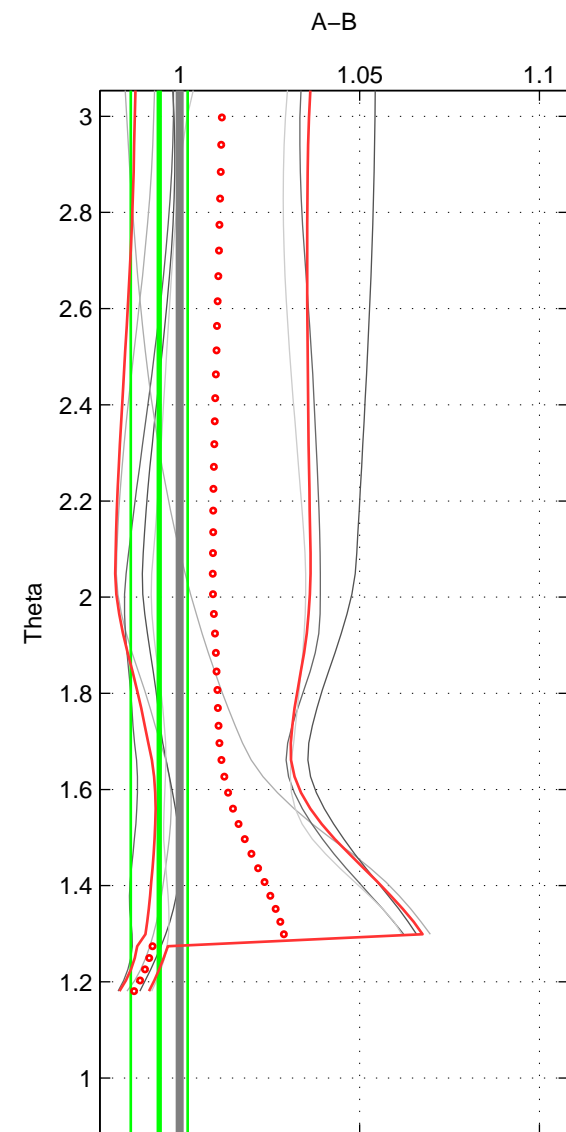

Cruise A (red). Date: Mar 1989 Cruisename: 507-32MW19890206

Cruise B (blue). Date: Apr 1992 Cruisename: 512-33MW19920227

*** "Favourite" values are means of spaces 1 2 3.

	Offset	O.StDev	Ratio	R.Stdev	Rating
SIGMA:	-0.328	0.162	0.992	0.004	3
THETA:	-0.221	0.293	0.994	0.008	3
DEPTH:	-0.235	0.152	0.994	0.004	3
FAV. :	-0.261	0.202	0.993	0.005	3

Profiles of A: 12
 Profiles of B: 2
 Diff profs : 7
 WMoffset (A-B): -0.32787
 WMoffset stdev: 0.16173
 WMratio (A/B): 0.99172
 WMratio stdev: 0.0040994

Quality (1-5): 3

Profiles of A: 12
 Profiles of B: 2
 Diff profs : 8
 WMoffset (A-B): -0.22052
 WMoffset stdev: 0.29273
 WMratio (A/B): 0.99429
 WMratio stdev: 0.0079263

Quality (1-5): 3

Profiles of A: 12
 Profiles of B: 2
 Diff profs : 7
 WMoffset (A-B): -0.23519
 WMoffset stdev: 0.15202
 WMratio (A/B): 0.9939
 WMratio stdev: 0.0039012

Quality (1-5): 3