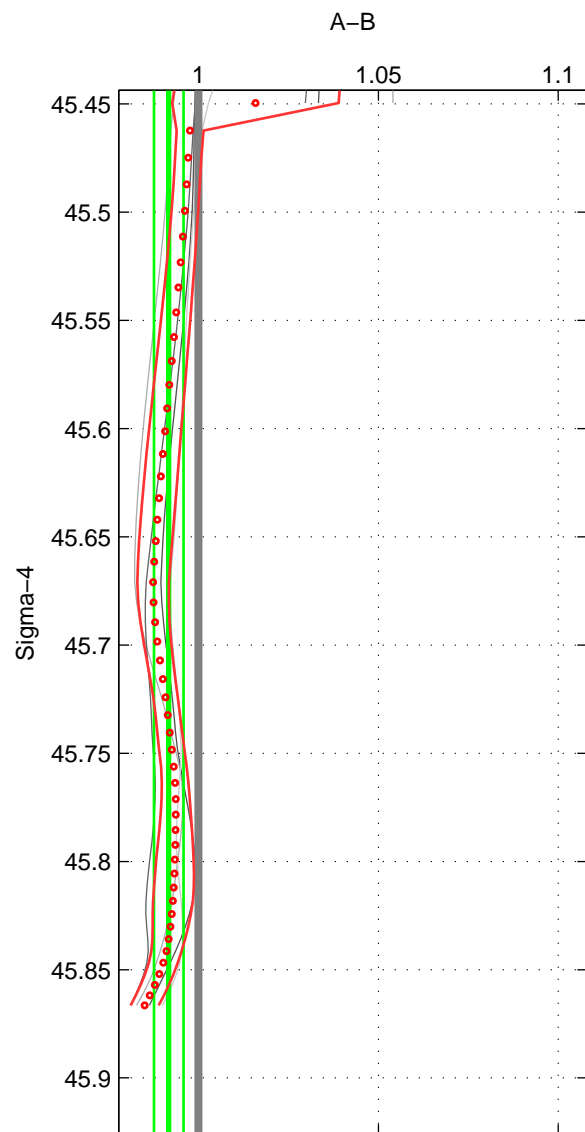

Cruise A (red). Date: Mar 1989 Cruisename: 507-32MW19890206

Cruise B (blue). Date: Apr 1992 Cruisename: 512-33MW19920227

*** "Favourite" values are means of spaces 1 2 3.

	Offset	O.StDev	Ratio	R.Stdev	Rating
SIGMA:	-0.328	0.162	0.992	0.004	3
THETA:	-0.221	0.293	0.994	0.008	3
DEPTH:	-0.235	0.152	0.994	0.004	3
FAV. :	-0.261	0.202	0.993	0.005	3

Profiles of A: 12
 Profiles of B: 2
 Diff profs : 7
 WMoffset (A-B): -0.32787
 WMoffset stdev: 0.16173
 WMratio (A/B): 0.99172
 WMratio stdev: 0.0040994

Quality (1-5): 3

Profiles of A: 12
 Profiles of B: 2
 Diff profs : 8
 WMoffset (A-B): -0.22052
 WMoffset stdev: 0.29273
 WMratio (A/B): 0.99429
 WMratio stdev: 0.0079263

Quality (1-5): 3

Profiles of A: 12
 Profiles of B: 2
 Diff profs : 7
 WMoffset (A-B): -0.23519
 WMoffset stdev: 0.15202
 WMratio (A/B): 0.9939
 WMratio stdev: 0.0039012

Quality (1-5): 3