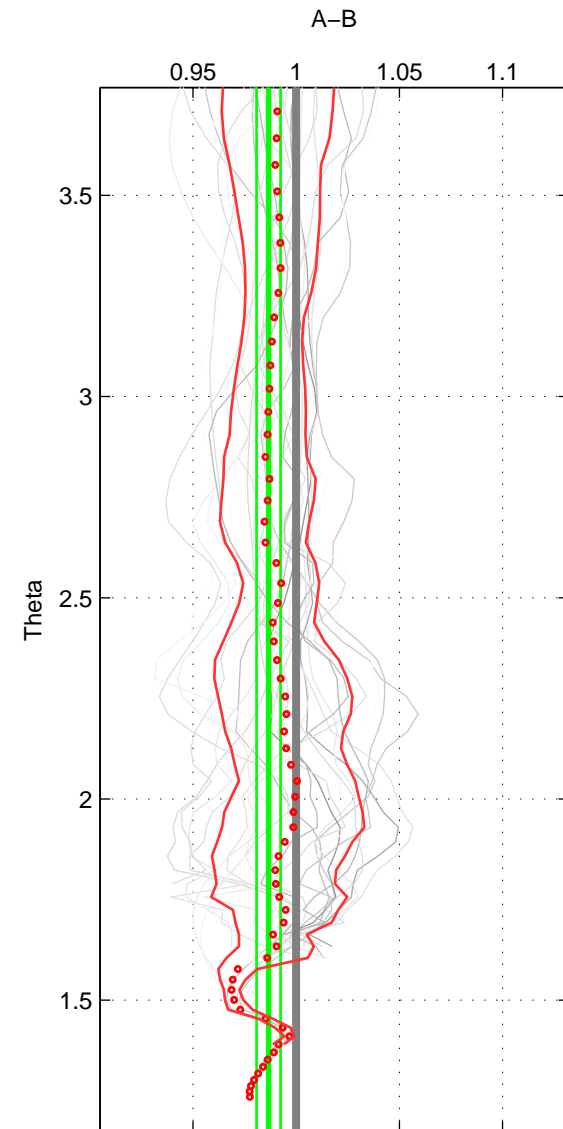

Cruise A (red). Date: Nov 1972 Cruisename: 219-316N19720718.1

Cruise B (blue). Date: Oct 2003 Cruisename: 233-316N20030922

\*\*\* "Favourite" values are means of spaces 1 2 3.

	Offset	O.StDev	Ratio	R.Stdev	Rating
SIGMA:	-0.321	0.243	0.985	0.011	5
THETA:	-0.305	0.141	0.987	0.006	5
DEPTH:	-0.111	0.418	0.995	0.020	5
FAV. :	-0.246	0.267	0.989	0.012	5

Profiles of A: 8  
 Profiles of B: 20  
 Diff profs : 22  
 WMoffset (A-B): -0.32071  
 WMoffset stdev: 0.24285  
 WMratio (A/B): 0.98485  
 WMratio stdev: 0.01069

Quality (1-5): 5

Profiles of A: 8  
 Profiles of B: 21  
 Diff profs : 23  
 WMoffset (A-B): -0.30486  
 WMoffset stdev: 0.14147  
 WMratio (A/B): 0.9866  
 WMratio stdev: 0.0057934

Quality (1-5): 5

Profiles of A: 8  
 Profiles of B: 21  
 Diff profs : 23  
 WMoffset (A-B): -0.11139  
 WMoffset stdev: 0.41801  
 WMratio (A/B): 0.99514  
 WMratio stdev: 0.019596

Quality (1-5): 5