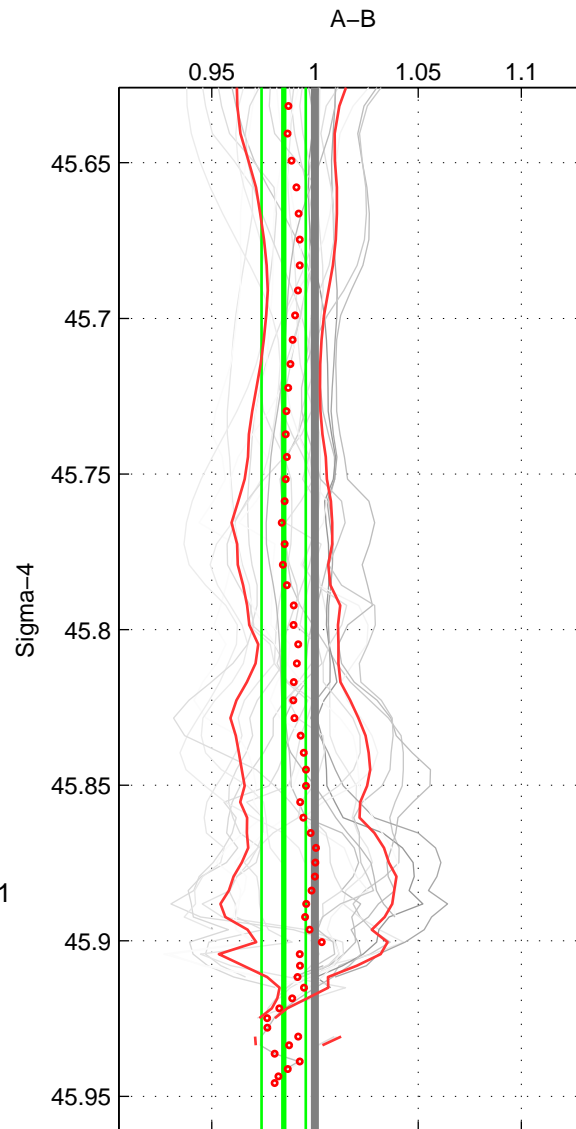

Cruise A (red). Date: Nov 1972 Cruisename: 219-316N19720718.1

Cruise B (blue). Date: Oct 2003 Cruisename: 233-316N20030922

\*\*\* "Favourite" values are means of spaces 1 2 3.

	Offset	O.StDev	Ratio	R.Stdev	Rating
SIGMA:	-0.321	0.243	0.985	0.011	5
THETA:	-0.305	0.141	0.987	0.006	5
DEPTH:	-0.111	0.418	0.995	0.020	5
FAV. :	-0.246	0.267	0.989	0.012	5

Profiles of A: 8  
 Profiles of B: 20  
 Diff profs : 22  
 WMoffset (A-B): -0.32071  
 WMoffset stdev: 0.24285  
 WMratio (A/B): 0.98485  
 WMratio stdev: 0.01069

Quality (1-5): 5

Profiles of A: 8  
 Profiles of B: 21  
 Diff profs : 23  
 WMoffset (A-B): -0.30486  
 WMoffset stdev: 0.14147  
 WMratio (A/B): 0.9866  
 WMratio stdev: 0.0057934

Quality (1-5): 5

Profiles of A: 8  
 Profiles of B: 21  
 Diff profs : 23  
 WMoffset (A-B): -0.11139  
 WMoffset stdev: 0.41801  
 WMratio (A/B): 0.99514  
 WMratio stdev: 0.019596

Quality (1-5): 5