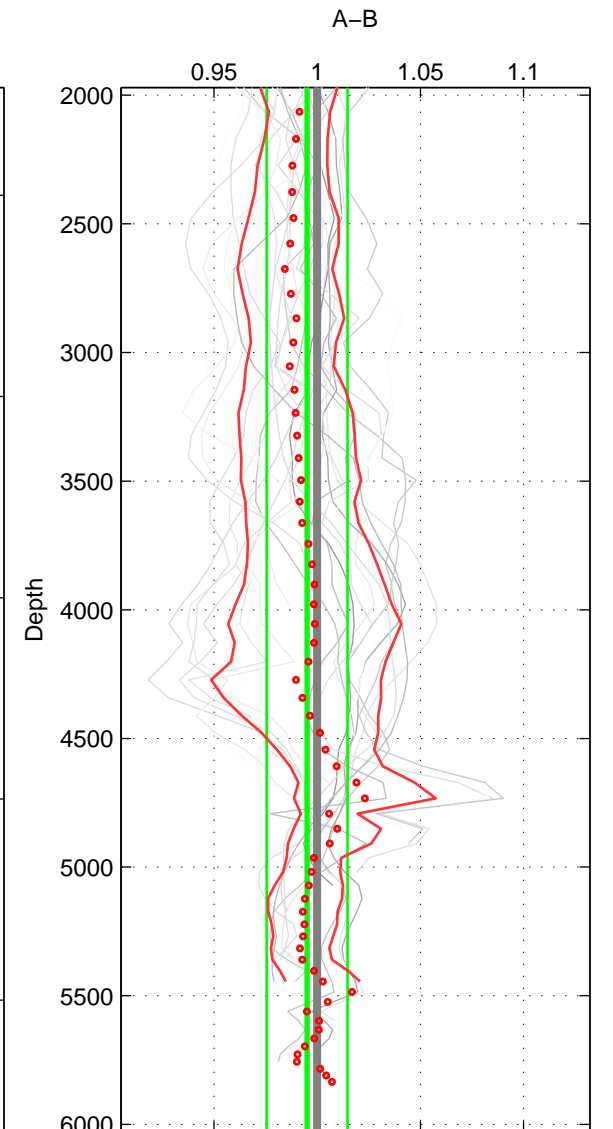

Cruise A (red). Date: Nov 1972 Cruisename: 219-316N19720718.1

Cruise B (blue). Date: Oct 2003 Cruisename: 233-316N20030922

\*\*\* "Favourite" values are means of spaces 1 2 3.

	Offset	O.StDev	Ratio	R.Stdev	Rating
SIGMA:	-0.321	0.243	0.985	0.011	5
THETA:	-0.305	0.141	0.987	0.006	5
DEPTH:	-0.111	0.418	0.995	0.020	5
FAV. :	-0.246	0.267	0.989	0.012	5

Profiles of A: 8  
 Profiles of B: 20  
 Diff profs : 22  
 WMoffset (A-B): -0.32071  
 WMoffset stdev: 0.24285  
 WMratio (A/B): 0.98485  
 WMratio stdev: 0.01069

Quality (1-5): 5

Profiles of A: 8  
 Profiles of B: 21  
 Diff profs : 23  
 WMoffset (A-B): -0.30486  
 WMoffset stdev: 0.14147  
 WMratio (A/B): 0.9866  
 WMratio stdev: 0.0057934

Quality (1-5): 5

Profiles of A: 8  
 Profiles of B: 21  
 Diff profs : 23  
 WMoffset (A-B): -0.11139  
 WMoffset stdev: 0.41801  
 WMratio (A/B): 0.99514  
 WMratio stdev: 0.019596

Quality (1-5): 5