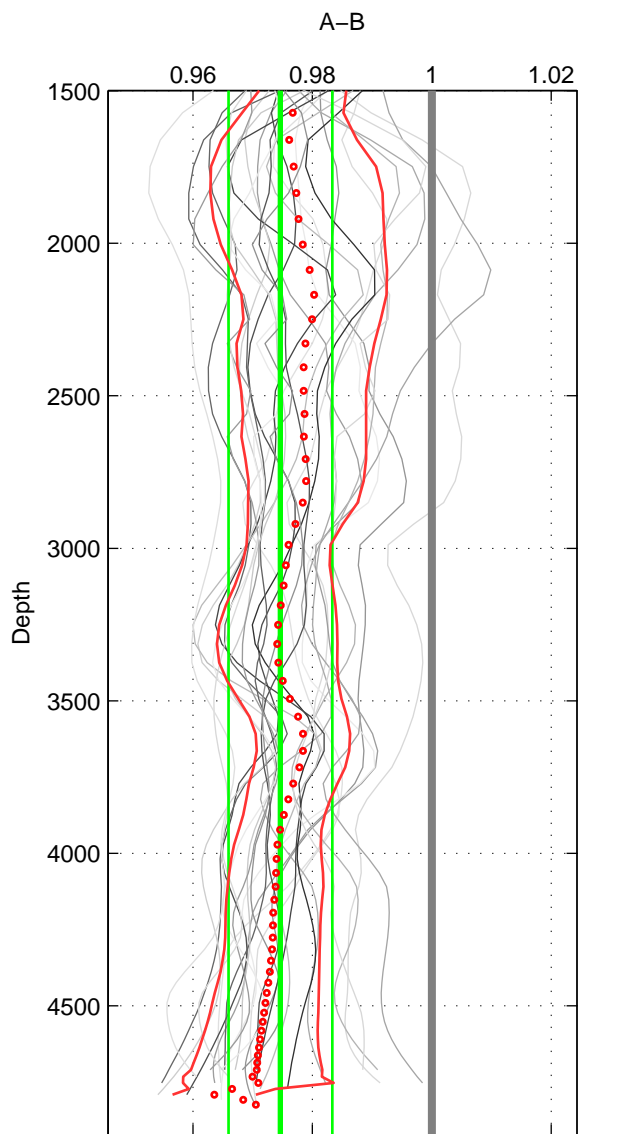

Cruise A (red). Date: Jun 1991 Cruisename: 485-31WT19910531

Cruise B (blue). Date: Mar 1989 Cruisename: 507-32MW19890206

*** "Favourite" values are means of spaces 1 2 3.

	Offset	O.StDev	Ratio	R.Stdev	Rating
SIGMA:	-1.115	0.295	0.972	0.007	5
THETA:	-1.103	0.294	0.972	0.007	5
DEPTH:	-0.947	0.325	0.975	0.009	5
FAV. :	-1.055	0.305	0.973	0.008	5

Profiles of A: 7
 Profiles of B: 4
 Diff profs : 24
 WMoffset (A-B): -1.1147
 WMoffset stdev: 0.29512
 WMratio (A/B): 0.97188
 WMratio stdev: 0.0073133

Quality (1-5): 5

Profiles of A: 7
 Profiles of B: 4
 Diff profs : 24
 WMoffset (A-B): -1.1026
 WMoffset stdev: 0.29434
 WMratio (A/B): 0.9721
 WMratio stdev: 0.0072972

Quality (1-5): 5

Profiles of A: 7
 Profiles of B: 4
 Diff profs : 24
 WMoffset (A-B): -0.9471
 WMoffset stdev: 0.32502
 WMratio (A/B): 0.97465
 WMratio stdev: 0.008689

Quality (1-5): 5