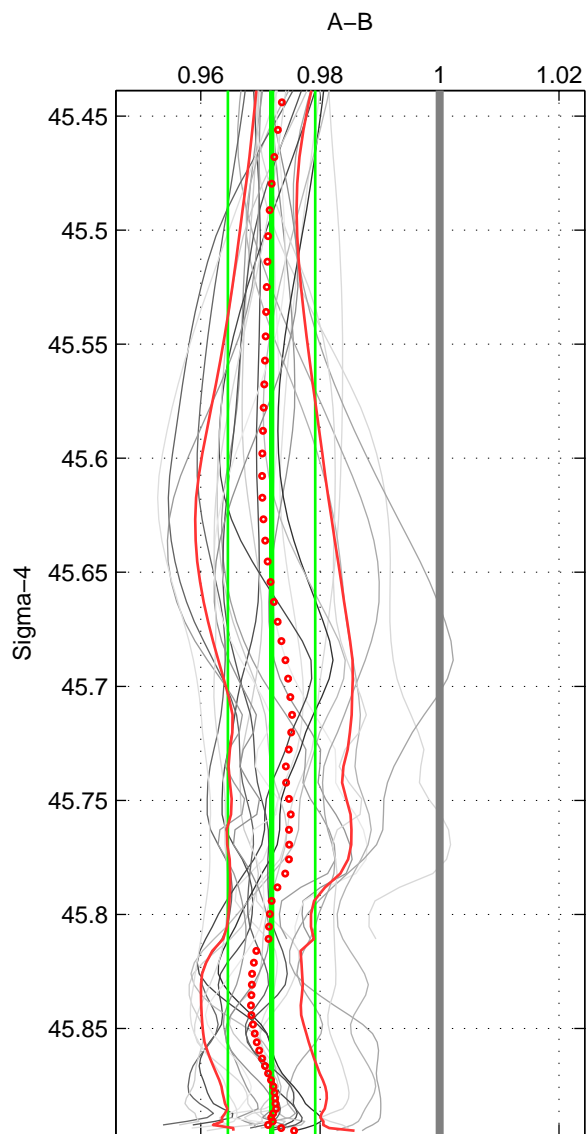

Cruise A (red). Date: Jun 1991 Cruisename: 485-31WT19910531

Cruise B (blue). Date: Mar 1989 Cruisename: 507-32MW19890206

*** "Favourite" values are means of spaces 1 2 3.

	Offset	O.StDev	Ratio	R.Stdev	Rating
SIGMA:	-1.115	0.295	0.972	0.007	5
THETA:	-1.103	0.294	0.972	0.007	5
DEPTH:	-0.947	0.325	0.975	0.009	5
FAV. :	-1.055	0.305	0.973	0.008	5

Profiles of A: 7
 Profiles of B: 4
 Diff profs : 24
 WMoffset (A-B): -1.1147
 WMoffset stdev: 0.29512
 WMratio (A/B): 0.97188
 WMratio stdev: 0.0073133

Quality (1-5): 5

Profiles of A: 7
 Profiles of B: 4
 Diff profs : 24
 WMoffset (A-B): -1.1026
 WMoffset stdev: 0.29434
 WMratio (A/B): 0.9721
 WMratio stdev: 0.0072972

Quality (1-5): 5

Profiles of A: 7
 Profiles of B: 4
 Diff profs : 24
 WMoffset (A-B): -0.9471
 WMoffset stdev: 0.32502
 WMratio (A/B): 0.97465
 WMratio stdev: 0.008689

Quality (1-5): 5