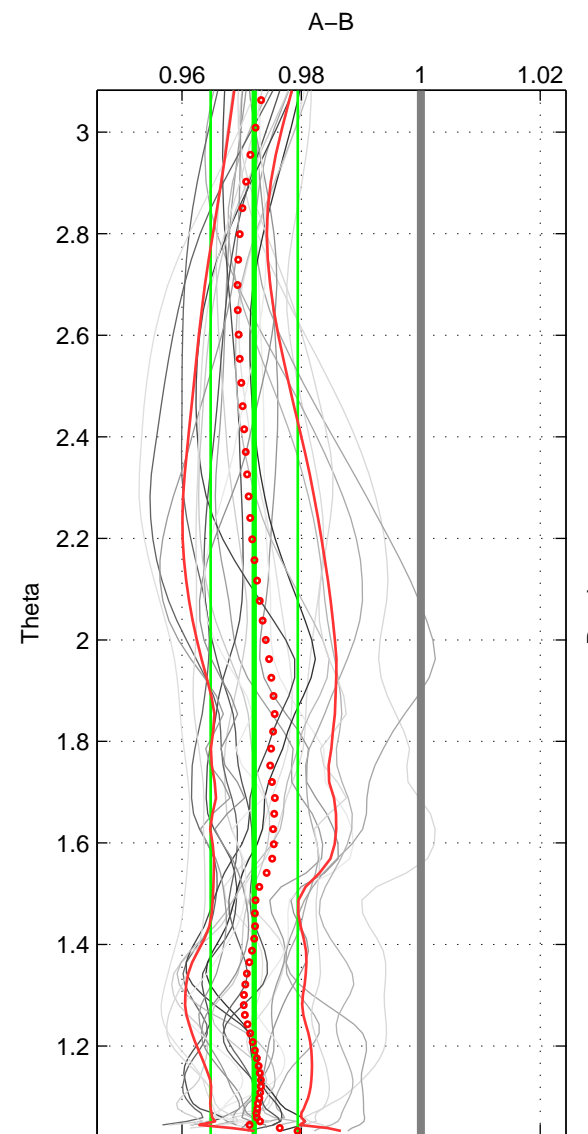

Cruise A (red). Date: Jun 1991 Cruisename: 485-31WT19910531

Cruise B (blue). Date: Mar 1989 Cruisename: 507-32MW19890206

*** "Favourite" values are means of spaces 1 2 3.

	Offset	O.StDev	Ratio	R.Stdev	Rating
SIGMA:	-1.115	0.295	0.972	0.007	5
THETA:	-1.103	0.294	0.972	0.007	5
DEPTH:	-0.947	0.325	0.975	0.009	5
FAV. :	-1.055	0.305	0.973	0.008	5

Profiles of A: 7
 Profiles of B: 4
 Diff profs : 24
 WMoffset (A-B): -1.1147
 WMoffset stdev: 0.29512
 WMratio (A/B): 0.97188
 WMratio stdev: 0.0073133

Quality (1-5): 5

Profiles of A: 7
 Profiles of B: 4
 Diff profs : 24
 WMoffset (A-B): -1.1026
 WMoffset stdev: 0.29434
 WMratio (A/B): 0.9721
 WMratio stdev: 0.0072972

Quality (1-5): 5

Profiles of A: 7
 Profiles of B: 4
 Diff profs : 24
 WMoffset (A-B): -0.9471
 WMoffset stdev: 0.32502
 WMratio (A/B): 0.97465
 WMratio stdev: 0.008689

Quality (1-5): 5