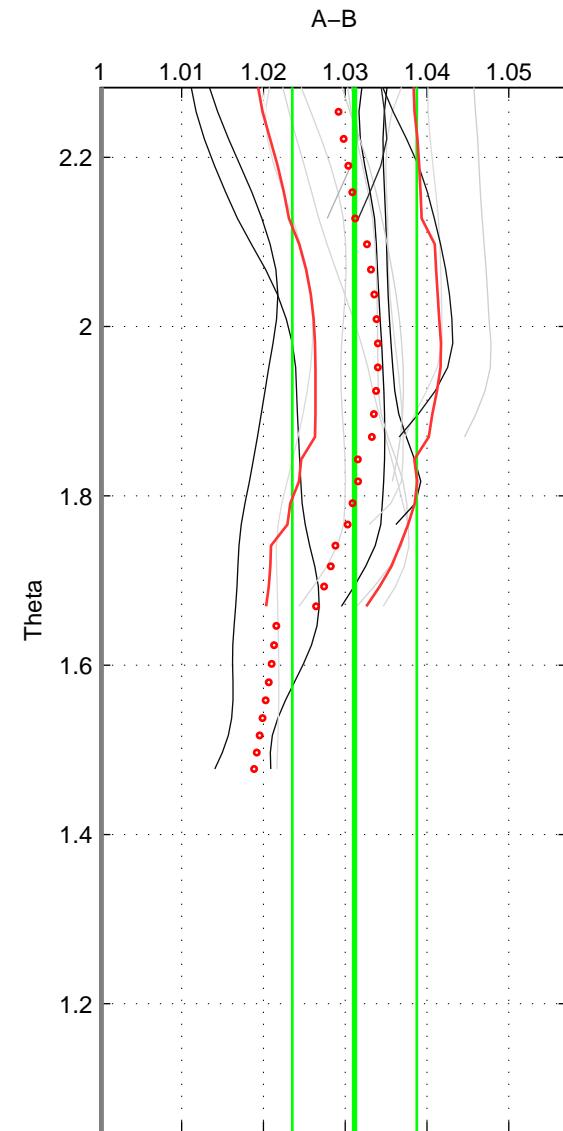

Cruise A (red). Date: Jun 1998 Cruisename: 565-49HO19980601

Cruise B (blue). Date: Jun 2001 Cruisename: 591-49NZ20010604

*** "Favourite" values are means of spaces 1 2.

	Offset	O.StDev	Ratio	R.Stdev	Rating
SIGMA:	1.302	0.310	1.031	0.008	4
THETA:	1.290	0.313	1.031	0.008	4
DEPTH:	1.361	0.161	1.033	0.003	3
FAV.:	1.296	0.311	1.031	0.008	4

Profiles of A: 5
 Profiles of B: 8
 Diff profs : 16
 WMoffset (A-B): 1.3019
 WMoffset stdev: 0.31013
 WMratio (A/B): 1.0314
 WMratio stdev: 0.0075263

Quality (1-5): 4

Profiles of A: 5
 Profiles of B: 8
 Diff profs : 16
 WMoffset (A-B): 1.2897
 WMoffset stdev: 0.3128
 WMratio (A/B): 1.0311
 WMratio stdev: 0.0076194

Quality (1-5): 4

Profiles of A: 5
 Profiles of B: 8
 Diff profs : 16
 WMoffset (A-B): 1.3607
 WMoffset stdev: 0.1612
 WMratio (A/B): 1.0334
 WMratio stdev: 0.0034931

Quality (1-5): 3

Please note that statistics are bad.