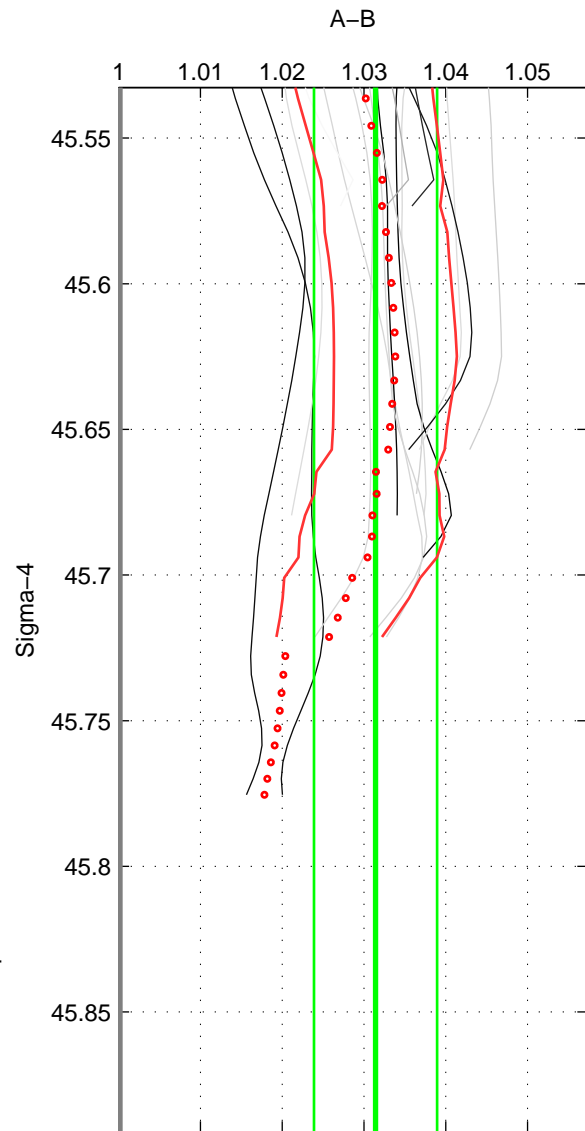

Cruise A (red). Date: Jun 1998 Cruisename: 565-49HO19980601

Cruise B (blue). Date: Jun 2001 Cruisename: 591-49NZ20010604

*** "Favourite" values are means of spaces 1 2.

	Offset	O.StDev	Ratio	R.Stdev	Rating
SIGMA:	1.302	0.310	1.031	0.008	4
THETA:	1.290	0.313	1.031	0.008	4
DEPTH:	1.361	0.161	1.033	0.003	3
FAV.:	1.296	0.311	1.031	0.008	4

Profiles of A: 5
 Profiles of B: 8
 Diff profs : 16
 WMoffset (A-B): 1.3019
 WMoffset stdev: 0.31013
 WMratio (A/B): 1.0314
 WMratio stdev: 0.0075263

Quality (1-5): 4

Profiles of A: 5
 Profiles of B: 8
 Diff profs : 16
 WMoffset (A-B): 1.2897
 WMoffset stdev: 0.3128
 WMratio (A/B): 1.0311
 WMratio stdev: 0.0076194

Quality (1-5): 4

Profiles of A: 5
 Profiles of B: 8
 Diff profs : 16
 WMoffset (A-B): 1.3607
 WMoffset stdev: 0.1612
 WMratio (A/B): 1.0334
 WMratio stdev: 0.0034931

Quality (1-5): 3

Please note that statistics are bad.