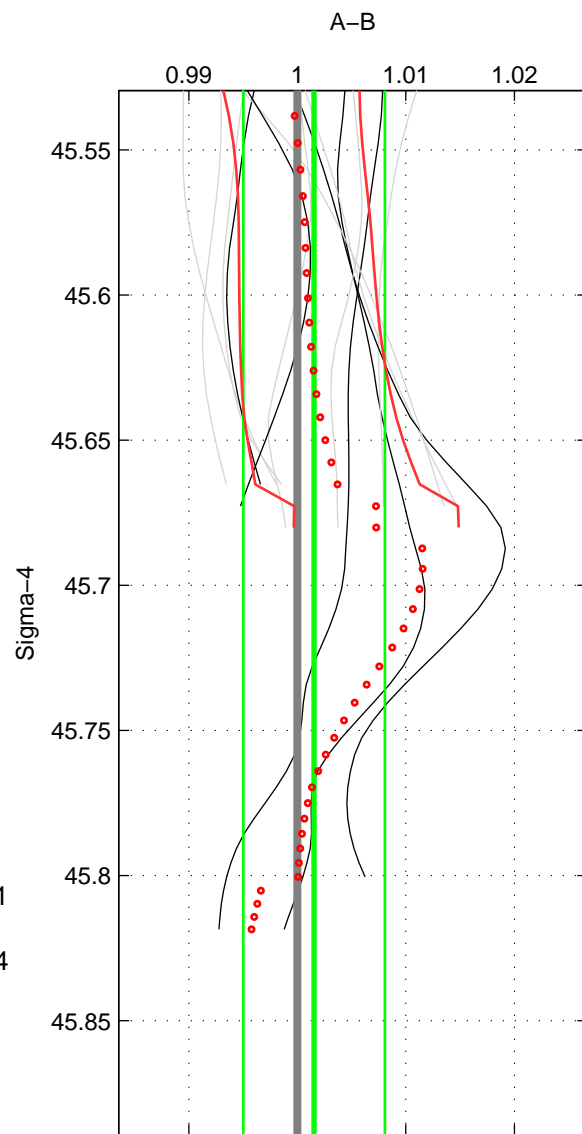

Cruise A (red). Date: Jun 1999 Cruisename: 568-49HO19990601

Cruise B (blue). Date: Jun 2001 Cruisename: 591-49NZ20010604

*** "Favourite" values are those of space 2.

	Offset	O.StDev	Ratio	R.Stdev	Rating
SIGMA:	0.065	0.274	1.002	0.007	4
THETA:	0.060	0.236	1.002	0.006	5
DEPTH:	0.346	0.211	1.009	0.005	3
FAV.:	0.060	0.236	1.002	0.006	5

Profiles of A: 4
 Profiles of B: 6
 Diff profs : 13
 WMoffset (A-B): 0.065317
 WMoffset stdev: 0.27386
 WMratio (A/B): 1.0015
 WMratio stdev: 0.0065219

Quality (1-5): 4

Profiles of A: 4
 Profiles of B: 6
 Diff profs : 13
 WMoffset (A-B): 0.060191
 WMoffset stdev: 0.23643
 WMratio (A/B): 1.0015
 WMratio stdev: 0.0059038

Quality (1-5): 5

Profiles of A: 4
 Profiles of B: 6
 Diff profs : 13
 WMoffset (A-B): 0.34649
 WMoffset stdev: 0.21106
 WMratio (A/B): 1.0087
 WMratio stdev: 0.0052838

Quality (1-5): 3

Please note that statistics are bad.