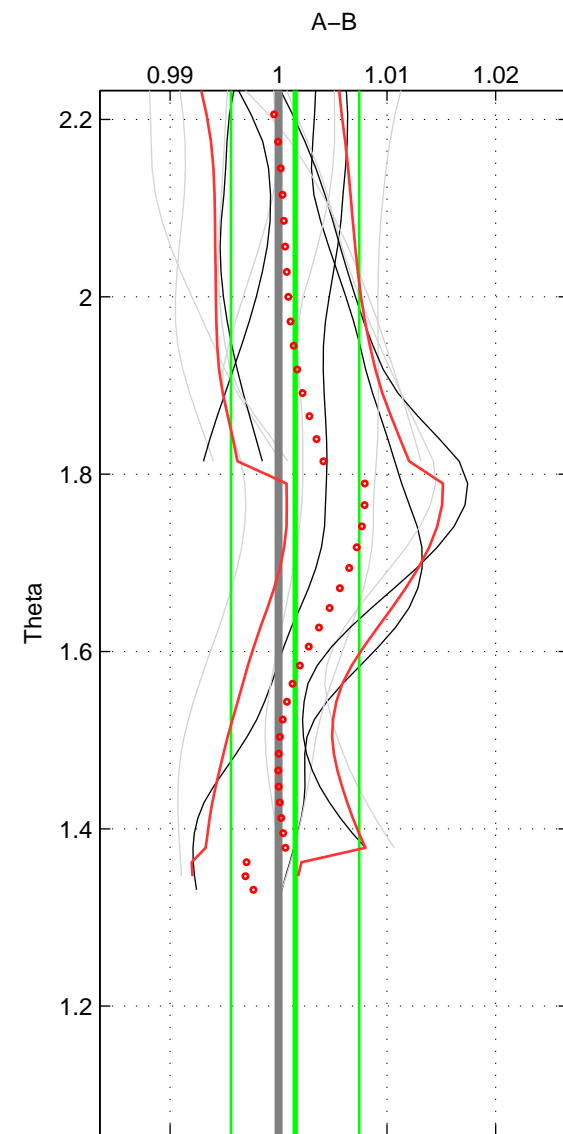

Cruise A (red). Date: Jun 1999 Cruisename: 568-49HO19990601

Cruise B (blue). Date: Jun 2001 Cruisename: 591-49NZ20010604

*** "Favourite" values are those of space 2.

	Offset	O.StDev	Ratio	R.Stdev	Rating
SIGMA:	0.065	0.274	1.002	0.007	4
THETA:	0.060	0.236	1.002	0.006	5
DEPTH:	0.346	0.211	1.009	0.005	3
FAV.:	0.060	0.236	1.002	0.006	5

Profiles of A: 4
 Profiles of B: 6
 Diff profs : 13
 WMoffset (A-B): 0.065317
 WMoffset stdev: 0.27386
 WMratio (A/B): 1.0015
 WMratio stdev: 0.0065219

Quality (1-5): 4

Profiles of A: 4
 Profiles of B: 6
 Diff profs : 13
 WMoffset (A-B): 0.060191
 WMoffset stdev: 0.23643
 WMratio (A/B): 1.0015
 WMratio stdev: 0.0059038

Quality (1-5): 5

Profiles of A: 4
 Profiles of B: 6
 Diff profs : 13
 WMoffset (A-B): 0.34649
 WMoffset stdev: 0.21106
 WMratio (A/B): 1.0087
 WMratio stdev: 0.0052838

Quality (1-5): 3

Please note that statistics are bad.