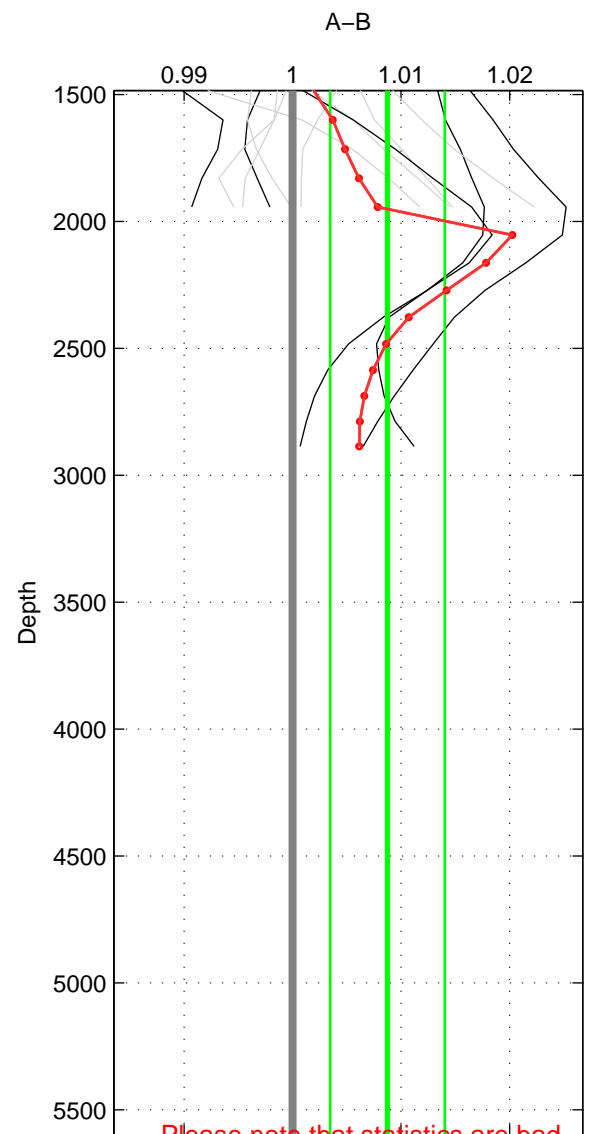

Cruise A (red). Date: Jun 1999 Cruisename: 568-49HO19990601

Cruise B (blue). Date: Jun 2001 Cruisename: 591-49NZ20010604

*** "Favourite" values are those of space 2.

	Offset	O.StDev	Ratio	R.Stdev	Rating
SIGMA:	0.065	0.274	1.002	0.007	4
THETA:	0.060	0.236	1.002	0.006	5
DEPTH:	0.346	0.211	1.009	0.005	3
FAV.:	0.060	0.236	1.002	0.006	5

Profiles of A: 4
 Profiles of B: 6
 Diff profs : 13
 WMoffset (A-B): 0.065317
 WMoffset stdev: 0.27386
 WMratio (A/B): 1.0015
 WMratio stdev: 0.0065219

Quality (1-5): 4

Profiles of A: 4
 Profiles of B: 6
 Diff profs : 13
 WMoffset (A-B): 0.060191
 WMoffset stdev: 0.23643
 WMratio (A/B): 1.0015
 WMratio stdev: 0.0059038

Quality (1-5): 5

Profiles of A: 4
 Profiles of B: 6
 Diff profs : 13
 WMoffset (A-B): 0.34649
 WMoffset stdev: 0.21106
 WMratio (A/B): 1.0087
 WMratio stdev: 0.0052838

Quality (1-5): 3

Please note that statistics are bad.