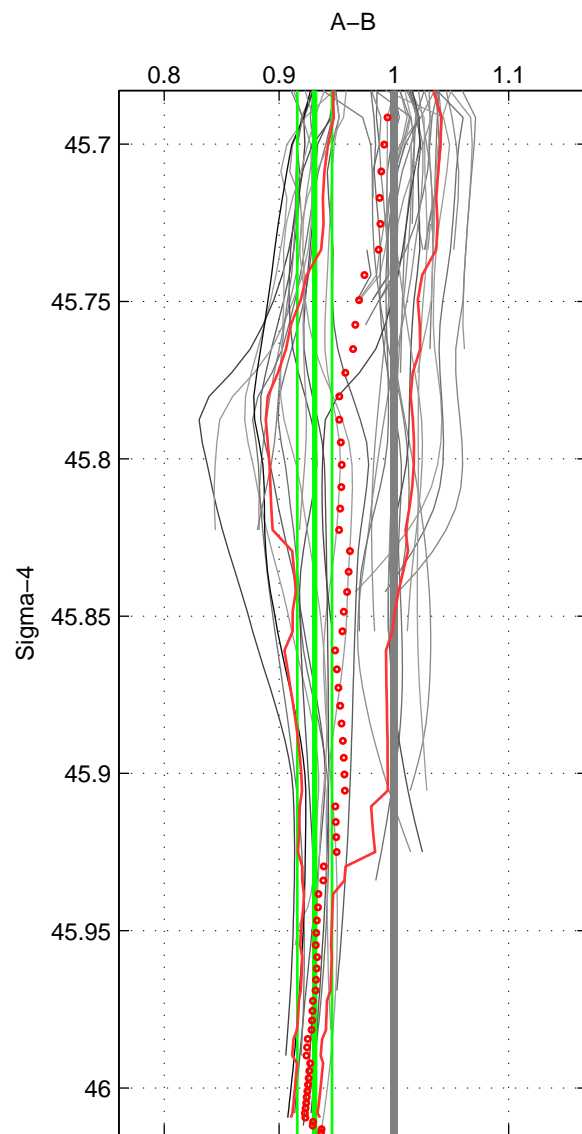

Cruise A (red). Date: Jul 1997 Cruisename: 154-06MT19970707

Cruise B (blue). Date: Aug 1997 Cruisename: 314-74DI19970807

\*\*\* "Favourite" values are means of spaces 1 2 3.

	Offset	O.StDev	Ratio	R.Stdev	Rating
SIGMA:	-1.017	0.226	0.931	0.015	4
THETA:	-1.032	0.211	0.930	0.014	4
DEPTH:	-0.007	0.613	0.999	0.041	4
FAV.:	-0.685	0.350	0.953	0.023	4

Profiles of A: 29  
 Profiles of B: 12  
 Diff profs: 55  
 WMoffset (A-B): -1.0167  
 WMoffset stdev: 0.22635  
 WMratio (A/B): 0.93097  
 WMratio stdev: 0.015144

Quality (1-5): 4

Profiles of A: 29  
 Profiles of B: 12  
 Diff profs: 52  
 WMoffset (A-B): -1.0317  
 WMoffset stdev: 0.21107  
 WMratio (A/B): 0.93  
 WMratio stdev: 0.014114

Quality (1-5): 4

Profiles of A: 29  
 Profiles of B: 11  
 Diff profs: 45  
 WMoffset (A-B): -0.0067423  
 WMoffset stdev: 0.61349  
 WMratio (A/B): 0.99931  
 WMratio stdev: 0.040933

Quality (1-5): 4