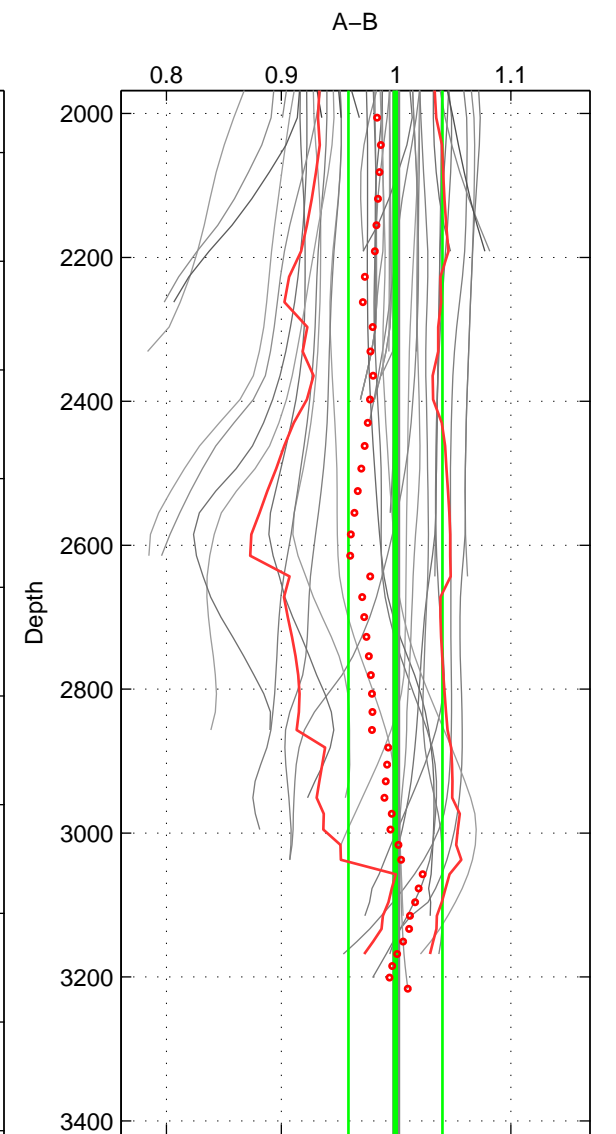

Cruise A (red). Date: Jul 1997 Cruisename: 154-06MT19970707

Cruise B (blue). Date: Aug 1997 Cruisename: 314-74DI19970807

\*\*\* "Favourite" values are means of spaces 1 2 3.

	Offset	O.StDev	Ratio	R.Stdev	Rating
SIGMA:	-1.017	0.226	0.931	0.015	4
THETA:	-1.032	0.211	0.930	0.014	4
DEPTH:	-0.007	0.613	0.999	0.041	4
FAV.:	-0.685	0.350	0.953	0.023	4

Profiles of A: 29  
 Profiles of B: 12  
 Diff profs: 55  
 WMoffset (A-B): -1.0167  
 WMoffset stdev: 0.22635  
 WMratio (A/B): 0.93097  
 WMratio stdev: 0.015144

Quality (1-5): 4

Profiles of A: 29  
 Profiles of B: 12  
 Diff profs: 52  
 WMoffset (A-B): -1.0317  
 WMoffset stdev: 0.21107  
 WMratio (A/B): 0.93  
 WMratio stdev: 0.014114

Quality (1-5): 4

Profiles of A: 29  
 Profiles of B: 11  
 Diff profs: 45  
 WMoffset (A-B): -0.0067423  
 WMoffset stdev: 0.61349  
 WMratio (A/B): 0.99931  
 WMratio stdev: 0.040933

Quality (1-5): 4