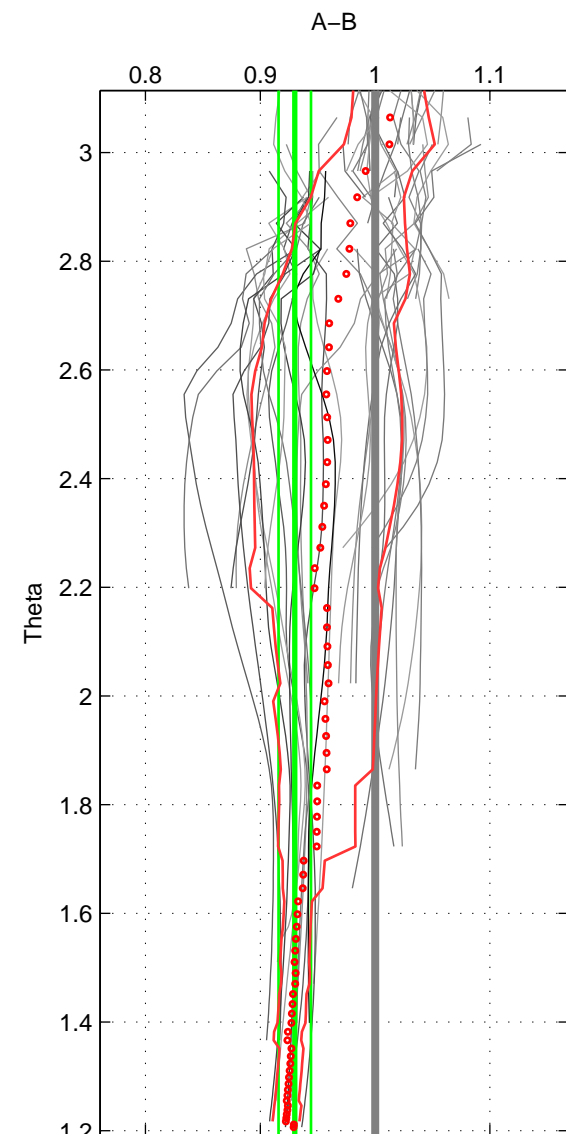

Cruise A (red). Date: Jul 1997 Cruisename: 154-06MT19970707

Cruise B (blue). Date: Aug 1997 Cruisename: 314-74DI19970807

\*\*\* "Favourite" values are means of spaces 1 2 3.

	Offset	O.StDev	Ratio	R.Stdev	Rating
SIGMA:	-1.017	0.226	0.931	0.015	4
THETA:	-1.032	0.211	0.930	0.014	4
DEPTH:	-0.007	0.613	0.999	0.041	4
FAV.:	-0.685	0.350	0.953	0.023	4

Profiles of A: 29  
 Profiles of B: 12  
 Diff profs: 55  
 WMoffset (A-B): -1.0167  
 WMoffset stdev: 0.22635  
 WMratio (A/B): 0.93097  
 WMratio stdev: 0.015144

Quality (1-5): 4

Profiles of A: 29  
 Profiles of B: 12  
 Diff profs: 52  
 WMoffset (A-B): -1.0317  
 WMoffset stdev: 0.21107  
 WMratio (A/B): 0.93  
 WMratio stdev: 0.014114

Quality (1-5): 4

Profiles of A: 29  
 Profiles of B: 11  
 Diff profs: 45  
 WMoffset (A-B): -0.0067423  
 WMoffset stdev: 0.61349  
 WMratio (A/B): 0.99931  
 WMratio stdev: 0.040933

Quality (1-5): 4