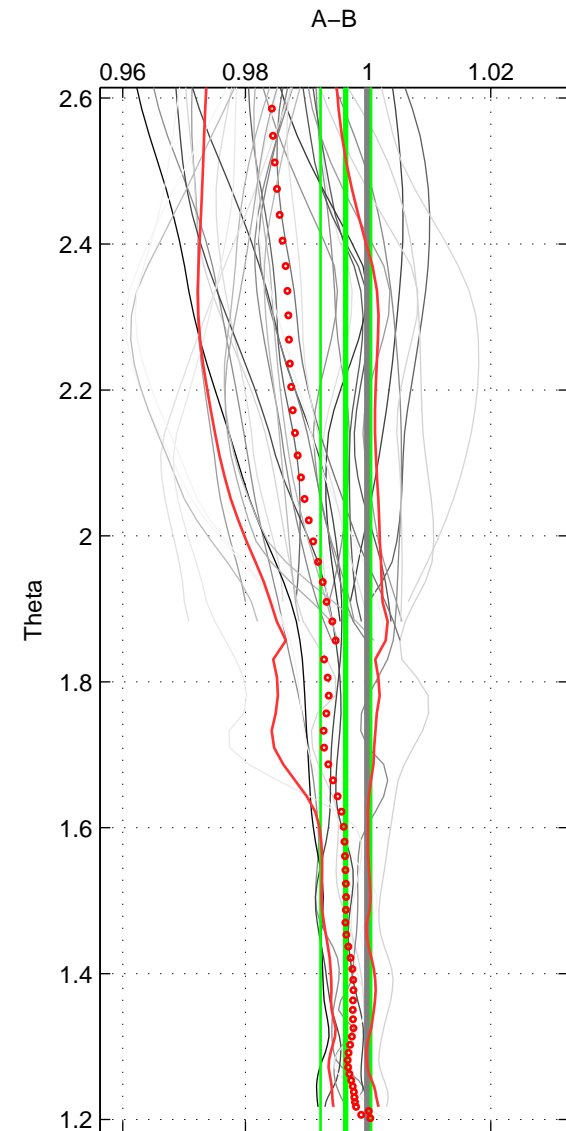

Cruise A (red). Date: Feb 2003 Cruisename: 660-49UF20030225

Cruise B (blue). Date: Jul 2010 Cruisename: 718-49UP20100706

*** "Favourite" values are means of spaces 1 2.

	Offset	O.StDev	Ratio	R.Stdev	Rating
SIGMA:	-0.414	0.429	0.990	0.011	5
THETA:	-0.133	0.150	0.996	0.004	5
DEPTH:	-0.121	0.165	0.997	0.004	3
FAV.:	-0.273	0.289	0.993	0.007	5

Profiles of A: 6
 Profiles of B: 14
 Diff profs : 35
 WMoffset (A-B): -0.41359
 WMoffset stdev: 0.42867
 WMratio (A/B): 0.98968
 WMratio stdev: 0.010643

Quality (1-5): 5

Profiles of A: 6
 Profiles of B: 14
 Diff profs : 35
 WMoffset (A-B): -0.13291
 WMoffset stdev: 0.1501
 WMratio (A/B): 0.99635
 WMratio stdev: 0.0041131

Quality (1-5): 5

Profiles of A: 6
 Profiles of B: 14
 Diff profs : 35
 WMoffset (A-B): -0.12113
 WMoffset stdev: 0.16492
 WMratio (A/B): 0.99703
 WMratio stdev: 0.0039877

Quality (1-5): 3

Please note that statistics are bad.