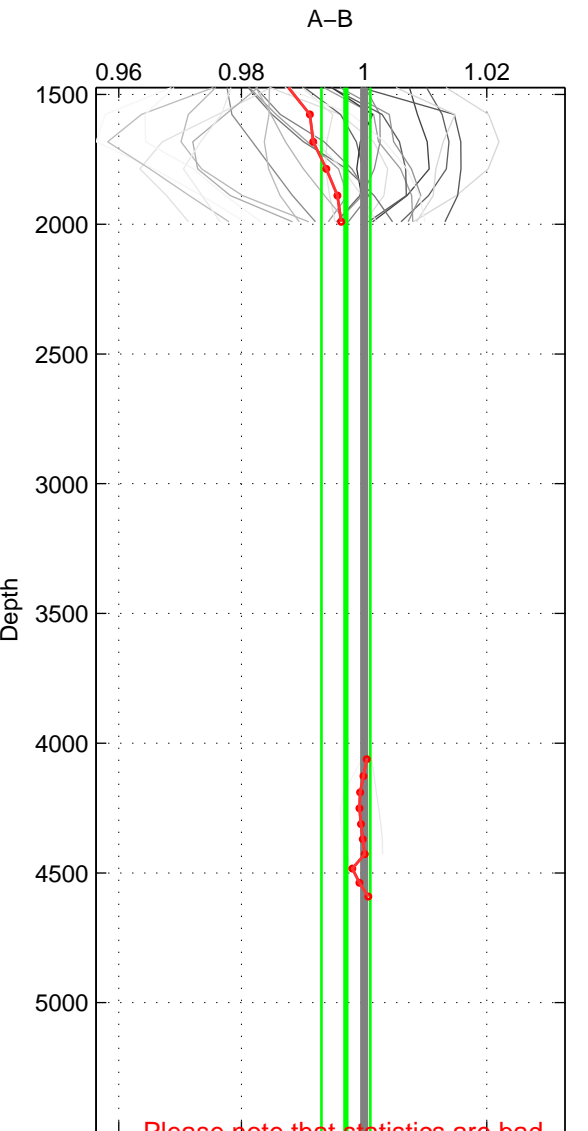

Cruise A (red). Date: Feb 2003 Cruisename: 660-49UF20030225

Cruise B (blue). Date: Jul 2010 Cruisename: 718-49UP20100706

*** "Favourite" values are means of spaces 1 2.

	Offset	O.StDev	Ratio	R.Stdev	Rating
SIGMA:	-0.414	0.429	0.990	0.011	5
THETA:	-0.133	0.150	0.996	0.004	5
DEPTH:	-0.121	0.165	0.997	0.004	3
FAV.:	-0.273	0.289	0.993	0.007	5

Profiles of A: 6
 Profiles of B: 14
 Diff profs : 35
 WMoffset (A-B): -0.41359
 WMoffset stdev: 0.42867
 WMratio (A/B): 0.98968
 WMratio stdev: 0.010643

Quality (1-5): 5

Profiles of A: 6
 Profiles of B: 14
 Diff profs : 35
 WMoffset (A-B): -0.13291
 WMoffset stdev: 0.1501
 WMratio (A/B): 0.99635
 WMratio stdev: 0.0041131

Quality (1-5): 5

Profiles of A: 6
 Profiles of B: 14
 Diff profs : 35
 WMoffset (A-B): -0.12113
 WMoffset stdev: 0.16492
 WMratio (A/B): 0.99703
 WMratio stdev: 0.0039877

Quality (1-5): 3

Please note that statistics are bad.