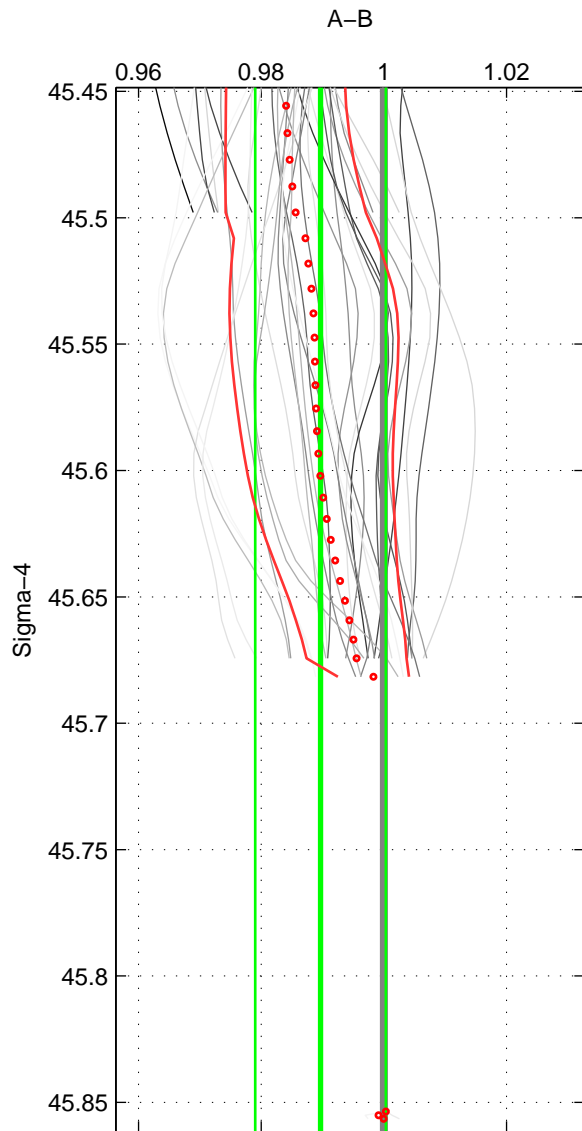

Cruise A (red). Date: Feb 2003 Cruisename: 660-49UF20030225

Cruise B (blue). Date: Jul 2010 Cruisename: 718-49UP20100706

*** "Favourite" values are means of spaces 1 2.

	Offset	O.StDev	Ratio	R.Stdev	Rating
SIGMA:	-0.414	0.429	0.990	0.011	5
THETA:	-0.133	0.150	0.996	0.004	5
DEPTH:	-0.121	0.165	0.997	0.004	3
FAV.:	-0.273	0.289	0.993	0.007	5

Profiles of A: 6
 Profiles of B: 14
 Diff profs : 35
 WMoffset (A-B): -0.41359
 WMoffset stdev: 0.42867
 WMratio (A/B): 0.98968
 WMratio stdev: 0.010643

Quality (1-5): 5

Profiles of A: 6
 Profiles of B: 14
 Diff profs : 35
 WMoffset (A-B): -0.13291
 WMoffset stdev: 0.1501
 WMratio (A/B): 0.99635
 WMratio stdev: 0.0041131

Quality (1-5): 5

Profiles of A: 6
 Profiles of B: 14
 Diff profs : 35
 WMoffset (A-B): -0.12113
 WMoffset stdev: 0.16492
 WMratio (A/B): 0.99703
 WMratio stdev: 0.0039877

Quality (1-5): 3

Please note that statistics are bad.