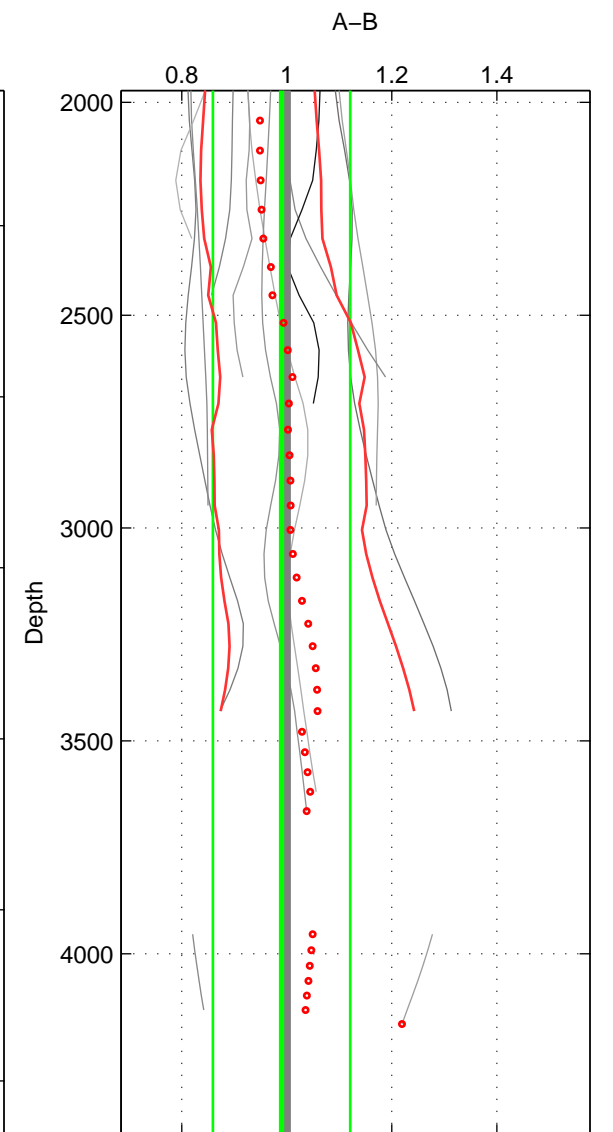

Cruise A (red). Date: Aug 1993 Cruisename: 251-33MW19930704.1

Cruise B (blue). Date: Jun 1989 Cruisename: 308-74DI19890612

\*\*\* "Favourite" values are means of spaces 1 2.

	Offset	O.StDev	Ratio	R.Stdev	Rating
SIGMA:	-0.844	2.167	0.964	0.119	4
THETA:	-0.422	2.542	0.991	0.139	4
DEPTH:	-0.375	2.382	0.990	0.131	3
FAV. :	-0.633	2.355	0.978	0.129	4

Profiles of A: 9  
 Profiles of B: 4  
 Diff profs : 11  
 WMoffset (A-B): -0.84395  
 WMoffset stdev: 2.1671  
 WMratio (A/B): 0.96385  
 WMratio stdev: 0.11877

Quality (1-5): 4

Profiles of A: 9  
 Profiles of B: 4  
 Diff profs : 11  
 WMoffset (A-B): -0.4219  
 WMoffset stdev: 2.5425  
 WMratio (A/B): 0.99118  
 WMratio stdev: 0.13913

Quality (1-5): 4

Profiles of A: 9  
 Profiles of B: 4  
 Diff profs : 11  
 WMoffset (A-B): -0.37495  
 WMoffset stdev: 2.3824  
 WMratio (A/B): 0.99  
 WMratio stdev: 0.1309

Quality (1-5): 3