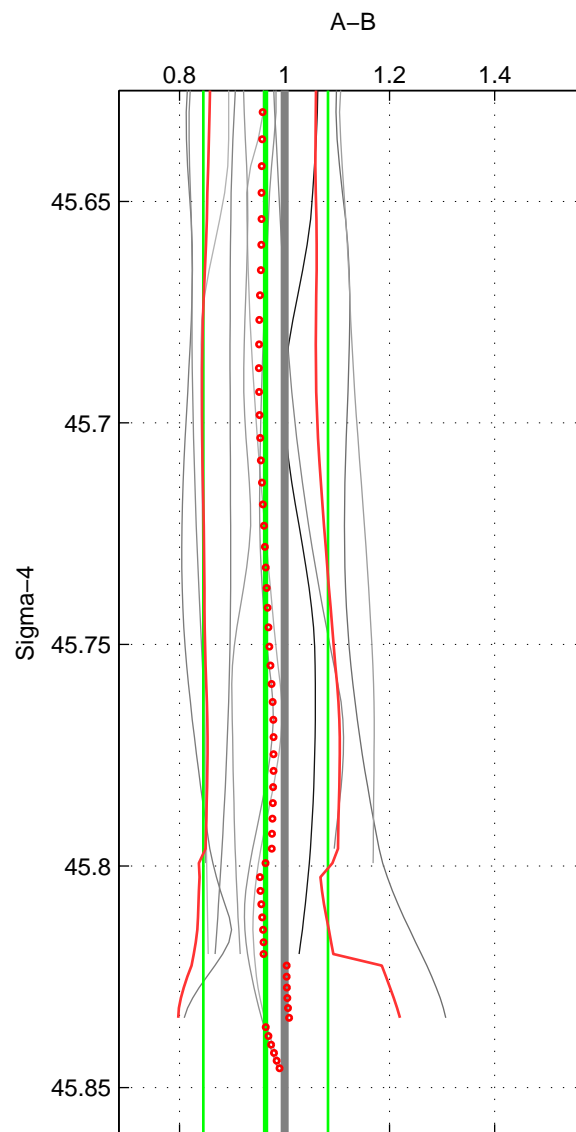

Cruise A (red). Date: Aug 1993 Cruisename: 251-33MW19930704.1

Cruise B (blue). Date: Jun 1989 Cruisename: 308-74DI19890612

\*\*\* "Favourite" values are means of spaces 1 2.

	Offset	O.StDev	Ratio	R.Stdev	Rating
SIGMA:	-0.844	2.167	0.964	0.119	4
THETA:	-0.422	2.542	0.991	0.139	4
DEPTH:	-0.375	2.382	0.990	0.131	3
FAV. :	-0.633	2.355	0.978	0.129	4

Profiles of A: 9  
 Profiles of B: 4  
 Diff profs : 11  
 WMoffset (A-B): -0.84395  
 WMoffset stdev: 2.1671  
 WMratio (A/B): 0.96385  
 WMratio stdev: 0.11877

Quality (1-5): 4

Profiles of A: 9  
 Profiles of B: 4  
 Diff profs : 11  
 WMoffset (A-B): -0.4219  
 WMoffset stdev: 2.5425  
 WMratio (A/B): 0.99118  
 WMratio stdev: 0.13913

Quality (1-5): 4

Profiles of A: 9  
 Profiles of B: 4  
 Diff profs : 11  
 WMoffset (A-B): -0.37495  
 WMoffset stdev: 2.3824  
 WMratio (A/B): 0.99  
 WMratio stdev: 0.1309

Quality (1-5): 3