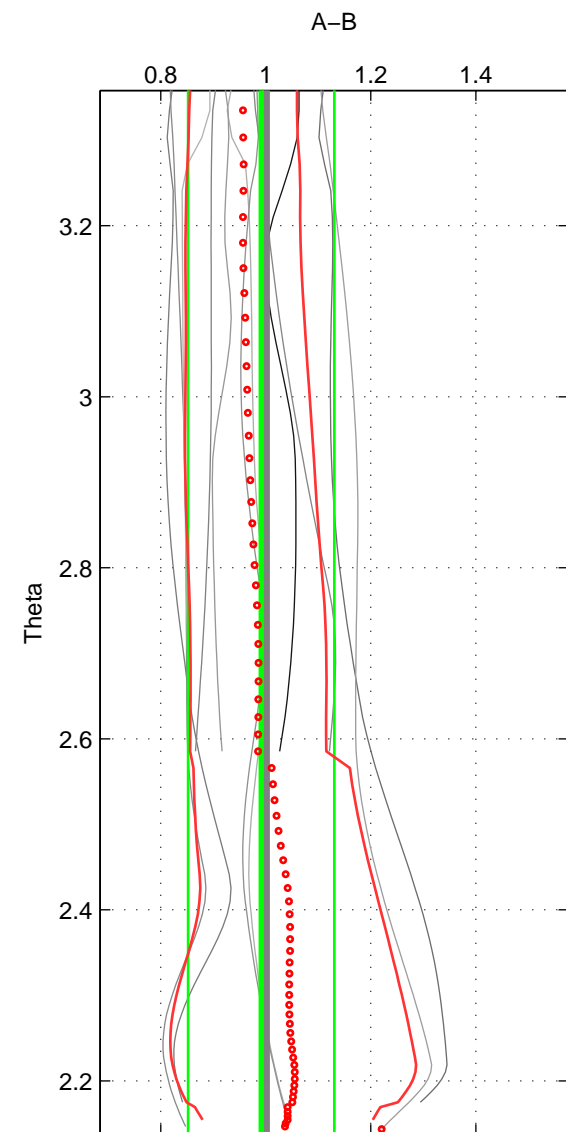

Cruise A (red). Date: Aug 1993 Cruisename: 251-33MW19930704.1

Cruise B (blue). Date: Jun 1989 Cruisename: 308-74DI19890612

\*\*\* "Favourite" values are means of spaces 1 2.

	Offset	O.StDev	Ratio	R.Stdev	Rating
SIGMA:	-0.844	2.167	0.964	0.119	4
THETA:	-0.422	2.542	0.991	0.139	4
DEPTH:	-0.375	2.382	0.990	0.131	3
FAV. :	-0.633	2.355	0.978	0.129	4

Profiles of A: 9  
 Profiles of B: 4  
 Diff profs : 11  
 WMoffset (A-B): -0.84395  
 WMoffset stdev: 2.1671  
 WMratio (A/B): 0.96385  
 WMratio stdev: 0.11877

Quality (1-5): 4

Profiles of A: 9  
 Profiles of B: 4  
 Diff profs : 11  
 WMoffset (A-B): -0.4219  
 WMoffset stdev: 2.5425  
 WMratio (A/B): 0.99118  
 WMratio stdev: 0.13913

Quality (1-5): 4

Profiles of A: 9  
 Profiles of B: 4  
 Diff profs : 11  
 WMoffset (A-B): -0.37495  
 WMoffset stdev: 2.3824  
 WMratio (A/B): 0.99  
 WMratio stdev: 0.1309

Quality (1-5): 3