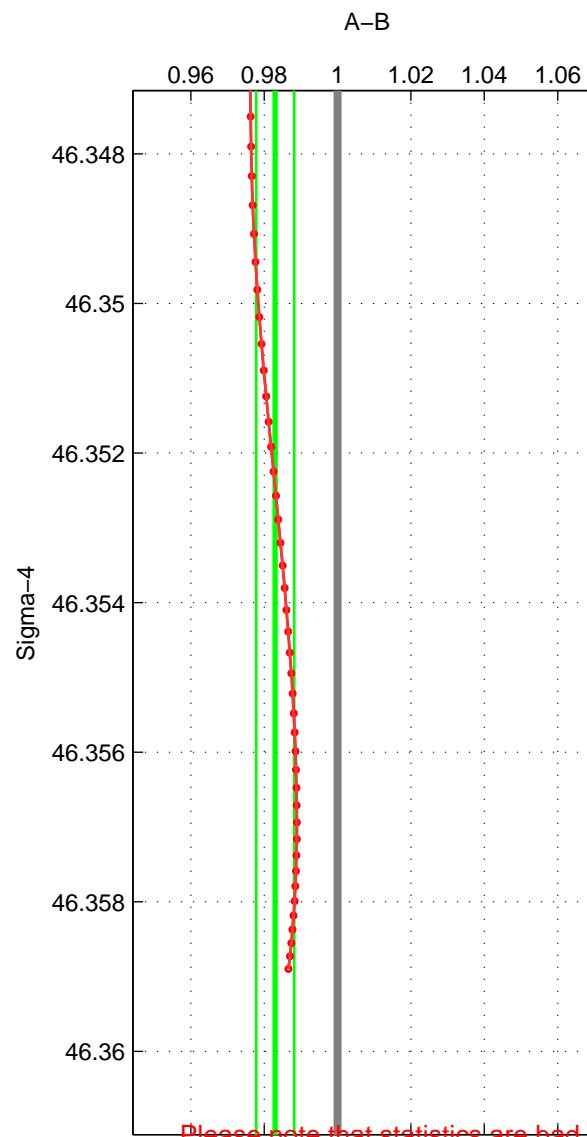

Cruise A (red). Date: Aug 2003 Cruisename: 40-18SN20030806  
 Cruise B (blue). Date: May 2002 Cruisename: 51-32H120020505

\*\*\* "Favourite" values are those of space 2.

	Offset	O.StDev	Ratio	R.Stdev	Rating
SIGMA:	-0.244	0.072	0.983	0.005	2
THETA:	-0.005	0.312	1.000	0.022	3
DEPTH:	-0.236	0.081	0.984	0.006	2
FAV. :	-0.005	0.312	1.000	0.022	3

Please note that statistics are bad.

Profiles of A: 3  
 Profiles of B: 3  
 Diff profs : 1  
 WMoffset (A-B): -0.2438  
 WMoffset stdev: 0.07239  
 WMratio (A/B): 0.98297  
 WMratio stdev: 0.0051892

Quality (1-5): 2

Profiles of A: 3  
 Profiles of B: 3  
 Diff profs : 5  
 WMoffset (A-B): -0.0048106  
 WMoffset stdev: 0.31236  
 WMratio (A/B): 0.99965  
 WMratio stdev: 0.021923

Quality (1-5): 3

Please note that statistics are bad.

Profiles of A: 2  
 Profiles of B: 3  
 Diff profs : 3  
 WMoffset (A-B): -0.23624  
 WMoffset stdev: 0.080772  
 WMratio (A/B): 0.98358  
 WMratio stdev: 0.005608

Quality (1-5): 2