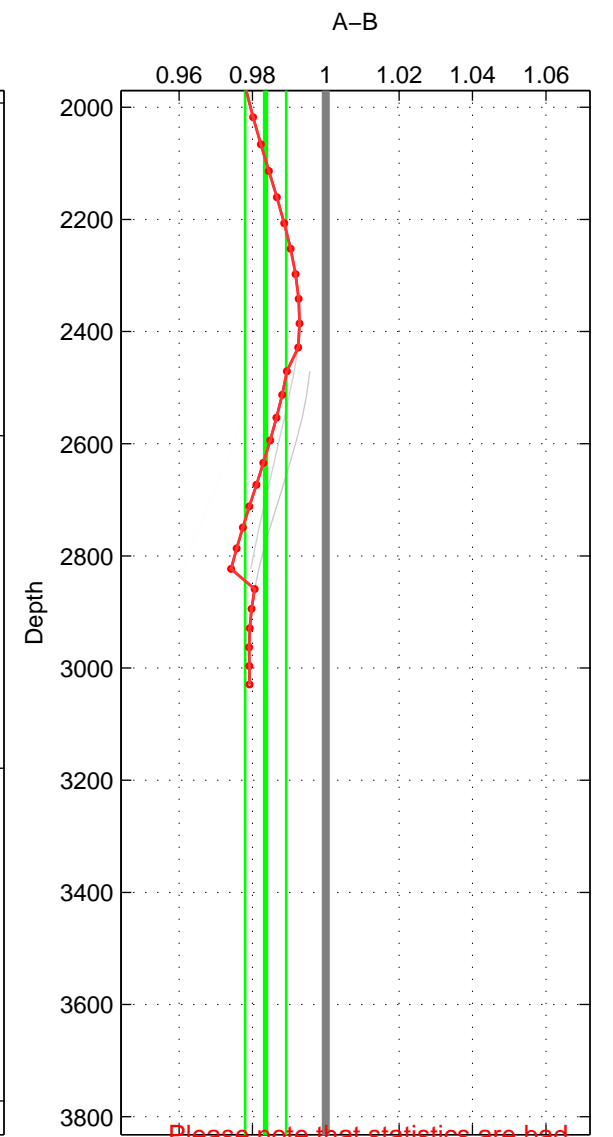

Cruise A (red). Date: Aug 2003 Cruisename: 40-18SN20030806  
 Cruise B (blue). Date: May 2002 Cruisename: 51-32H120020505

\*\*\* "Favourite" values are those of space 2.

	Offset	O.StDev	Ratio	R.Stdev	Rating
SIGMA:	-0.244	0.072	0.983	0.005	2
THETA:	-0.005	0.312	1.000	0.022	3
DEPTH:	-0.236	0.081	0.984	0.006	2
FAV. :	-0.005	0.312	1.000	0.022	3

Please note that statistics are bad.

Profiles of A: 3  
 Profiles of B: 3  
 Diff profs : 1  
 WMoffset (A-B): -0.2438  
 WMoffset stdev: 0.07239  
 WMratio (A/B): 0.98297  
 WMratio stdev: 0.0051892

Quality (1-5): 2

Profiles of A: 3  
 Profiles of B: 3  
 Diff profs : 5  
 WMoffset (A-B): -0.0048106  
 WMoffset stdev: 0.31236  
 WMratio (A/B): 0.99965  
 WMratio stdev: 0.021923

Quality (1-5): 3

Please note that statistics are bad.

Profiles of A: 2  
 Profiles of B: 3  
 Diff profs : 3  
 WMoffset (A-B): -0.23624  
 WMoffset stdev: 0.080772  
 WMratio (A/B): 0.98358  
 WMratio stdev: 0.005608

Quality (1-5): 2