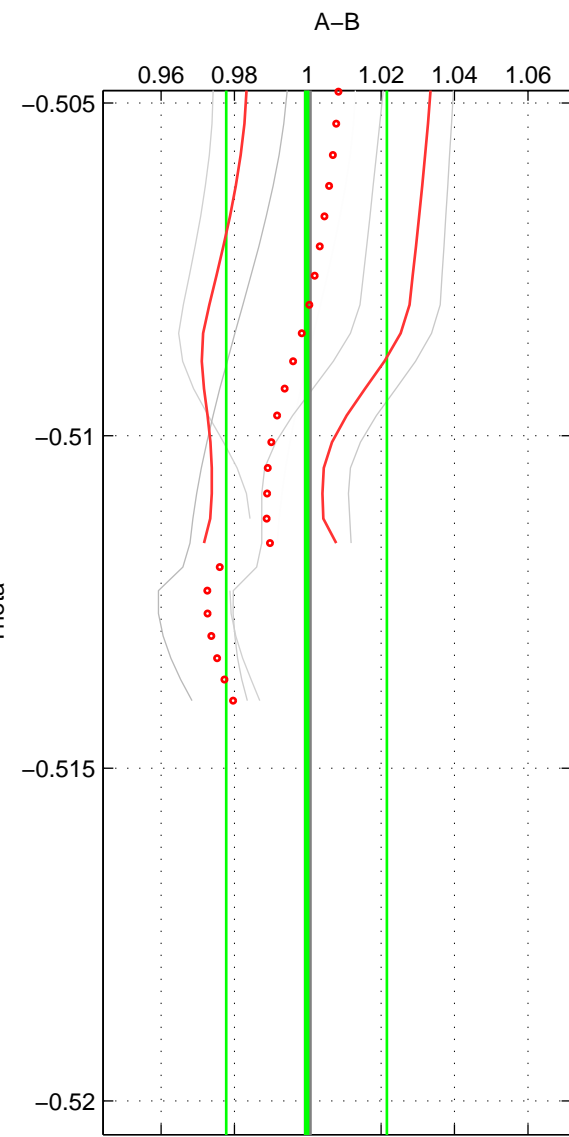

Cruise A (red). Date: Aug 2003 Cruisename: 40-18SN20030806  
 Cruise B (blue). Date: May 2002 Cruisename: 51-32H120020505

\*\*\* "Favourite" values are those of space 2.

	Offset	O.StDev	Ratio	R.Stdev	Rating
SIGMA:	-0.244	0.072	0.983	0.005	2
THETA:	-0.005	0.312	1.000	0.022	3
DEPTH:	-0.236	0.081	0.984	0.006	2
FAV. :	-0.005	0.312	1.000	0.022	3

Please note that statistics are bad.

Profiles of A: 3  
 Profiles of B: 3  
 Diff profs : 1  
 WMoffset (A-B): -0.2438  
 WMoffset stdev: 0.07239  
 WMratio (A/B): 0.98297  
 WMratio stdev: 0.0051892

Quality (1-5): 2

Profiles of A: 3  
 Profiles of B: 3  
 Diff profs : 5  
 WMoffset (A-B): -0.0048106  
 WMoffset stdev: 0.31236  
 WMratio (A/B): 0.99965  
 WMratio stdev: 0.021923

Quality (1-5): 3

Please note that statistics are bad.

Profiles of A: 2  
 Profiles of B: 3  
 Diff profs : 3  
 WMoffset (A-B): -0.23624  
 WMoffset stdev: 0.080772  
 WMratio (A/B): 0.98358  
 WMratio stdev: 0.005608

Quality (1-5): 2