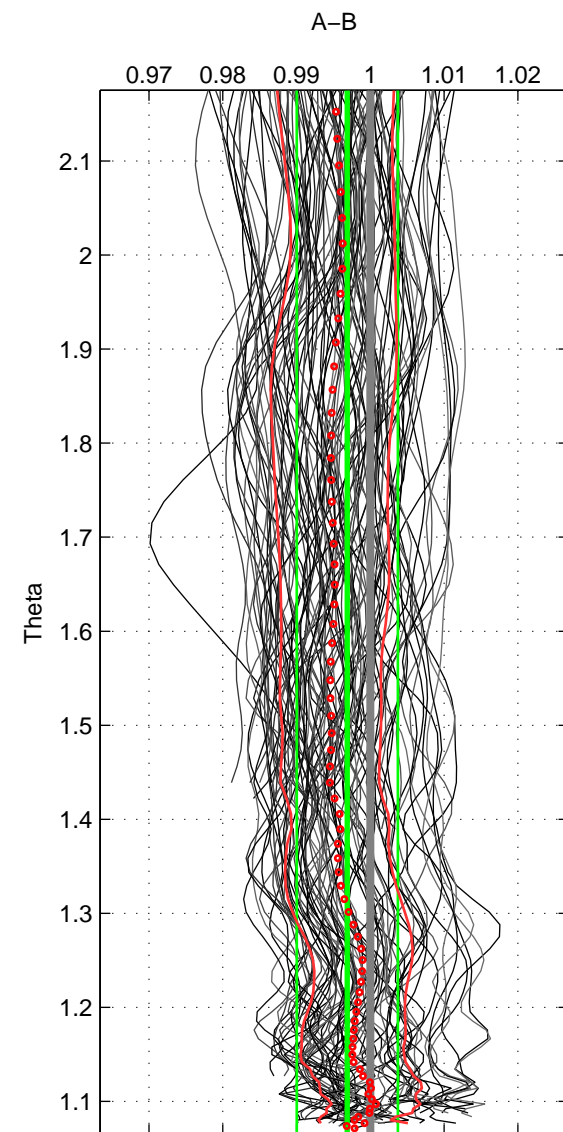

Cruise A (red). Date: Aug 1985 Cruisename: 496-325019850804

Cruise B (blue). Date: Oct 2007 Cruisename: 613-49NZ20071008

\*\*\* "Favourite" values are means of spaces 1 2 3.

	Offset	O.StDev	Ratio	R.Stdev	Rating
SIGMA:	-0.204	0.251	0.995	0.007	5
THETA:	-0.117	0.262	0.997	0.007	5
DEPTH:	-0.125	0.189	0.997	0.005	5
FAV. :	-0.149	0.234	0.996	0.006	5

Profiles of A: 35  
 Profiles of B: 38  
 Diff profs : 100  
 WMoffset (A-B): -0.20408  
 WMoffset stdev: 0.25104  
 WMratio (A/B): 0.99464  
 WMratio stdev: 0.0065809

Quality (1-5): 5

Profiles of A: 35  
 Profiles of B: 38  
 Diff profs : 100  
 WMoffset (A-B): -0.11666  
 WMoffset stdev: 0.26166  
 WMratio (A/B): 0.99687  
 WMratio stdev: 0.0068463

Quality (1-5): 5

Profiles of A: 35  
 Profiles of B: 38  
 Diff profs : 100  
 WMoffset (A-B): -0.12549  
 WMoffset stdev: 0.18943  
 WMratio (A/B): 0.99653  
 WMratio stdev: 0.0052326

Quality (1-5): 5