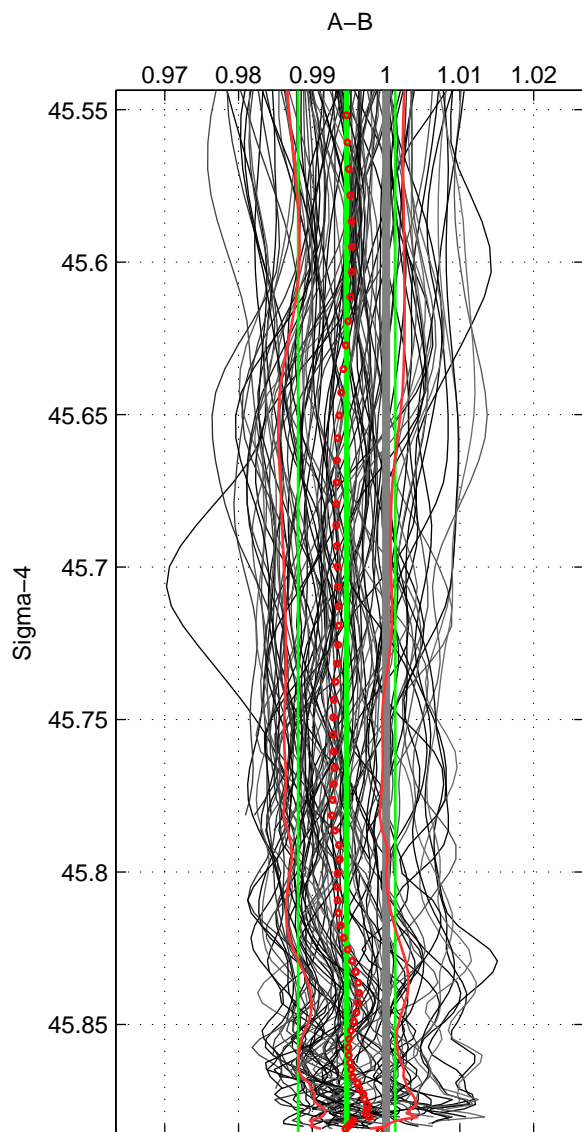

Cruise A (red). Date: Aug 1985 Cruisename: 496-325019850804

Cruise B (blue). Date: Oct 2007 Cruisename: 613-49NZ20071008

\*\*\* "Favourite" values are means of spaces 1 2 3.

	Offset	O.StDev	Ratio	R.Stdev	Rating
SIGMA:	-0.204	0.251	0.995	0.007	5
THETA:	-0.117	0.262	0.997	0.007	5
DEPTH:	-0.125	0.189	0.997	0.005	5
FAV. :	-0.149	0.234	0.996	0.006	5

Profiles of A: 35  
 Profiles of B: 38  
 Diff profs : 100  
 WMoffset (A-B): -0.20408  
 WMoffset stdev: 0.25104  
 WMratio (A/B): 0.99464  
 WMratio stdev: 0.0065809

Quality (1-5): 5

Profiles of A: 35  
 Profiles of B: 38  
 Diff profs : 100  
 WMoffset (A-B): -0.11666  
 WMoffset stdev: 0.26166  
 WMratio (A/B): 0.99687  
 WMratio stdev: 0.0068463

Quality (1-5): 5

Profiles of A: 35  
 Profiles of B: 38  
 Diff profs : 100  
 WMoffset (A-B): -0.12549  
 WMoffset stdev: 0.18943  
 WMratio (A/B): 0.99653  
 WMratio stdev: 0.0052326

Quality (1-5): 5