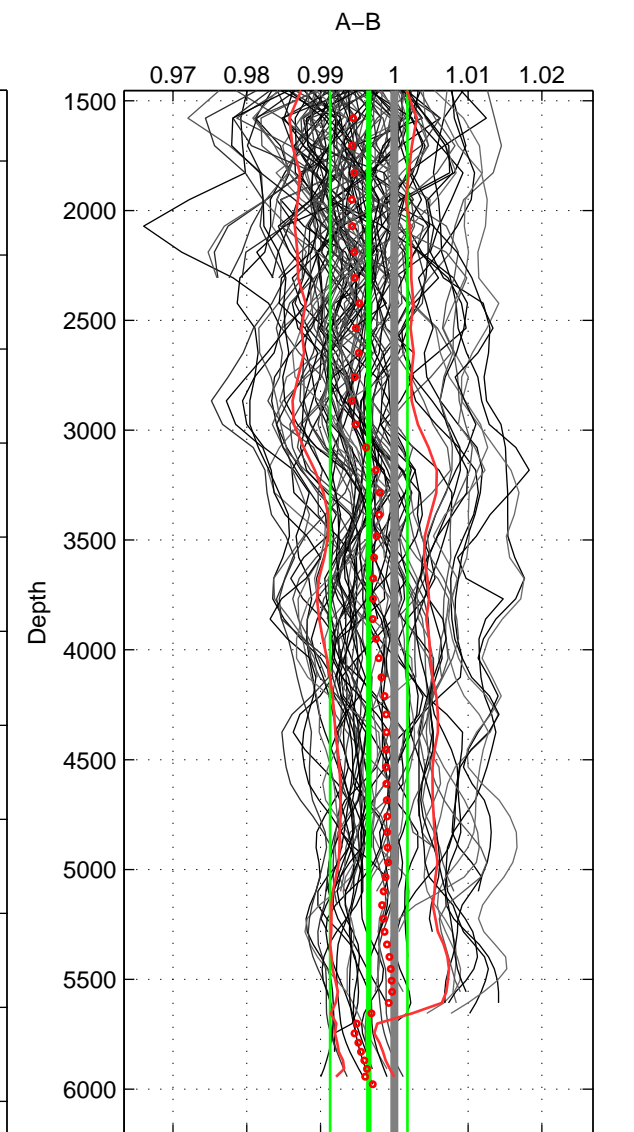

Cruise A (red). Date: Aug 1985 Cruisename: 496-325019850804

Cruise B (blue). Date: Oct 2007 Cruisename: 613-49NZ20071008

\*\*\* "Favourite" values are means of spaces 1 2 3.

	Offset	O.StDev	Ratio	R.Stdev	Rating
SIGMA:	-0.204	0.251	0.995	0.007	5
THETA:	-0.117	0.262	0.997	0.007	5
DEPTH:	-0.125	0.189	0.997	0.005	5
FAV. :	-0.149	0.234	0.996	0.006	5

Profiles of A: 35  
 Profiles of B: 38  
 Diff profs : 100  
 WMoffset (A-B): -0.20408  
 WMoffset stdev: 0.25104  
 WMratio (A/B): 0.99464  
 WMratio stdev: 0.0065809

Quality (1-5): 5

Profiles of A: 35  
 Profiles of B: 38  
 Diff profs : 100  
 WMoffset (A-B): -0.11666  
 WMoffset stdev: 0.26166  
 WMratio (A/B): 0.99687  
 WMratio stdev: 0.0068463

Quality (1-5): 5

Profiles of A: 35  
 Profiles of B: 38  
 Diff profs : 100  
 WMoffset (A-B): -0.12549  
 WMoffset stdev: 0.18943  
 WMratio (A/B): 0.99653  
 WMratio stdev: 0.0052326

Quality (1-5): 5