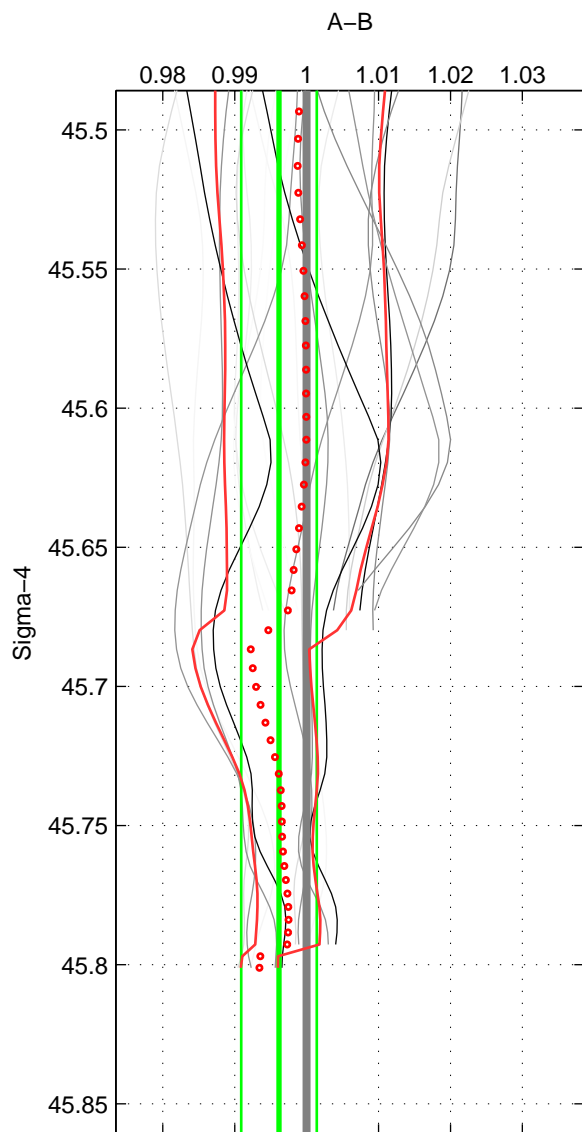

Cruise A (red). Date: Nov 1995 Cruisename: 625-49RY19951115

Cruise B (blue). Date: Feb 2004 Cruisename: 664-49UF20040120

*** "Favourite" values are means of spaces 1 2.

	Offset	O.StDev	Ratio	R.Stdev	Rating
SIGMA:	-0.146	0.196	0.996	0.005	4
THETA:	-0.059	0.146	0.998	0.004	4
DEPTH:	-0.260	0.187	0.993	0.005	3
FAV. :	-0.102	0.171	0.997	0.005	4

Profiles of A: 9
 Profiles of B: 6
 Diff profs : 21
 WMoffset (A-B): -0.1464
 WMoffset stdev: 0.19598
 WMratio (A/B): 0.99615
 WMratio stdev: 0.0052579

Quality (1-5): 4

Profiles of A: 9
 Profiles of B: 6
 Diff profs : 21
 WMoffset (A-B): -0.058549
 WMoffset stdev: 0.14647
 WMratio (A/B): 0.99839
 WMratio stdev: 0.0040531

Quality (1-5): 4

Profiles of A: 9
 Profiles of B: 6
 Diff profs : 21
 WMoffset (A-B): -0.26039
 WMoffset stdev: 0.18736
 WMratio (A/B): 0.99308
 WMratio stdev: 0.0049851

Quality (1-5): 3