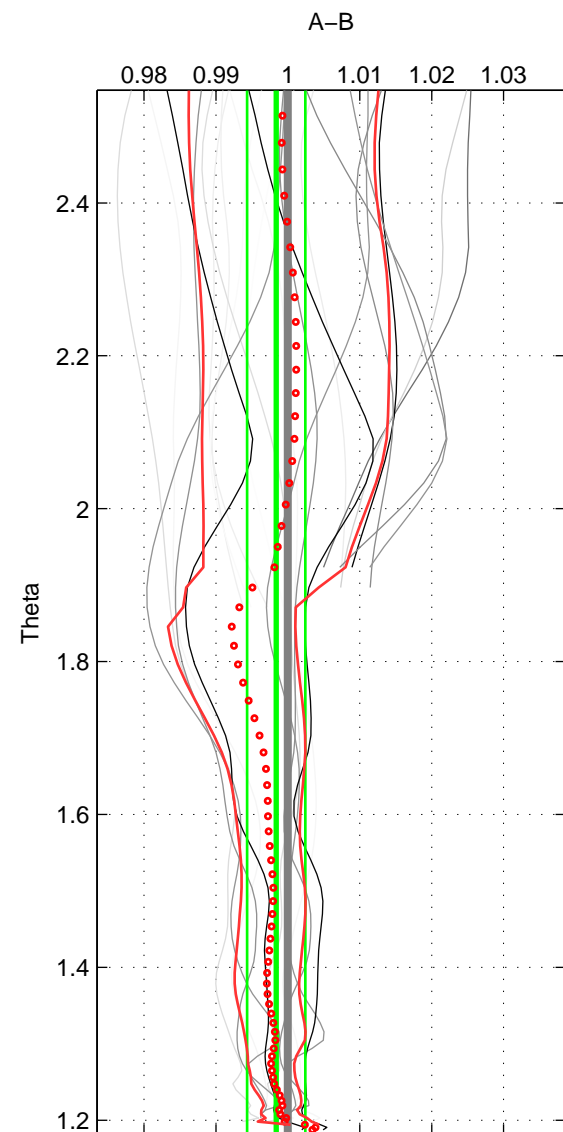

Cruise A (red). Date: Nov 1995 Cruisename: 625-49RY19951115

Cruise B (blue). Date: Feb 2004 Cruisename: 664-49UF20040120

*** "Favourite" values are means of spaces 1 2.

	Offset	O.StDev	Ratio	R.Stdev	Rating
SIGMA:	-0.146	0.196	0.996	0.005	4
THETA:	-0.059	0.146	0.998	0.004	4
DEPTH:	-0.260	0.187	0.993	0.005	3
FAV. :	-0.102	0.171	0.997	0.005	4

Profiles of A: 9
 Profiles of B: 6
 Diff profs : 21
 WMoffset (A-B): -0.1464
 WMoffset stdev: 0.19598
 WMratio (A/B): 0.99615
 WMratio stdev: 0.0052579

Quality (1-5): 4

Profiles of A: 9
 Profiles of B: 6
 Diff profs : 21
 WMoffset (A-B): -0.058549
 WMoffset stdev: 0.14647
 WMratio (A/B): 0.99839
 WMratio stdev: 0.0040531

Quality (1-5): 4

Profiles of A: 9
 Profiles of B: 6
 Diff profs : 21
 WMoffset (A-B): -0.26039
 WMoffset stdev: 0.18736
 WMratio (A/B): 0.99308
 WMratio stdev: 0.0049851

Quality (1-5): 3