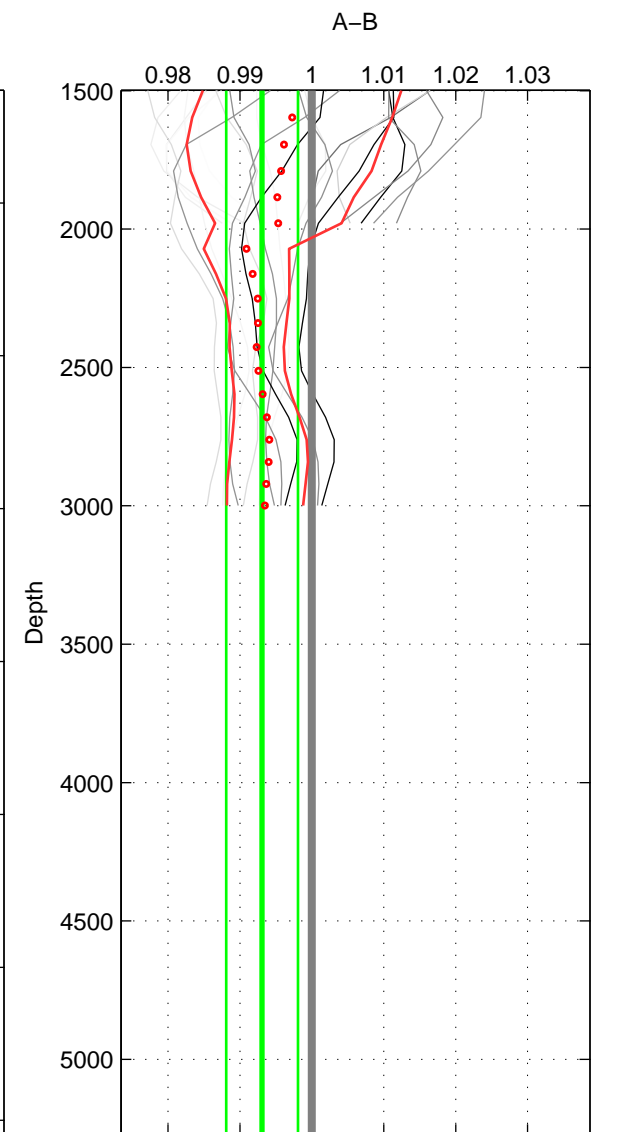

Cruise A (red). Date: Nov 1995 Cruisename: 625-49RY19951115

Cruise B (blue). Date: Feb 2004 Cruisename: 664-49UF20040120

*** "Favourite" values are means of spaces 1 2.

	Offset	O.StDev	Ratio	R.Stdev	Rating
SIGMA:	-0.146	0.196	0.996	0.005	4
THETA:	-0.059	0.146	0.998	0.004	4
DEPTH:	-0.260	0.187	0.993	0.005	3
FAV. :	-0.102	0.171	0.997	0.005	4

Profiles of A: 9
 Profiles of B: 6
 Diff profs : 21
 WMoffset (A-B): -0.1464
 WMoffset stdev: 0.19598
 WMratio (A/B): 0.99615
 WMratio stdev: 0.0052579

Quality (1-5): 4

Profiles of A: 9
 Profiles of B: 6
 Diff profs : 21
 WMoffset (A-B): -0.058549
 WMoffset stdev: 0.14647
 WMratio (A/B): 0.99839
 WMratio stdev: 0.0040531

Quality (1-5): 4

Profiles of A: 9
 Profiles of B: 6
 Diff profs : 21
 WMoffset (A-B): -0.26039
 WMoffset stdev: 0.18736
 WMratio (A/B): 0.99308
 WMratio stdev: 0.0049851

Quality (1-5): 3