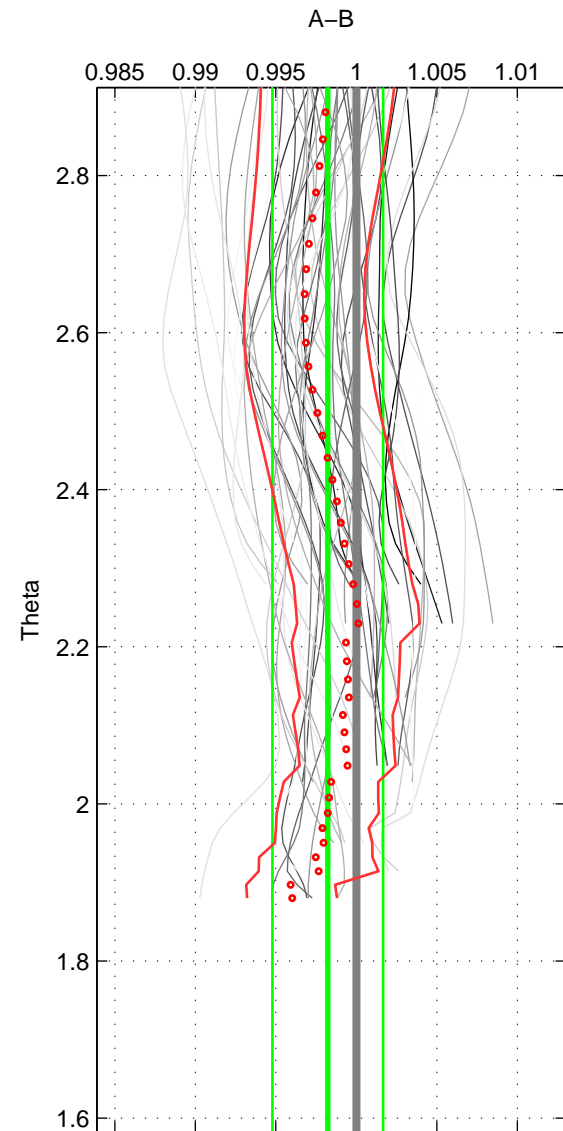

Cruise A (red). Date: Dec 2007 Cruisename: 614-49NZ20071122  
 Cruise B (blue). Date: May 2009 Cruisename: 616-49NZ20090410

\*\*\* "Favourite" values are means of spaces 1 2 3.

	Offset	O.StDev	Ratio	R.Stdev	Rating
SIGMA:	-0.068	0.123	0.998	0.003	4
THETA:	-0.063	0.122	0.998	0.003	4
DEPTH:	-0.082	0.113	0.998	0.003	4
FAV. :	-0.071	0.119	0.998	0.003	4

Profiles of A: 9  
 Profiles of B: 8  
 Diff profs : 48  
 WMoffset (A-B): -0.068346  
 WMoffset stdev: 0.12257  
 WMratio (A/B): 0.99808  
 WMratio stdev: 0.0034423

Quality (1-5): 4

Profiles of A: 9  
 Profiles of B: 8  
 Diff profs : 48  
 WMoffset (A-B): -0.063319  
 WMoffset stdev: 0.12223  
 WMratio (A/B): 0.99823  
 WMratio stdev: 0.0034336

Quality (1-5): 4

Profiles of A: 9  
 Profiles of B: 8  
 Diff profs : 48  
 WMoffset (A-B): -0.081621  
 WMoffset stdev: 0.11317  
 WMratio (A/B): 0.99771  
 WMratio stdev: 0.0031748

Quality (1-5): 4