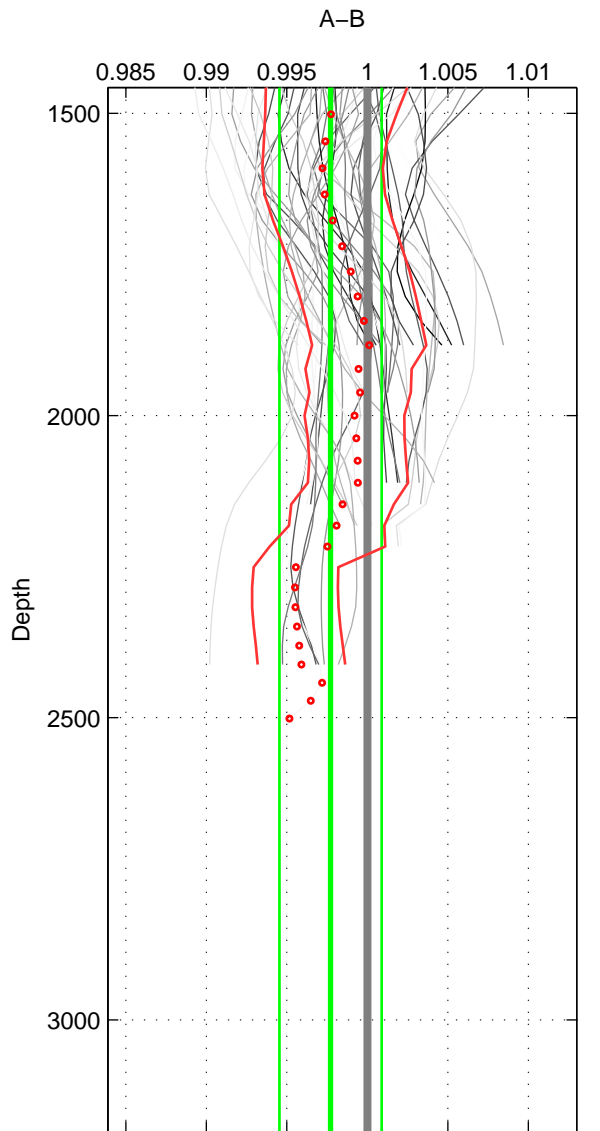

Cruise A (red). Date: Dec 2007 Cruisename: 614-49NZ20071122  
 Cruise B (blue). Date: May 2009 Cruisename: 616-49NZ20090410

\*\*\* "Favourite" values are means of spaces 1 2 3.

	Offset	O.StDev	Ratio	R.Stdev	Rating
SIGMA:	-0.068	0.123	0.998	0.003	4
THETA:	-0.063	0.122	0.998	0.003	4
DEPTH:	-0.082	0.113	0.998	0.003	4
FAV. :	-0.071	0.119	0.998	0.003	4

Profiles of A: 9  
 Profiles of B: 8  
 Diff profs : 48  
 WMoffset (A-B): -0.068346  
 WMoffset stdev: 0.12257  
 WMratio (A/B): 0.99808  
 WMratio stdev: 0.0034423

Quality (1-5): 4

Profiles of A: 9  
 Profiles of B: 8  
 Diff profs : 48  
 WMoffset (A-B): -0.063319  
 WMoffset stdev: 0.12223  
 WMratio (A/B): 0.99823  
 WMratio stdev: 0.0034336

Quality (1-5): 4

Profiles of A: 9  
 Profiles of B: 8  
 Diff profs : 48  
 WMoffset (A-B): -0.081621  
 WMoffset stdev: 0.11317  
 WMratio (A/B): 0.99771  
 WMratio stdev: 0.0031748

Quality (1-5): 4