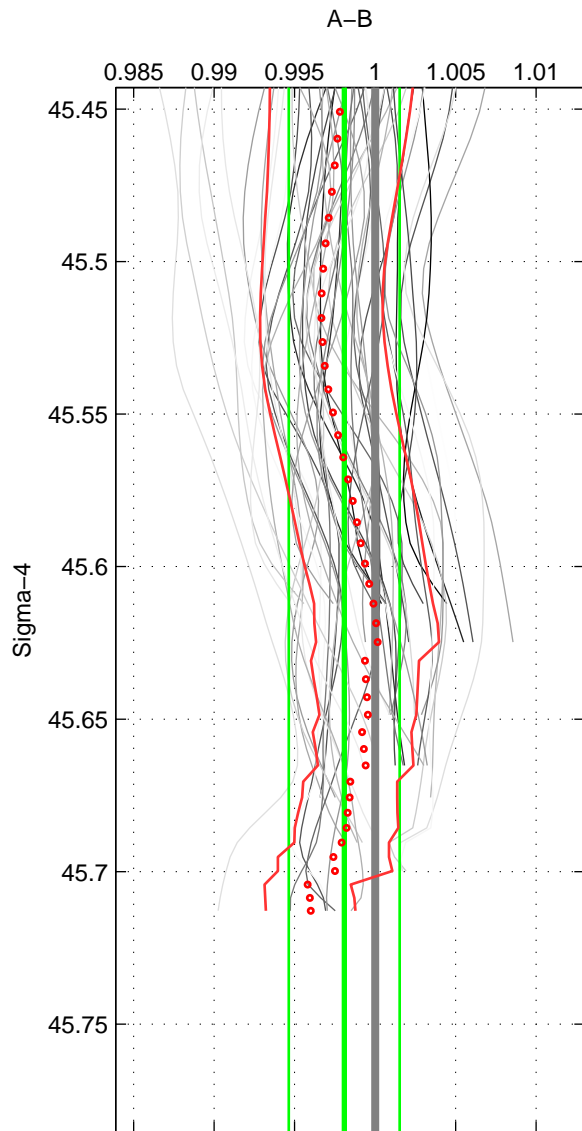

Cruise A (red). Date: Dec 2007 Cruisename: 614-49NZ20071122  
 Cruise B (blue). Date: May 2009 Cruisename: 616-49NZ20090410

\*\*\* "Favourite" values are means of spaces 1 2 3.

	Offset	O.StDev	Ratio	R.Stdev	Rating
SIGMA:	-0.068	0.123	0.998	0.003	4
THETA:	-0.063	0.122	0.998	0.003	4
DEPTH:	-0.082	0.113	0.998	0.003	4
FAV. :	-0.071	0.119	0.998	0.003	4

Profiles of A: 9  
 Profiles of B: 8  
 Diff profs : 48  
 WMoffset (A-B): -0.068346  
 WMoffset stdev: 0.12257  
 WMratio (A/B): 0.99808  
 WMratio stdev: 0.0034423

Quality (1-5): 4

Profiles of A: 9  
 Profiles of B: 8  
 Diff profs : 48  
 WMoffset (A-B): -0.063319  
 WMoffset stdev: 0.12223  
 WMratio (A/B): 0.99823  
 WMratio stdev: 0.0034336

Quality (1-5): 4

Profiles of A: 9  
 Profiles of B: 8  
 Diff profs : 48  
 WMoffset (A-B): -0.081621  
 WMoffset stdev: 0.11317  
 WMratio (A/B): 0.99771  
 WMratio stdev: 0.0031748

Quality (1-5): 4