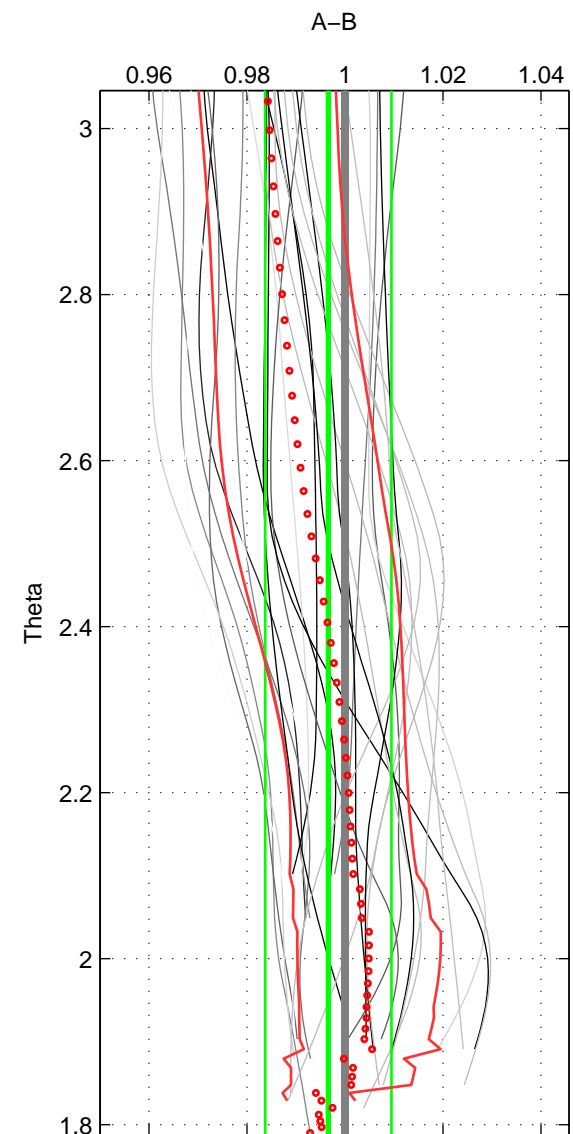

Cruise A (red). Date: Jul 2002 Cruisename: 697-49UP20020620

Cruise B (blue). Date: Feb 2006 Cruisename: 710-49UP20060113

\*\*\* "Favourite" values are means of spaces 1 2 3.

	Offset	O.StDev	Ratio	R.Stdev	Rating
SIGMA:	0.129	0.393	1.003	0.010	4
THETA:	-0.138	0.528	0.997	0.013	4
DEPTH:	-0.005	0.564	1.000	0.014	4
FAV.:	-0.005	0.495	1.000	0.012	4

Profiles of A: 9  
 Profiles of B: 4  
 Diff profs: 12  
 WMoffset (A-B): 0.12883  
 WMoffset stdev: 0.39269  
 WMratio (A/B): 1.0031  
 WMratio stdev: 0.0095599

Quality (1-5): 4

Profiles of A: 9  
 Profiles of B: 9  
 Diff profs: 27  
 WMoffset (A-B): -0.13798  
 WMoffset stdev: 0.52785  
 WMratio (A/B): 0.99661  
 WMratio stdev: 0.012894

Quality (1-5): 4

Profiles of A: 9  
 Profiles of B: 9  
 Diff profs: 27  
 WMoffset (A-B): -0.0045703  
 WMoffset stdev: 0.56448  
 WMratio (A/B): 0.99998  
 WMratio stdev: 0.013798

Quality (1-5): 4