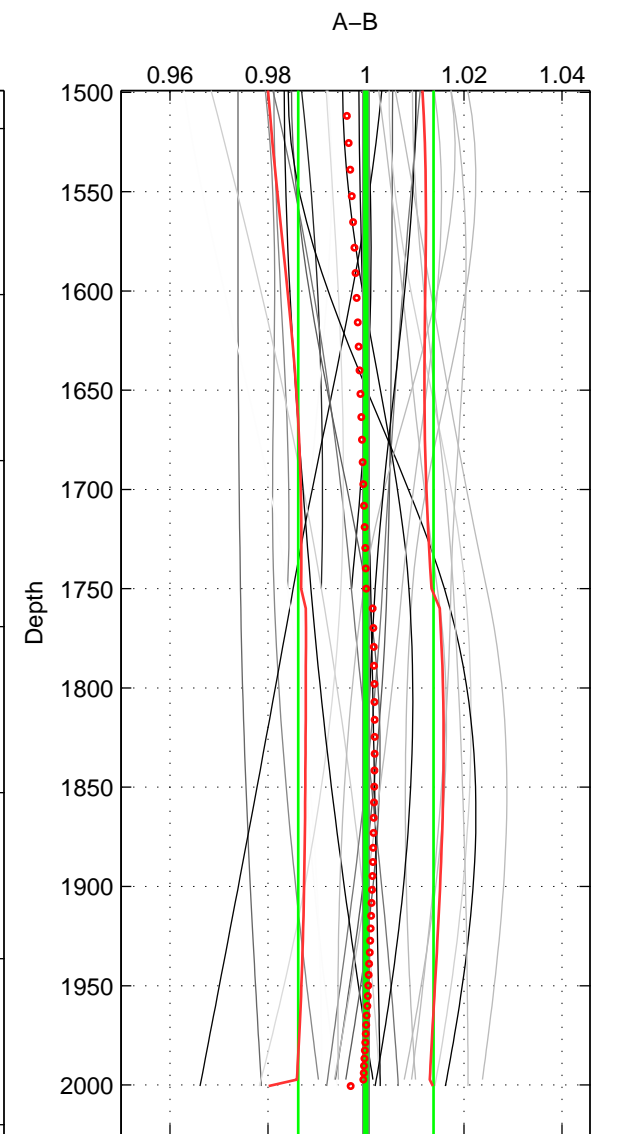

Cruise A (red). Date: Jul 2002 Cruisename: 697-49UP20020620

Cruise B (blue). Date: Feb 2006 Cruisename: 710-49UP20060113

\*\*\* "Favourite" values are means of spaces 1 2 3.

	Offset	O.StDev	Ratio	R.Stdev	Rating
SIGMA:	0.129	0.393	1.003	0.010	4
THETA:	-0.138	0.528	0.997	0.013	4
DEPTH:	-0.005	0.564	1.000	0.014	4
FAV.:	-0.005	0.495	1.000	0.012	4

Profiles of A: 9  
 Profiles of B: 4  
 Diff profs: 12  
 WMoffset (A-B): 0.12883  
 WMoffset stdev: 0.39269  
 WMratio (A/B): 1.0031  
 WMratio stdev: 0.0095599

Quality (1-5): 4

Profiles of A: 9  
 Profiles of B: 9  
 Diff profs: 27  
 WMoffset (A-B): -0.13798  
 WMoffset stdev: 0.52785  
 WMratio (A/B): 0.99661  
 WMratio stdev: 0.012894

Quality (1-5): 4

Profiles of A: 9  
 Profiles of B: 9  
 Diff profs: 27  
 WMoffset (A-B): -0.0045703  
 WMoffset stdev: 0.56448  
 WMratio (A/B): 0.99998  
 WMratio stdev: 0.013798

Quality (1-5): 4