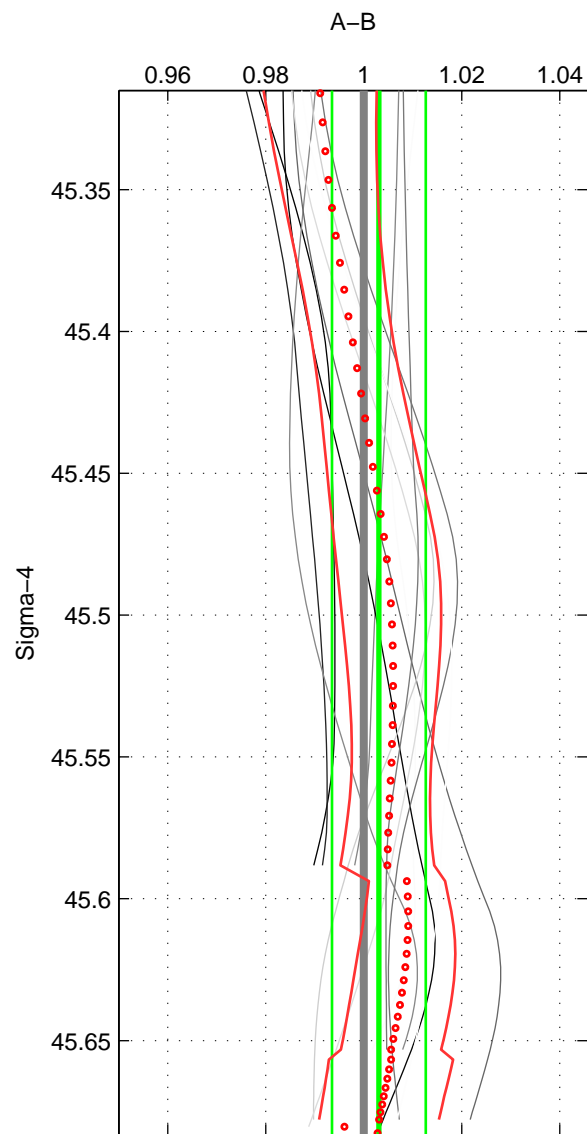

Cruise A (red). Date: Jul 2002 Cruisename: 697-49UP20020620

Cruise B (blue). Date: Feb 2006 Cruisename: 710-49UP20060113

\*\*\* "Favourite" values are means of spaces 1 2 3.

	Offset	O.StDev	Ratio	R.Stdev	Rating
SIGMA:	0.129	0.393	1.003	0.010	4
THETA:	-0.138	0.528	0.997	0.013	4
DEPTH:	-0.005	0.564	1.000	0.014	4
FAV.:	-0.005	0.495	1.000	0.012	4

Profiles of A: 9  
 Profiles of B: 4  
 Diff profs: 12  
 WMoffset (A-B): 0.12883  
 WMoffset stdev: 0.39269  
 WMratio (A/B): 1.0031  
 WMratio stdev: 0.0095599

Quality (1-5): 4

Profiles of A: 9  
 Profiles of B: 9  
 Diff profs: 27  
 WMoffset (A-B): -0.13798  
 WMoffset stdev: 0.52785  
 WMratio (A/B): 0.99661  
 WMratio stdev: 0.012894

Quality (1-5): 4

Profiles of A: 9  
 Profiles of B: 9  
 Diff profs: 27  
 WMoffset (A-B): -0.0045703  
 WMoffset stdev: 0.56448  
 WMratio (A/B): 0.99998  
 WMratio stdev: 0.013798

Quality (1-5): 4