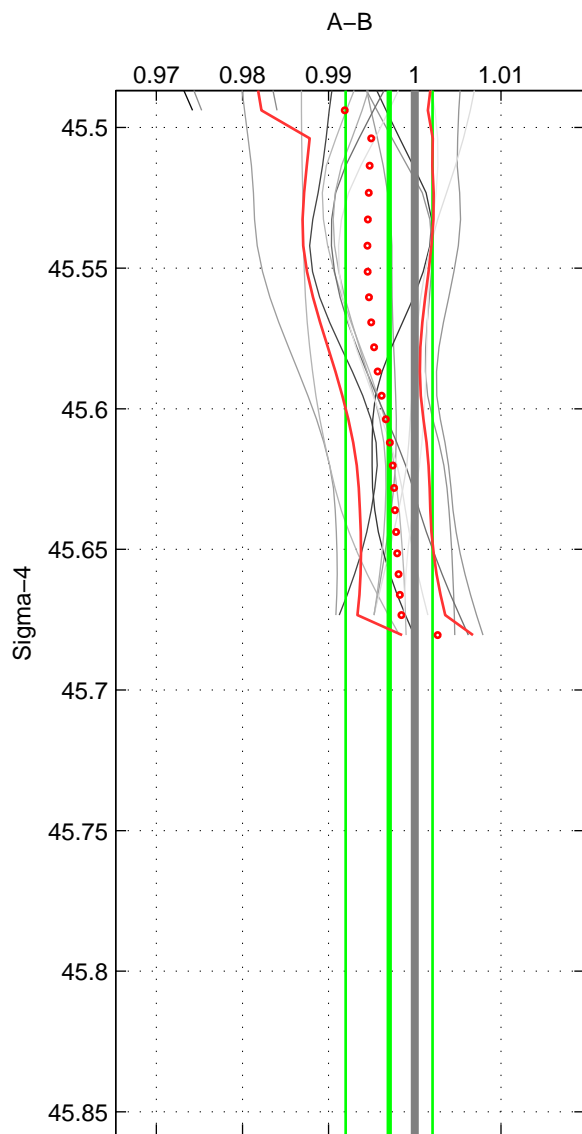

Cruise A (red). Date: Feb 2003 Cruisename: 660-49UF20030225
 Cruise B (blue). Date: Nov 2007 Cruisename: 675-49UF20071023

*** "Favourite" values are means of spaces 1 2.

	Offset	O.StDev	Ratio	R.Stdev	Rating
SIGMA:	-0.116	0.199	0.997	0.005	4
THETA:	-0.207	0.247	0.995	0.006	4
DEPTH:	0.024	0.132	1.001	0.003	3
FAV.:	-0.162	0.223	0.996	0.006	4

Profiles of A: 8
 Profiles of B: 7
 Diff profs: 16
 WMoffset (A-B): -0.11633
 WMoffset stdev: 0.19854
 WMratio (A/B): 0.99702
 WMratio stdev: 0.0050453

Quality (1-5): 4

Profiles of A: 8
 Profiles of B: 7
 Diff profs: 16
 WMoffset (A-B): -0.20692
 WMoffset stdev: 0.24707
 WMratio (A/B): 0.99472
 WMratio stdev: 0.0062758

Quality (1-5): 4

Profiles of A: 8
 Profiles of B: 7
 Diff profs: 16
 WMoffset (A-B): 0.02404
 WMoffset stdev: 0.13188
 WMratio (A/B): 1.0007
 WMratio stdev: 0.003299

Quality (1-5): 3

Please note that statistics are bad.