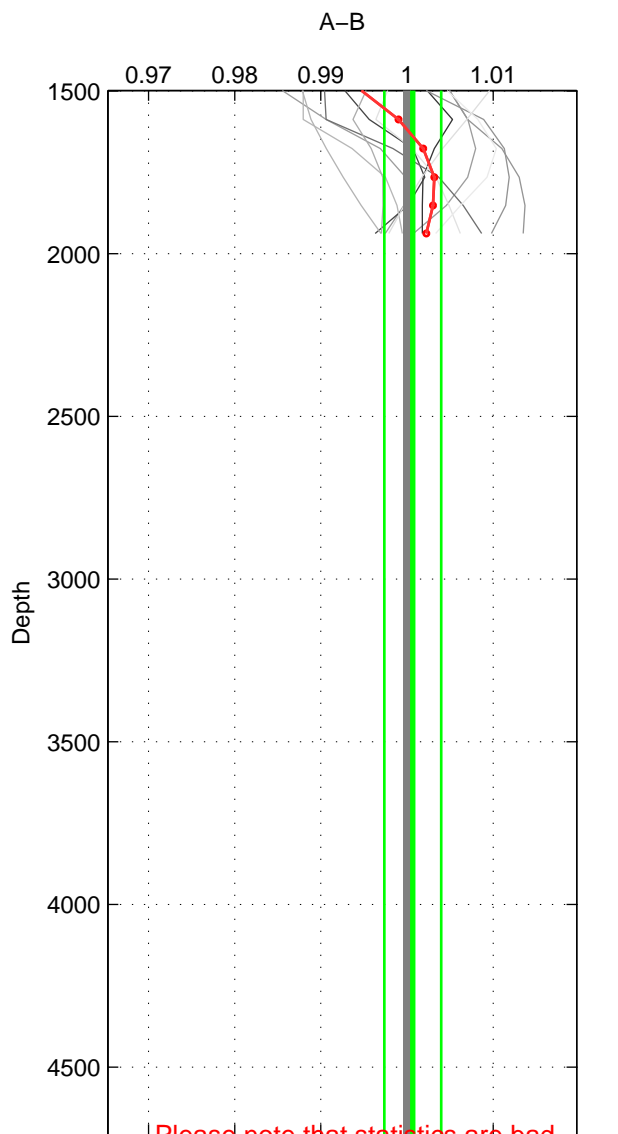

Cruise A (red). Date: Feb 2003 Cruisename: 660-49UF20030225
 Cruise B (blue). Date: Nov 2007 Cruisename: 675-49UF20071023

*** "Favourite" values are means of spaces 1 2.

	Offset	O.StDev	Ratio	R.Stdev	Rating
SIGMA:	-0.116	0.199	0.997	0.005	4
THETA:	-0.207	0.247	0.995	0.006	4
DEPTH:	0.024	0.132	1.001	0.003	3
FAV.:	-0.162	0.223	0.996	0.006	4

Profiles of A: 8
 Profiles of B: 7
 Diff profs: 16
 WMoffset (A-B): -0.11633
 WMoffset stdev: 0.19854
 WMratio (A/B): 0.99702
 WMratio stdev: 0.0050453

Quality (1-5): 4

Profiles of A: 8
 Profiles of B: 7
 Diff profs: 16
 WMoffset (A-B): -0.20692
 WMoffset stdev: 0.24707
 WMratio (A/B): 0.99472
 WMratio stdev: 0.0062758

Quality (1-5): 4

Profiles of A: 8
 Profiles of B: 7
 Diff profs: 16
 WMoffset (A-B): 0.02404
 WMoffset stdev: 0.13188
 WMratio (A/B): 1.0007
 WMratio stdev: 0.003299

Quality (1-5): 3

Please note that statistics are bad.