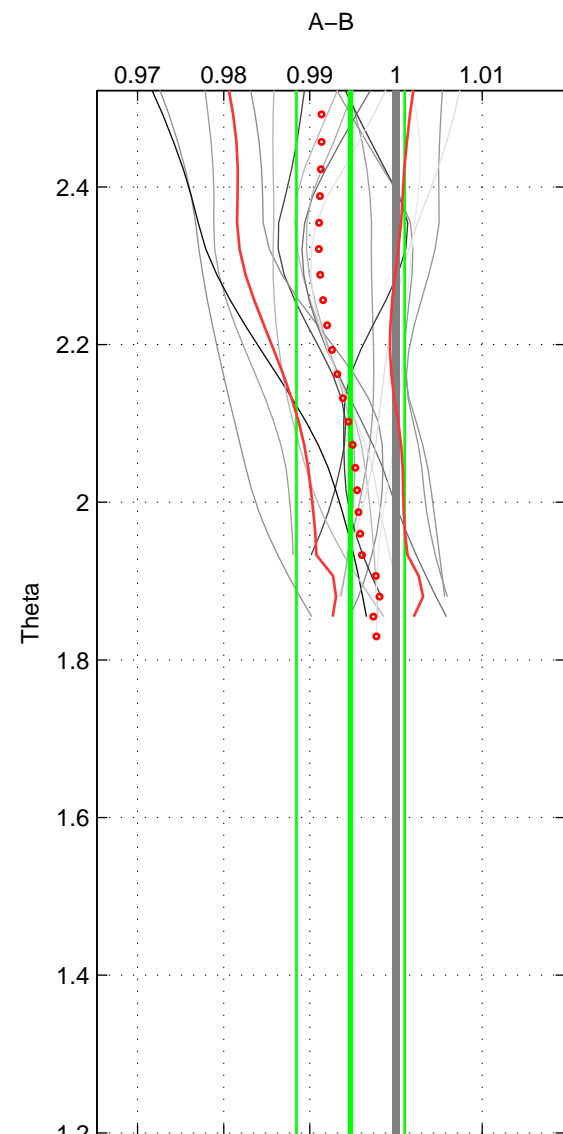

Cruise A (red). Date: Feb 2003 Cruisename: 660-49UF20030225
 Cruise B (blue). Date: Nov 2007 Cruisename: 675-49UF20071023

*** "Favourite" values are means of spaces 1 2.

	Offset	O.StDev	Ratio	R.Stdev	Rating
SIGMA:	-0.116	0.199	0.997	0.005	4
THETA:	-0.207	0.247	0.995	0.006	4
DEPTH:	0.024	0.132	1.001	0.003	3
FAV.:	-0.162	0.223	0.996	0.006	4

Profiles of A: 8
 Profiles of B: 7
 Diff profs: 16
 WMoffset (A-B): -0.11633
 WMoffset stdev: 0.19854
 WMratio (A/B): 0.99702
 WMratio stdev: 0.0050453

Quality (1-5): 4

Profiles of A: 8
 Profiles of B: 7
 Diff profs: 16
 WMoffset (A-B): -0.20692
 WMoffset stdev: 0.24707
 WMratio (A/B): 0.99472
 WMratio stdev: 0.0062758

Quality (1-5): 4

Profiles of A: 8
 Profiles of B: 7
 Diff profs: 16
 WMoffset (A-B): 0.02404
 WMoffset stdev: 0.13188
 WMratio (A/B): 1.0007
 WMratio stdev: 0.003299

Quality (1-5): 3

Please note that statistics are bad.