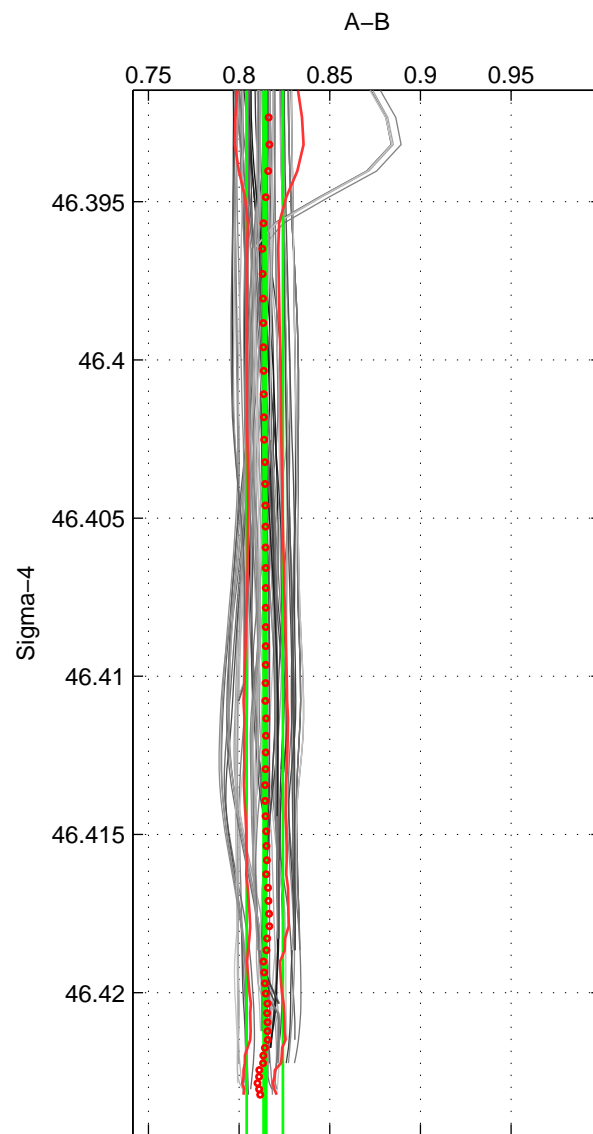

Cruise A (red). Date: Nov 1996 Cruisename: 95-58JH19961030

Cruise B (blue). Date: Aug 1996 Cruisename: 105-74JC19960720

\*\*\* "Favourite" values are means of spaces 1 2 3.

	Offset	O.StDev	Ratio	R.Stdev	Rating
SIGMA:	-3.275	0.215	0.814	0.010	5
THETA:	-3.278	0.196	0.814	0.009	5
DEPTH:	-3.285	0.193	0.814	0.009	5
FAV. :	-3.279	0.201	0.814	0.009	5

Profiles of A: 11  
 Profiles of B: 20  
 Diff profs : 89  
 WMoffset (A-B): -3.2746  
 WMoffset stdev: 0.21456  
 WMratio (A/B): 0.81421  
 WMratio stdev: 0.0099904

Quality (1-5): 5

Profiles of A: 11  
 Profiles of B: 20  
 Diff profs : 89  
 WMoffset (A-B): -3.278  
 WMoffset stdev: 0.19599  
 WMratio (A/B): 0.81412  
 WMratio stdev: 0.0091212

Quality (1-5): 5

Profiles of A: 11  
 Profiles of B: 20  
 Diff profs : 89  
 WMoffset (A-B): -3.2845  
 WMoffset stdev: 0.19259  
 WMratio (A/B): 0.81384  
 WMratio stdev: 0.0089273

Quality (1-5): 5