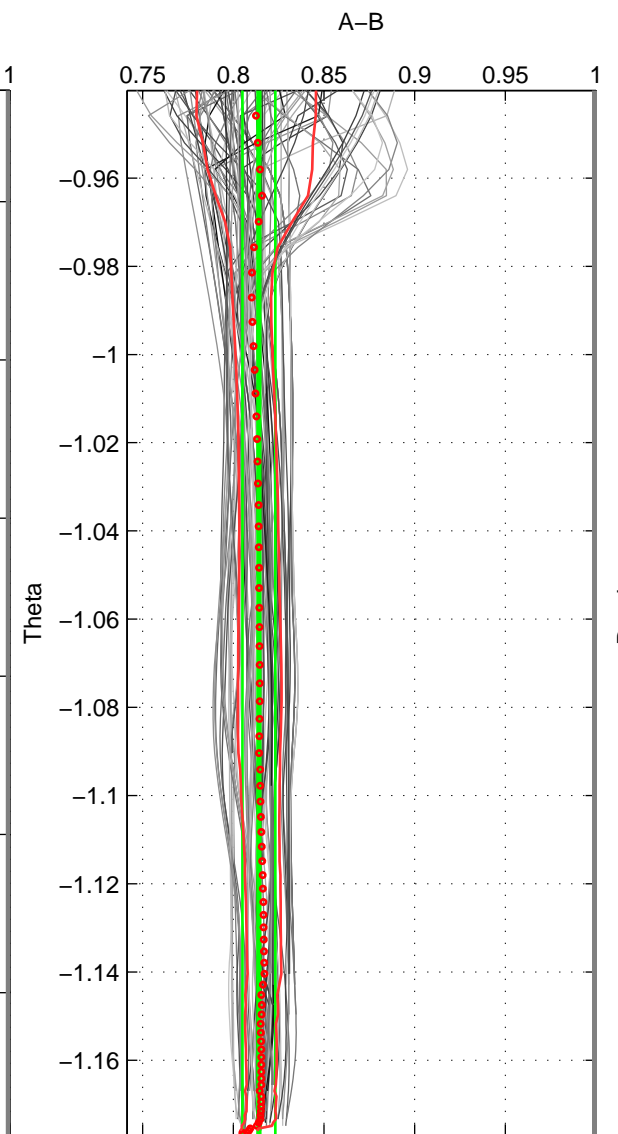

Cruise A (red). Date: Nov 1996 Cruisename: 95-58JH19961030

Cruise B (blue). Date: Aug 1996 Cruisename: 105-74JC19960720

\*\*\* "Favourite" values are means of spaces 1 2 3.

	Offset	O.StDev	Ratio	R.Stdev	Rating
SIGMA:	-3.275	0.215	0.814	0.010	5
THETA:	-3.278	0.196	0.814	0.009	5
DEPTH:	-3.285	0.193	0.814	0.009	5
FAV. :	-3.279	0.201	0.814	0.009	5

Profiles of A: 11  
 Profiles of B: 20  
 Diff profs : 89  
 WMoffset (A-B): -3.2746  
 WMoffset stdev: 0.21456  
 WMratio (A/B): 0.81421  
 WMratio stdev: 0.0099904

Quality (1-5): 5

Profiles of A: 11  
 Profiles of B: 20  
 Diff profs : 89  
 WMoffset (A-B): -3.278  
 WMoffset stdev: 0.19599  
 WMratio (A/B): 0.81412  
 WMratio stdev: 0.0091212

Quality (1-5): 5

Profiles of A: 11  
 Profiles of B: 20  
 Diff profs : 89  
 WMoffset (A-B): -3.2845  
 WMoffset stdev: 0.19259  
 WMratio (A/B): 0.81384  
 WMratio stdev: 0.0089273

Quality (1-5): 5