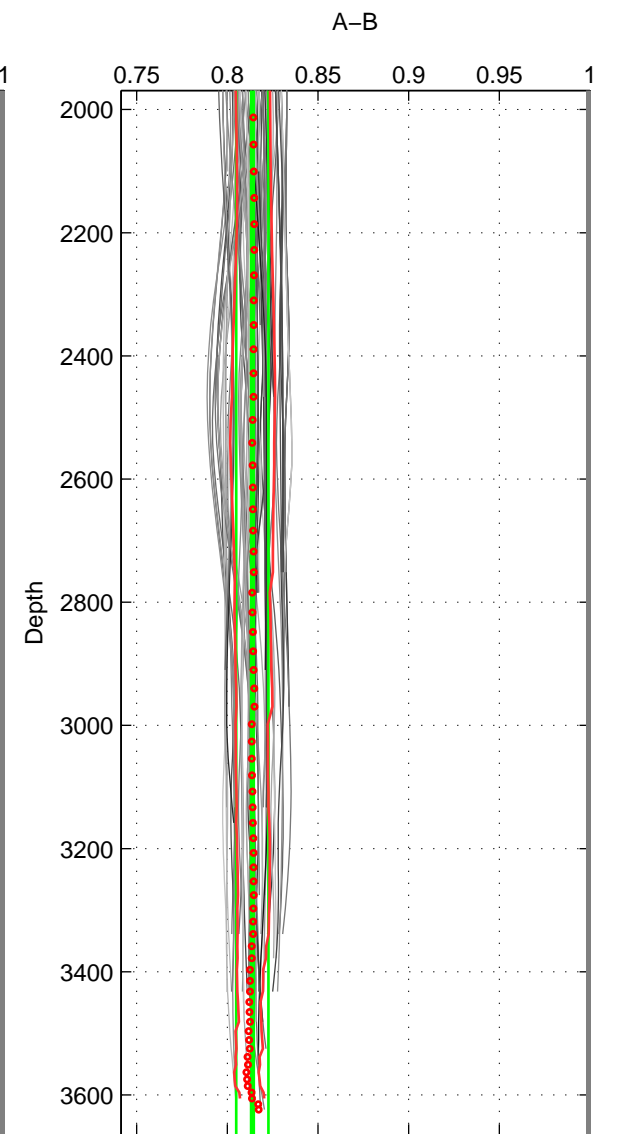

Cruise A (red). Date: Nov 1996 Cruisename: 95-58JH19961030

Cruise B (blue). Date: Aug 1996 Cruisename: 105-74JC19960720

\*\*\* "Favourite" values are means of spaces 1 2 3.

	Offset	O.StDev	Ratio	R.Stdev	Rating
SIGMA:	-3.275	0.215	0.814	0.010	5
THETA:	-3.278	0.196	0.814	0.009	5
DEPTH:	-3.285	0.193	0.814	0.009	5
FAV. :	-3.279	0.201	0.814	0.009	5

Profiles of A: 11  
 Profiles of B: 20  
 Diff profs : 89  
 WMoffset (A-B): -3.2746  
 WMoffset stdev: 0.21456  
 WMratio (A/B): 0.81421  
 WMratio stdev: 0.0099904

Quality (1-5): 5

Profiles of A: 11  
 Profiles of B: 20  
 Diff profs : 89  
 WMoffset (A-B): -3.278  
 WMoffset stdev: 0.19599  
 WMratio (A/B): 0.81412  
 WMratio stdev: 0.0091212

Quality (1-5): 5

Profiles of A: 11  
 Profiles of B: 20  
 Diff profs : 89  
 WMoffset (A-B): -3.2845  
 WMoffset stdev: 0.19259  
 WMratio (A/B): 0.81384  
 WMratio stdev: 0.0089273

Quality (1-5): 5