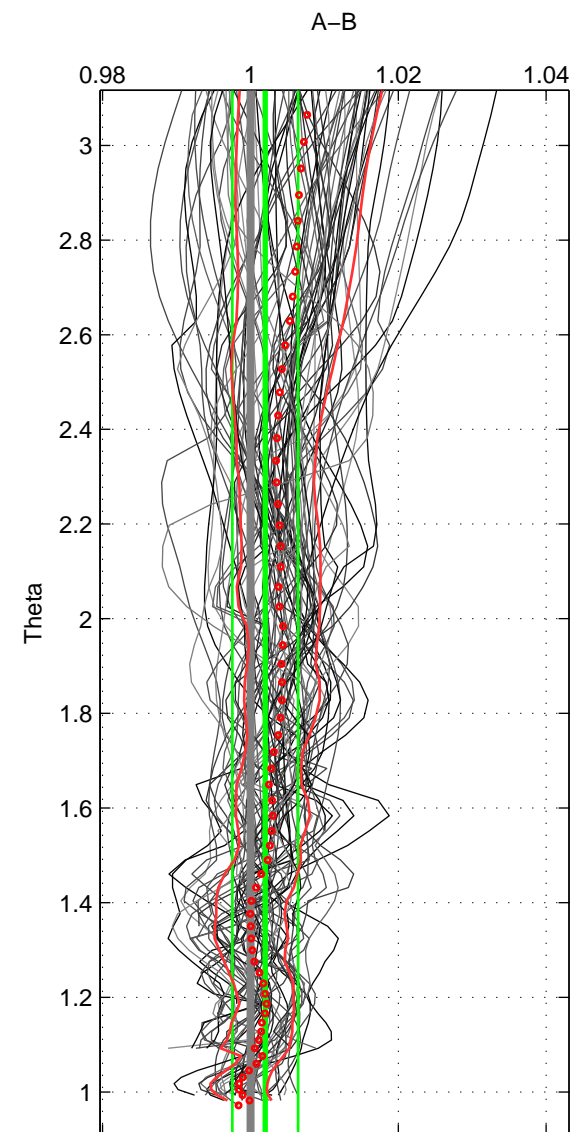

Cruise A (red). Date: Jul 2011 Cruisename: 626-49RY20110515

Cruise B (blue). Date: Feb 2006 Cruisename: 710-49UP20060113

\*\*\* "Favourite" values are means of spaces 1 2 3.

	Offset	O.StDev	Ratio	R.Stdev	Rating
SIGMA:	0.088	0.135	1.002	0.004	5
THETA:	0.070	0.160	1.002	0.004	5
DEPTH:	0.045	0.175	1.001	0.005	5
FAV.:	0.068	0.157	1.002	0.004	5

Profiles of A: 56  
 Profiles of B: 5  
 Diff profs: 21  
 WMoffset (A-B): 0.08818  
 WMoffset stdev: 0.13515  
 WMratio (A/B): 1.0025  
 WMratio stdev: 0.003765

Quality (1-5): 5

Profiles of A: 56  
 Profiles of B: 17  
 Diff profs: 76  
 WMoffset (A-B): 0.069672  
 WMoffset stdev: 0.16049  
 WMratio (A/B): 1.002  
 WMratio stdev: 0.0044543

Quality (1-5): 5

Profiles of A: 56  
 Profiles of B: 17  
 Diff profs: 76  
 WMoffset (A-B): 0.04484  
 WMoffset stdev: 0.17496  
 WMratio (A/B): 1.0013  
 WMratio stdev: 0.0048143

Quality (1-5): 5