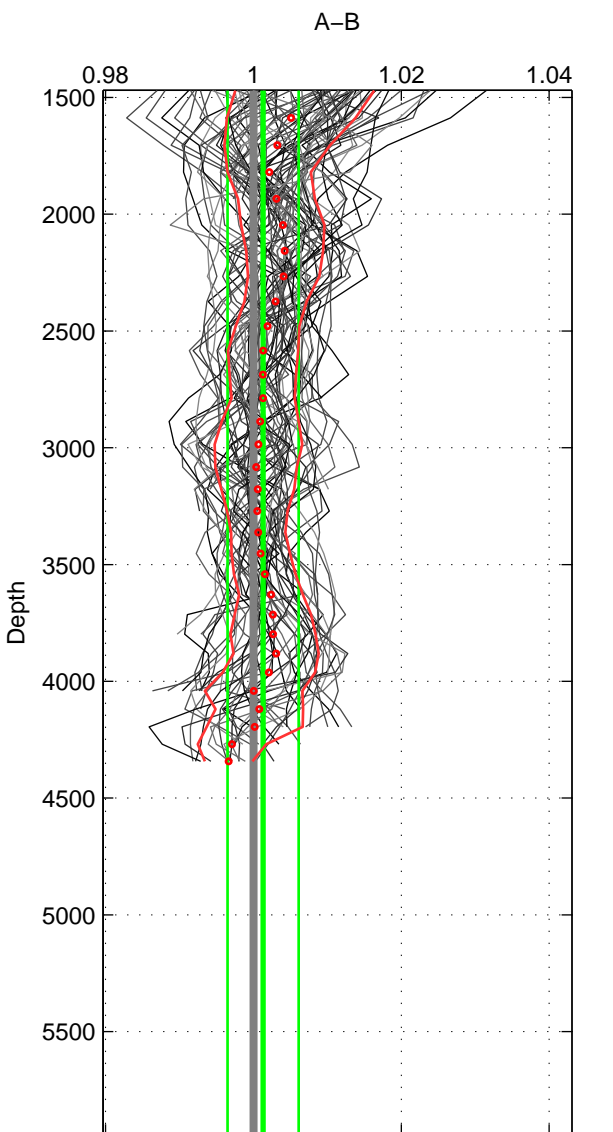

Cruise A (red). Date: Jul 2011 Cruisename: 626-49RY20110515

Cruise B (blue). Date: Feb 2006 Cruisename: 710-49UP20060113

\*\*\* "Favourite" values are means of spaces 1 2 3.

	Offset	O.StDev	Ratio	R.Stdev	Rating
SIGMA:	0.088	0.135	1.002	0.004	5
THETA:	0.070	0.160	1.002	0.004	5
DEPTH:	0.045	0.175	1.001	0.005	5
FAV.:	0.068	0.157	1.002	0.004	5

Profiles of A: 56  
 Profiles of B: 5  
 Diff profs: 21  
 WMoffset (A-B): 0.08818  
 WMoffset stdev: 0.13515  
 WMratio (A/B): 1.0025  
 WMratio stdev: 0.003765

Quality (1-5): 5

Profiles of A: 56  
 Profiles of B: 17  
 Diff profs: 76  
 WMoffset (A-B): 0.069672  
 WMoffset stdev: 0.16049  
 WMratio (A/B): 1.002  
 WMratio stdev: 0.0044543

Quality (1-5): 5

Profiles of A: 56  
 Profiles of B: 17  
 Diff profs: 76  
 WMoffset (A-B): 0.04484  
 WMoffset stdev: 0.17496  
 WMratio (A/B): 1.0013  
 WMratio stdev: 0.0048143

Quality (1-5): 5