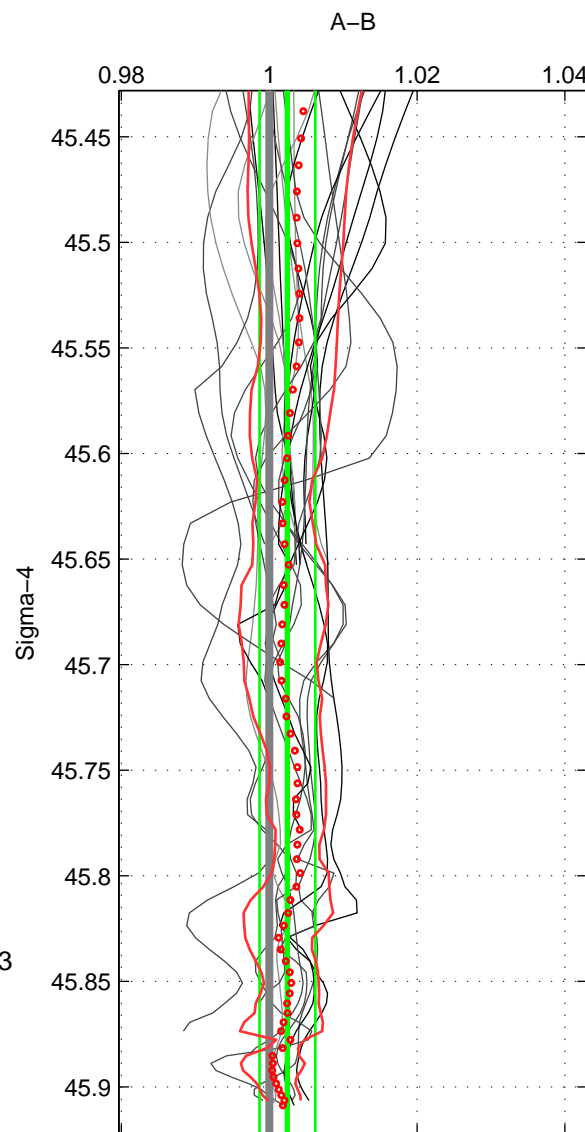

Cruise A (red). Date: Jul 2011 Cruisename: 626-49RY20110515

Cruise B (blue). Date: Feb 2006 Cruisename: 710-49UP20060113

\*\*\* "Favourite" values are means of spaces 1 2 3.

	Offset	O.StDev	Ratio	R.Stdev	Rating
SIGMA:	0.088	0.135	1.002	0.004	5
THETA:	0.070	0.160	1.002	0.004	5
DEPTH:	0.045	0.175	1.001	0.005	5
FAV.:	0.068	0.157	1.002	0.004	5

Profiles of A: 56  
 Profiles of B: 5  
 Diff profs: 21  
 WMoffset (A-B): 0.08818  
 WMoffset stdev: 0.13515  
 WMratio (A/B): 1.0025  
 WMratio stdev: 0.003765

Quality (1-5): 5

Profiles of A: 56  
 Profiles of B: 17  
 Diff profs: 76  
 WMoffset (A-B): 0.069672  
 WMoffset stdev: 0.16049  
 WMratio (A/B): 1.002  
 WMratio stdev: 0.0044543

Quality (1-5): 5

Profiles of A: 56  
 Profiles of B: 17  
 Diff profs: 76  
 WMoffset (A-B): 0.04484  
 WMoffset stdev: 0.17496  
 WMratio (A/B): 1.0013  
 WMratio stdev: 0.0048143

Quality (1-5): 5