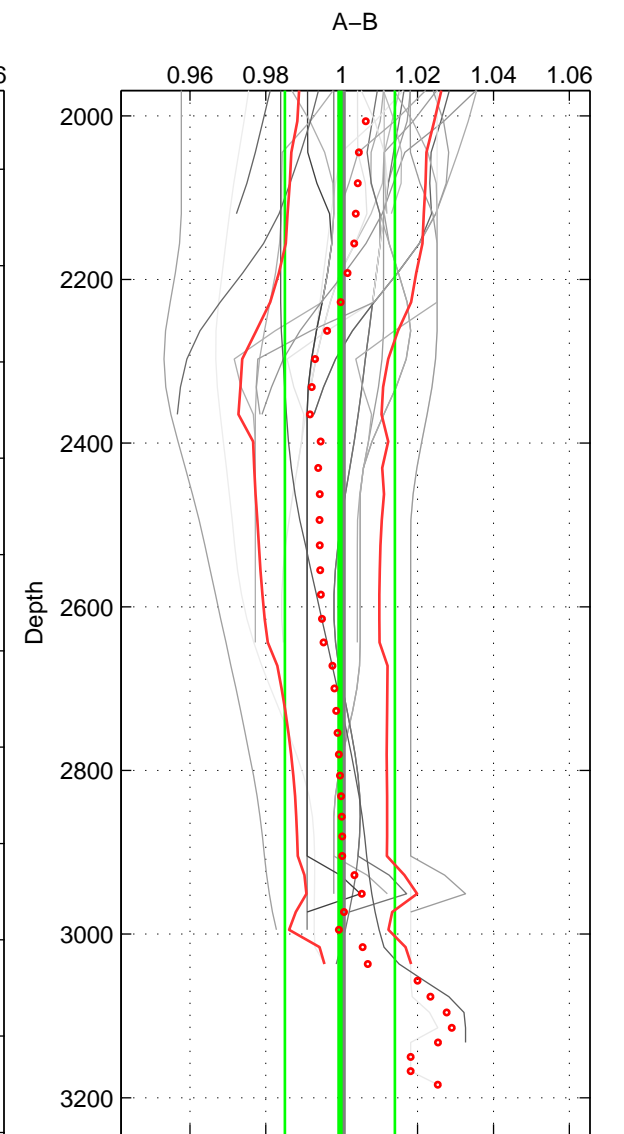

Cruise A (red). Date: Jul 1984 Cruisename: 1-06AQ19840719

Cruise B (blue). Date: Jul 1981 Cruisename: 220-316N19810401

\*\*\* "Favourite" values are means of spaces 1 2 3.

	Offset	O.StDev	Ratio	R.Stdev	Rating
SIGMA:	0.045	0.105	1.003	0.007	4
THETA:	-0.020	0.090	0.999	0.006	4
DEPTH:	-0.008	0.209	1.000	0.014	4
FAV.:	0.006	0.135	1.000	0.009	4

Profiles of A: 7  
 Profiles of B: 5  
 Diff profs: 28  
 WMoffset (A-B): 0.045462  
 WMoffset stdev: 0.10492  
 WMratio (A/B): 1.0032  
 WMratio stdev: 0.0073666

Quality (1-5): 4

Profiles of A: 7  
 Profiles of B: 5  
 Diff profs: 28  
 WMoffset (A-B): -0.019951  
 WMoffset stdev: 0.089926  
 WMratio (A/B): 0.99862  
 WMratio stdev: 0.006288

Quality (1-5): 4

Profiles of A: 7  
 Profiles of B: 5  
 Diff profs: 28  
 WMoffset (A-B): -0.0076839  
 WMoffset stdev: 0.20923  
 WMratio (A/B): 0.99953  
 WMratio stdev: 0.014494

Quality (1-5): 4