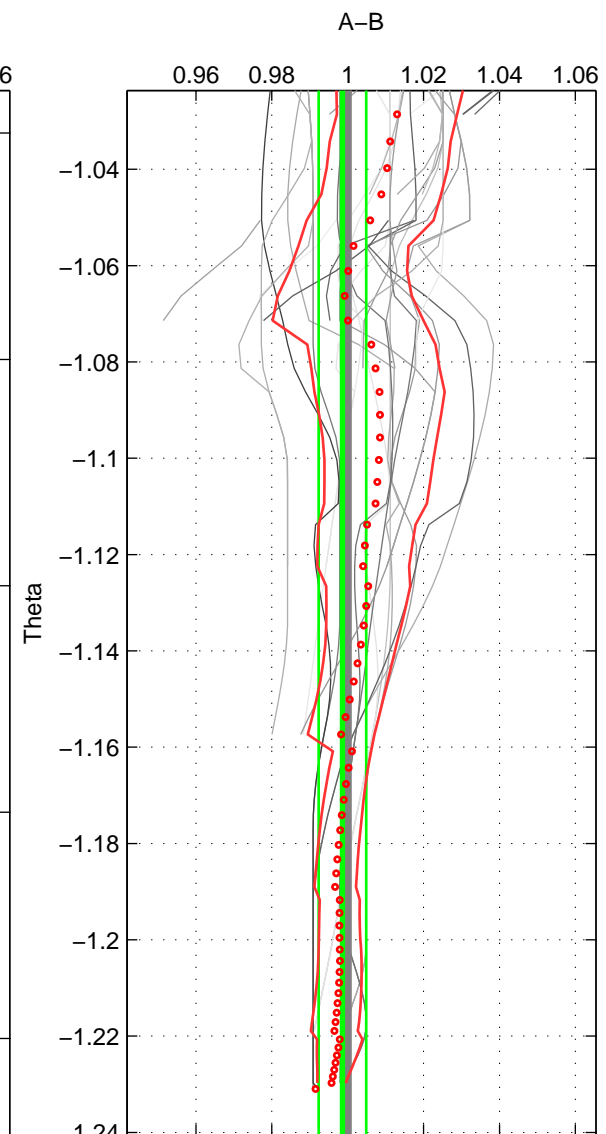

Cruise A (red). Date: Jul 1984 Cruisename: 1-06AQ19840719

Cruise B (blue). Date: Jul 1981 Cruisename: 220-316N19810401

\*\*\* "Favourite" values are means of spaces 1 2 3.

	Offset	O.StDev	Ratio	R.Stdev	Rating
SIGMA:	0.045	0.105	1.003	0.007	4
THETA:	-0.020	0.090	0.999	0.006	4
DEPTH:	-0.008	0.209	1.000	0.014	4
FAV.:	0.006	0.135	1.000	0.009	4

Profiles of A: 7  
 Profiles of B: 5  
 Diff profs: 28  
 WMoffset (A-B): 0.045462  
 WMoffset stdev: 0.10492  
 WMratio (A/B): 1.0032  
 WMratio stdev: 0.0073666

Quality (1-5): 4

Profiles of A: 7  
 Profiles of B: 5  
 Diff profs: 28  
 WMoffset (A-B): -0.019951  
 WMoffset stdev: 0.089926  
 WMratio (A/B): 0.99862  
 WMratio stdev: 0.006288

Quality (1-5): 4

Profiles of A: 7  
 Profiles of B: 5  
 Diff profs: 28  
 WMoffset (A-B): -0.0076839  
 WMoffset stdev: 0.20923  
 WMratio (A/B): 0.99953  
 WMratio stdev: 0.014494

Quality (1-5): 4