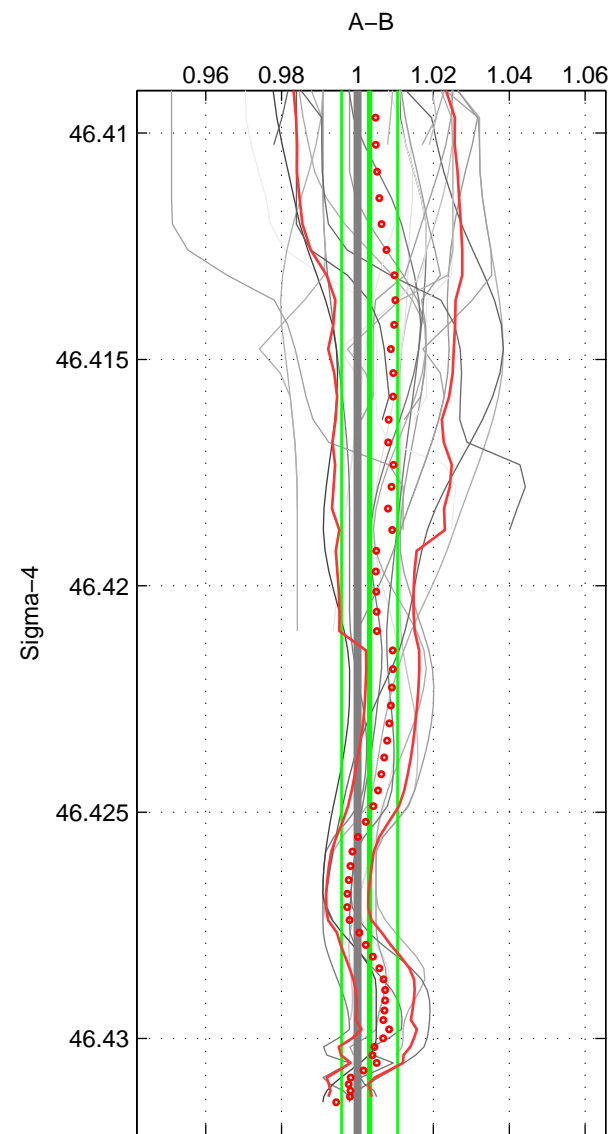

Cruise A (red). Date: Jul 1984 Cruisename: 1-06AQ19840719

Cruise B (blue). Date: Jul 1981 Cruisename: 220-316N19810401

\*\*\* "Favourite" values are means of spaces 1 2 3.

	Offset	O.StDev	Ratio	R.Stdev	Rating
SIGMA:	0.045	0.105	1.003	0.007	4
THETA:	-0.020	0.090	0.999	0.006	4
DEPTH:	-0.008	0.209	1.000	0.014	4
FAV.:	0.006	0.135	1.000	0.009	4

Profiles of A: 7  
 Profiles of B: 5  
 Diff profs: 28  
 WMoffset (A-B): 0.045462  
 WMoffset stdev: 0.10492  
 WMratio (A/B): 1.0032  
 WMratio stdev: 0.0073666

Quality (1-5): 4

Profiles of A: 7  
 Profiles of B: 5  
 Diff profs: 28  
 WMoffset (A-B): -0.019951  
 WMoffset stdev: 0.089926  
 WMratio (A/B): 0.99862  
 WMratio stdev: 0.006288

Quality (1-5): 4

Profiles of A: 7  
 Profiles of B: 5  
 Diff profs: 28  
 WMoffset (A-B): -0.0076839  
 WMoffset stdev: 0.20923  
 WMratio (A/B): 0.99953  
 WMratio stdev: 0.014494

Quality (1-5): 4