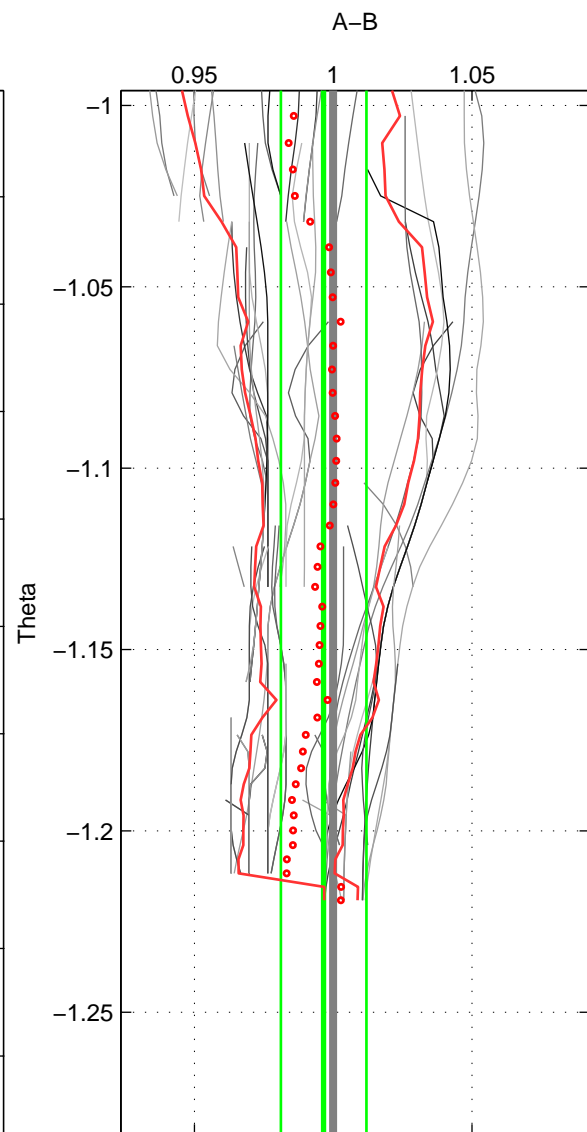

Cruise A (red). Date: Mar 1982 Cruisename: 23-18HU19820228

Cruise B (blue). Date: Aug 1993 Cruisename: 87-58JH19930730

*** "Favourite" values are means of spaces 1 2 3.

	Offset	O.StDev	Ratio	R.Stdev	Rating
SIGMA:	-0.263	0.254	0.982	0.017	5
THETA:	-0.052	0.222	0.997	0.015	5
DEPTH:	-0.453	0.068	0.969	0.005	5
FAV.:	-0.256	0.181	0.983	0.012	5

Profiles of A: 38
 Profiles of B: 8
 Diff profs : 69
 WMoffset (A-B): -0.26337
 WMoffset stdev: 0.25381
 WMratio (A/B): 0.9822
 WMratio stdev: 0.017251

Quality (1-5): 5

Profiles of A: 38
 Profiles of B: 8
 Diff profs : 64
 WMoffset (A-B): -0.051954
 WMoffset stdev: 0.22222
 WMratio (A/B): 0.99657
 WMratio stdev: 0.015429

Quality (1-5): 5

Profiles of A: 38
 Profiles of B: 8
 Diff profs : 69
 WMoffset (A-B): -0.45342
 WMoffset stdev: 0.068322
 WMratio (A/B): 0.96936
 WMratio stdev: 0.0046133

Quality (1-5): 5