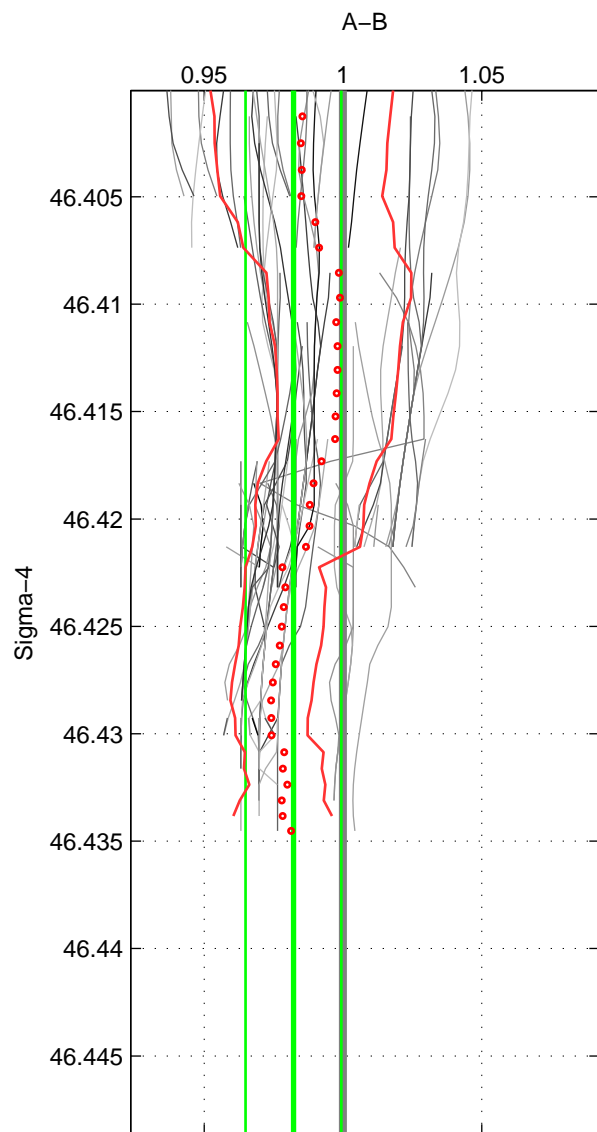

Cruise A (red). Date: Mar 1982 Cruisename: 23-18HU19820228

Cruise B (blue). Date: Aug 1993 Cruisename: 87-58JH19930730

*** "Favourite" values are means of spaces 1 2 3.

	Offset	O.StDev	Ratio	R.Stdev	Rating
SIGMA:	-0.263	0.254	0.982	0.017	5
THETA:	-0.052	0.222	0.997	0.015	5
DEPTH:	-0.453	0.068	0.969	0.005	5
FAV.:	-0.256	0.181	0.983	0.012	5

Profiles of A: 38
 Profiles of B: 8
 Diff profs : 69
 WMoffset (A-B): -0.26337
 WMoffset stdev: 0.25381
 WMratio (A/B): 0.9822
 WMratio stdev: 0.017251

Quality (1-5): 5

Profiles of A: 38
 Profiles of B: 8
 Diff profs : 64
 WMoffset (A-B): -0.051954
 WMoffset stdev: 0.22222
 WMratio (A/B): 0.99657
 WMratio stdev: 0.015429

Quality (1-5): 5

Profiles of A: 38
 Profiles of B: 8
 Diff profs : 69
 WMoffset (A-B): -0.45342
 WMoffset stdev: 0.068322
 WMratio (A/B): 0.96936
 WMratio stdev: 0.0046133

Quality (1-5): 5