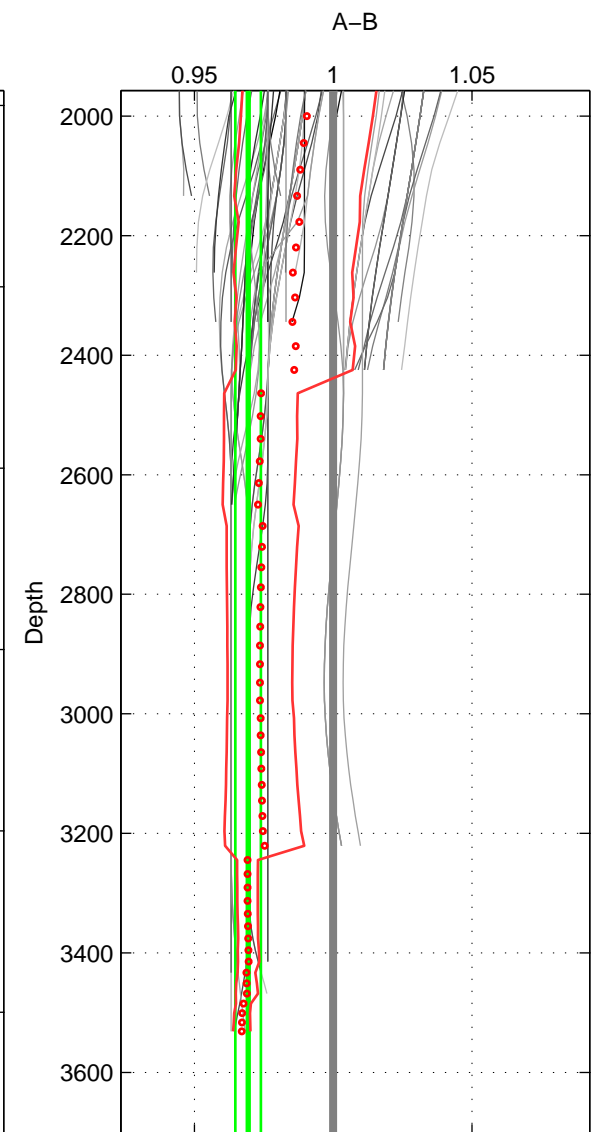

Cruise A (red). Date: Mar 1982 Cruisename: 23-18HU19820228

Cruise B (blue). Date: Aug 1993 Cruisename: 87-58JH19930730

*** "Favourite" values are means of spaces 1 2 3.

	Offset	O.StDev	Ratio	R.Stdev	Rating
SIGMA:	-0.263	0.254	0.982	0.017	5
THETA:	-0.052	0.222	0.997	0.015	5
DEPTH:	-0.453	0.068	0.969	0.005	5
FAV.:	-0.256	0.181	0.983	0.012	5

Profiles of A: 38
 Profiles of B: 8
 Diff profs : 69
 WMoffset (A-B): -0.26337
 WMoffset stdev: 0.25381
 WMratio (A/B): 0.9822
 WMratio stdev: 0.017251

Quality (1-5): 5

Profiles of A: 38
 Profiles of B: 8
 Diff profs : 64
 WMoffset (A-B): -0.051954
 WMoffset stdev: 0.22222
 WMratio (A/B): 0.99657
 WMratio stdev: 0.015429

Quality (1-5): 5

Profiles of A: 38
 Profiles of B: 8
 Diff profs : 69
 WMoffset (A-B): -0.45342
 WMoffset stdev: 0.068322
 WMratio (A/B): 0.96936
 WMratio stdev: 0.0046133

Quality (1-5): 5