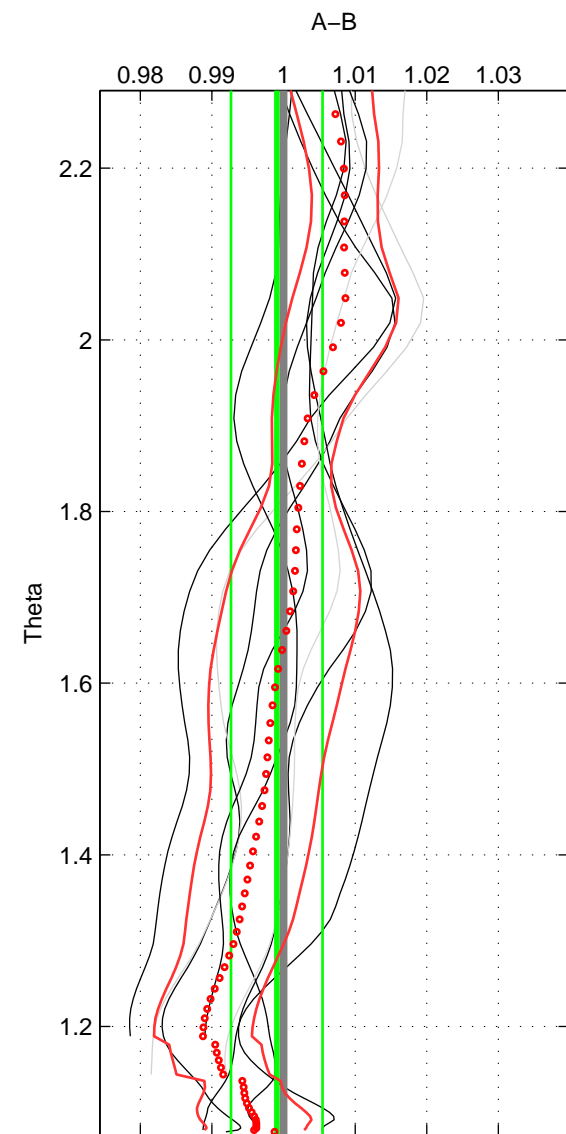

Cruise A (red). Date: May 1999 Cruisename: 584-49NZ19990508

Cruise B (blue). Date: Jun 2001 Cruisename: 591-49NZ20010604

*** "Favourite" values are those of space 2.

	Offset	O.StDev	Ratio	R.Stdev	Rating
SIGMA:	-0.026	0.212	1.000	0.005	4
THETA:	-0.051	0.251	0.999	0.006	5
DEPTH:	-0.170	0.245	0.995	0.007	4
FAV.:	-0.051	0.251	0.999	0.006	5

Profiles of A: 4
 Profiles of B: 5
 Diff profs : 8
 WMoffset (A-B): -0.02574
 WMoffset stdev: 0.21206
 WMratio (A/B): 0.99971
 WMratio stdev: 0.0054521

Quality (1-5): 4

Profiles of A: 4
 Profiles of B: 5
 Diff profs : 8
 WMoffset (A-B): -0.051474
 WMoffset stdev: 0.25082
 WMratio (A/B): 0.99905
 WMratio stdev: 0.0064004

Quality (1-5): 5

Profiles of A: 4
 Profiles of B: 5
 Diff profs : 8
 WMoffset (A-B): -0.16957
 WMoffset stdev: 0.24469
 WMratio (A/B): 0.99546
 WMratio stdev: 0.0066796

Quality (1-5): 4