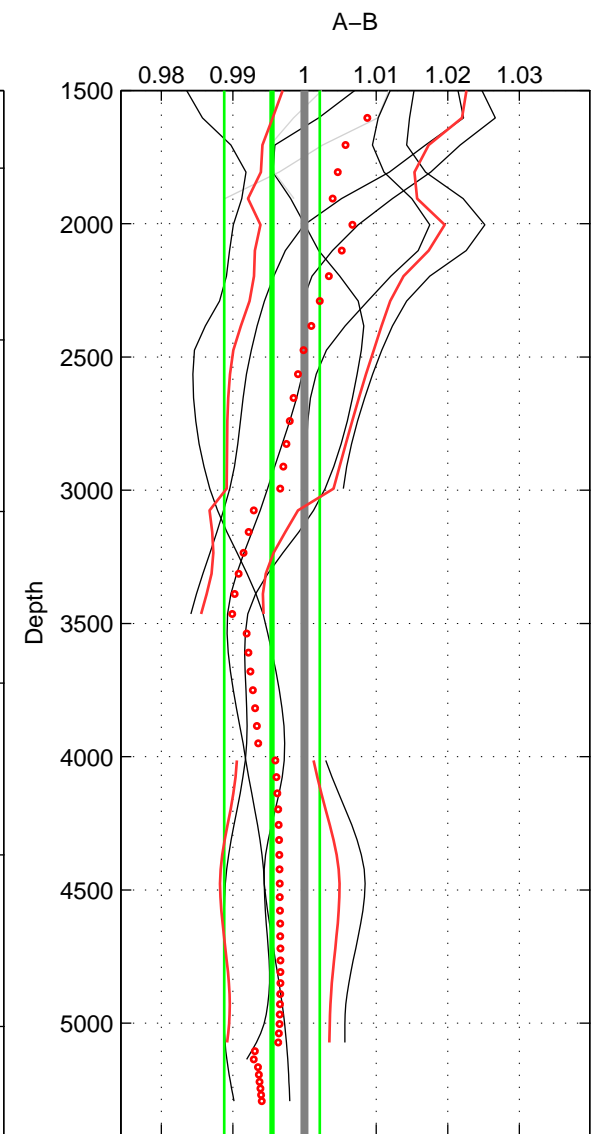

Cruise A (red). Date: May 1999 Cruisename: 584-49NZ19990508

Cruise B (blue). Date: Jun 2001 Cruisename: 591-49NZ20010604

*** "Favourite" values are those of space 2.

	Offset	O.StDev	Ratio	R.Stdev	Rating
SIGMA:	-0.026	0.212	1.000	0.005	4
THETA:	-0.051	0.251	0.999	0.006	5
DEPTH:	-0.170	0.245	0.995	0.007	4
FAV.:	-0.051	0.251	0.999	0.006	5

Profiles of A: 4
 Profiles of B: 5
 Diff profs : 8
 WMoffset (A-B): -0.02574
 WMoffset stdev: 0.21206
 WMratio (A/B): 0.99971
 WMratio stdev: 0.0054521

Quality (1-5): 4

Profiles of A: 4
 Profiles of B: 5
 Diff profs : 8
 WMoffset (A-B): -0.051474
 WMoffset stdev: 0.25082
 WMratio (A/B): 0.99905
 WMratio stdev: 0.0064004

Quality (1-5): 5

Profiles of A: 4
 Profiles of B: 5
 Diff profs : 8
 WMoffset (A-B): -0.16957
 WMoffset stdev: 0.24469
 WMratio (A/B): 0.99546
 WMratio stdev: 0.0066796

Quality (1-5): 4