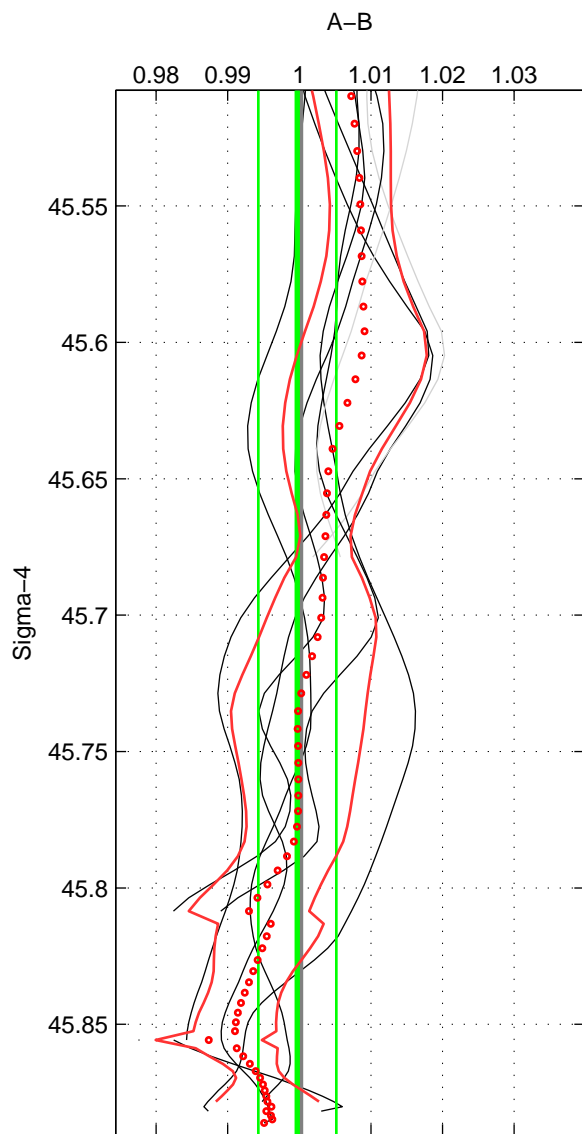

Cruise A (red). Date: May 1999 Cruisename: 584-49NZ19990508

Cruise B (blue). Date: Jun 2001 Cruisename: 591-49NZ20010604

*** "Favourite" values are those of space 2.

	Offset	O.StDev	Ratio	R.Stdev	Rating
SIGMA:	-0.026	0.212	1.000	0.005	4
THETA:	-0.051	0.251	0.999	0.006	5
DEPTH:	-0.170	0.245	0.995	0.007	4
FAV.:	-0.051	0.251	0.999	0.006	5

Profiles of A: 4
 Profiles of B: 5
 Diff profs : 8
 WMoffset (A-B): -0.02574
 WMoffset stdev: 0.21206
 WMratio (A/B): 0.99971
 WMratio stdev: 0.0054521

Quality (1-5): 4

Profiles of A: 4
 Profiles of B: 5
 Diff profs : 8
 WMoffset (A-B): -0.051474
 WMoffset stdev: 0.25082
 WMratio (A/B): 0.99905
 WMratio stdev: 0.0064004

Quality (1-5): 5

Profiles of A: 4
 Profiles of B: 5
 Diff profs : 8
 WMoffset (A-B): -0.16957
 WMoffset stdev: 0.24469
 WMratio (A/B): 0.99546
 WMratio stdev: 0.0066796

Quality (1-5): 4