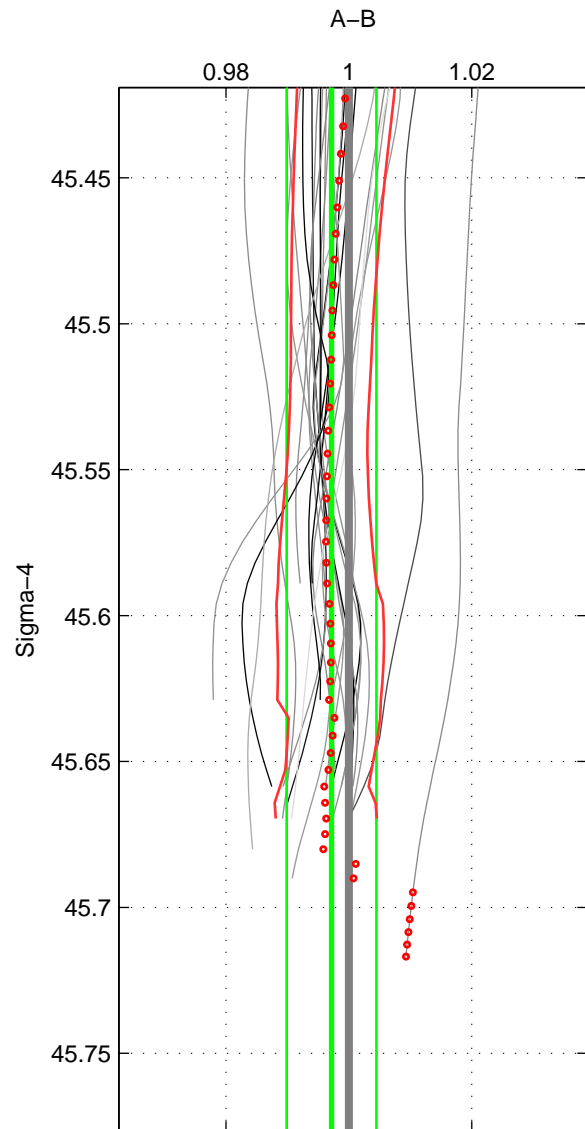

Cruise A (red). Date: Oct 1998 Cruisename: 686-49UP19980916

Cruise B (blue). Date: Jul 2001 Cruisename: 694-49UP20010619

\*\*\* "Favourite" values are means of spaces 1 2.

	Offset	O.StDev	Ratio	R.Stdev	Rating
SIGMA:	-0.120	0.310	0.997	0.007	4
THETA:	-0.107	0.315	0.997	0.007	4
DEPTH:	-0.210	0.292	0.995	0.007	3
FAV. :	-0.113	0.312	0.997	0.007	4

Profiles of A: 10  
 Profiles of B: 10  
 Diff profs : 23  
 WMoffset (A-B): -0.11999  
 WMoffset stdev: 0.31021  
 WMratio (A/B): 0.99717  
 WMratio stdev: 0.007311

Quality (1-5): 4

Profiles of A: 10  
 Profiles of B: 10  
 Diff profs : 23  
 WMoffset (A-B): -0.10682  
 WMoffset stdev: 0.31457  
 WMratio (A/B): 0.99748  
 WMratio stdev: 0.0074072

Quality (1-5): 4

Profiles of A: 10  
 Profiles of B: 10  
 Diff profs : 23  
 WMoffset (A-B): -0.20993  
 WMoffset stdev: 0.29226  
 WMratio (A/B): 0.99505  
 WMratio stdev: 0.0069018

Quality (1-5): 3