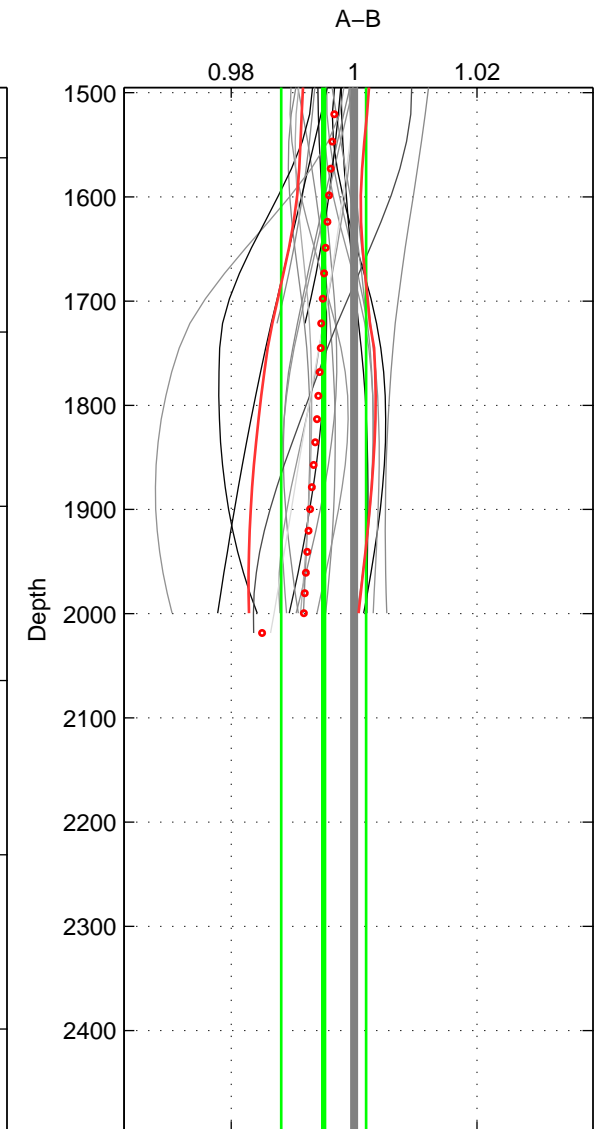

Cruise A (red). Date: Oct 1998 Cruisename: 686-49UP19980916

Cruise B (blue). Date: Jul 2001 Cruisename: 694-49UP20010619

\*\*\* "Favourite" values are means of spaces 1 2.

	Offset	O.StDev	Ratio	R.Stdev	Rating
SIGMA:	-0.120	0.310	0.997	0.007	4
THETA:	-0.107	0.315	0.997	0.007	4
DEPTH:	-0.210	0.292	0.995	0.007	3
FAV. :	-0.113	0.312	0.997	0.007	4

Profiles of A: 10  
 Profiles of B: 10  
 Diff profs : 23  
 WMoffset (A-B): -0.11999  
 WMoffset stdev: 0.31021  
 WMratio (A/B): 0.99717  
 WMratio stdev: 0.007311

Quality (1-5): 4

Profiles of A: 10  
 Profiles of B: 10  
 Diff profs : 23  
 WMoffset (A-B): -0.10682  
 WMoffset stdev: 0.31457  
 WMratio (A/B): 0.99748  
 WMratio stdev: 0.0074072

Quality (1-5): 4

Profiles of A: 10  
 Profiles of B: 10  
 Diff profs : 23  
 WMoffset (A-B): -0.20993  
 WMoffset stdev: 0.29226  
 WMratio (A/B): 0.99505  
 WMratio stdev: 0.0069018

Quality (1-5): 3