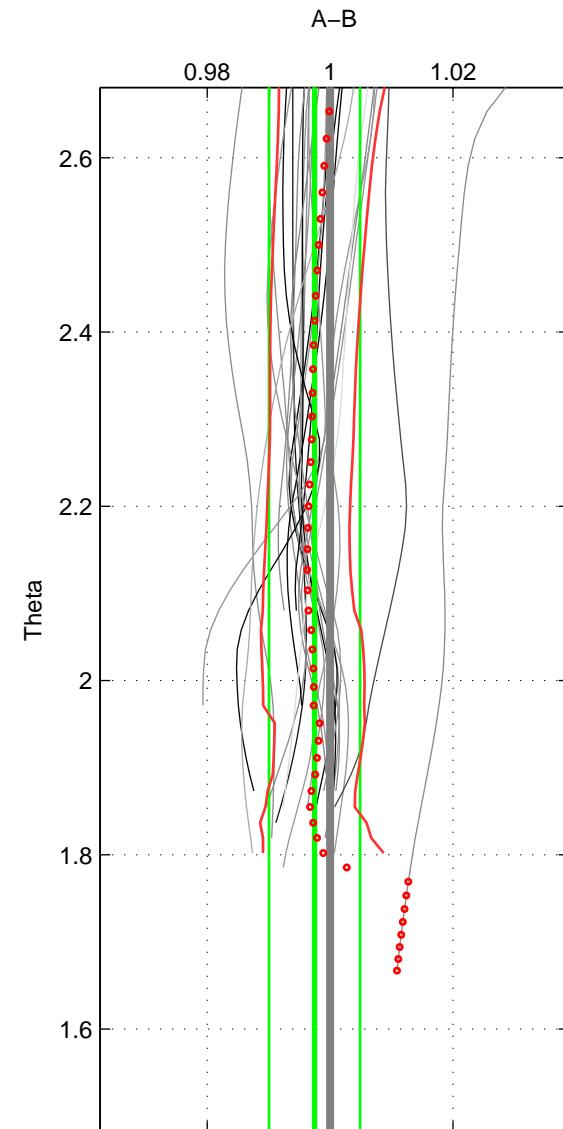

Cruise A (red). Date: Oct 1998 Cruisename: 686-49UP19980916

Cruise B (blue). Date: Jul 2001 Cruisename: 694-49UP20010619

\*\*\* "Favourite" values are means of spaces 1 2.

	Offset	O.StDev	Ratio	R.Stdev	Rating
SIGMA:	-0.120	0.310	0.997	0.007	4
THETA:	-0.107	0.315	0.997	0.007	4
DEPTH:	-0.210	0.292	0.995	0.007	3
FAV. :	-0.113	0.312	0.997	0.007	4

Profiles of A: 10  
 Profiles of B: 10  
 Diff profs : 23  
 WMoffset (A-B): -0.11999  
 WMoffset stdev: 0.31021  
 WMratio (A/B): 0.99717  
 WMratio stdev: 0.007311

Quality (1-5): 4

Profiles of A: 10  
 Profiles of B: 10  
 Diff profs : 23  
 WMoffset (A-B): -0.10682  
 WMoffset stdev: 0.31457  
 WMratio (A/B): 0.99748  
 WMratio stdev: 0.0074072

Quality (1-5): 4

Profiles of A: 10  
 Profiles of B: 10  
 Diff profs : 23  
 WMoffset (A-B): -0.20993  
 WMoffset stdev: 0.29226  
 WMratio (A/B): 0.99505  
 WMratio stdev: 0.0069018

Quality (1-5): 3