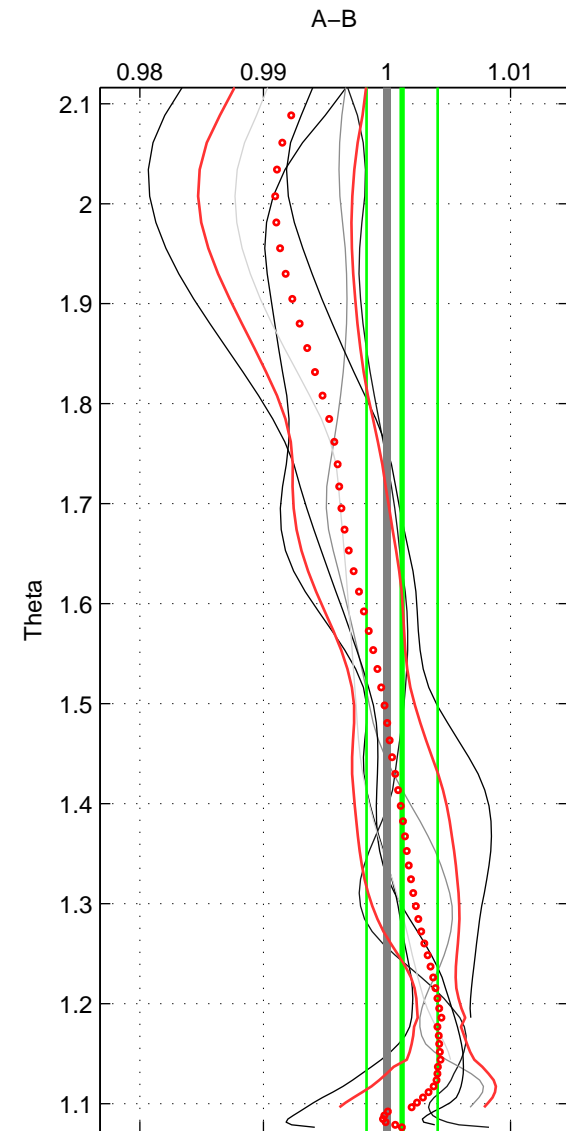

Cruise A (red). Date: Jun 2001 Cruisename: 591-49NZ20010604

Cruise B (blue). Date: Oct 2005 Cruisename: 606-49NZ20050913

\*\*\* "Favourite" values are means of spaces 1 2 3.

	Offset	O.StDev	Ratio	R.Stdev	Rating
SIGMA:	0.022	0.098	1.000	0.003	4
THETA:	0.053	0.108	1.001	0.003	4
DEPTH:	-0.058	0.141	0.998	0.004	4
FAV.:	0.006	0.116	1.000	0.003	4

Profiles of A: 6  
 Profiles of B: 4  
 Diff profs : 6  
 WMoffset (A-B): 0.022032  
 WMoffset stdev: 0.098104  
 WMratio (A/B): 1.0004  
 WMratio stdev: 0.0025466

Quality (1-5): 4

Profiles of A: 6  
 Profiles of B: 4  
 Diff profs : 6  
 WMoffset (A-B): 0.053016  
 WMoffset stdev: 0.10843  
 WMratio (A/B): 1.0012  
 WMratio stdev: 0.0028778

Quality (1-5): 4

Profiles of A: 6  
 Profiles of B: 4  
 Diff profs : 6  
 WMoffset (A-B): -0.058443  
 WMoffset stdev: 0.1407  
 WMratio (A/B): 0.99831  
 WMratio stdev: 0.0037599

Quality (1-5): 4