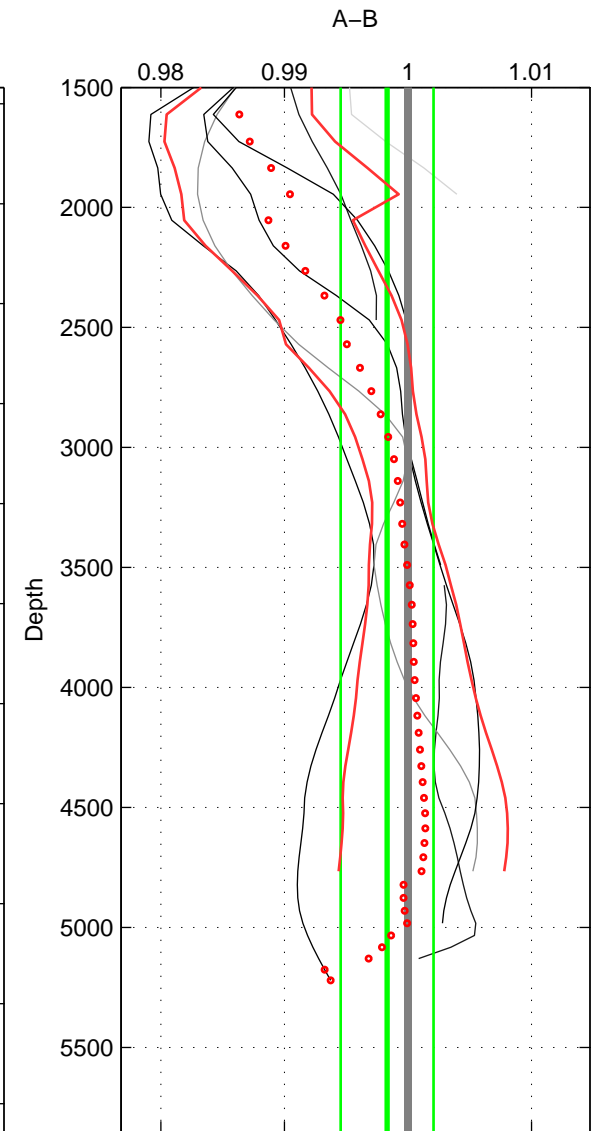

Cruise A (red). Date: Jun 2001 Cruisename: 591-49NZ20010604

Cruise B (blue). Date: Oct 2005 Cruisename: 606-49NZ20050913

\*\*\* "Favourite" values are means of spaces 1 2 3.

	Offset	O.StDev	Ratio	R.Stdev	Rating
SIGMA:	0.022	0.098	1.000	0.003	4
THETA:	0.053	0.108	1.001	0.003	4
DEPTH:	-0.058	0.141	0.998	0.004	4
FAV.:	0.006	0.116	1.000	0.003	4

Profiles of A: 6  
 Profiles of B: 4  
 Diff profs : 6  
 WMoffset (A-B): 0.022032  
 WMoffset stdev: 0.098104  
 WMratio (A/B): 1.0004  
 WMratio stdev: 0.0025466

Quality (1-5): 4

Profiles of A: 6  
 Profiles of B: 4  
 Diff profs : 6  
 WMoffset (A-B): 0.053016  
 WMoffset stdev: 0.10843  
 WMratio (A/B): 1.0012  
 WMratio stdev: 0.0028778

Quality (1-5): 4

Profiles of A: 6  
 Profiles of B: 4  
 Diff profs : 6  
 WMoffset (A-B): -0.058443  
 WMoffset stdev: 0.1407  
 WMratio (A/B): 0.99831  
 WMratio stdev: 0.0037599

Quality (1-5): 4