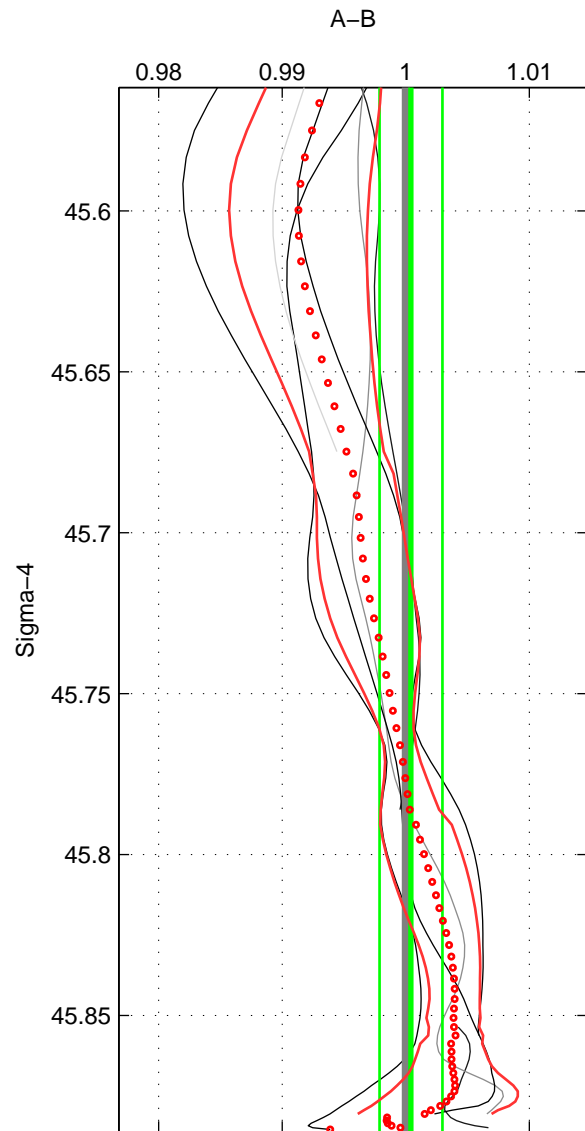

Cruise A (red). Date: Jun 2001 Cruisename: 591-49NZ20010604

Cruise B (blue). Date: Oct 2005 Cruisename: 606-49NZ20050913

\*\*\* "Favourite" values are means of spaces 1 2 3.

	Offset	O.StDev	Ratio	R.Stdev	Rating
SIGMA:	0.022	0.098	1.000	0.003	4
THETA:	0.053	0.108	1.001	0.003	4
DEPTH:	-0.058	0.141	0.998	0.004	4
FAV.:	0.006	0.116	1.000	0.003	4

Profiles of A: 6  
 Profiles of B: 4  
 Diff profs : 6  
 WMoffset (A-B): 0.022032  
 WMoffset stdev: 0.098104  
 WMratio (A/B): 1.0004  
 WMratio stdev: 0.0025466

Quality (1-5): 4

Profiles of A: 6  
 Profiles of B: 4  
 Diff profs : 6  
 WMoffset (A-B): 0.053016  
 WMoffset stdev: 0.10843  
 WMratio (A/B): 1.0012  
 WMratio stdev: 0.0028778

Quality (1-5): 4

Profiles of A: 6  
 Profiles of B: 4  
 Diff profs : 6  
 WMoffset (A-B): -0.058443  
 WMoffset stdev: 0.1407  
 WMratio (A/B): 0.99831  
 WMratio stdev: 0.0037599

Quality (1-5): 4