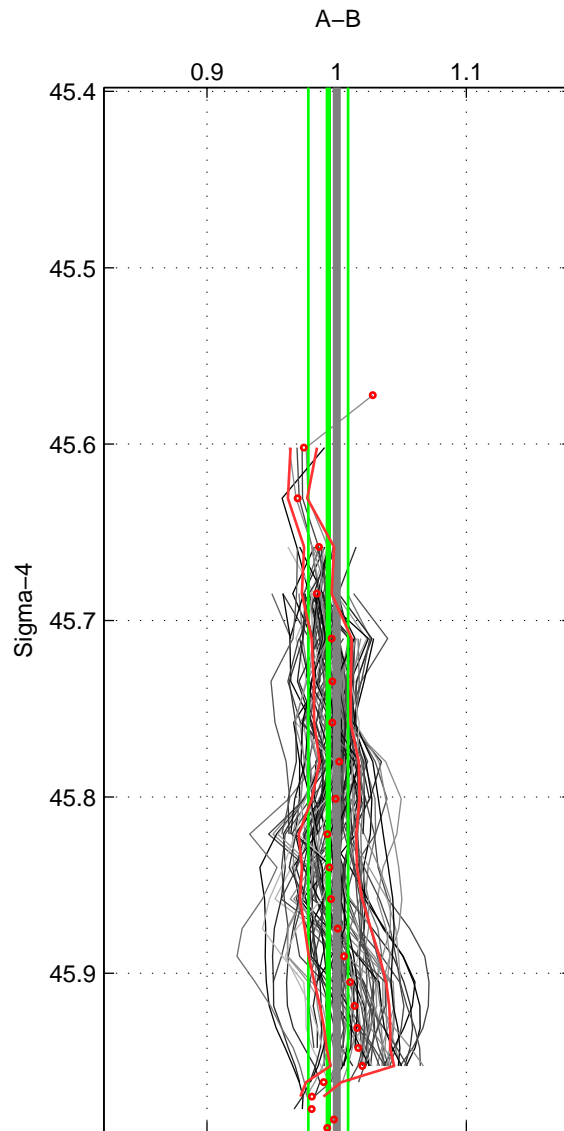

Cruise A (red). Date: Jun 1993 Cruisename: 181-18HU19930617

Cruise B (blue). Date: May 2008 Cruisename: 199-18HU20080520

*** "Favourite" values are means of spaces 2 3.

	Offset	O.StDev	Ratio	R.Stdev	Rating
SIGMA:	-0.099	0.236	0.993	0.015	4
THETA:	0.074	0.285	1.005	0.019	5
DEPTH:	0.153	0.348	1.009	0.023	5
FAV.:	0.114	0.317	1.007	0.021	5

Profiles of A: 17
 Profiles of B: 17
 Diff profs : 100
 WMoffset (A-B): -0.099465
 WMoffset stdev: 0.23587
 WMratio (A/B): 0.99347
 WMratio stdev: 0.015382

Quality (1-5): 4

Profiles of A: 17
 Profiles of B: 17
 Diff profs : 99
 WMoffset (A-B): 0.074184
 WMoffset stdev: 0.28485
 WMratio (A/B): 1.0047
 WMratio stdev: 0.018559

Quality (1-5): 5

Profiles of A: 17
 Profiles of B: 17
 Diff profs : 100
 WMoffset (A-B): 0.1532
 WMoffset stdev: 0.34841
 WMratio (A/B): 1.0085
 WMratio stdev: 0.022901

Quality (1-5): 5