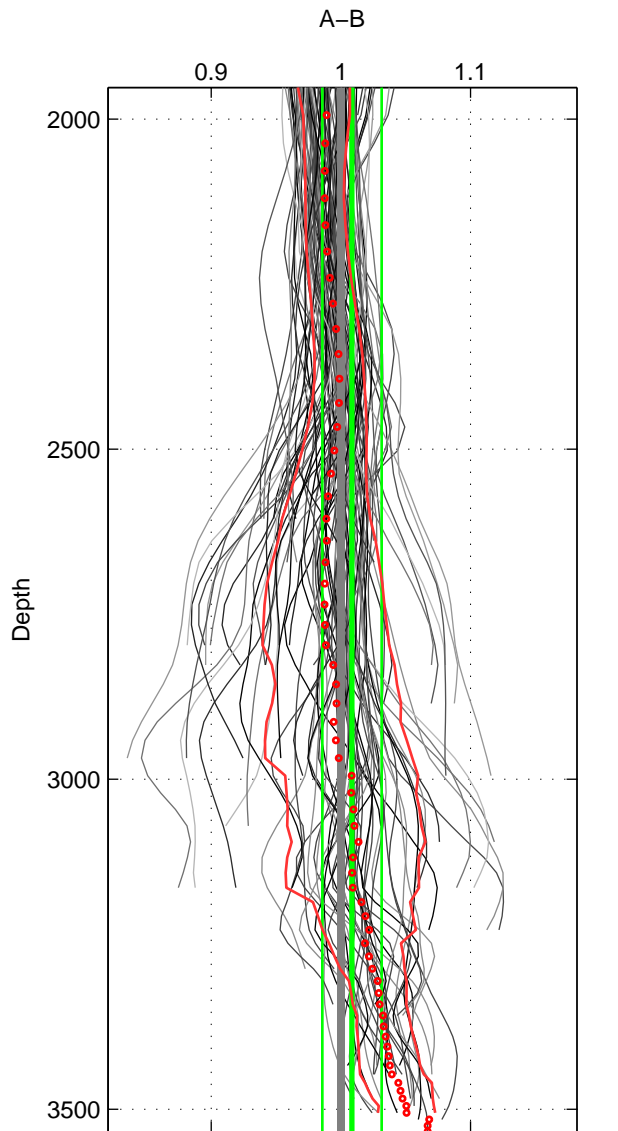

Cruise A (red). Date: Jun 1993 Cruisename: 181-18HU19930617

Cruise B (blue). Date: May 2008 Cruisename: 199-18HU20080520

*** "Favourite" values are means of spaces 2 3.

	Offset	O.StDev	Ratio	R.Stdev	Rating
SIGMA:	-0.099	0.236	0.993	0.015	4
THETA:	0.074	0.285	1.005	0.019	5
DEPTH:	0.153	0.348	1.009	0.023	5
FAV.:	0.114	0.317	1.007	0.021	5

Profiles of A: 17
 Profiles of B: 17
 Diff profs : 100
 WMoffset (A-B): -0.099465
 WMoffset stdev: 0.23587
 WMratio (A/B): 0.99347
 WMratio stdev: 0.015382

Quality (1-5): 4

Profiles of A: 17
 Profiles of B: 17
 Diff profs : 99
 WMoffset (A-B): 0.074184
 WMoffset stdev: 0.28485
 WMratio (A/B): 1.0047
 WMratio stdev: 0.018559

Quality (1-5): 5

Profiles of A: 17
 Profiles of B: 17
 Diff profs : 100
 WMoffset (A-B): 0.1532
 WMoffset stdev: 0.34841
 WMratio (A/B): 1.0085
 WMratio stdev: 0.022901

Quality (1-5): 5