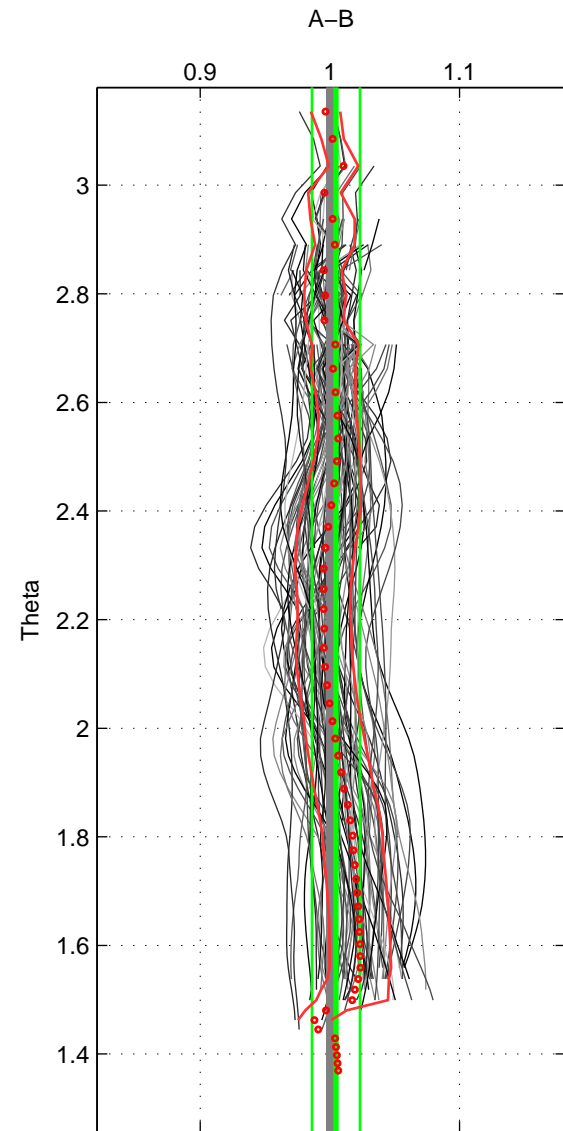

Cruise A (red). Date: Jun 1993 Cruisename: 181-18HU19930617

Cruise B (blue). Date: May 2008 Cruisename: 199-18HU20080520

*** "Favourite" values are means of spaces 2 3.

	Offset	O.StDev	Ratio	R.Stdev	Rating
SIGMA:	-0.099	0.236	0.993	0.015	4
THETA:	0.074	0.285	1.005	0.019	5
DEPTH:	0.153	0.348	1.009	0.023	5
FAV.:	0.114	0.317	1.007	0.021	5

Profiles of A: 17
 Profiles of B: 17
 Diff profs : 100
 WMoffset (A-B): -0.099465
 WMoffset stdev: 0.23587
 WMratio (A/B): 0.99347
 WMratio stdev: 0.015382

Quality (1-5): 4

Profiles of A: 17
 Profiles of B: 17
 Diff profs : 99
 WMoffset (A-B): 0.074184
 WMoffset stdev: 0.28485
 WMratio (A/B): 1.0047
 WMratio stdev: 0.018559

Quality (1-5): 5

Profiles of A: 17
 Profiles of B: 17
 Diff profs : 100
 WMoffset (A-B): 0.1532
 WMoffset stdev: 0.34841
 WMratio (A/B): 1.0085
 WMratio stdev: 0.022901

Quality (1-5): 5