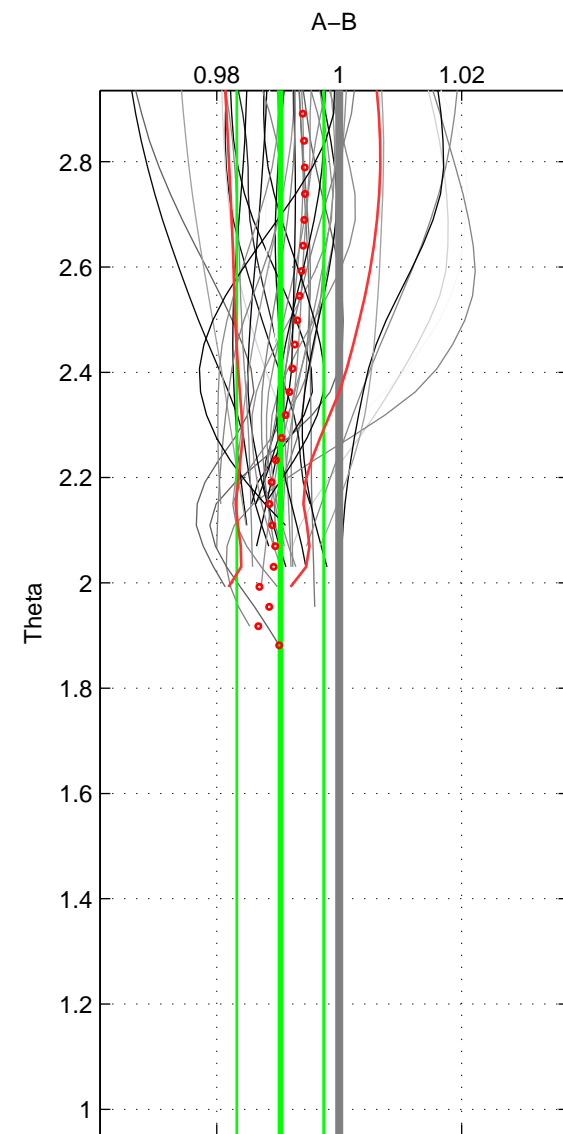

Cruise A (red). Date: Feb 2002 Cruisename: 657-49UF20020117

Cruise B (blue). Date: Jul 2005 Cruisename: 669-49UF20050615

*** "Favourite" values are means of spaces 1 2.

	Offset	O.StDev	Ratio	R.Stdev	Rating
SIGMA:	-0.348	0.265	0.991	0.007	4
THETA:	-0.386	0.290	0.990	0.007	4
DEPTH:	-0.296	0.090	0.993	0.002	3
FAV. :	-0.367	0.277	0.991	0.007	4

Profiles of A: 27
 Profiles of B: 14
 Diff profs : 39
 WMoffset (A-B): -0.34758
 WMoffset stdev: 0.2653
 WMratio (A/B): 0.99127
 WMratio stdev: 0.006717

Quality (1-5): 4

Profiles of A: 27
 Profiles of B: 14
 Diff profs : 39
 WMoffset (A-B): -0.38629
 WMoffset stdev: 0.28959
 WMratio (A/B): 0.99036
 WMratio stdev: 0.0071013

Quality (1-5): 4

Profiles of A: 27
 Profiles of B: 14
 Diff profs : 39
 WMoffset (A-B): -0.29639
 WMoffset stdev: 0.089899
 WMratio (A/B): 0.99255
 WMratio stdev: 0.0023108

Quality (1-5): 3

Please note that statistics are bad.