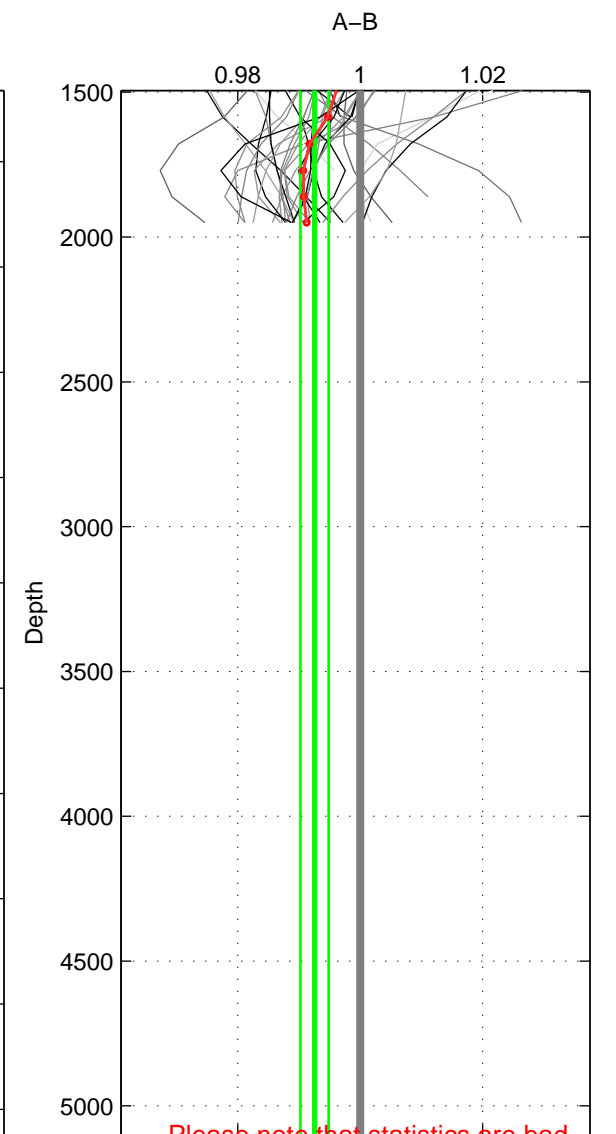

Cruise A (red). Date: Feb 2002 Cruisename: 657-49UF20020117

Cruise B (blue). Date: Jul 2005 Cruisename: 669-49UF20050615

*** "Favourite" values are means of spaces 1 2.

	Offset	O.StDev	Ratio	R.Stdev	Rating
SIGMA:	-0.348	0.265	0.991	0.007	4
THETA:	-0.386	0.290	0.990	0.007	4
DEPTH:	-0.296	0.090	0.993	0.002	3
FAV. :	-0.367	0.277	0.991	0.007	4

Profiles of A: 27
 Profiles of B: 14
 Diff profs : 39
 WMoffset (A-B): -0.34758
 WMoffset stdev: 0.2653
 WMratio (A/B): 0.99127
 WMratio stdev: 0.006717

Quality (1-5): 4

Profiles of A: 27
 Profiles of B: 14
 Diff profs : 39
 WMoffset (A-B): -0.38629
 WMoffset stdev: 0.28959
 WMratio (A/B): 0.99036
 WMratio stdev: 0.0071013

Quality (1-5): 4

Profiles of A: 27
 Profiles of B: 14
 Diff profs : 39
 WMoffset (A-B): -0.29639
 WMoffset stdev: 0.089899
 WMratio (A/B): 0.99255
 WMratio stdev: 0.0023108

Quality (1-5): 3

Please note that statistics are bad.