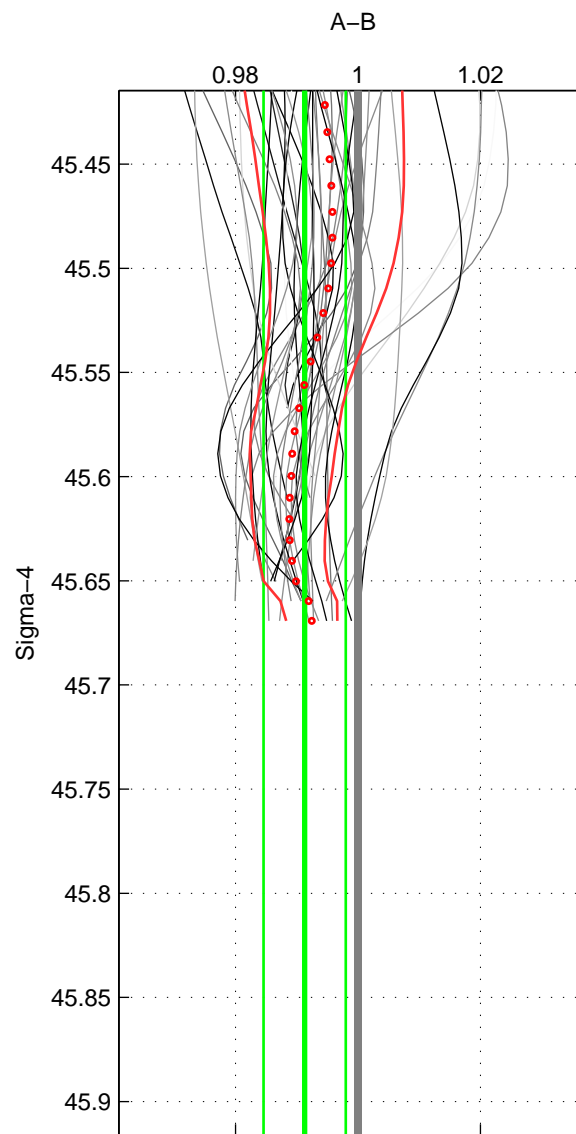

Cruise A (red). Date: Feb 2002 Cruisename: 657-49UF20020117

Cruise B (blue). Date: Jul 2005 Cruisename: 669-49UF20050615

*** "Favourite" values are means of spaces 1 2.

	Offset	O.StDev	Ratio	R.Stdev	Rating
SIGMA:	-0.348	0.265	0.991	0.007	4
THETA:	-0.386	0.290	0.990	0.007	4
DEPTH:	-0.296	0.090	0.993	0.002	3
FAV. :	-0.367	0.277	0.991	0.007	4

Profiles of A: 27
 Profiles of B: 14
 Diff profs : 39
 WMoffset (A-B): -0.34758
 WMoffset stdev: 0.2653
 WMratio (A/B): 0.99127
 WMratio stdev: 0.006717

Quality (1-5): 4

Profiles of A: 27
 Profiles of B: 14
 Diff profs : 39
 WMoffset (A-B): -0.38629
 WMoffset stdev: 0.28959
 WMratio (A/B): 0.99036
 WMratio stdev: 0.0071013

Quality (1-5): 4

Profiles of A: 27
 Profiles of B: 14
 Diff profs : 39
 WMoffset (A-B): -0.29639
 WMoffset stdev: 0.089899
 WMratio (A/B): 0.99255
 WMratio stdev: 0.0023108

Quality (1-5): 3

Please note that statistics are bad.