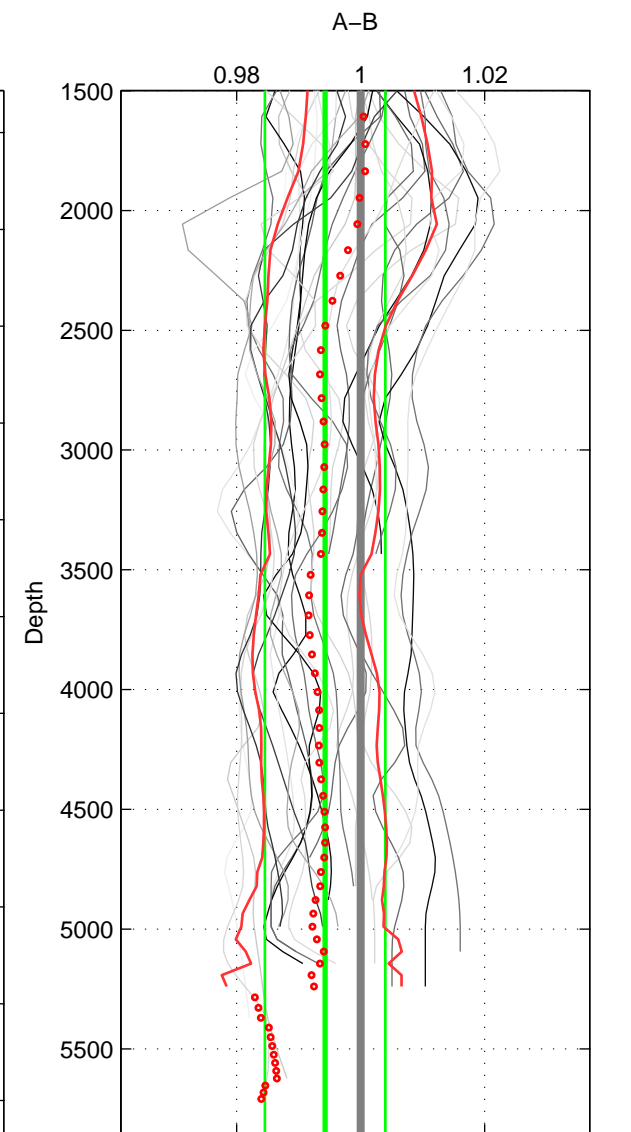

Cruise A (red). Date: Aug 1985 Cruisename: 496-325019850804  
 Cruise B (blue). Date: Jun 2001 Cruisename: 591-49NZ20010604

\*\*\* "Favourite" values are means of spaces 1 2 3.

	Offset	O.StDev	Ratio	R.Stdev	Rating
SIGMA:	-0.319	0.321	0.992	0.008	5
THETA:	-0.217	0.323	0.995	0.008	5
DEPTH:	-0.220	0.363	0.994	0.010	5
FAV. :	-0.252	0.336	0.994	0.009	5

Profiles of A: 16  
 Profiles of B: 7  
 Diff profs : 31  
 WMoffset (A-B): -0.31899  
 WMoffset stdev: 0.32106  
 WMratio (A/B): 0.99197  
 WMratio stdev: 0.0082757

Quality (1-5): 5

Profiles of A: 16  
 Profiles of B: 7  
 Diff profs : 31  
 WMoffset (A-B): -0.2167  
 WMoffset stdev: 0.32347  
 WMratio (A/B): 0.99453  
 WMratio stdev: 0.0084099

Quality (1-5): 5

Profiles of A: 16  
 Profiles of B: 7  
 Diff profs : 31  
 WMoffset (A-B): -0.21979  
 WMoffset stdev: 0.36342  
 WMratio (A/B): 0.99425  
 WMratio stdev: 0.0097178

Quality (1-5): 5