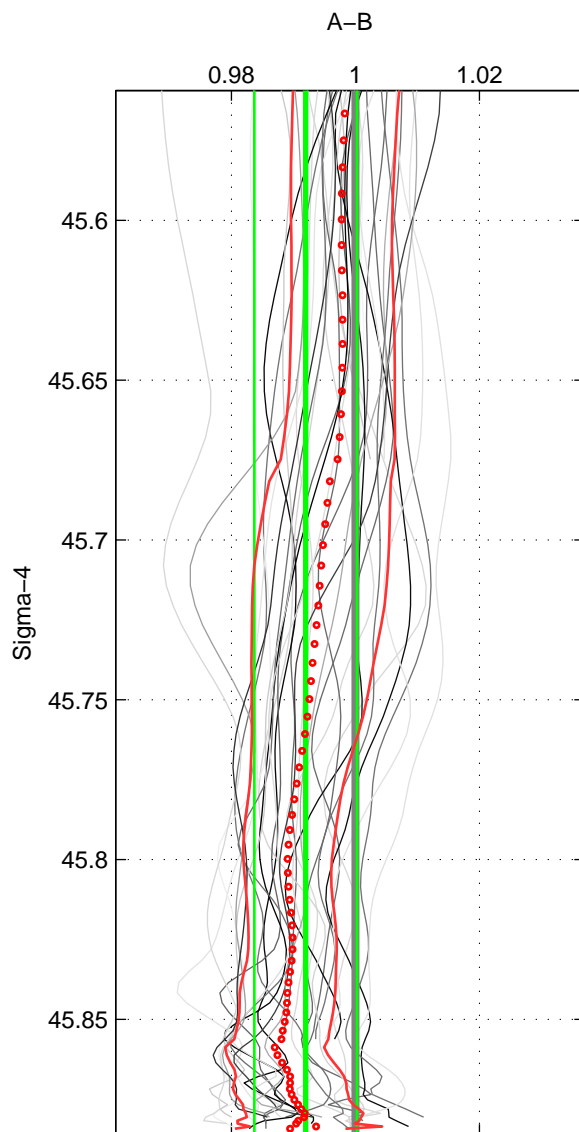

Cruise A (red). Date: Aug 1985 Cruisename: 496-325019850804  
 Cruise B (blue). Date: Jun 2001 Cruisename: 591-49NZ20010604

\*\*\* "Favourite" values are means of spaces 1 2 3.

	Offset	O.StDev	Ratio	R.Stdev	Rating
SIGMA:	-0.319	0.321	0.992	0.008	5
THETA:	-0.217	0.323	0.995	0.008	5
DEPTH:	-0.220	0.363	0.994	0.010	5
FAV. :	-0.252	0.336	0.994	0.009	5

Profiles of A: 16  
 Profiles of B: 7  
 Diff profs : 31  
 WMoffset (A-B): -0.31899  
 WMoffset stdev: 0.32106  
 WMratio (A/B): 0.99197  
 WMratio stdev: 0.0082757

Quality (1-5): 5

Profiles of A: 16  
 Profiles of B: 7  
 Diff profs : 31  
 WMoffset (A-B): -0.2167  
 WMoffset stdev: 0.32347  
 WMratio (A/B): 0.99453  
 WMratio stdev: 0.0084099

Quality (1-5): 5

Profiles of A: 16  
 Profiles of B: 7  
 Diff profs : 31  
 WMoffset (A-B): -0.21979  
 WMoffset stdev: 0.36342  
 WMratio (A/B): 0.99425  
 WMratio stdev: 0.0097178

Quality (1-5): 5