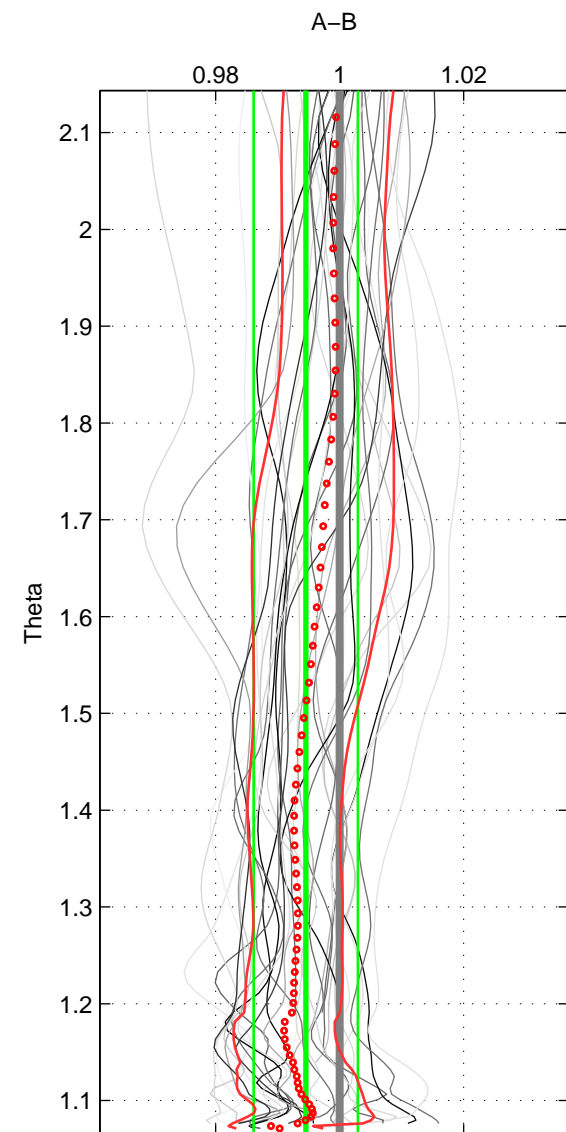

Cruise A (red). Date: Aug 1985 Cruisename: 496-325019850804  
 Cruise B (blue). Date: Jun 2001 Cruisename: 591-49NZ20010604

\*\*\* "Favourite" values are means of spaces 1 2 3.

	Offset	O.StDev	Ratio	R.Stdev	Rating
SIGMA:	-0.319	0.321	0.992	0.008	5
THETA:	-0.217	0.323	0.995	0.008	5
DEPTH:	-0.220	0.363	0.994	0.010	5
FAV. :	-0.252	0.336	0.994	0.009	5

Profiles of A: 16  
 Profiles of B: 7  
 Diff profs : 31  
 WMoffset (A-B): -0.31899  
 WMoffset stdev: 0.32106  
 WMratio (A/B): 0.99197  
 WMratio stdev: 0.0082757

Quality (1-5): 5

Profiles of A: 16  
 Profiles of B: 7  
 Diff profs : 31  
 WMoffset (A-B): -0.2167  
 WMoffset stdev: 0.32347  
 WMratio (A/B): 0.99453  
 WMratio stdev: 0.0084099

Quality (1-5): 5

Profiles of A: 16  
 Profiles of B: 7  
 Diff profs : 31  
 WMoffset (A-B): -0.21979  
 WMoffset stdev: 0.36342  
 WMratio (A/B): 0.99425  
 WMratio stdev: 0.0097178

Quality (1-5): 5