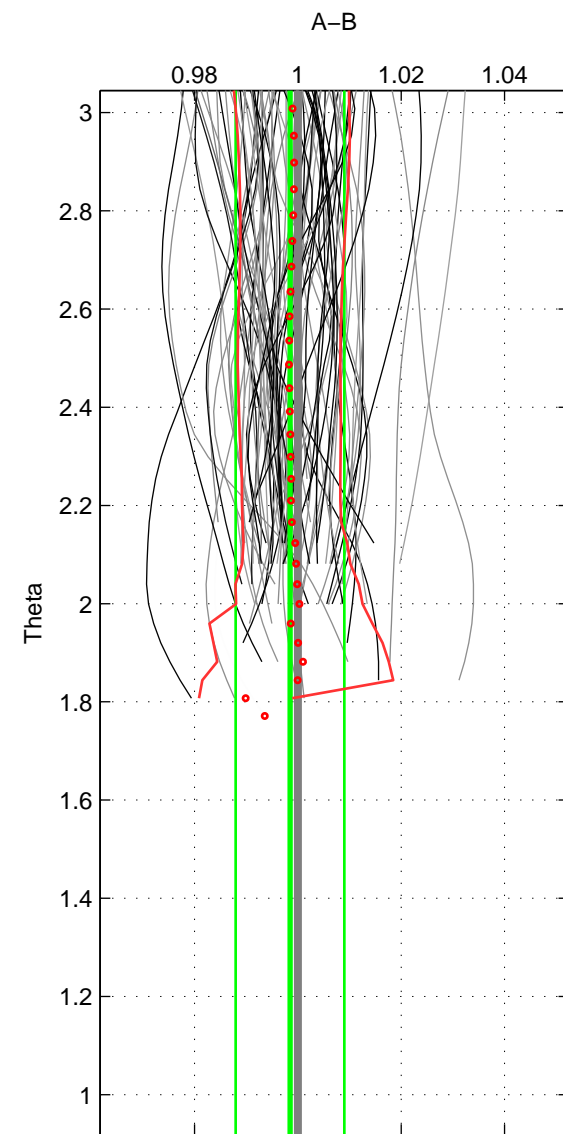

Cruise A (red). Date: Feb 2003 Cruisename: 660-49UF20030225
 Cruise B (blue). Date: Feb 2008 Cruisename: 676-49UF20080117

*** "Favourite" values are means of spaces 1 2.

	Offset	O.StDev	Ratio	R.Stdev	Rating
SIGMA:	-0.054	0.415	0.999	0.010	5
THETA:	-0.062	0.423	0.998	0.011	5
DEPTH:	-0.065	0.024	0.998	0.001	3
FAV. :	-0.058	0.419	0.999	0.010	5

Profiles of A: 45
 Profiles of B: 34
 Diff profs : 83
 WMoffset (A-B): -0.053981
 WMoffset stdev: 0.41488
 WMratio (A/B): 0.99868
 WMratio stdev: 0.010372

Quality (1-5): 5

Profiles of A: 45
 Profiles of B: 34
 Diff profs : 83
 WMoffset (A-B): -0.062464
 WMoffset stdev: 0.42337
 WMratio (A/B): 0.99849
 WMratio stdev: 0.010524

Quality (1-5): 5

Profiles of A: 45
 Profiles of B: 34
 Diff profs : 83
 WMoffset (A-B): -0.064831
 WMoffset stdev: 0.024372
 WMratio (A/B): 0.99841
 WMratio stdev: 0.00063708

Quality (1-5): 3

Please note that statistics are bad.