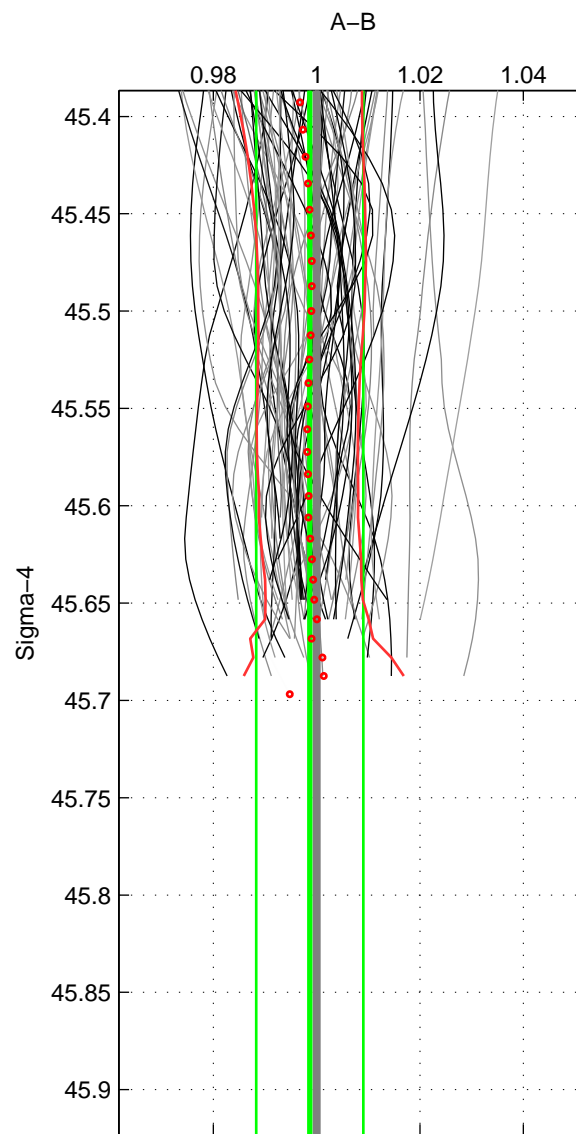

Cruise A (red). Date: Feb 2003 Cruisename: 660-49UF20030225
 Cruise B (blue). Date: Feb 2008 Cruisename: 676-49UF20080117

*** "Favourite" values are means of spaces 1 2.

	Offset	O.StDev	Ratio	R.Stdev	Rating
SIGMA:	-0.054	0.415	0.999	0.010	5
THETA:	-0.062	0.423	0.998	0.011	5
DEPTH:	-0.065	0.024	0.998	0.001	3
FAV. :	-0.058	0.419	0.999	0.010	5

Profiles of A: 45
 Profiles of B: 34
 Diff profs : 83
 WMoffset (A-B): -0.053981
 WMoffset stdev: 0.41488
 WMratio (A/B): 0.99868
 WMratio stdev: 0.010372

Quality (1-5): 5

Profiles of A: 45
 Profiles of B: 34
 Diff profs : 83
 WMoffset (A-B): -0.062464
 WMoffset stdev: 0.42337
 WMratio (A/B): 0.99849
 WMratio stdev: 0.010524

Quality (1-5): 5

Profiles of A: 45
 Profiles of B: 34
 Diff profs : 83
 WMoffset (A-B): -0.064831
 WMoffset stdev: 0.024372
 WMratio (A/B): 0.99841
 WMratio stdev: 0.00063708

Quality (1-5): 3

Please note that statistics are bad.