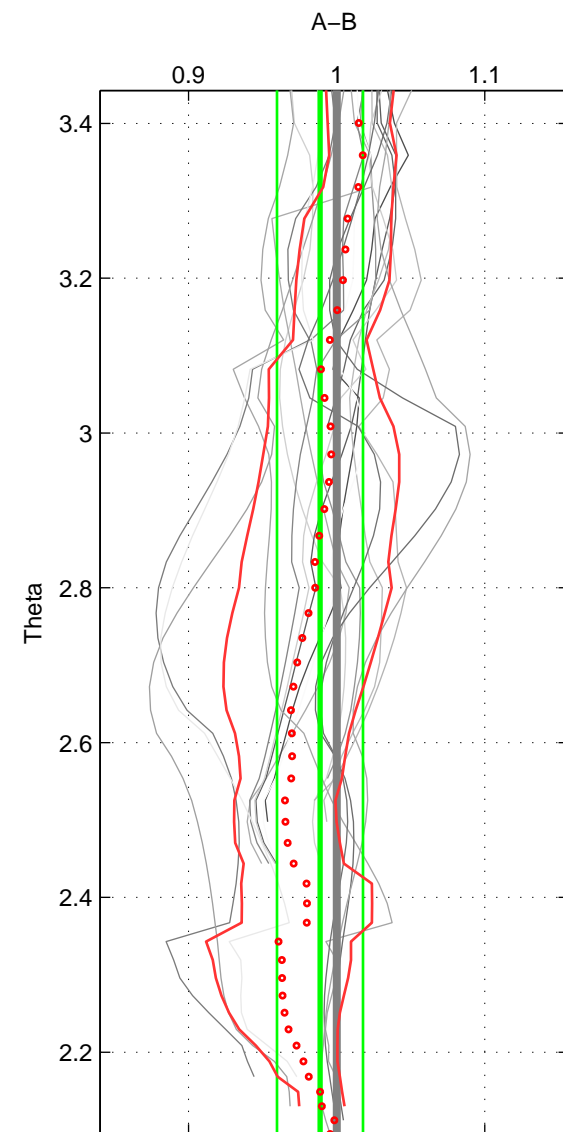

Cruise A (red). Date: Jul 2001 Cruisename: 161-06MT20010717
 Cruise B (blue). Date: May 1990 Cruisename: 294-64TR19900417

*** "Favourite" values are means of spaces 1 2.

	Offset	O.StDev	Ratio	R.Stdev	Rating
SIGMA:	-0.284	0.454	0.982	0.026	4
THETA:	-0.186	0.559	0.989	0.029	4
DEPTH:	-0.103	0.581	0.994	0.034	3
FAV.:	-0.235	0.506	0.986	0.027	4

Profiles of A: 17
 Profiles of B: 3
 Diff profs: 18
 WMoffset (A-B): -0.28415
 WMoffset stdev: 0.45388
 WMratio (A/B): 0.98238
 WMratio stdev: 0.025676

Quality (1-5): 4

Profiles of A: 17
 Profiles of B: 3
 Diff profs: 18
 WMoffset (A-B): -0.18571
 WMoffset stdev: 0.55866
 WMratio (A/B): 0.98875
 WMratio stdev: 0.029018

Quality (1-5): 4

Profiles of A: 17
 Profiles of B: 3
 Diff profs: 18
 WMoffset (A-B): -0.10267
 WMoffset stdev: 0.58114
 WMratio (A/B): 0.99397
 WMratio stdev: 0.034107

Quality (1-5): 3