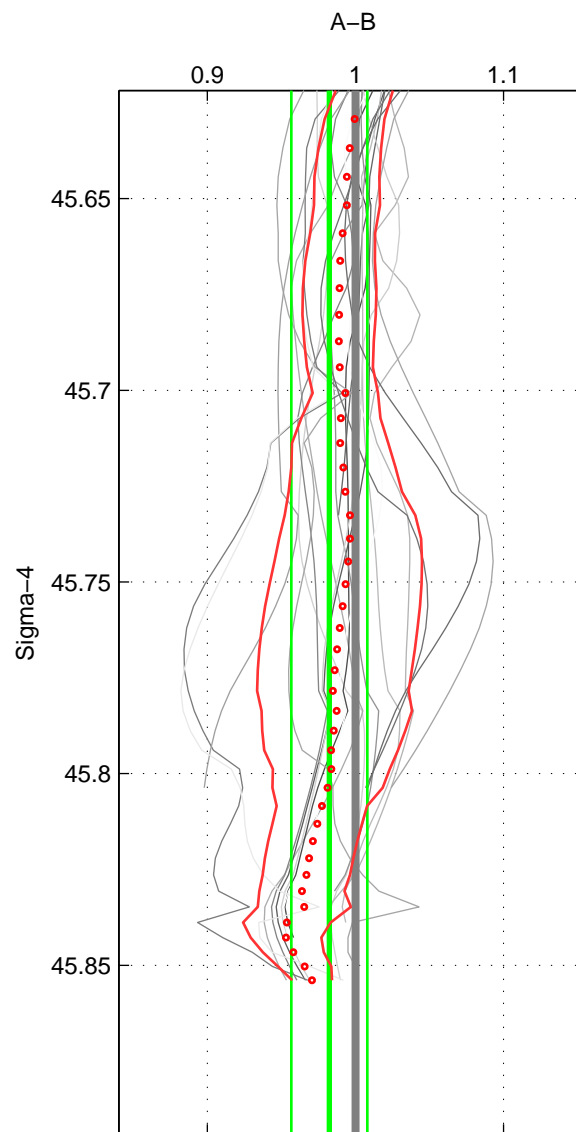

Cruise A (red). Date: Jul 2001 Cruisename: 161-06MT20010717
 Cruise B (blue). Date: May 1990 Cruisename: 294-64TR19900417

*** "Favourite" values are means of spaces 1 2.

	Offset	O.StDev	Ratio	R.Stdev	Rating
SIGMA:	-0.284	0.454	0.982	0.026	4
THETA:	-0.186	0.559	0.989	0.029	4
DEPTH:	-0.103	0.581	0.994	0.034	3
FAV.:	-0.235	0.506	0.986	0.027	4

Profiles of A: 17
 Profiles of B: 3
 Diff profs: 18
 WMoffset (A-B): -0.28415
 WMoffset stdev: 0.45388
 WMratio (A/B): 0.98238
 WMratio stdev: 0.025676

Quality (1-5): 4

Profiles of A: 17
 Profiles of B: 3
 Diff profs: 18
 WMoffset (A-B): -0.18571
 WMoffset stdev: 0.55866
 WMratio (A/B): 0.98875
 WMratio stdev: 0.029018

Quality (1-5): 4

Profiles of A: 17
 Profiles of B: 3
 Diff profs: 18
 WMoffset (A-B): -0.10267
 WMoffset stdev: 0.58114
 WMratio (A/B): 0.99397
 WMratio stdev: 0.034107

Quality (1-5): 3