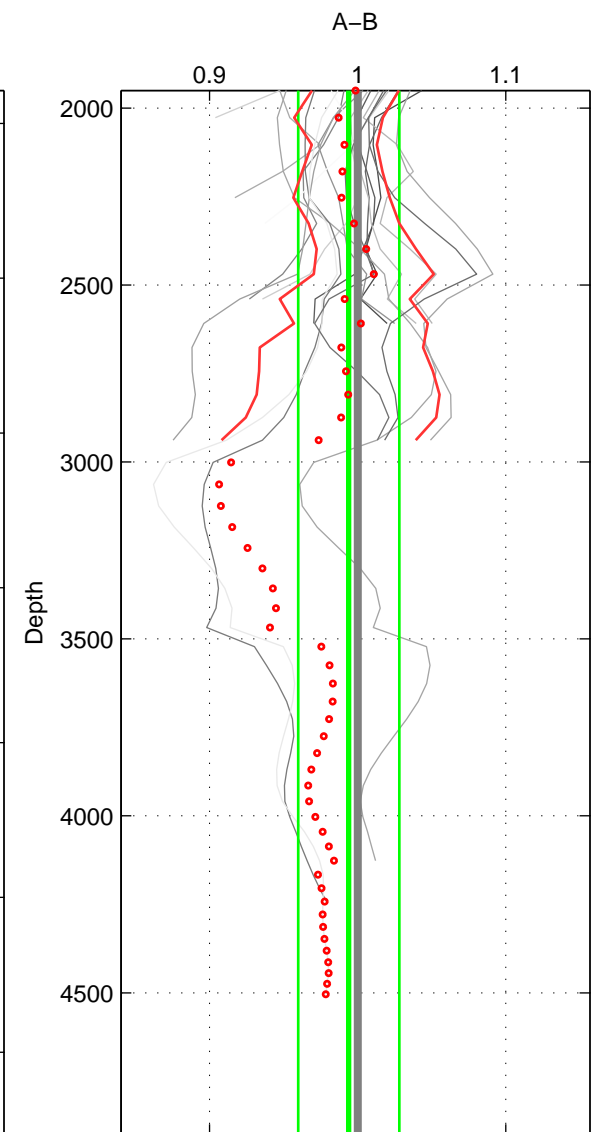

Cruise A (red). Date: Jul 2001 Cruisename: 161-06MT20010717
 Cruise B (blue). Date: May 1990 Cruisename: 294-64TR19900417

*** "Favourite" values are means of spaces 1 2.

	Offset	O.StDev	Ratio	R.Stdev	Rating
SIGMA:	-0.284	0.454	0.982	0.026	4
THETA:	-0.186	0.559	0.989	0.029	4
DEPTH:	-0.103	0.581	0.994	0.034	3
FAV.:	-0.235	0.506	0.986	0.027	4

Profiles of A: 17
 Profiles of B: 3
 Diff profs: 18
 WMoffset (A-B): -0.28415
 WMoffset stdev: 0.45388
 WMratio (A/B): 0.98238
 WMratio stdev: 0.025676

Quality (1-5): 4

Profiles of A: 17
 Profiles of B: 3
 Diff profs: 18
 WMoffset (A-B): -0.18571
 WMoffset stdev: 0.55866
 WMratio (A/B): 0.98875
 WMratio stdev: 0.029018

Quality (1-5): 4

Profiles of A: 17
 Profiles of B: 3
 Diff profs: 18
 WMoffset (A-B): -0.10267
 WMoffset stdev: 0.58114
 WMratio (A/B): 0.99397
 WMratio stdev: 0.034107

Quality (1-5): 3