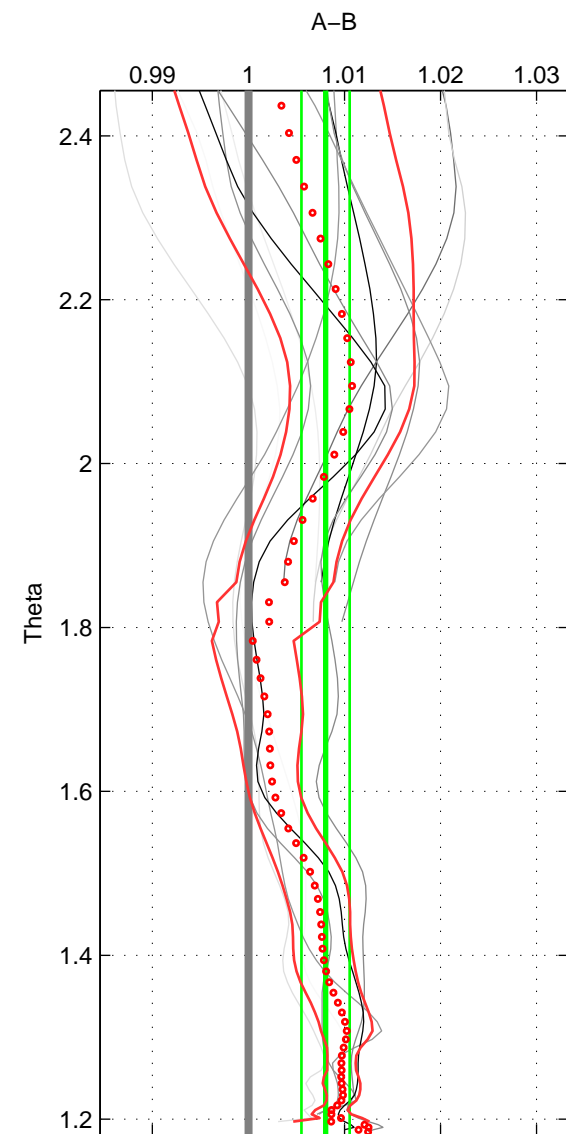

Cruise A (red). Date: Nov 1995 Cruisename: 625-49RY19951115

Cruise B (blue). Date: Apr 2008 Cruisename: 677-49UF20080422

*** "Favourite" values are means of spaces 1 2.

	Offset	O.StDev	Ratio	R.Stdev	Rating
SIGMA:	0.247	0.226	1.006	0.006	4
THETA:	0.292	0.090	1.008	0.003	4
DEPTH:	0.436	0.065	1.011	0.002	3
FAV.:	0.269	0.158	1.007	0.004	4

Profiles of A: 5
 Profiles of B: 4
 Diff profs : 12
 WMoffset (A-B): 0.24658
 WMoffset stdev: 0.22572
 WMratio (A/B): 1.0064
 WMratio stdev: 0.0058955

Quality (1-5): 4

Profiles of A: 5
 Profiles of B: 4
 Diff profs : 12
 WMoffset (A-B): 0.29206
 WMoffset stdev: 0.089782
 WMratio (A/B): 1.008
 WMratio stdev: 0.0025087

Quality (1-5): 4

Profiles of A: 5
 Profiles of B: 4
 Diff profs : 12
 WMoffset (A-B): 0.43592
 WMoffset stdev: 0.065112
 WMratio (A/B): 1.0113
 WMratio stdev: 0.0017218

Quality (1-5): 3

Please note that statistics are bad.