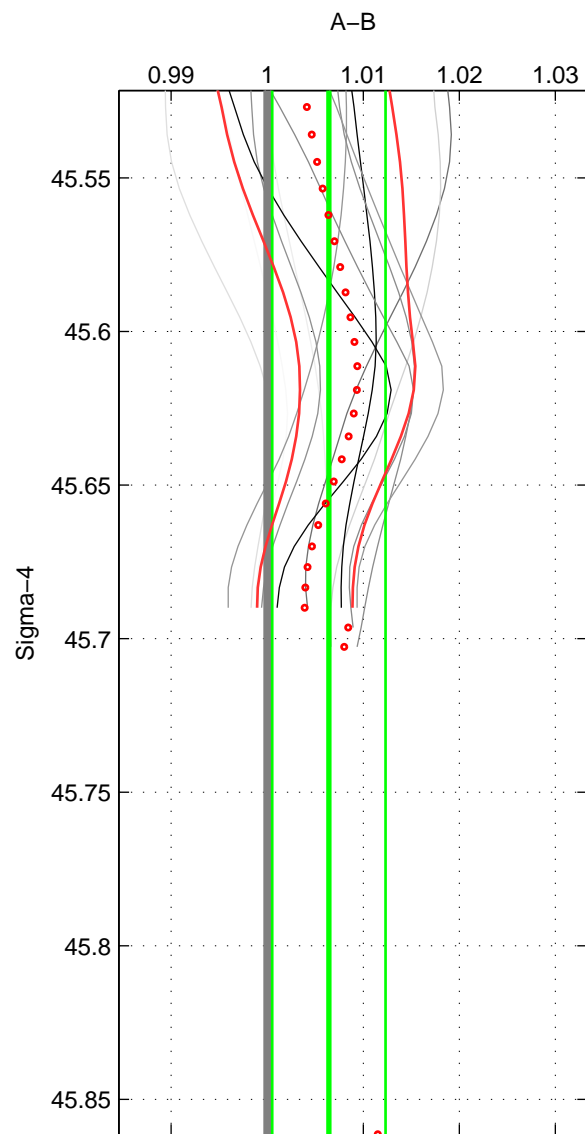

Cruise A (red). Date: Nov 1995 Cruisename: 625-49RY19951115

Cruise B (blue). Date: Apr 2008 Cruisename: 677-49UF20080422

*** "Favourite" values are means of spaces 1 2.

	Offset	O.StDev	Ratio	R.Stdev	Rating
SIGMA:	0.247	0.226	1.006	0.006	4
THETA:	0.292	0.090	1.008	0.003	4
DEPTH:	0.436	0.065	1.011	0.002	3
FAV.:	0.269	0.158	1.007	0.004	4

Profiles of A: 5
 Profiles of B: 4
 Diff profs : 12
 WMoffset (A-B): 0.24658
 WMoffset stdev: 0.22572
 WMratio (A/B): 1.0064
 WMratio stdev: 0.0058955

Quality (1-5): 4

Profiles of A: 5
 Profiles of B: 4
 Diff profs : 12
 WMoffset (A-B): 0.29206
 WMoffset stdev: 0.089782
 WMratio (A/B): 1.008
 WMratio stdev: 0.0025087

Quality (1-5): 4

Profiles of A: 5
 Profiles of B: 4
 Diff profs : 12
 WMoffset (A-B): 0.43592
 WMoffset stdev: 0.065112
 WMratio (A/B): 1.0113
 WMratio stdev: 0.0017218

Quality (1-5): 3

Please note that statistics are bad.